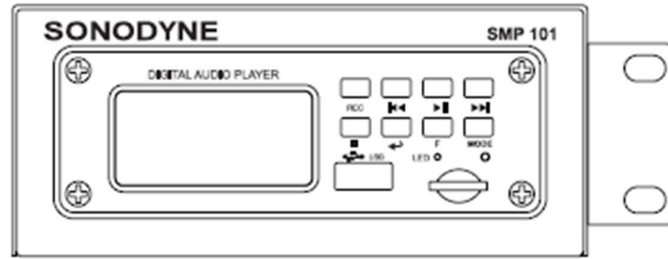

# SMP 101: MP3 Player with USB & Bluetooth

SONODYNE®

## **SPECIFICATIONS:**

DESCRIPTION	MP3 player
INPUT	Bluetooth 4.2, USB & SD card - supports WAM, WAV, MP3, FM Radio
OUTPUT	Stereo unbalanced output via 2 X RCA
SWITCH	Power ON/OFF
SWITCHES MODE REPEAT STOP PLAY/PAUSE NEXT PREVIOUS	Input selection switch Folder selection switch in USB/SD card mode Play a song repeatedly or play all song in USB/SD card mode Stop playback in USB / SD card & Bluetooth mode Play & Pause switch for Bluetooth and USB/SD card mode. FM station scan switch for FM mode. Select next track in USB / SD card and next station in FM. By pressing continuously work as volume up switch. Select previous track in USB / SD card and previous station in FM. By pressing continuously work as volume down switch.
DISPLAY	Back-lit LCD
POWER SUPPLY	AC 230V mains
CABINET & FINISH	Black powder coated mild steel cabinet
MOUNTING	Rear ear
DIMENSIONS (HxWxD)	61mm x 157mm x 80mm