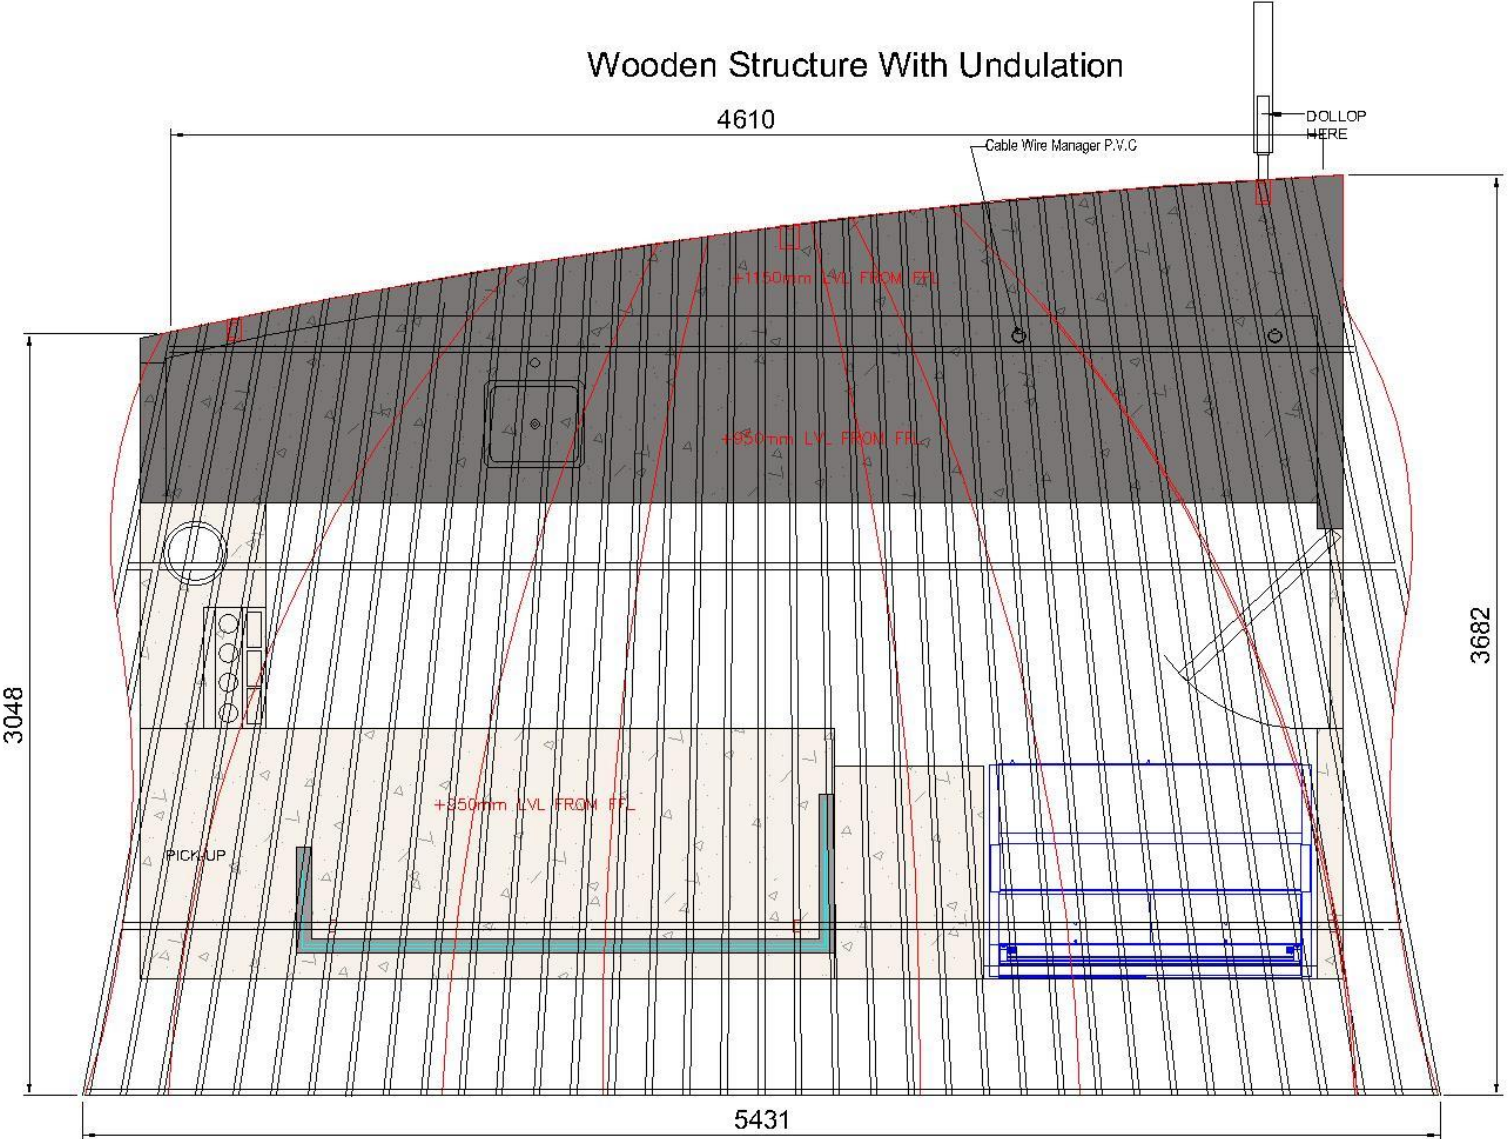

TRANSFORMING TRAVEL

LOCATION

LAYOUT

FLOOR PLAN

FLOOR PLAN (DIMENSION)

EQUIPMENT PLAN

EQUIPMENT PLAN (DIMENSION)

CEILING LAYOUT

PARAMETRIC CEILING PLAN

DEMARCATION LAYOUT

ELEVATIONS

ELEVATION AA

ELEVATION BB

ELEVATION CC

PARAMETRIC WOODEN RAFTERS

ELEVATION DD

PARAMETRIC WOODEN RAFTERS

ELEVATION EE

ELEVATION FF

ELEVATION GG

RENDERS

TRANSFORMING TRAVEL

VIEW 01

VIEW 02