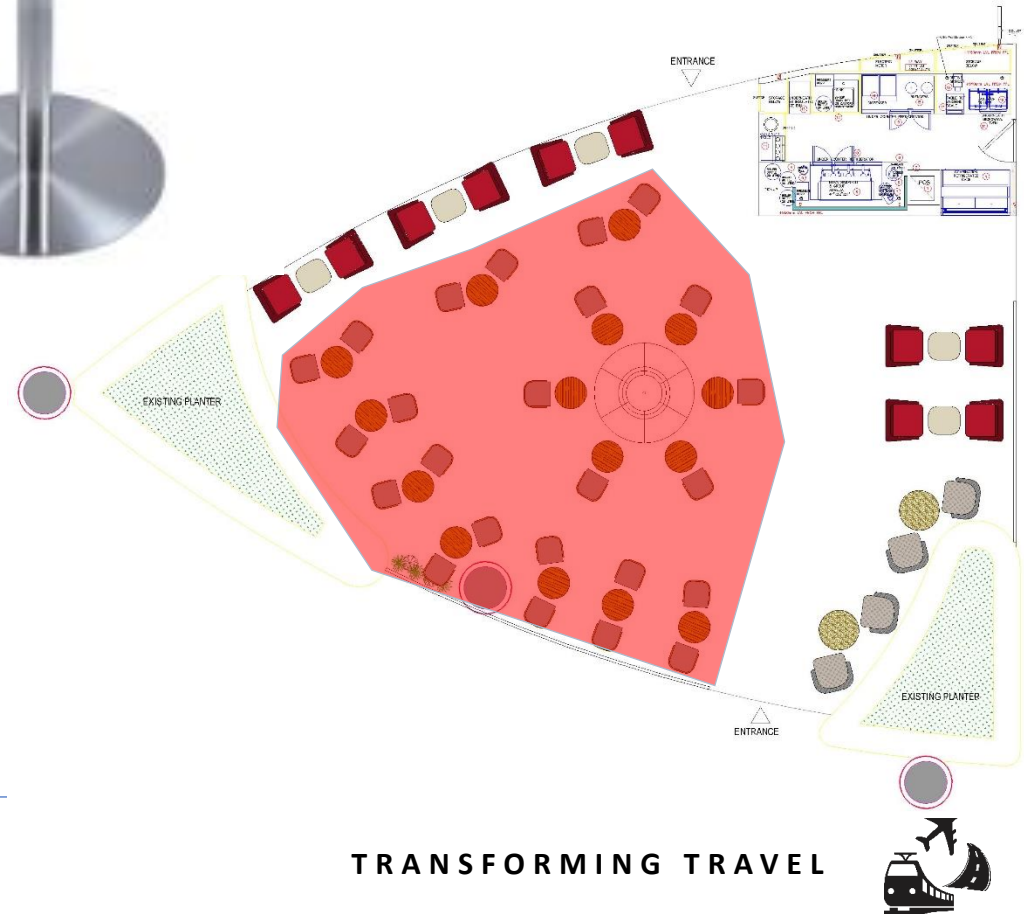

TRANSFORMING TRAVEL

LOCATION

LAYOUT

FLOOR PLAN

FLOOR PLAN (DIMENSION)

EQUIPMENT PLAN

EQUIPMENT PLAN (DIMENSION)

CEILING LAYOUT

PARAMETRIC WOODEN RAFTERS

ELEVATION EE

ELEVATION FF

ELEVATION GG

RENDERS

TRANSFORMING TRAVEL

VIEW 01

VIEW 02

CORIAN

TESSELATED PANELS

Signage

SIMPLIFIED

HERO

 **THE COFFEE BEAN & TEA LEAF**

SECONDARY HORIZONTAL TEXT

FURNITURE

Furniture A

- Loose Seating
- Deep Blue Fabric
- DARK Wood Base
- Round Banquet in Mouse Grey Colour

- DARK Teakwood Top
- Black Coated Base

Furniture B

- TEAL Colour Fabric
- Black Wood Base

DARK Teakwood finish