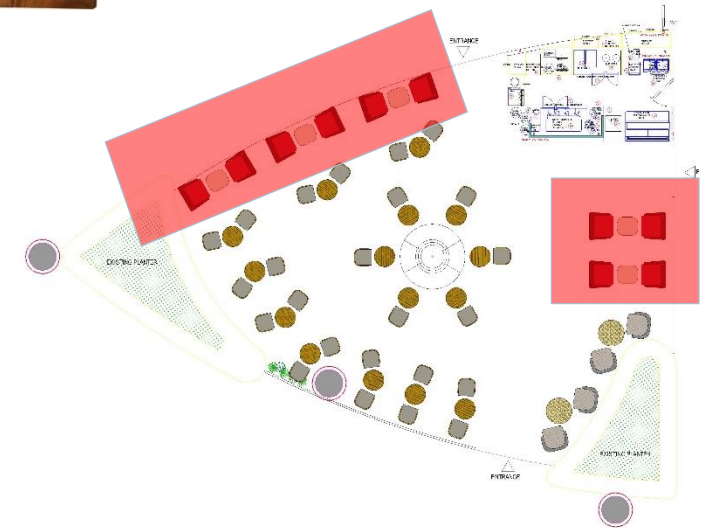

Furniture C

- Burgundy Seat & Backrest colour Fabric
- Dark Grey armrest & Back colour Fabric
- Black Wood Base

- DARK Teakwood finish