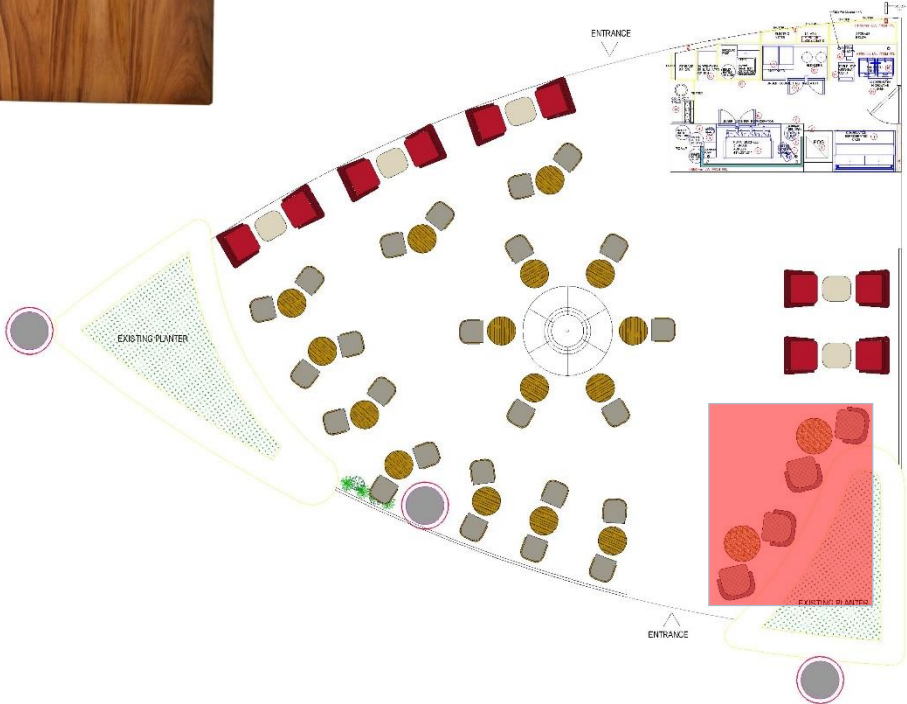

TRANSFORMING TRAVEL

LOCATION

LAYOUT

FLOOR PLAN

FLOOR PLAN (DIMENSION)

EQUIPMENT PLAN

EQUIPMENT PLAN (DIMENSION)

CEILING LAYOUT

Furniture A

- Loose Seating
- Deep Blue Fabric
- DARK Wood Base
- Round Banquet in Mouse Grey Colour

- DARK Teakwood Top
- Black Coated Base

Furniture B

- TEAL Colour Fabric
- Black Wood Base

DARK Teakwood finish