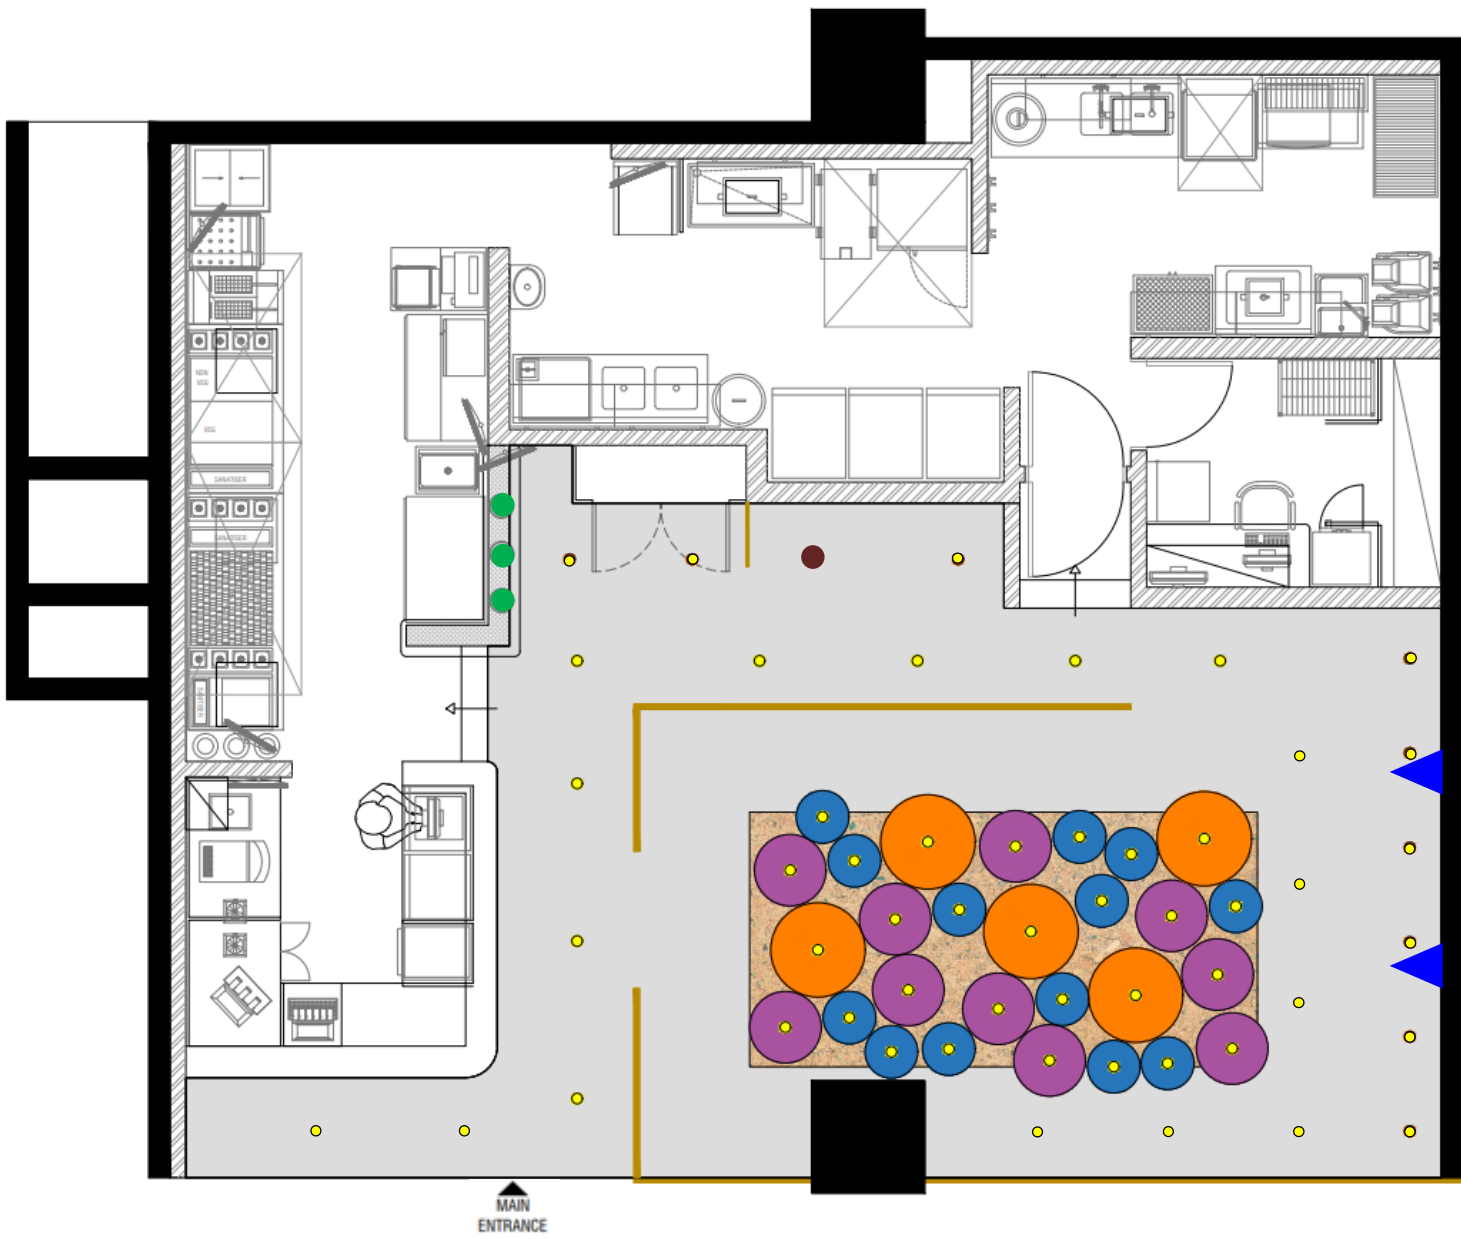

FEATURE LIGHT
THE PENDANT LIGHT IN
DRAW CORD AND TREAD
(DIMABLE LAMPS)