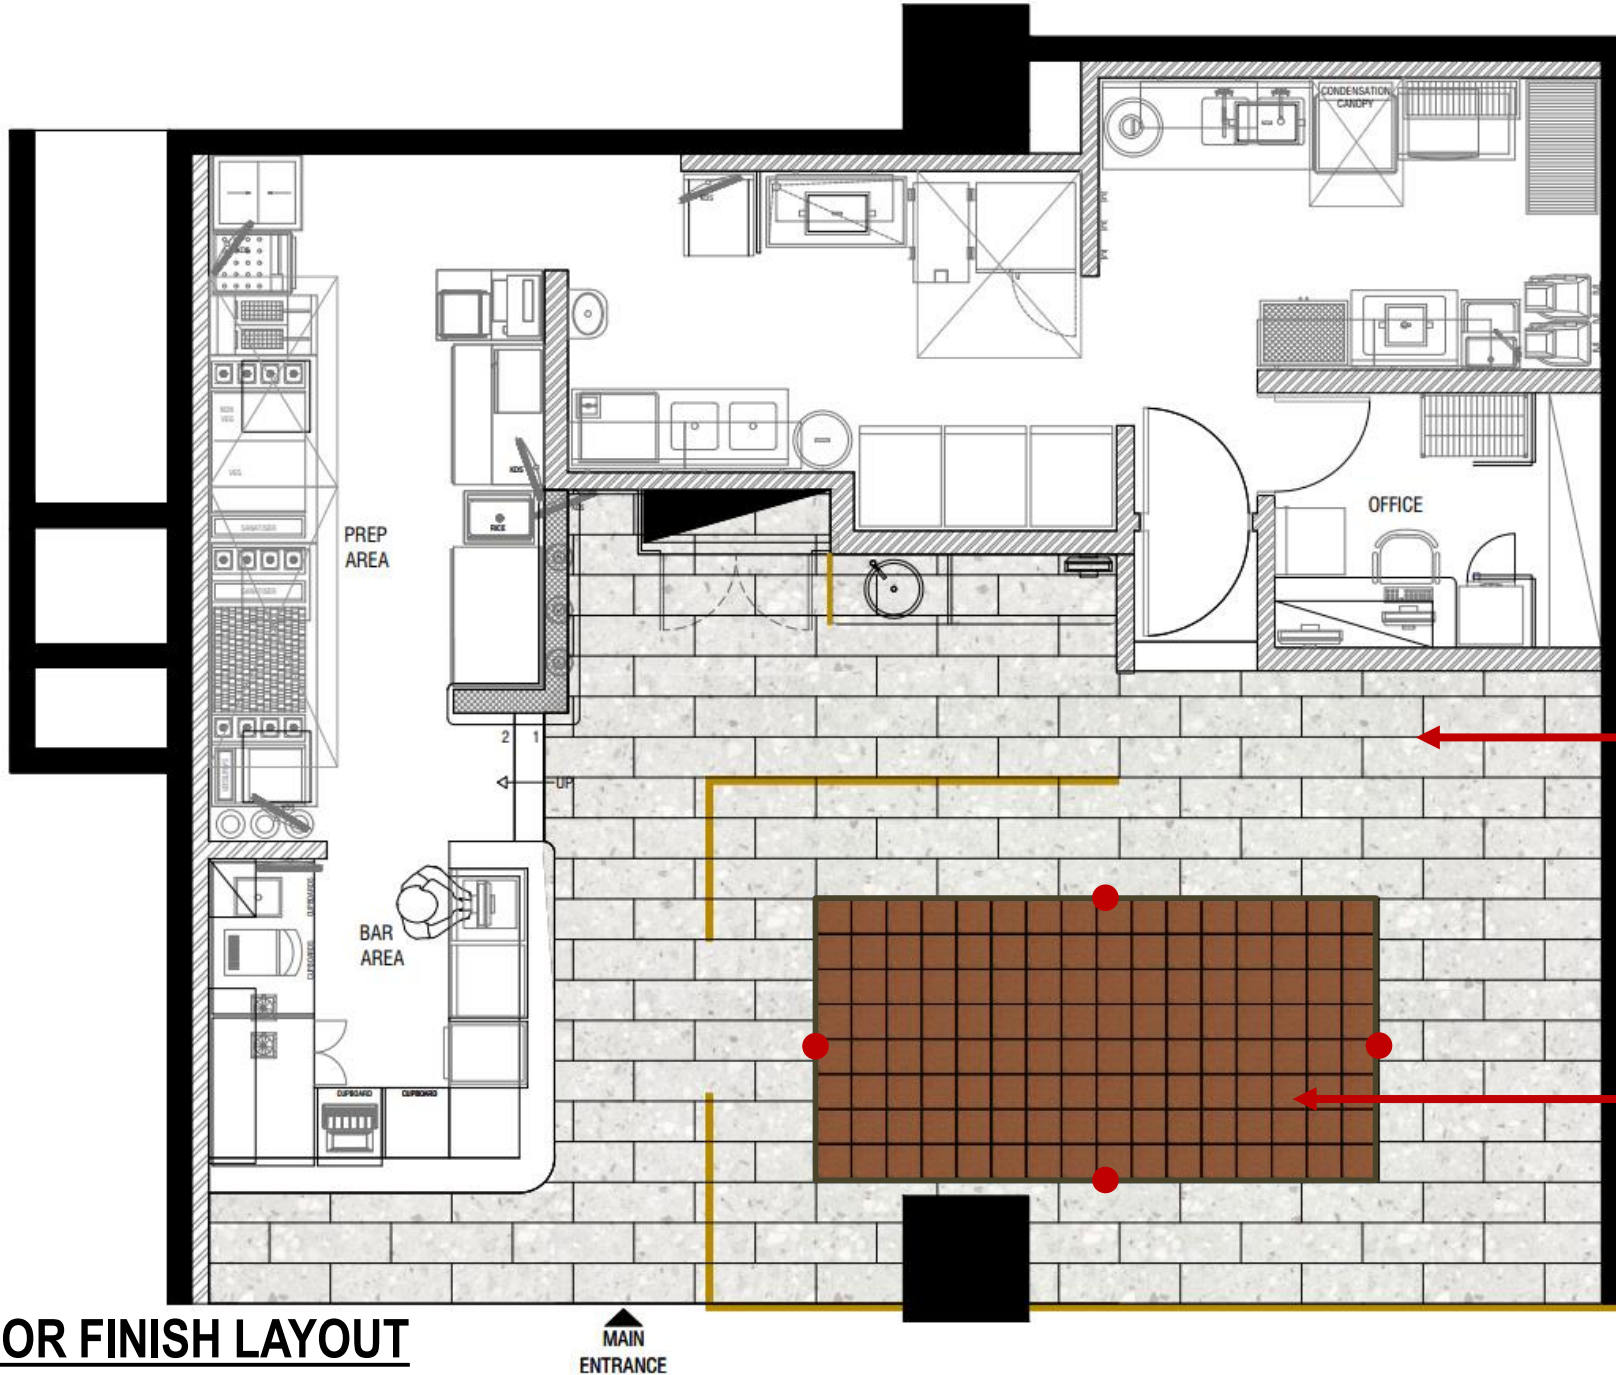

BANQUET SEAT & BACK LEATHER
 COLOUR: GREEN

BOH : WALL TILES
 SIZE : 300 X 300 MM
 COLOUR: WHITE
 FINISH: MATT

AREA SCHEDULE

BACK OF HOUSE AREA:	54.50m ²
BAR AREA:	9.50m ²
FRONT OF HOUSE AREA:	59.00m ²
TOTAL INTERNAL FLOOR AREA:	123.00m²
OFF SITE STORAGE AREA:	08.50m ²
OFF SITE COLD ROOM AND FREEZER AREA:	12.00m ²
TOTAL INTERNAL FLOOR AREA:	143.50m²
INTERNAL SEATING AREA:	37.00m ²
EXTERNAL SEATING AREA:	00.00m ²
TOTAL SEATING AREA:	37.00m²

H E A D C O U N T

DESCRIPTION	QTY.	NO's.
02 SEATER TABLE SEATING (600 X 800MM)	18	36
04 SEATER BANQUET SEATING (1 200 X 800MM)	--	--
06 SEATER ROUND BOOTH SEATING (Dia. 2150MM)	--	--
TOTAL SEATING		36 PAX

FLOOR PLAN LAYOUT

BRIGADE ORION, INDIA

VIEW 1 – FRONT FACADE
BRIGADE ORION, INDIA

VIEW 2
BRIGADE ORION, INDIA

VIEW 3
BRIGADE ORION, INDIA

VIEW 4
BRIGADE ORION, INDIA

VIEW 5
BRIGADE ORION, INDIA

VIEW 6
BRIGADE ORION, INDIA