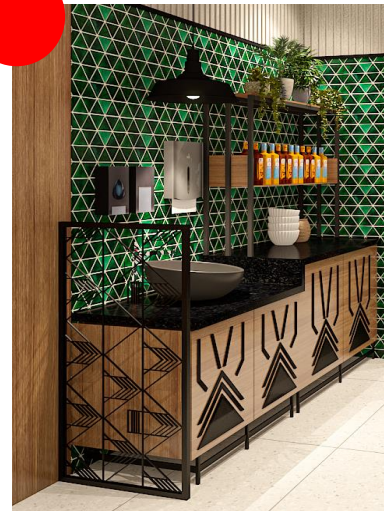

VANITY (WHB) +CONDIMENT/ WAITER STATION

TOP: BLACK LEATHER FINISH GRANITE
ON SOLID ASH TIMBER CABINET WITH
SHUTTERS IN CNC CUT PATTERN IN
BLACK PAINT.