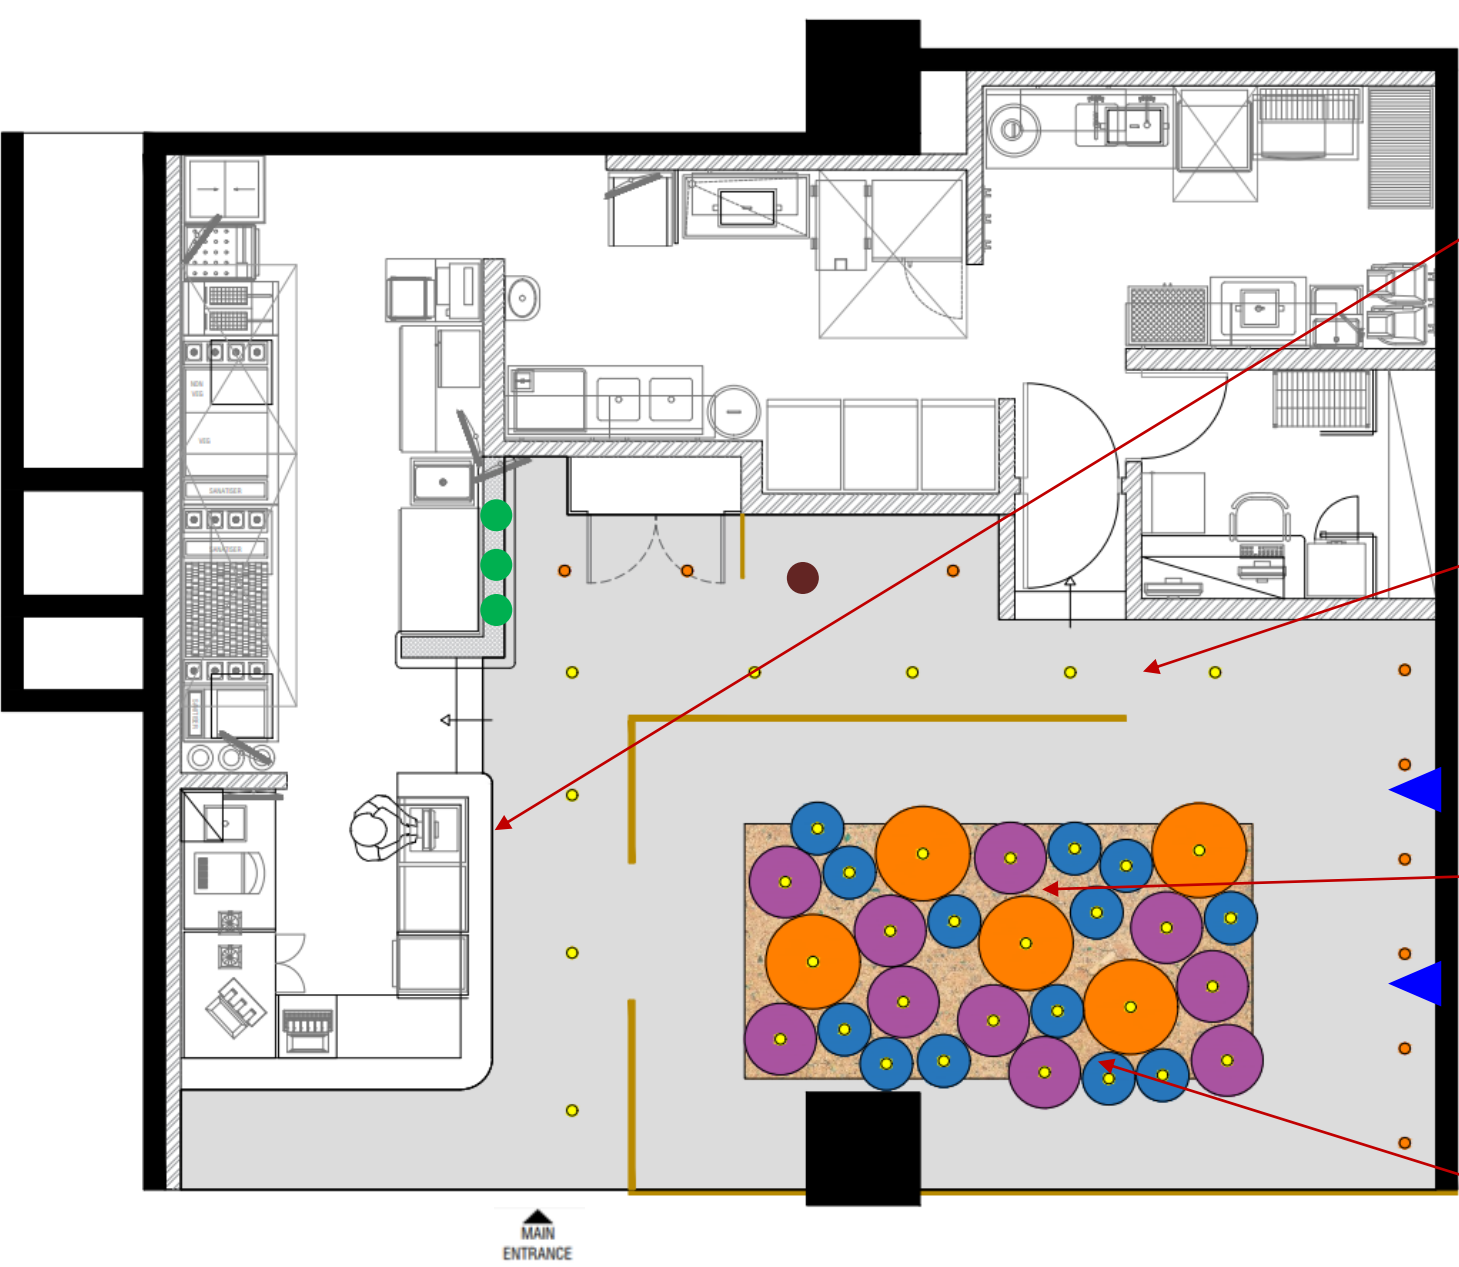

VERTICAL BULKHEAD
ANTIQUE BRASS PVD
COATING SS RODS WITH
GLASS HANGERS