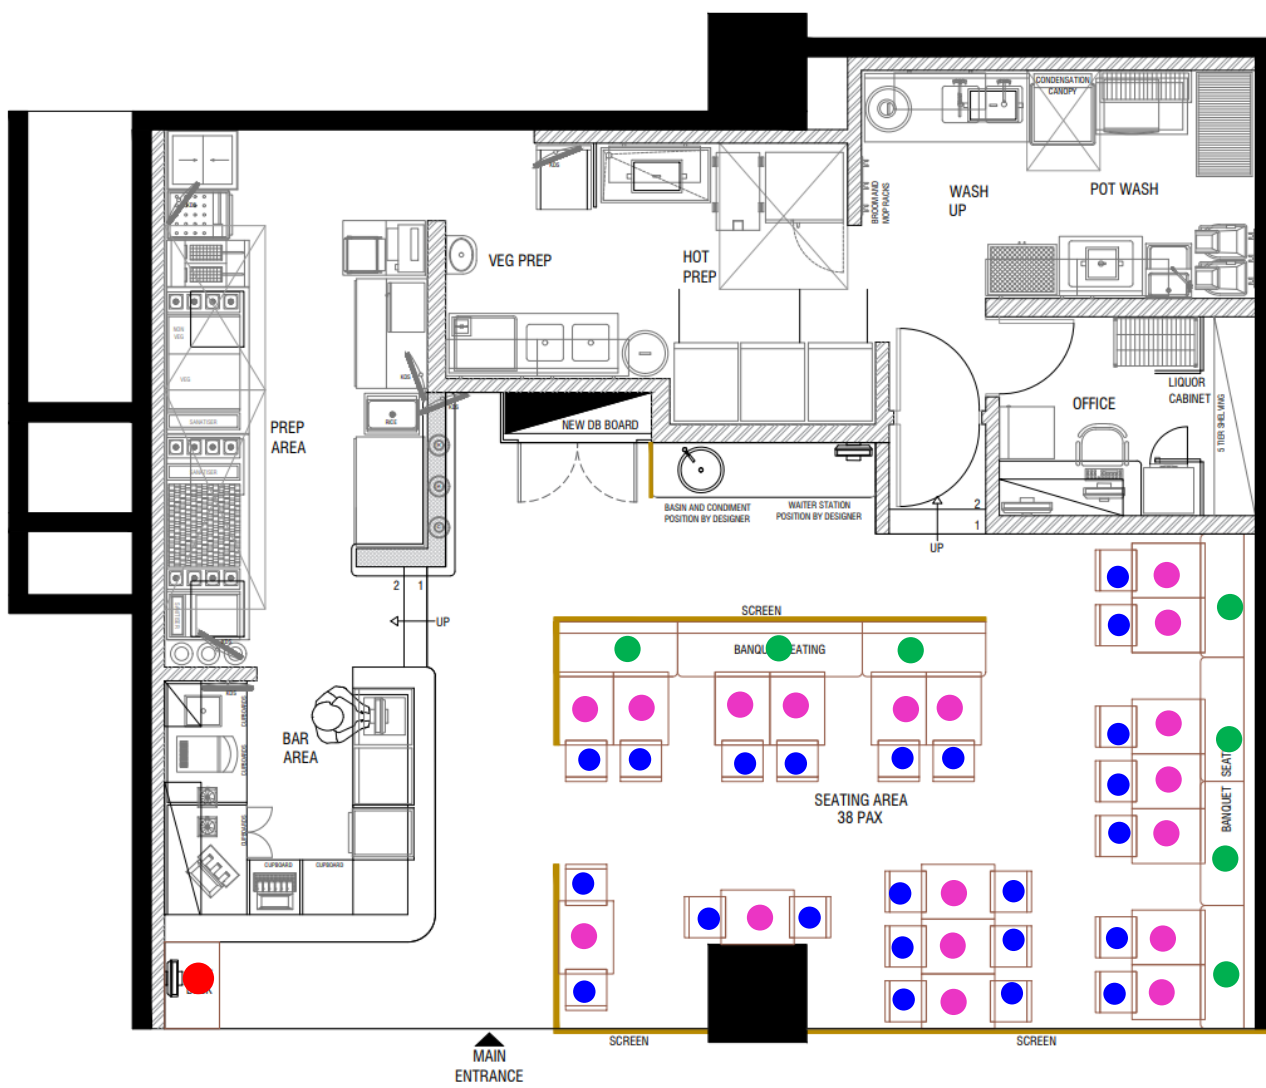

CHAIR WITH UPHOLSTERED SEAT-
WHATNOT-PISTA BUTTERSCOTCH
AND FABRIC FINISH BACKREST,
SOLID ASH WOOD LEGS