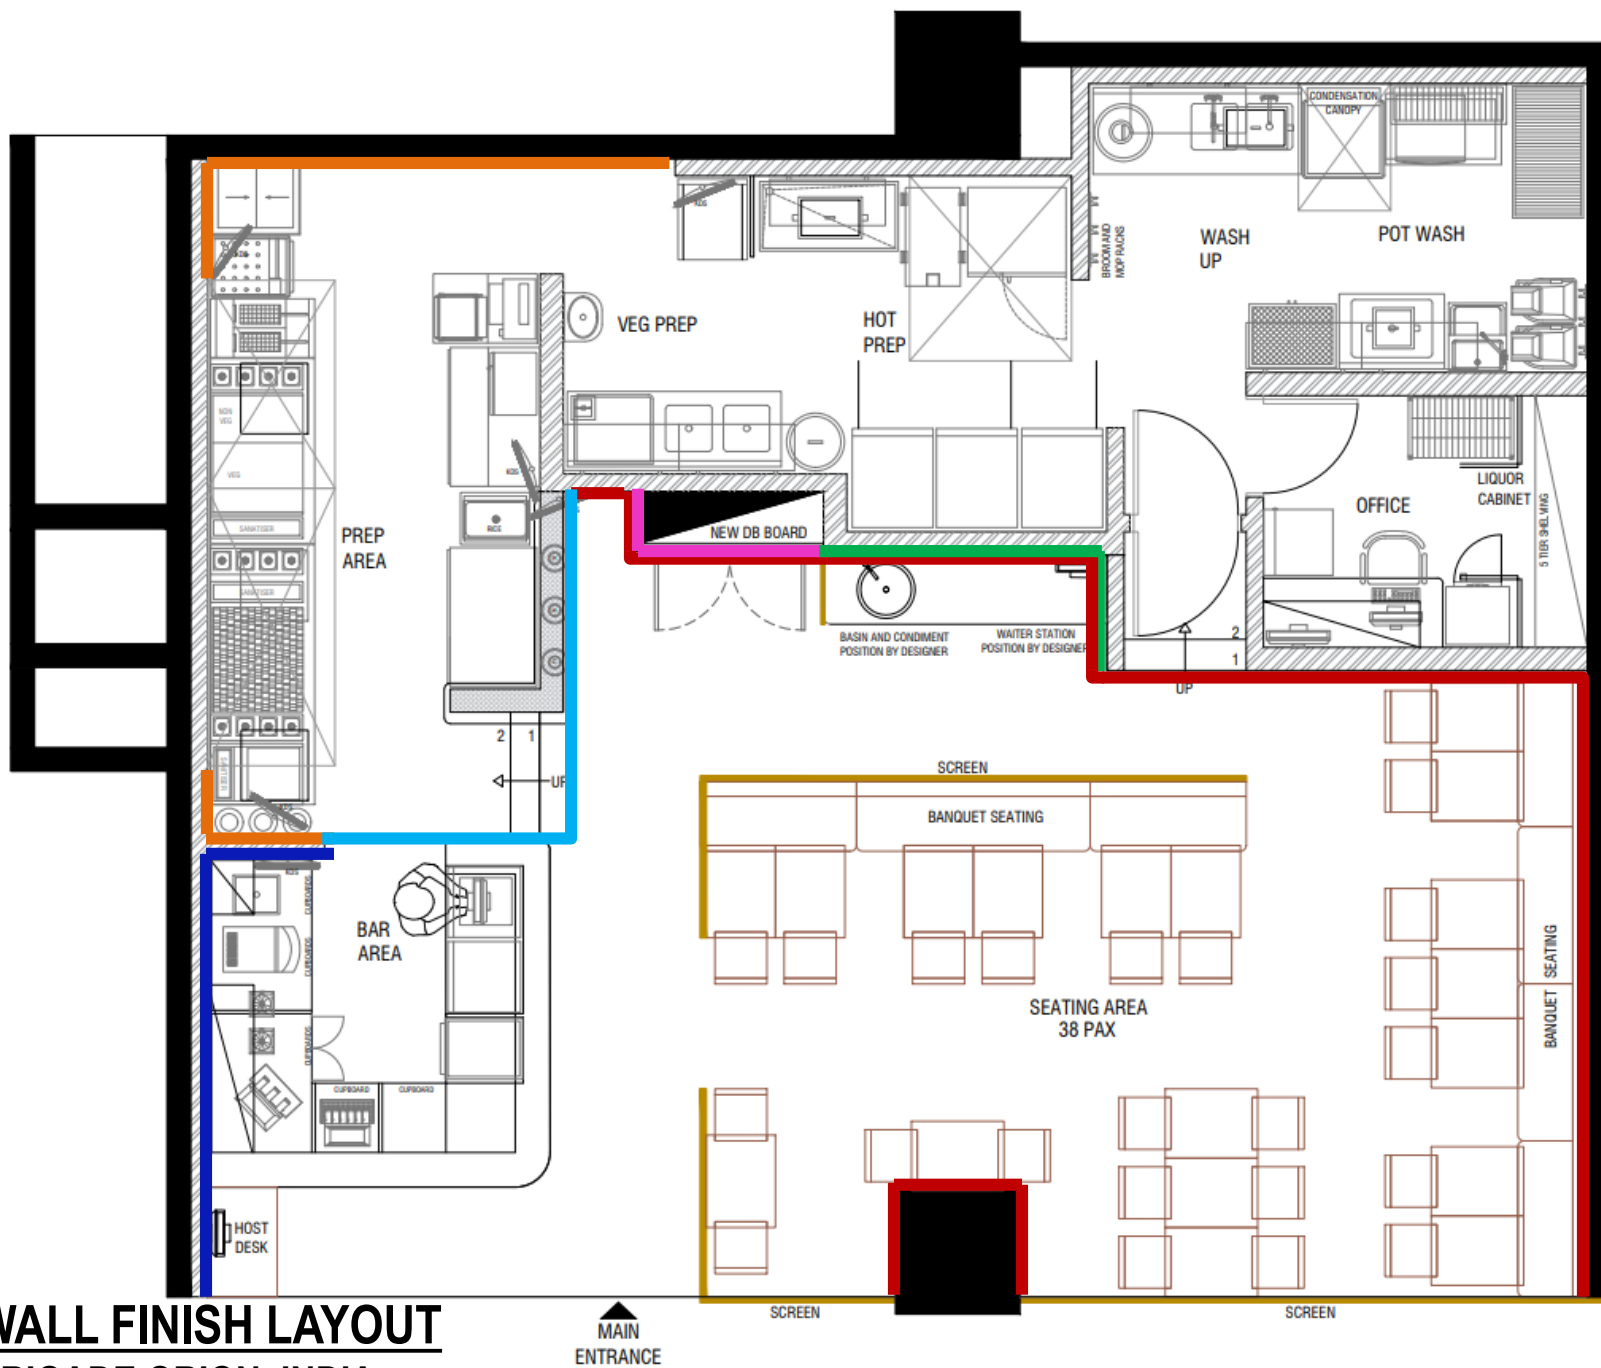

- ASH TIMBER ON SHUTTERS
- TRIANGULAR GREEN HANDMADE TILE
- MDF FLUTED PANEL WITH TEXTURE PAINT
- 12 MM THK. C-PATTI IN BLACK PVD COATING FINISH ON WALL
- GREY HANDMADE SUBWAY TILES
- BURNT BRICK CLADDING ON BAR BACK WALL
- SOLID TIMBER BULKHEAD CLADDING

WALL FINISH LAYOUT
BRIGADE ORION, INDIA