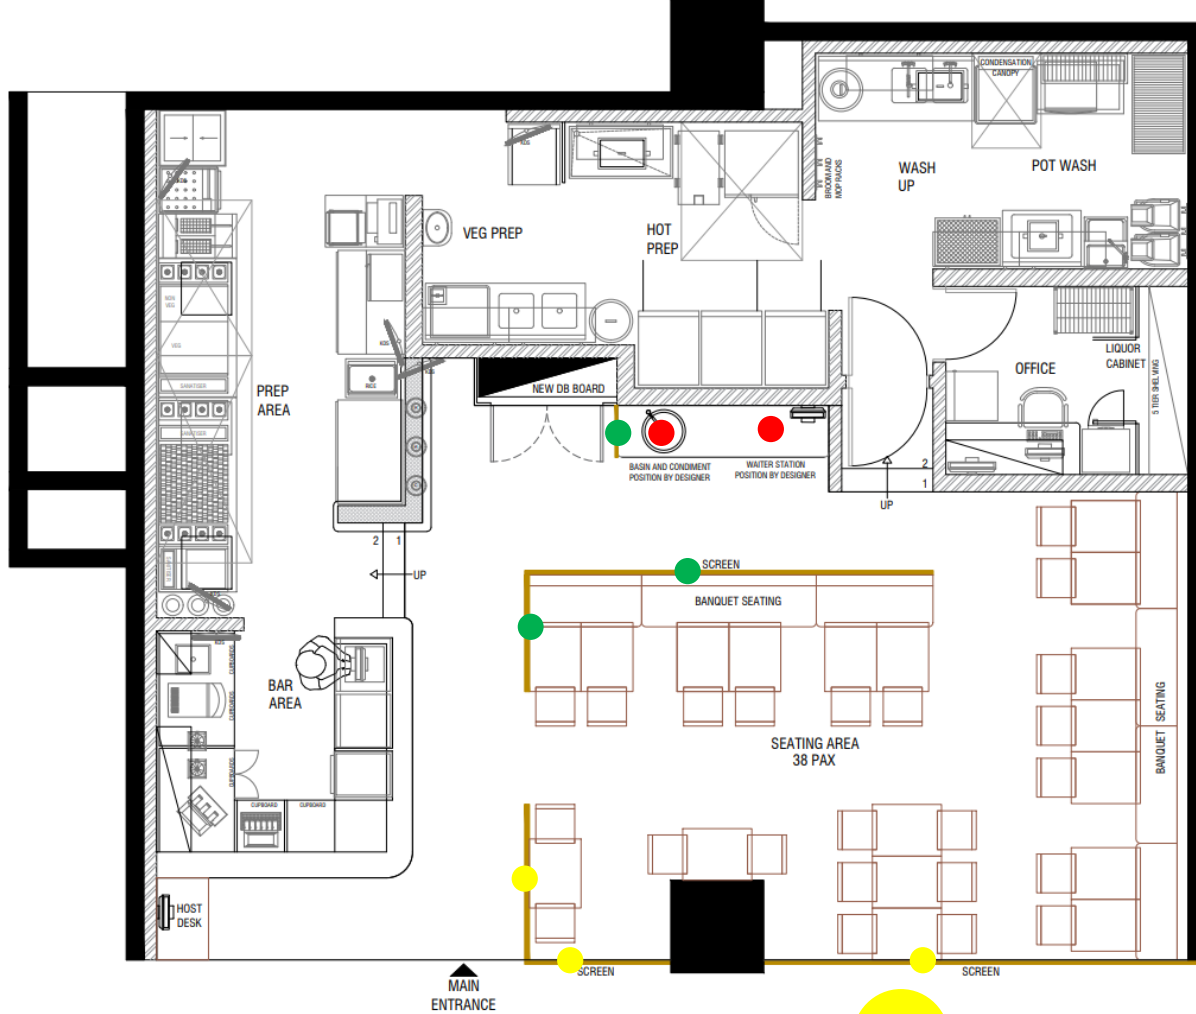

VANITY (WHB) +CONDIMENT/ WAITER STATION

TOP: BLACK LEATHER FINISH GRANITE
ON SOLID ASH TIMBER CABINET WITH
SHUTTERS IN CNC CUT PATTERN IN
BLACK PAINT.

DIVIDER SCREEN

25 X 25 MM MILD STEEL WITH 4 MM
THK. CNC CUT PATTERN MS SHEET
FRAMEWORK (POWDER COATED BLACK)
DETAIL (POWDER COATED BLACK)

FAÇADE SCREEN

L-SHAPE MILD STEEL
FRAME SCREEN
FRAMEWORK (POWDER
COATED BLACK)
PATTERN: MILDSTEEL
SHEETS
TRIANGLE DETAIL
(WICKER THREAD BLACK,
ORANGE & YELLOW)

**UPHOLSTERY + VANITY
+CONDIMENT/WAITER STATION
BRIGADE ORION, INDIA**