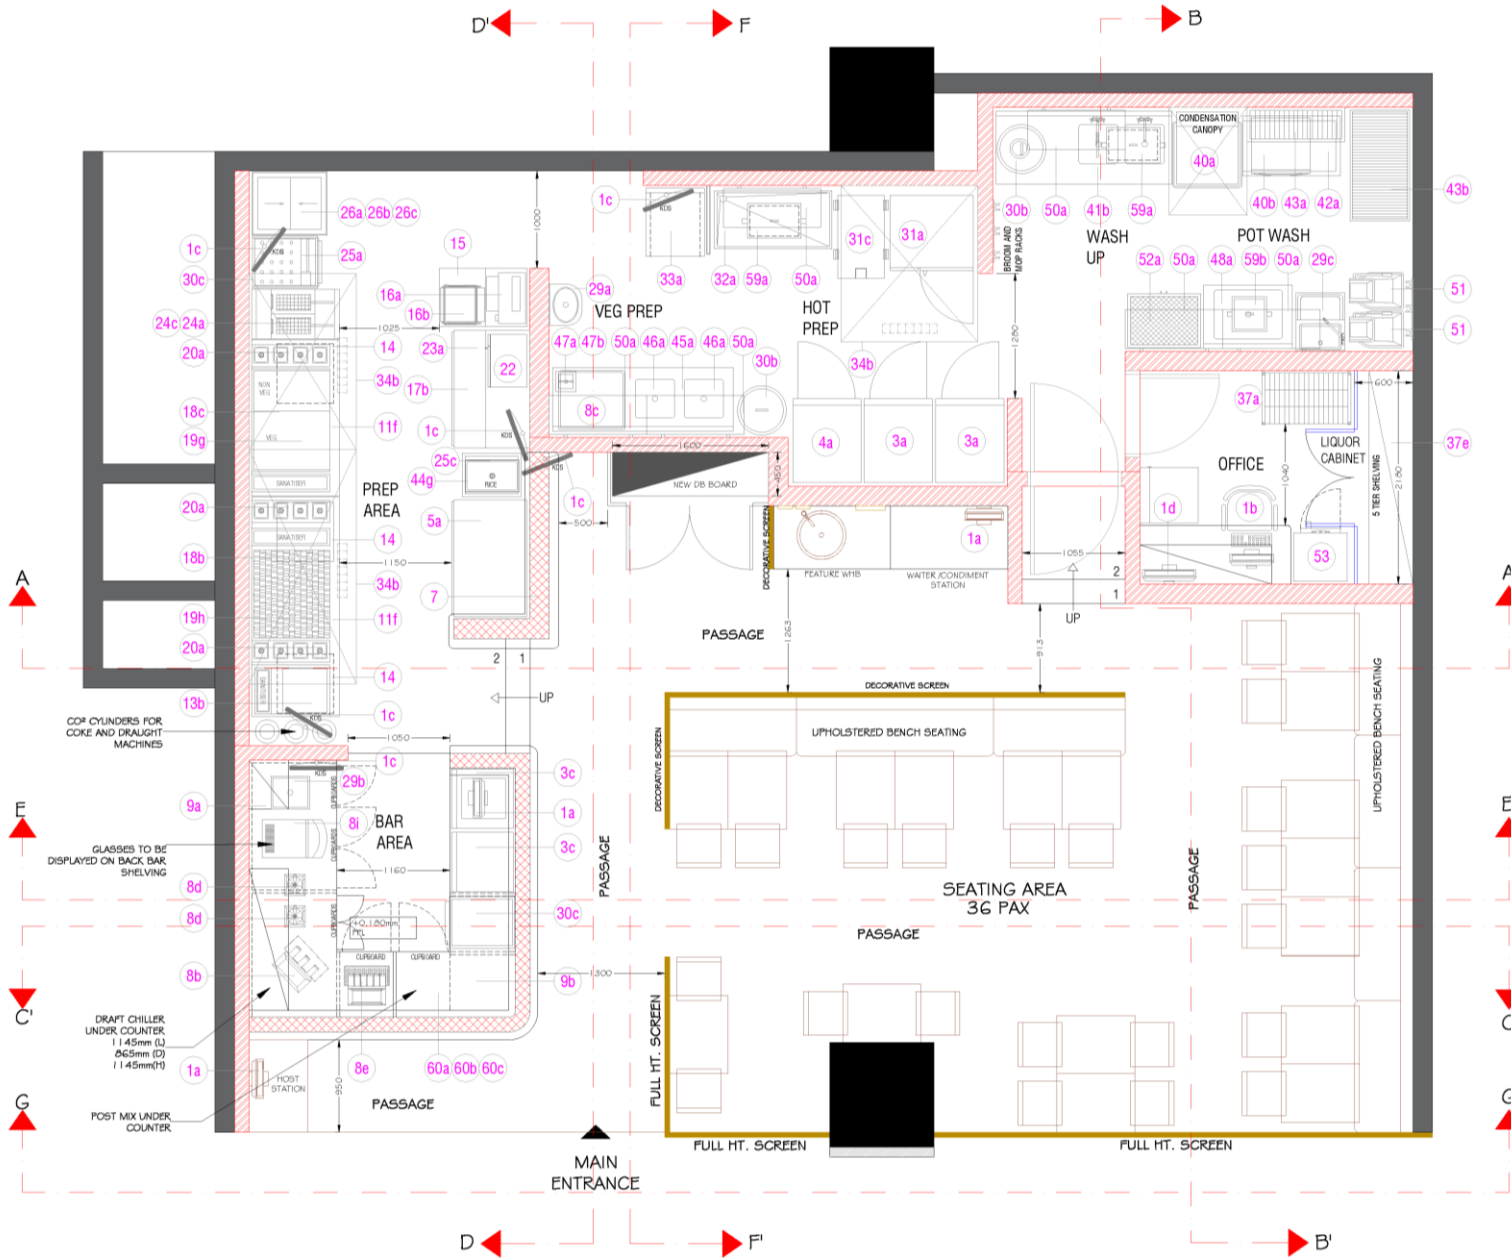

**HANDMADE TRIANGULAR
 TILES: VANITY & CONDIMENT
 STATION WALL**
 SIZE: 75 X 75MM
 COLOUR: SHADES OF GREEN
 FINISH: HANDMADE , GLOSSY

PRINTED TILES: BAR APRON
 SIZE: 150 X 150MM
 COLOUR: GREEN & WHITE
 FINISH: MATT

SOLID ASH TIMBER

RUBBERISED CORK : CEILING
 SIZE: 900 X 900 MM
 COLOUR: NATURAL BROWN
 FINISH: MATT

MATERIAL BOARD
BRIGADE ORION, INDIA

CHAIR SEAT LEATHER
 COLOUR: CAMEL/MUSTARD

CHAIR BACK FABRIC
 COLOUR: BLACK & WHITE

BANQUET SEAT & BACK LEATHER
 COLOUR: GREEN

BOH : WALL TILES
 SIZE : 300 X 300 MM
 COLOUR: WHITE
 FINISH: MATT

AREA SCHEDULE

BACK OF HOUSE AREA:	54.50m ²
BAR AREA:	9.50m ²
FRONT OF HOUSE AREA:	59.00m ²
TOTAL INTERNAL FLOOR AREA:	123.00m²
OFF SITE STORAGE AREA:	08.50m ²
OFF SITE COLD ROOM AND FREEZER AREA:	12.00m ²
TOTAL INTERNAL FLOOR AREA:	143.50m²
INTERNAL SEATING AREA:	37.00m ²
EXTERNAL SEATING AREA:	00.00m ²
TOTAL SEATING AREA:	37.00m²

H E A D C O U N T

DESCRIPTION	QTY.	NO's.
02 SEATER TABLE SEATING (600 X 800MM)	18	36
04 SEATER BANQUET SEATING (1 200 X 800MM)	--	--
06 SEATER ROUND BOOTH SEATING (Dia. 2150MM)	--	--
TOTAL SEATING		36 PAX