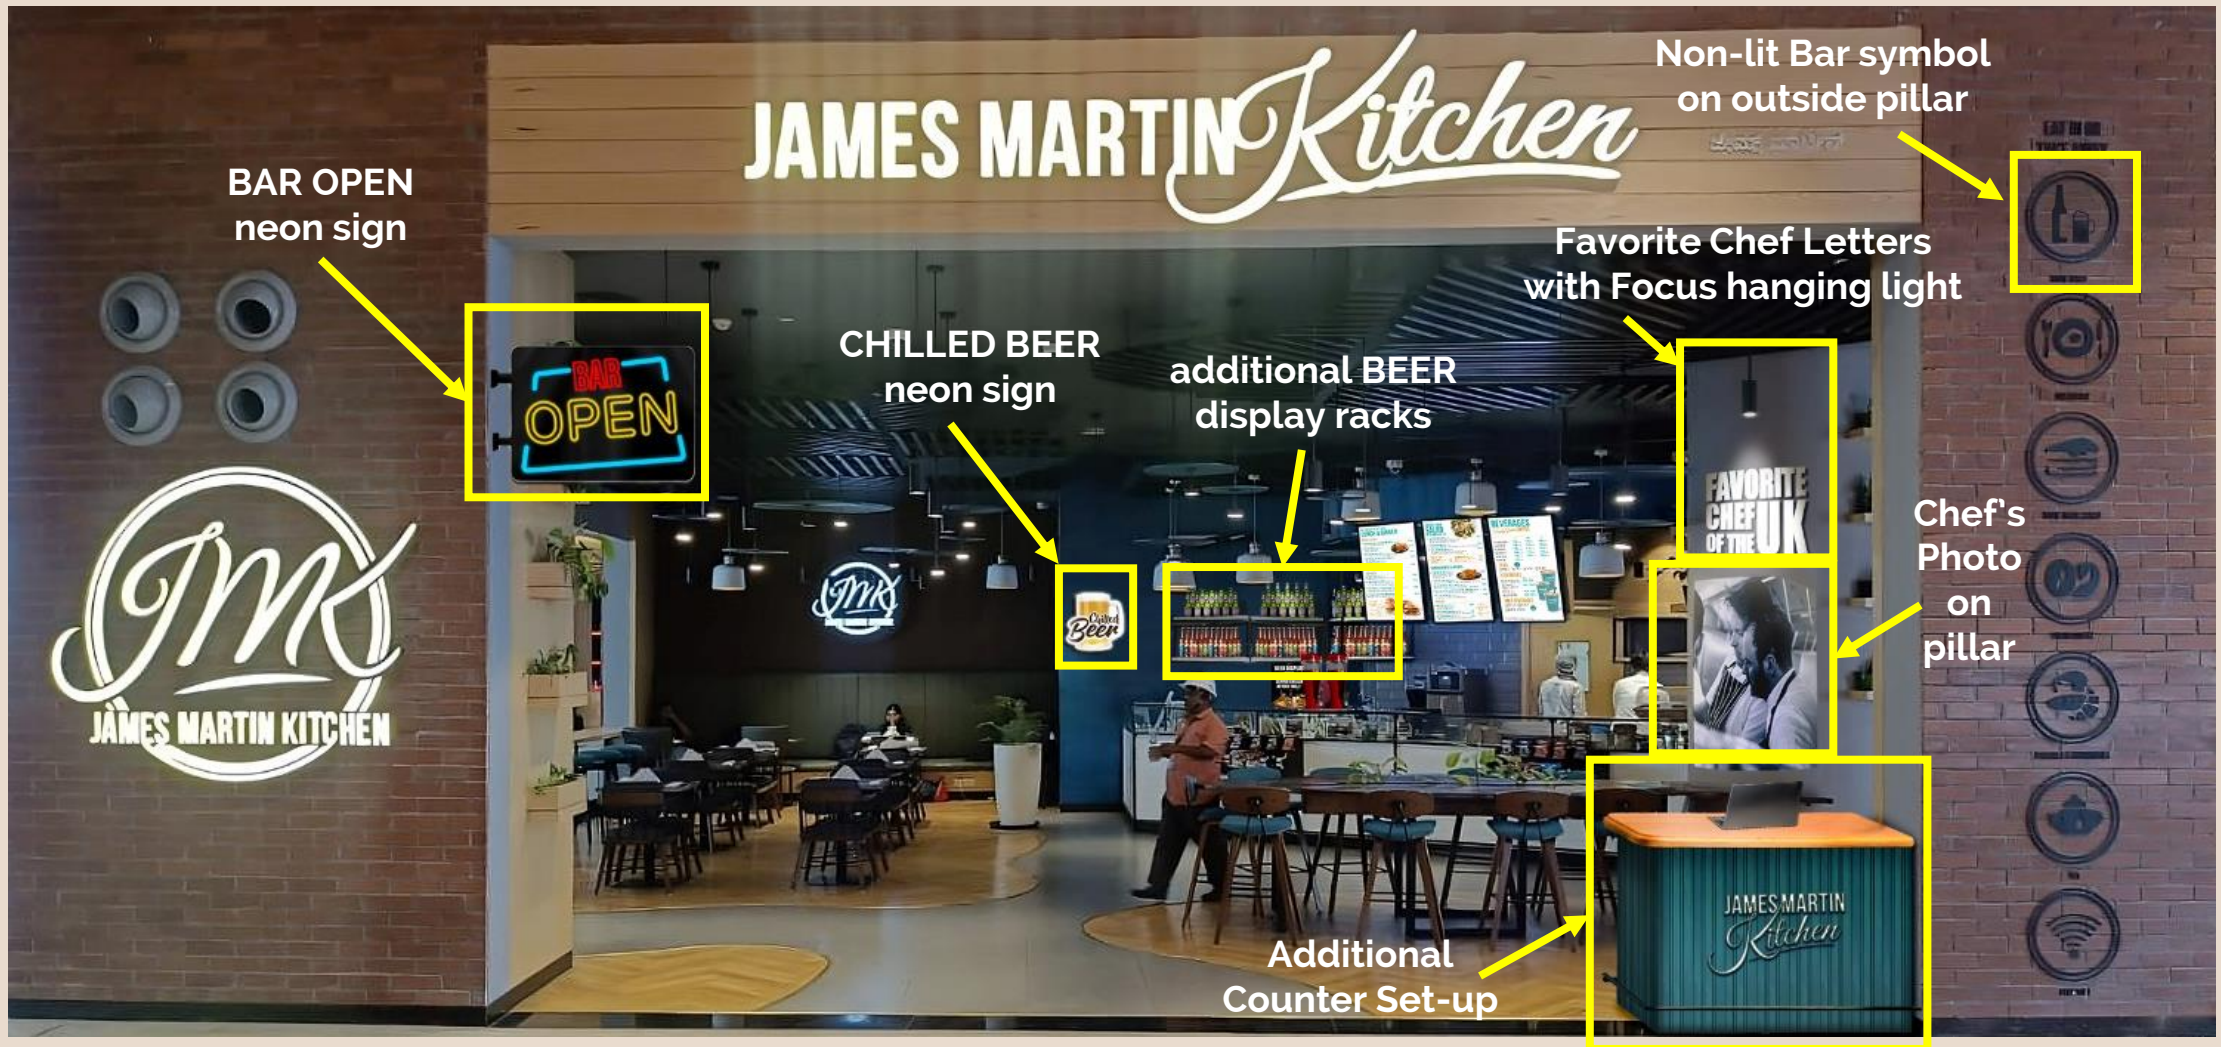

tfs

Travel Food Services

Sainte Noige

BLR T2 - JMK Mockup 01

Creatives & Signs

BAR OPEN Neon Sign

Bar Sign on outside pillar

Chef Jame's Martin Pillar Photo

Chilled Beer Neon Sign

Will run this photo on JMK digital standee

BLR T2 - JMK Mockup 02

Light taken up to get some focus on PROPER BRITISH FOOD

JMK round logo

BEER Only for Display communication

Lines on top of chillers

Wooden Barricade for Display Unit

Creatives & Signs

BEER Only for Display
communication

Lines on top of chillers

Pops & Fizzes Quick Nosh Pints & Lagers

JMK Round logo on below the text
'PROPER BRITISH FOOD'.

BLR T2 - JMK Mockup 03

SOK move to
James Martin
Kitchen from
Brioche Doree

THANK YOU