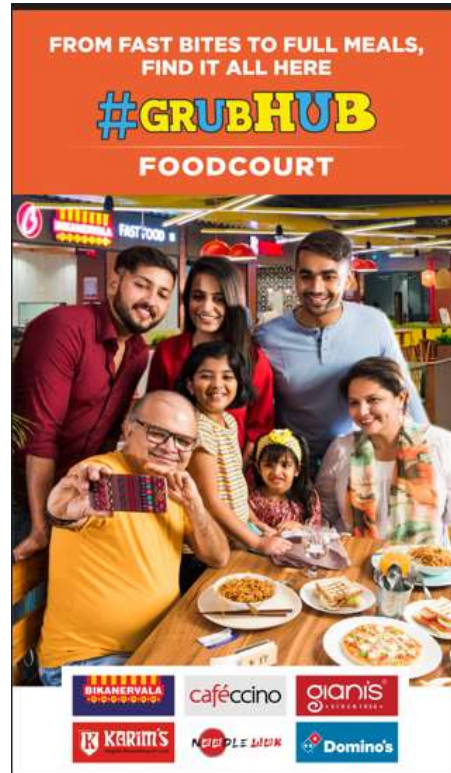

Food court Entrance Side wall

Art Work for GSB

Size - 142 * 70

Size - 58 * 70

Size - 210 * 70

Specification

Sr. No.	Particulars	Artwork reference	Sizes	Specification	Qty	Amount
1	GSB		142 x 70	Double frame with Coated GI Sheet, backlit Flex, and enough branded LED modules like Samsung, Hi-Light, LG etc. along their required power supply	1	36700
2	GSB		210 x 70	Double frame with Coated GI Sheet, backlit Flex, and enough branded LED modules like Samsung, Hi-Light, LG etc. along their required power supply	1	53600
3	GSB		58 x 70	Double frame with Coated GI Sheet, backlit Flex, and enough branded LED modules like Samsung, Hi-Light, LG etc. along their required power supply	1	17500
					Sub Total	107800
					Installation	15000
					Transportation	12500
		Total				135,300.00