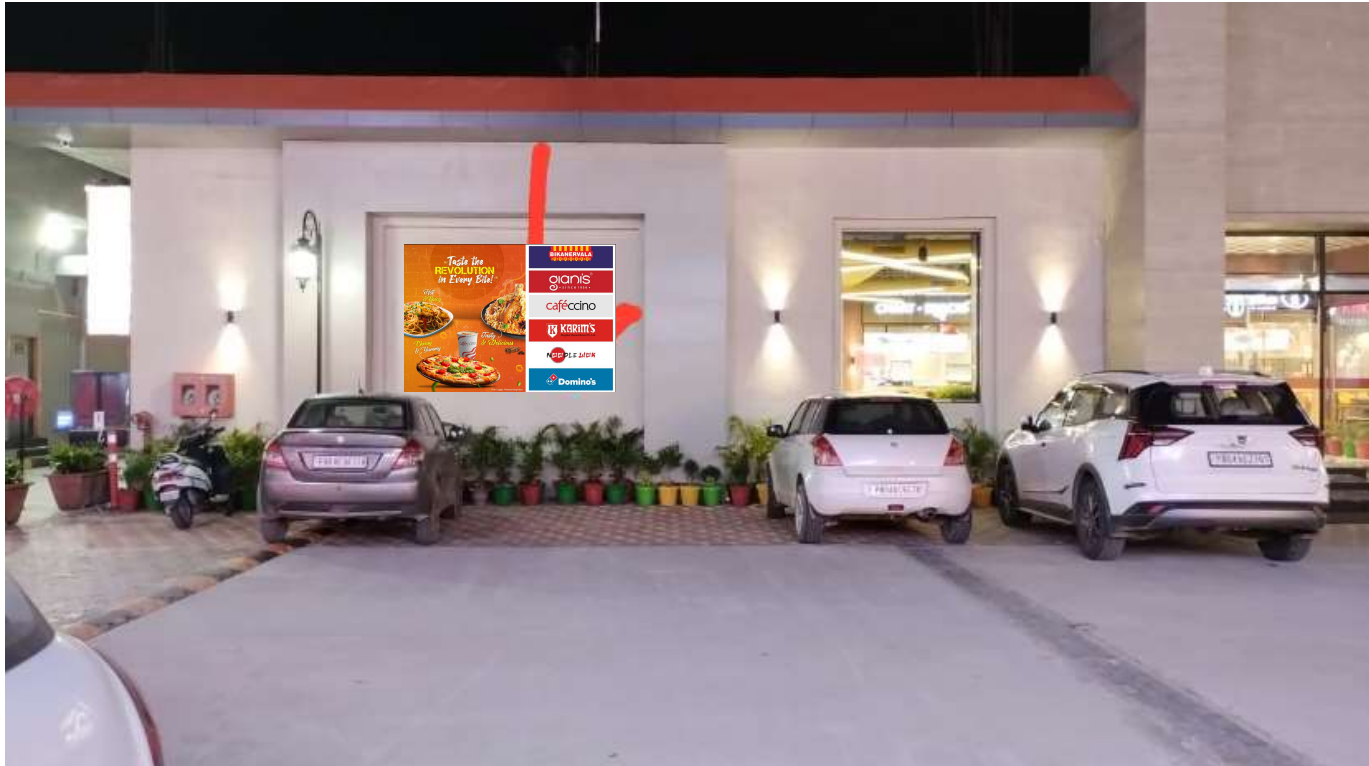

Eat Better Travel Better

FARIDKOT EMPTY WALLS FOR BRANDING & VISIBILITY

www.travelfoodservices.com

Front Facade Wall - Left side of the Entrance

Front Facade Wall - Right side of the Entrance

Entrance Facade View Long distance

Food court Entrance Side wall

Art Work for GSB

Size - 142 * 70

Size - 58 * 70

Size - 210 * 70

Specification

Sr. No.	Particulars	Artwork reference	Sizes	Specification	Qty	Amount
1	GSB		142 x 70	Double frame with Coated GI Sheet, backlit Flex, and enough branded LED modules like Samsung, Hi-Light, LG etc. along their required power supply	1	36700
2	GSB		210 x 70	Double frame with Coated GI Sheet, backlit Flex, and enough branded LED modules like Samsung, Hi-Light, LG etc. along their required power supply	1	53600
3	GSB		58 x 70	Double frame with Coated GI Sheet, backlit Flex, and enough branded LED modules like Samsung, Hi-Light, LG etc. along their required power supply	1	17500
					Sub Total	107800
					Installation	15000
					Transportation	12500
		Total				135,300.00