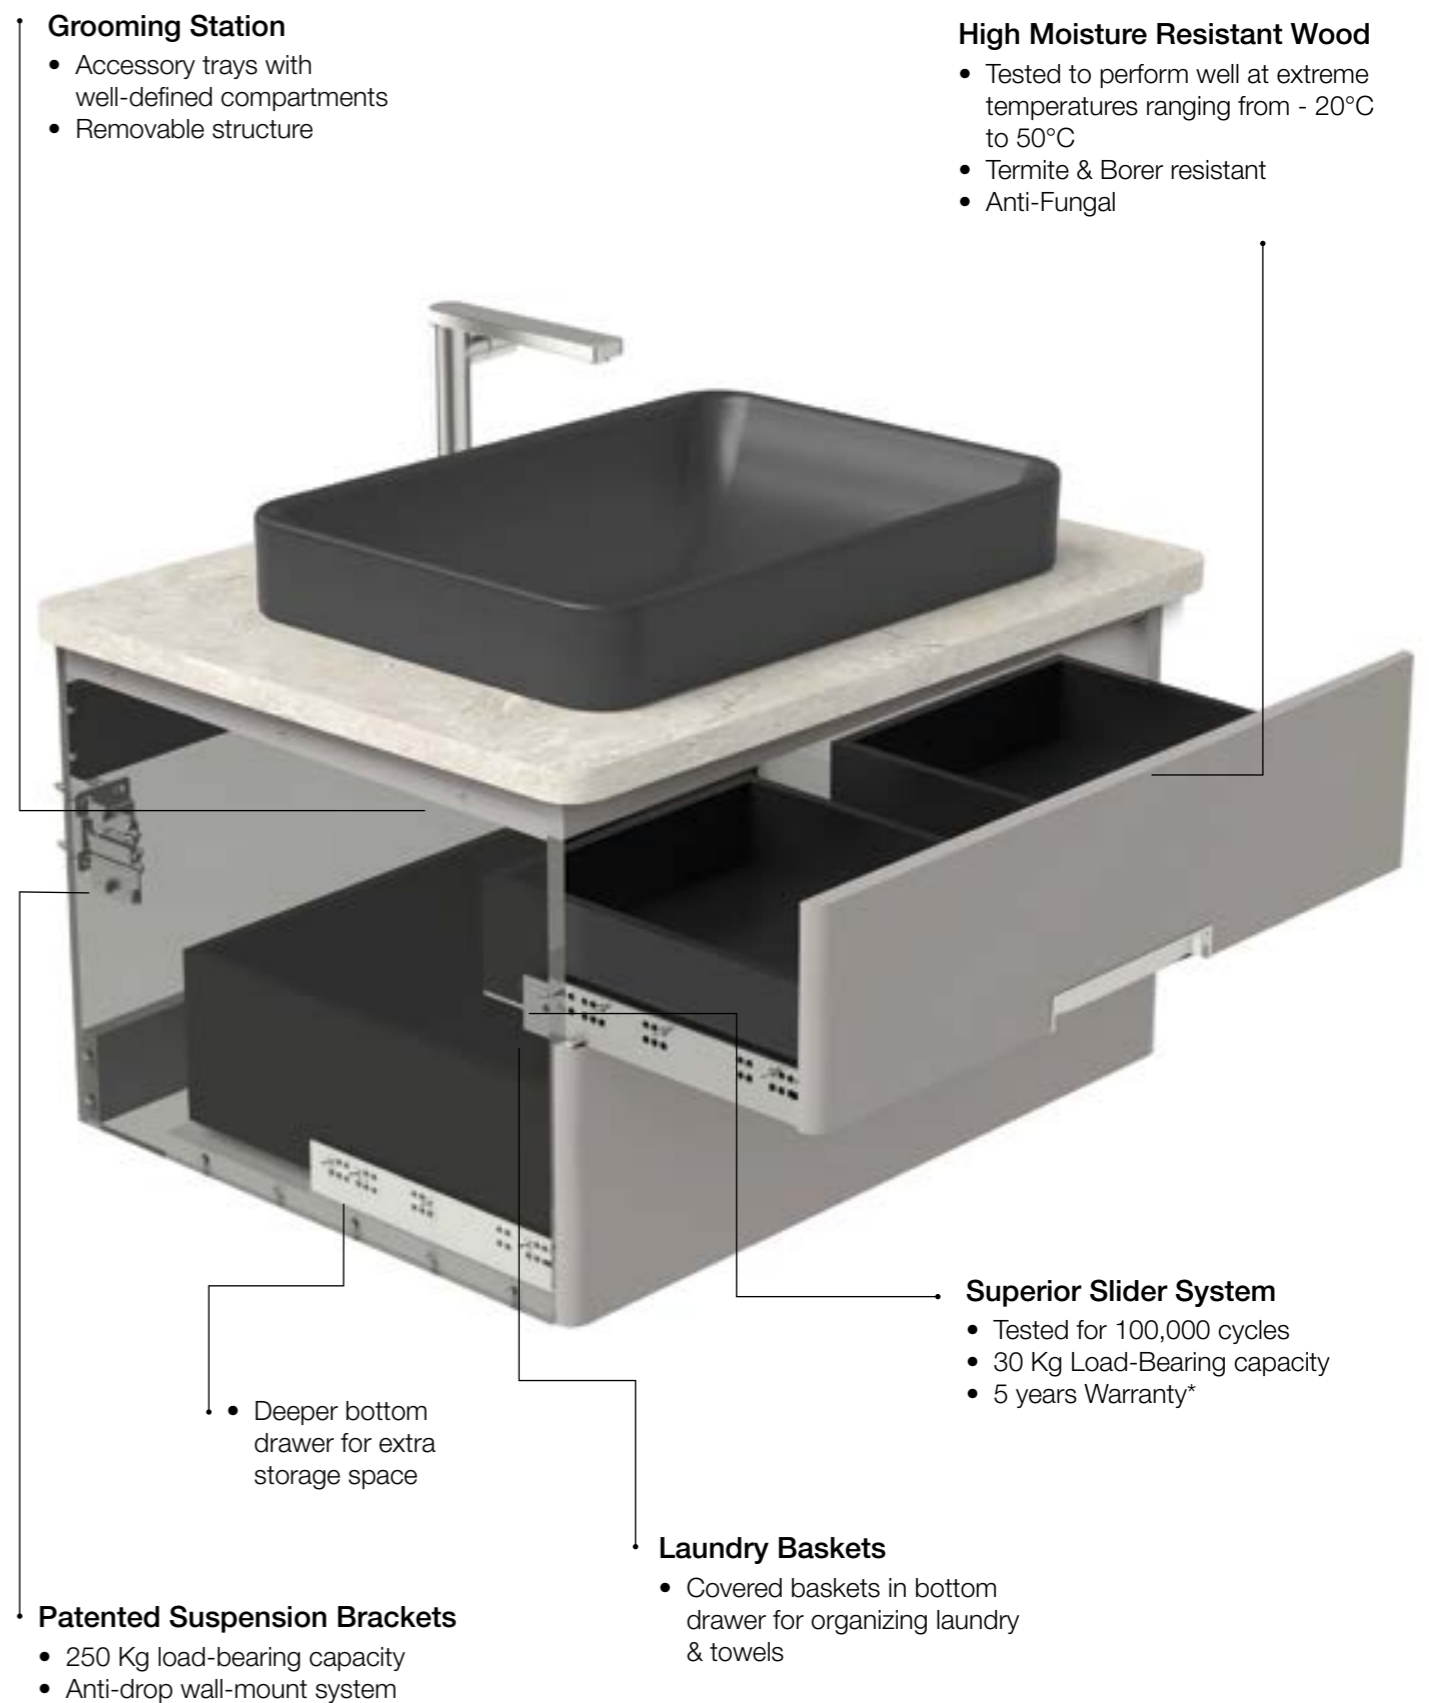

MODEL	DESCRIPTION	CODE	MRP
Foreward™			
	Vanity 867	K-28741IN-RWP	MRP ₹ 68,000.00 (incl of all taxes)
Prologue™			
	Vanity 750 (PU) - light taupe	K-30457IN-PSH	MRP ₹ 1,17,950.00 (incl of all taxes)
	Vanity 750 (MEM) - natural oak	K-30457IN-MWF	MRP ₹ 1,16,950.00 (incl of all taxes)
Luxe			
	Vanity 750 (PU) - titanium grey	K-30459IN-N21	MRP ₹ 1,17,950.00 (incl of all taxes)
	Vanity 750 (MEM) - natural oak	K-30459IN-MWF	MRP ₹ 1,10,950.00 (incl of all taxes)
Forefront™			
	900mm vanity in walnut finish	K-31601IN-E64	MRP ₹ 1,05,000.00 (incl of all taxes)
	600mm vanity in walnut finish	K-31602IN-E64	MRP ₹ 66,500.00 (incl of all taxes)

* 5 years warranty on hardware. 2 years warranty on material. Refer warranty document for details.