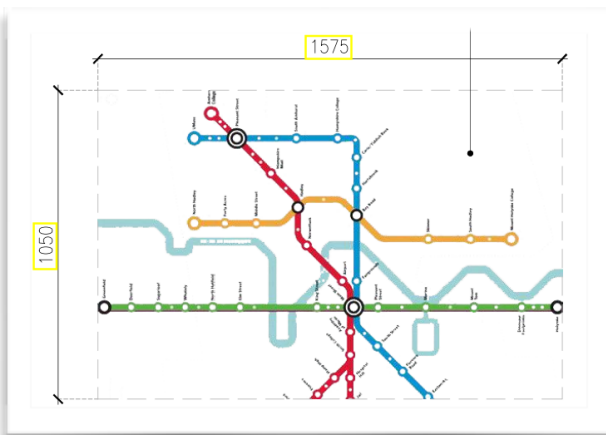

### Wall graphic short map

Quantity - 1

Area - 18 sqft

Amount - ₹1,20,000/-

### Wall graphic long map

Quantity - 1

Area - 253.75 sqft

Amount - ₹4,25,000/-