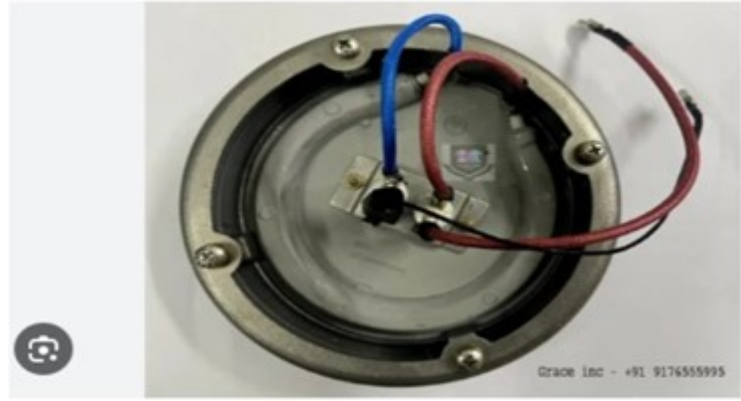

**PASTEURIZER SPARE PARTS MODEL NO:
1027 (ELEMENT)(3000W)(DOUBLE TUBE)**

**PRADEEP BRAND - PASTEURIZER SPARE PARTS
MODEL NO: 1029 (ELEMENT) (2400W) (AUTO) at ...**

Pradeep Milk Boiler 2400W Single Tube Heating Element Part No-1920