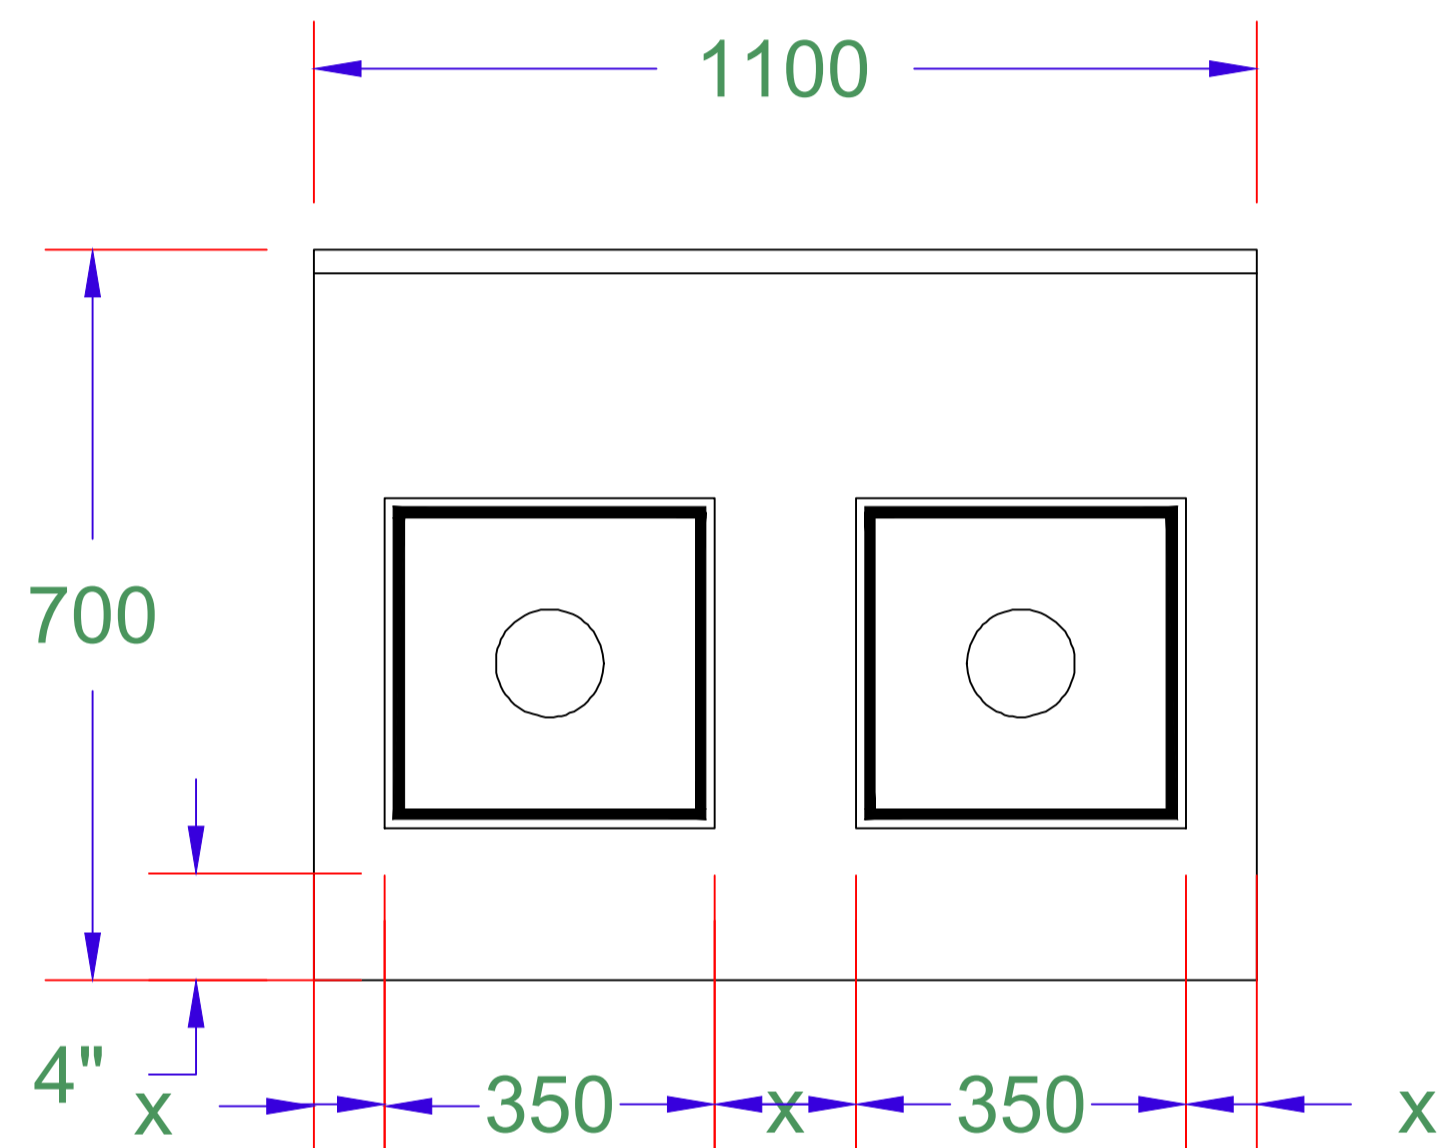

SEMOLINA KITCHENS

Eq.No :- ID-18

SS 2 Zone Inducion Range with 1 U/s - Drop in type Stella Induction to be used.

Over All Size:-1100 x 700 x 850+150SPL

Qty:- 1 No.

DRAWING

Dimensons Are In MM

Top : 16 Swg. Stainless Steel with cutout raised 12mm to form integral part of the top.

Side/Rear/Front : 18 Swg. Stainless Steel.

Driptray : 20 Swg. Stainless Steel with 18 Swg. Stainless Steel Handle.

Framework : 38mm x 38mm Stainless Steel Round Pipe

Induction : Stella (Drop in Type) - 3.5Kw

Under shelf : 304 Grade, 18 Swg. Stainless Steel.

Uprights : 2 pairs, 38mm x 38mm stainless steel Round pipes with nylon bullet feet.

TITLE :	IDLI.COM	REV. NO :	---	DESIGN BY	Sign	SKPL
		DATE :	21-12-24	DWN. BY : DARSHAN		
PROJECT :	NAVI MUMBAI	SCALE :	N.T.S.	CHKD BY: .		
				APRVD BY:		