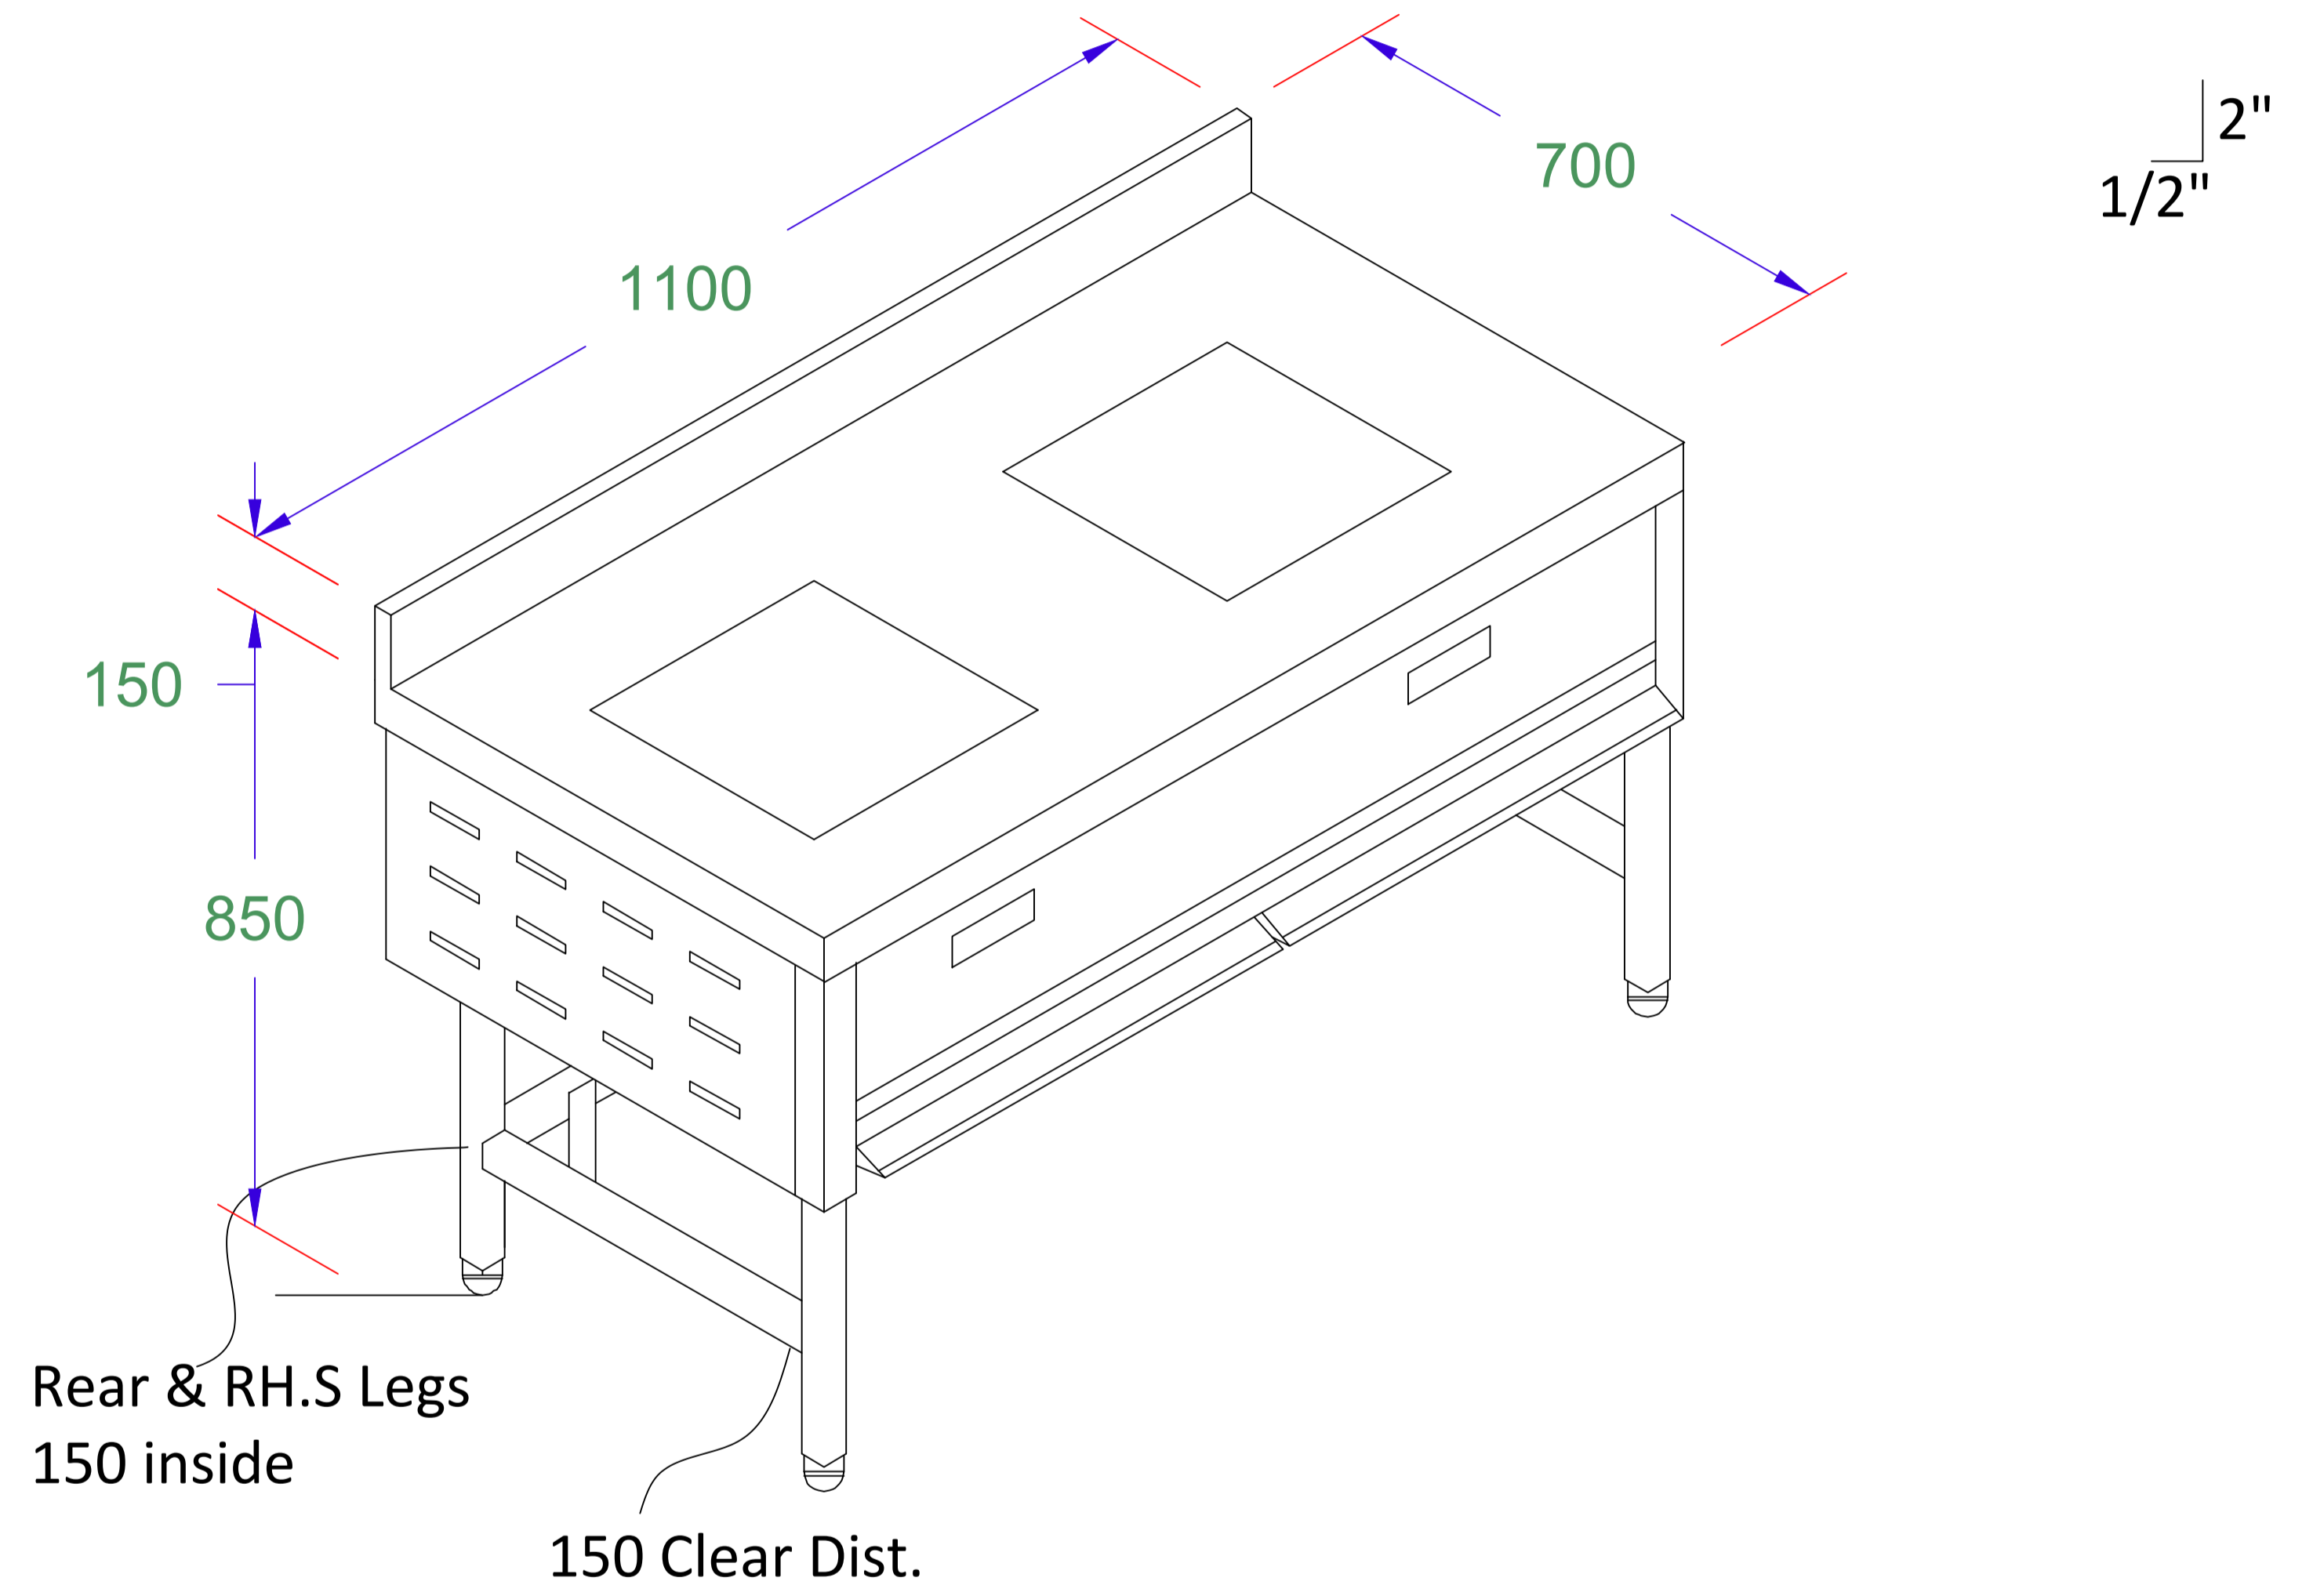

SEMOLINA KITCHENS

Eq.No :- ID-18

SS 2 Zone Inducion Range with 1 U/s - Drop in type Stella Induction to be used.

Over All Size:-1100 x 700 x 850+150SPL

Qty:- 1 No.

DRAWING

Dimensons Are In MM

Top : 16 Swg. Stainless Steel with cutout raised 12mm to form integral part of the top.

Side/Rear/Front : 18 Swg. Stainless Steel.

Driptray : 20 Swg. Stainless Steel with 18 Swg. Stainless Steel Handle.

Framework : 38mm x 38mm Stainless Steel Round Pipe

Induction : Stella (Drop in Type) - 3.5Kw

Under shelf : 304 Grade, 18 Swg. Stainless Steel.

Uprights : 2 pairs, 38mm x 38mm stainless steel Round pipes with nylon bullet feet.

TITLE :	IDLI.COM	REV. NO :	---	DESIGN BY	Sign	SKPL
		DATE :	21-12-24	DWN. BY : DARSHAN		
PROJECT :	NAVI MUMBAI	SCALE :	N.T.S.	CHKD BY: .		
				APRVD BY:		