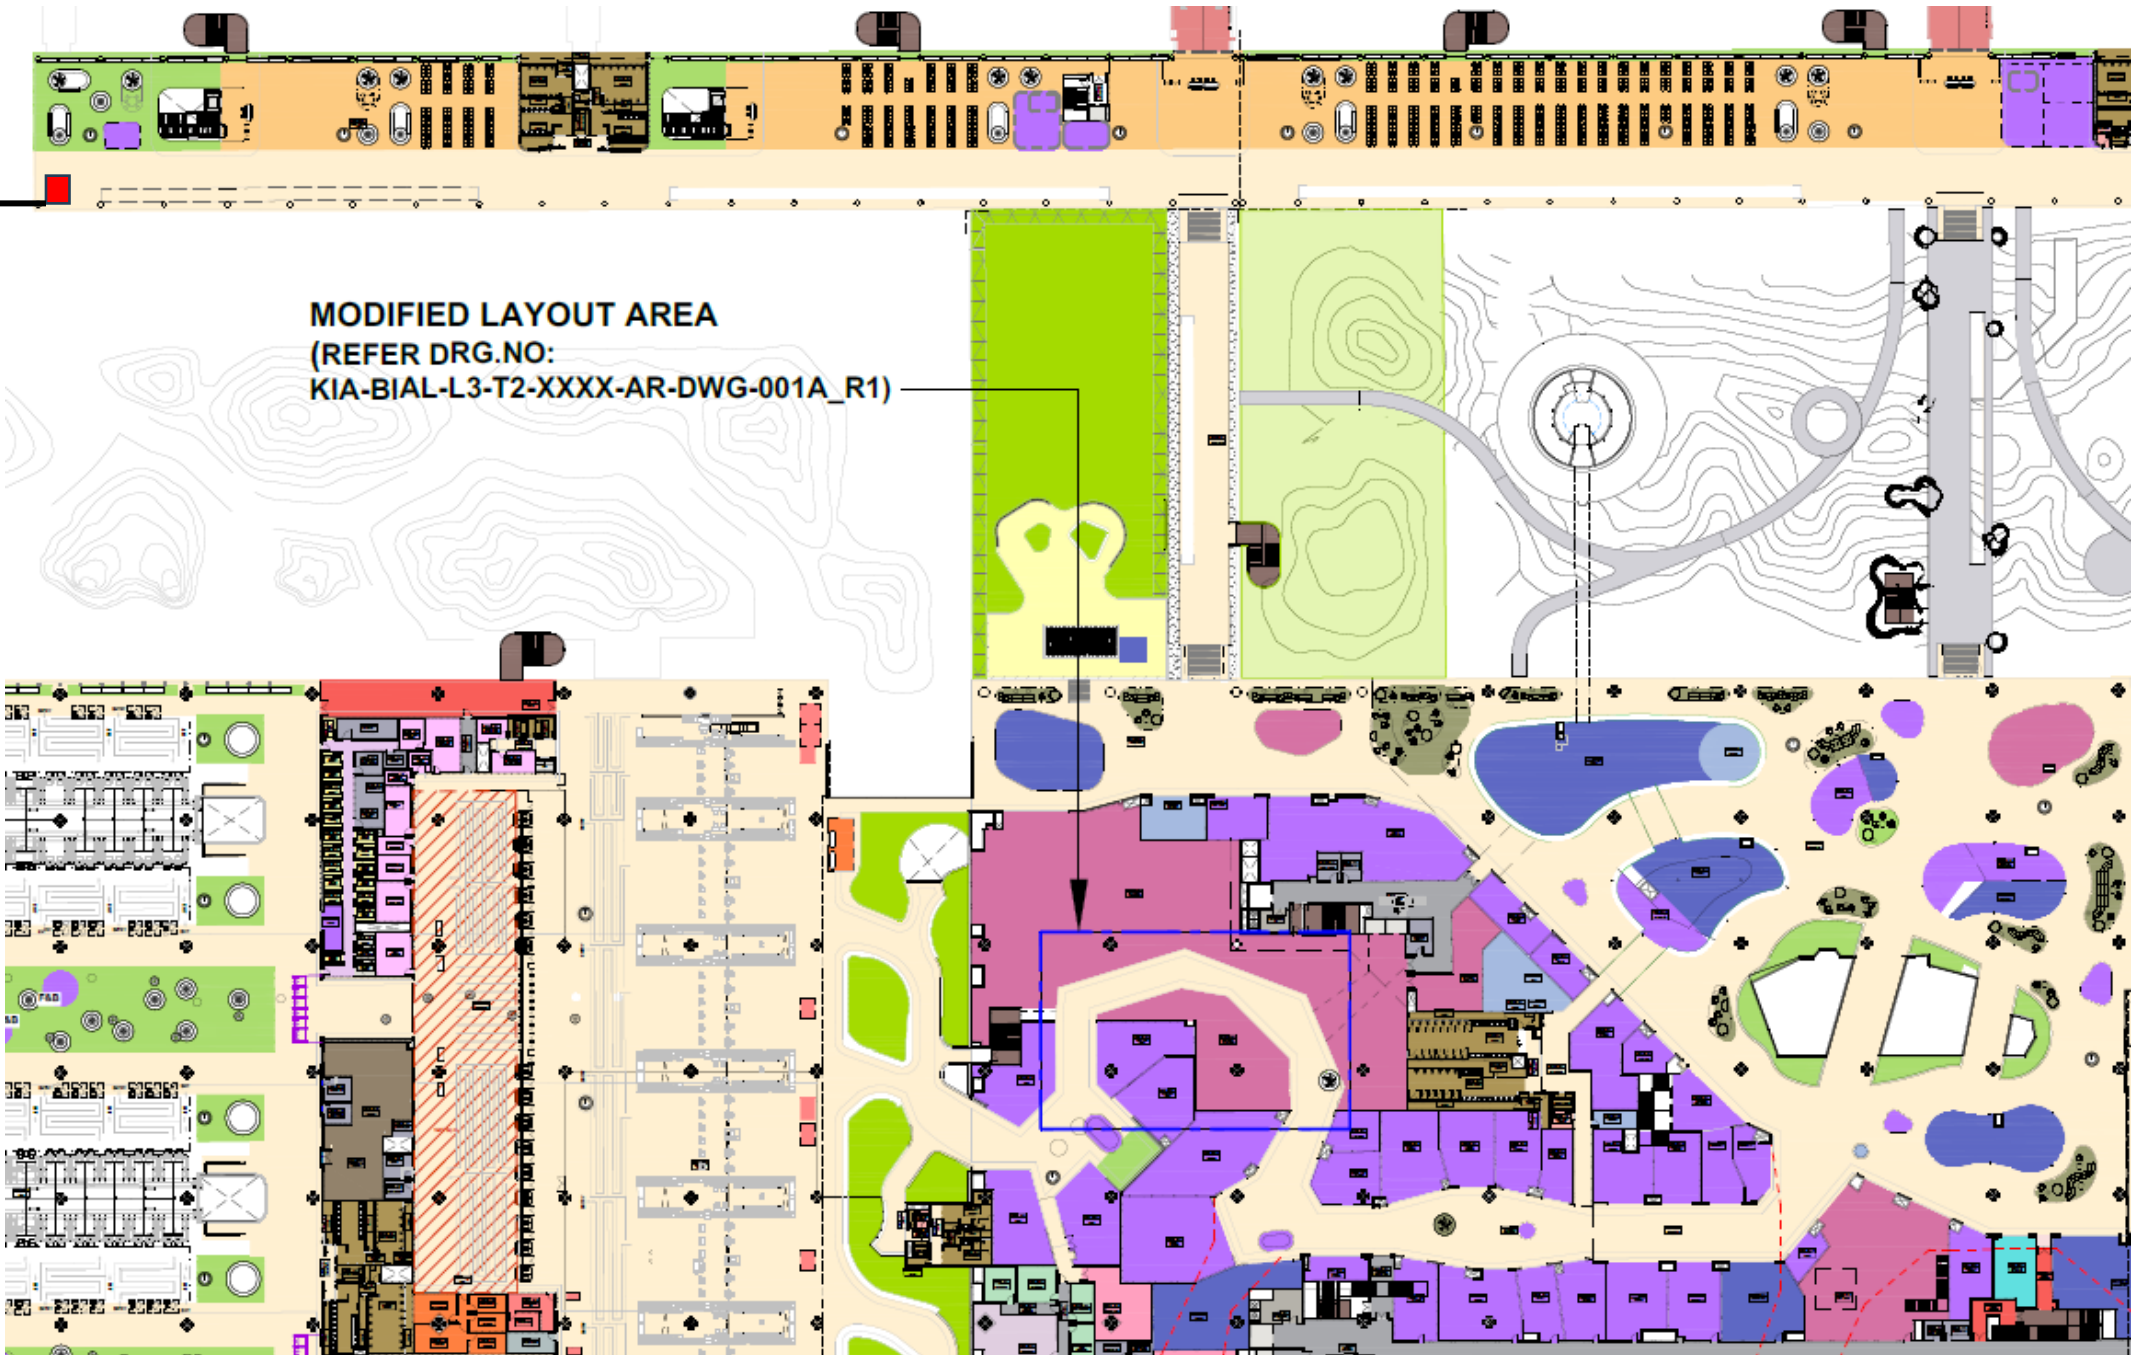

Tendered Space
(Indicative Layouts)

Premium Tea

MODIFIED LAYOUT AREA
(REFER DRG.NO:
KIA-BIAL-L3-T2-XXXX-AR-DWG-001A_R1)

THANK YOU