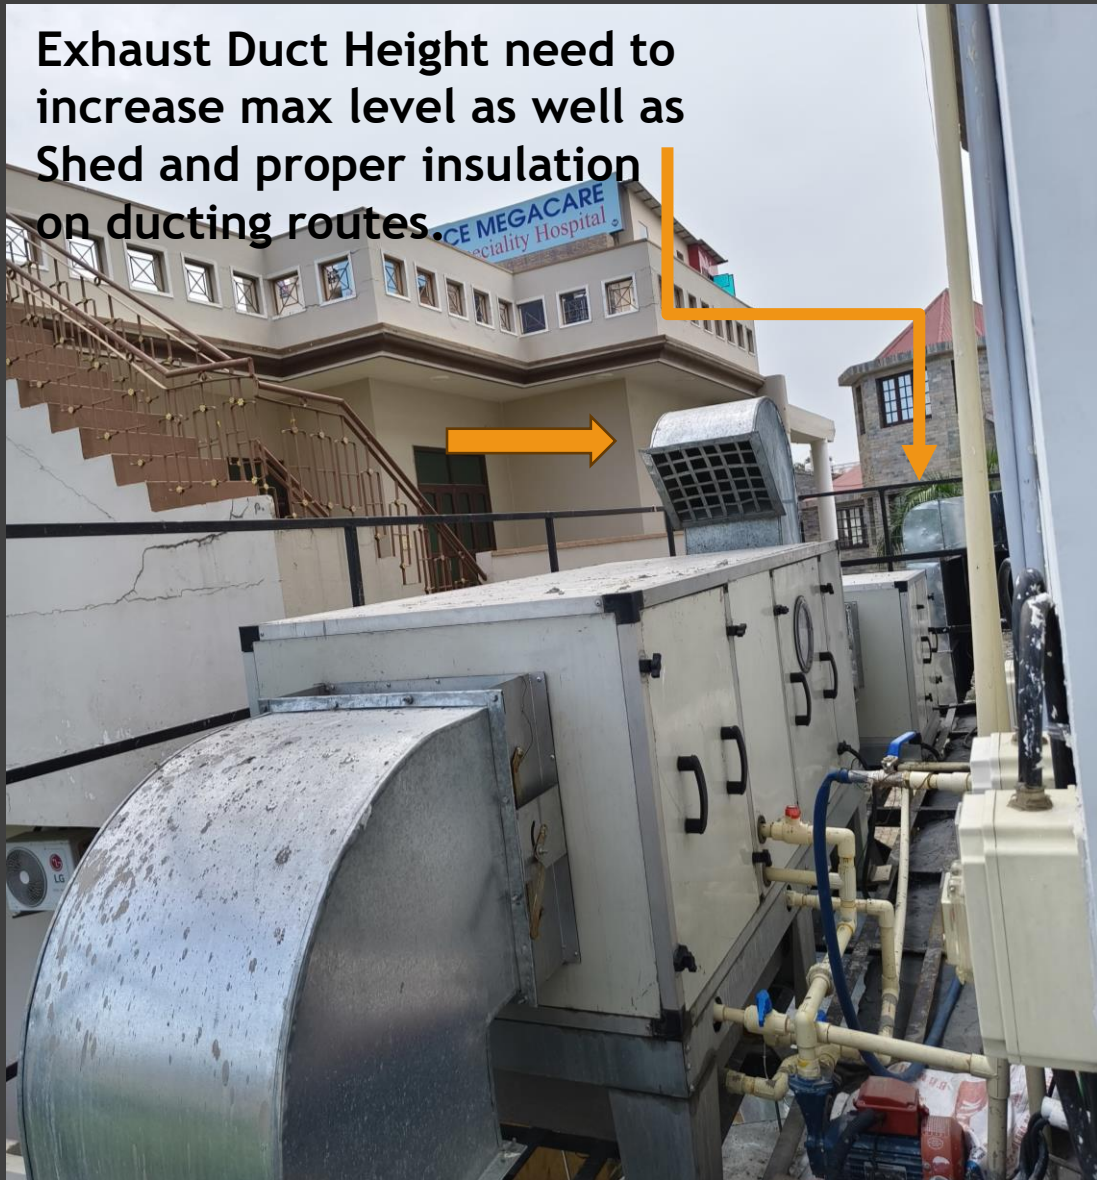

**Burger King- Exhaust Ducting and Shed
Platform Compliance at Burger King Outlet's
GrubHub Una.**

Date:
24-08-2024

Exhaust Duct
Height need to
increase max level.

Exhaust Duct Height need to increase max level as well as Shed and proper insulation on ducting routes.

Shed and proper insulation on ducting routes.