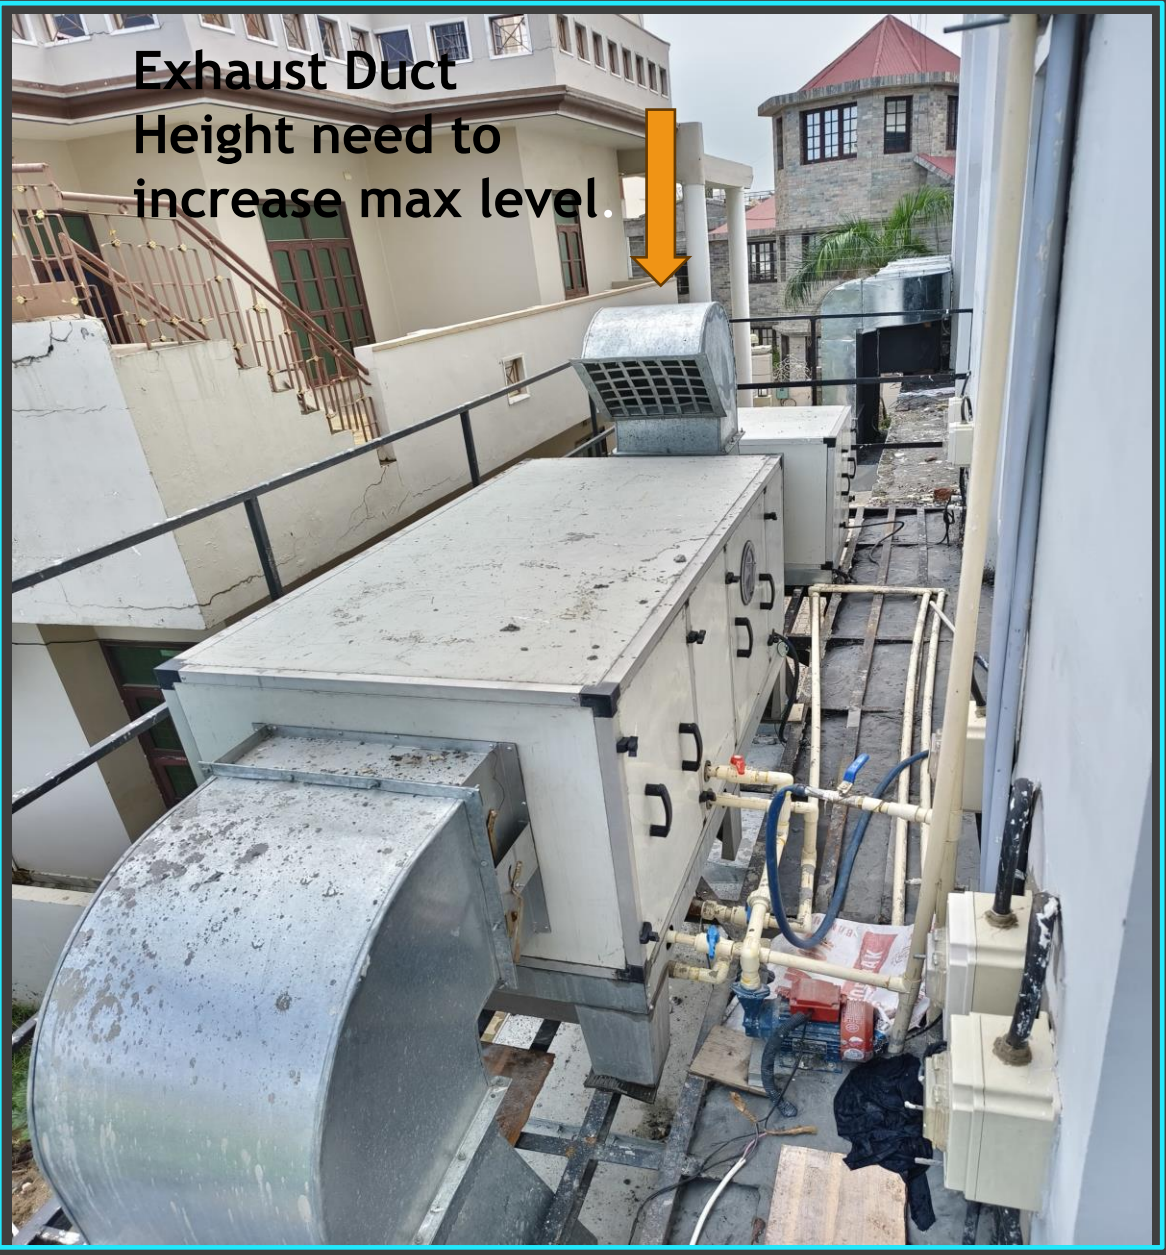

**Burger King- Exhaust Ducting and Shed
Platform Compliance at Burger King Outlet's
GrubHub Una.**

Date:
24-08-2024

Exhaust Duct
Height need to
increase max level.

Exhaust Duct Height need to increase max level as well as Shed and proper insulation on ducting routes.

Shed and proper insulation on ducting routes.