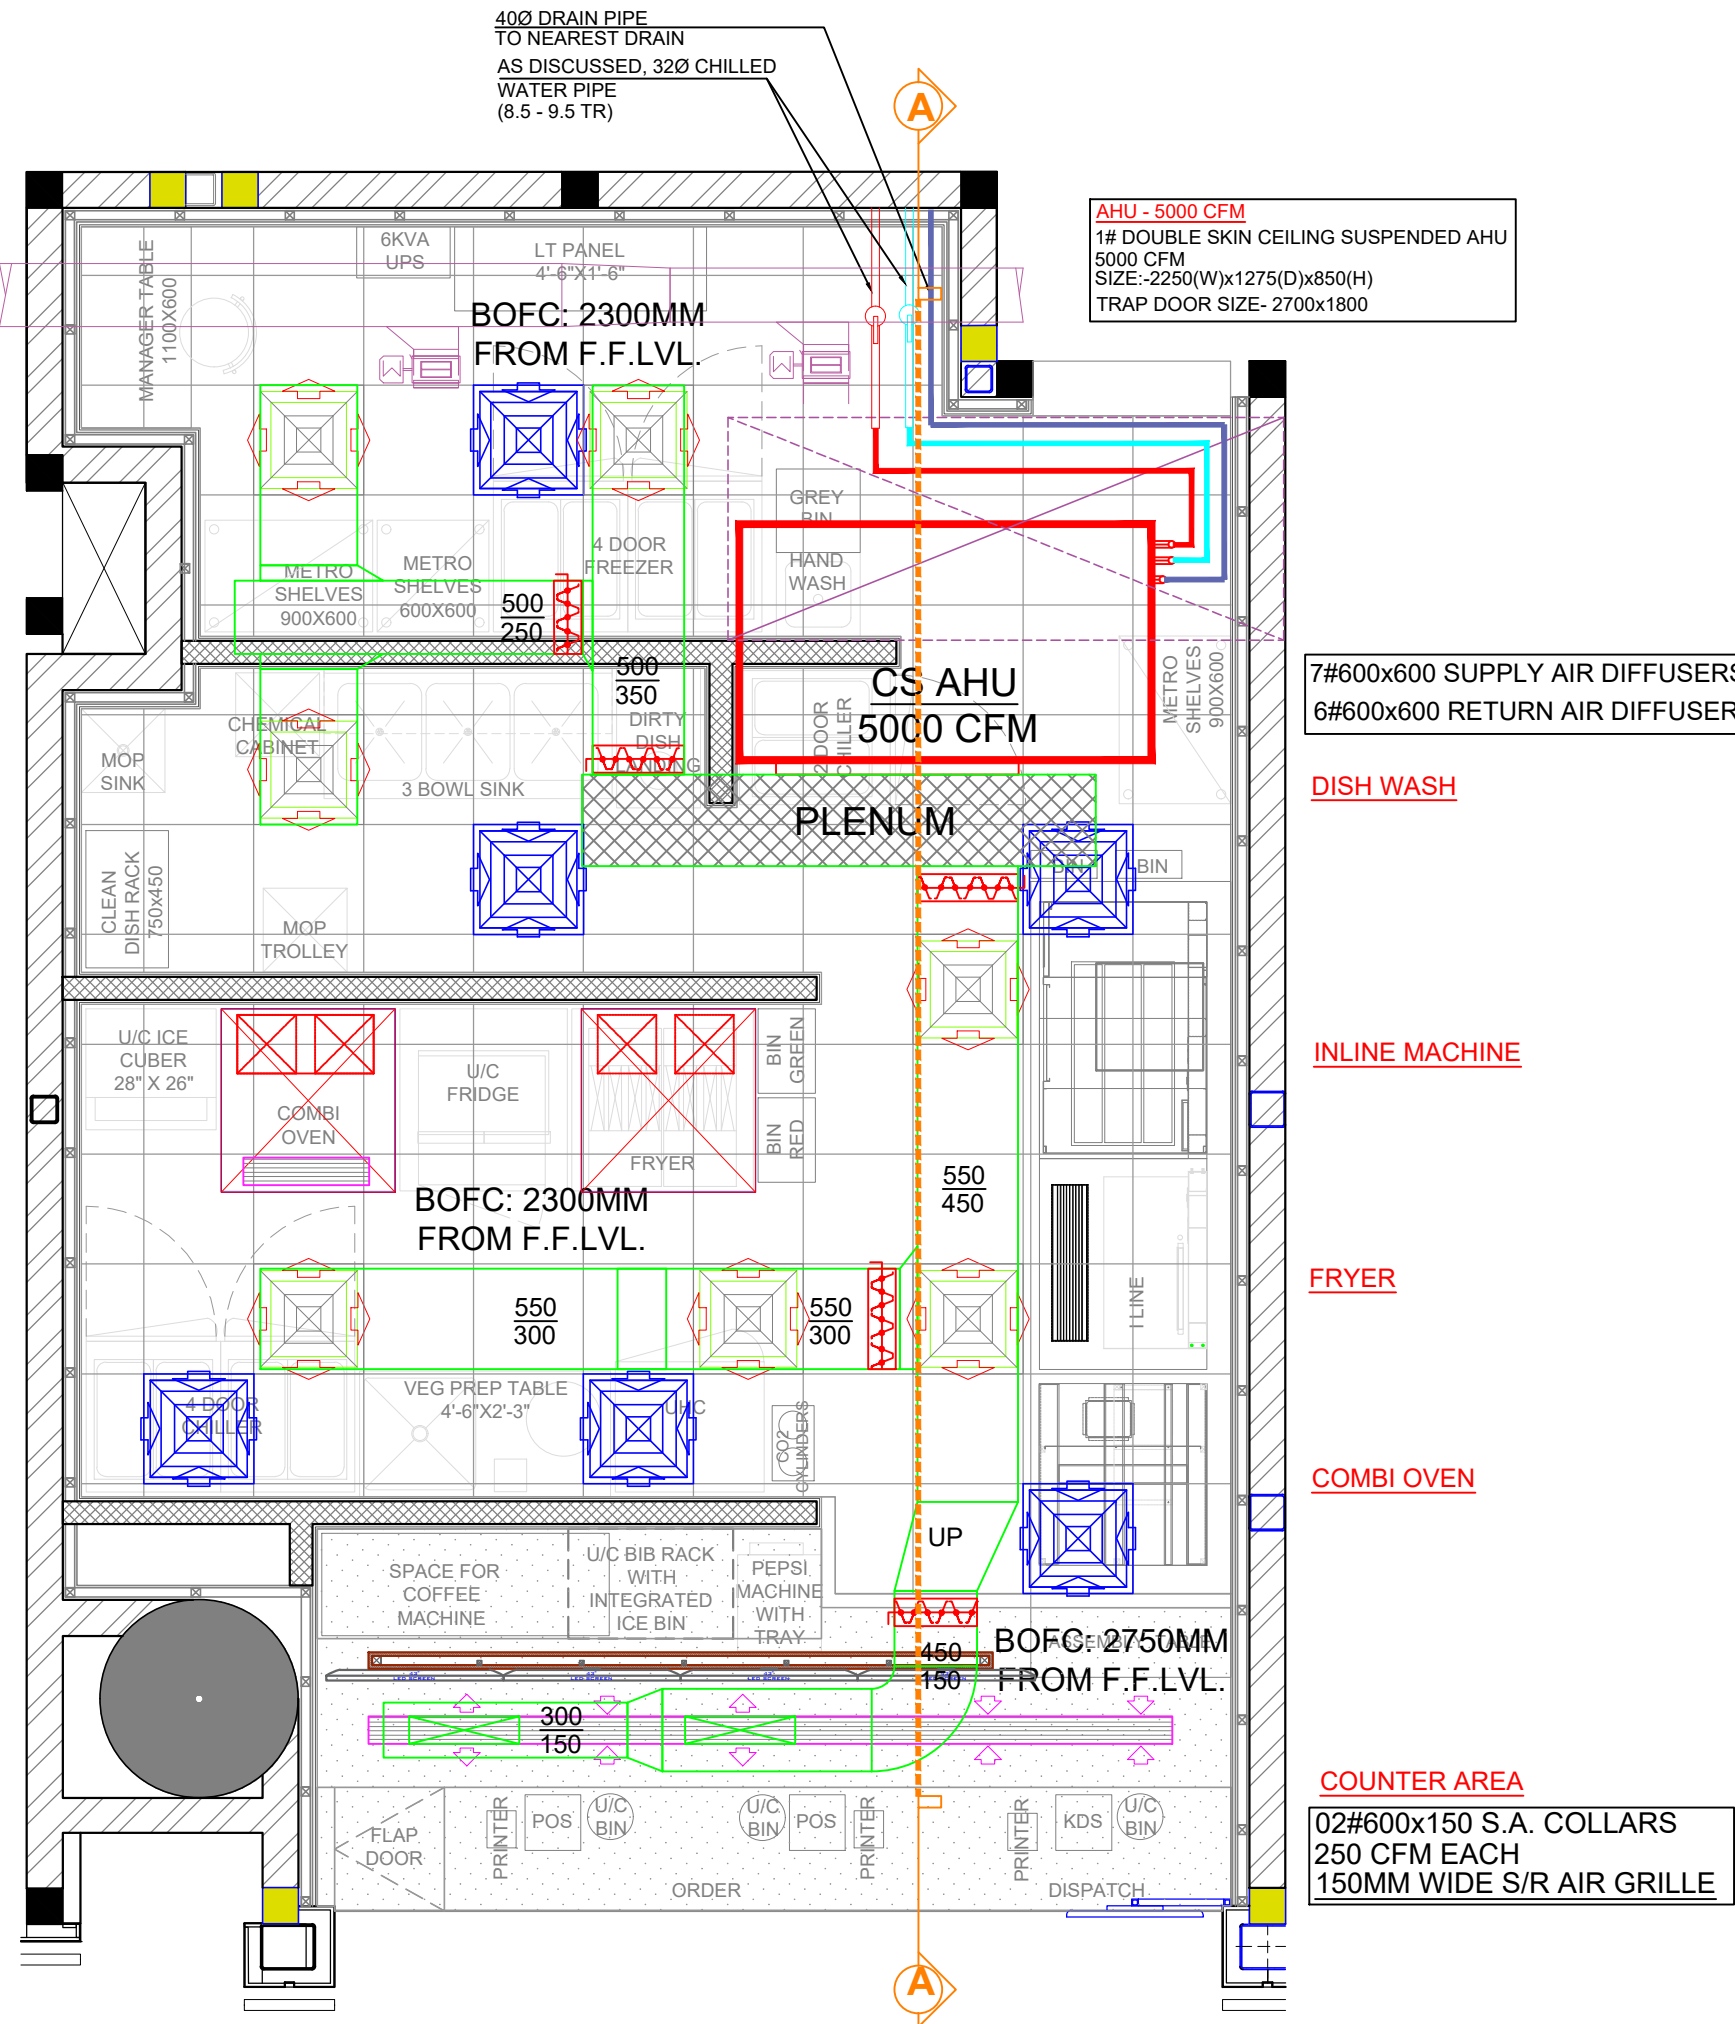

PROJECT
AIRPORT,
DELHI

CLIENT
TACO BELL

NOTE:

THIS DRAWING & DESIGN IS THE COPYRIGHT OF THE DESIGNER. NO PORTION MAY BE REPRODUCED WITHOUT THE WRITTEN PERMISSION OF THE DESIGNERS

1. ALL DIMENSIONS ARE INCLUDING FINISHES
2. DO NOT SCALE DRAWING. ONLY MENTIONED DIMENSIONS ARE TO BE CHECKED.
3. ALL DIMENSIONS MUST BE CHECKED BEFORE COMMENCING WORK ON SITE.
4. ANY DISCREPANCIES SHALL BE BROUGHT UNDER THE NOTICE OF ARCHITECTS PRIOR COMMENCEMENT OF WORK.

REVISION

S.NO.	REMARKS	DATE
1	REV 1	00/00/00
2	REV 2	00/00/00
3	REV 3	00/00/00
4	REV 4	00/00/00
5	REV 5	00/00/00
6	REV 6	00/00/00
7	REV 7	00/00/00
8	REV 8	00/00/00

ARCHITECT / INTERIOR DESIGN

CONSULTANT

CONSULTANT

RELEASE FOR

INFORMATION | TENDER | CONSTRUCTION | AS BUILT

TITLE

AC LAYOUT

DATE	06-12-2023
SCALE	NTS
DRAWN BY	COSNULTANT
CHECKED BY	AR. ANKIT
PRINTED BY	-
DWG. NO.	WD-D-15