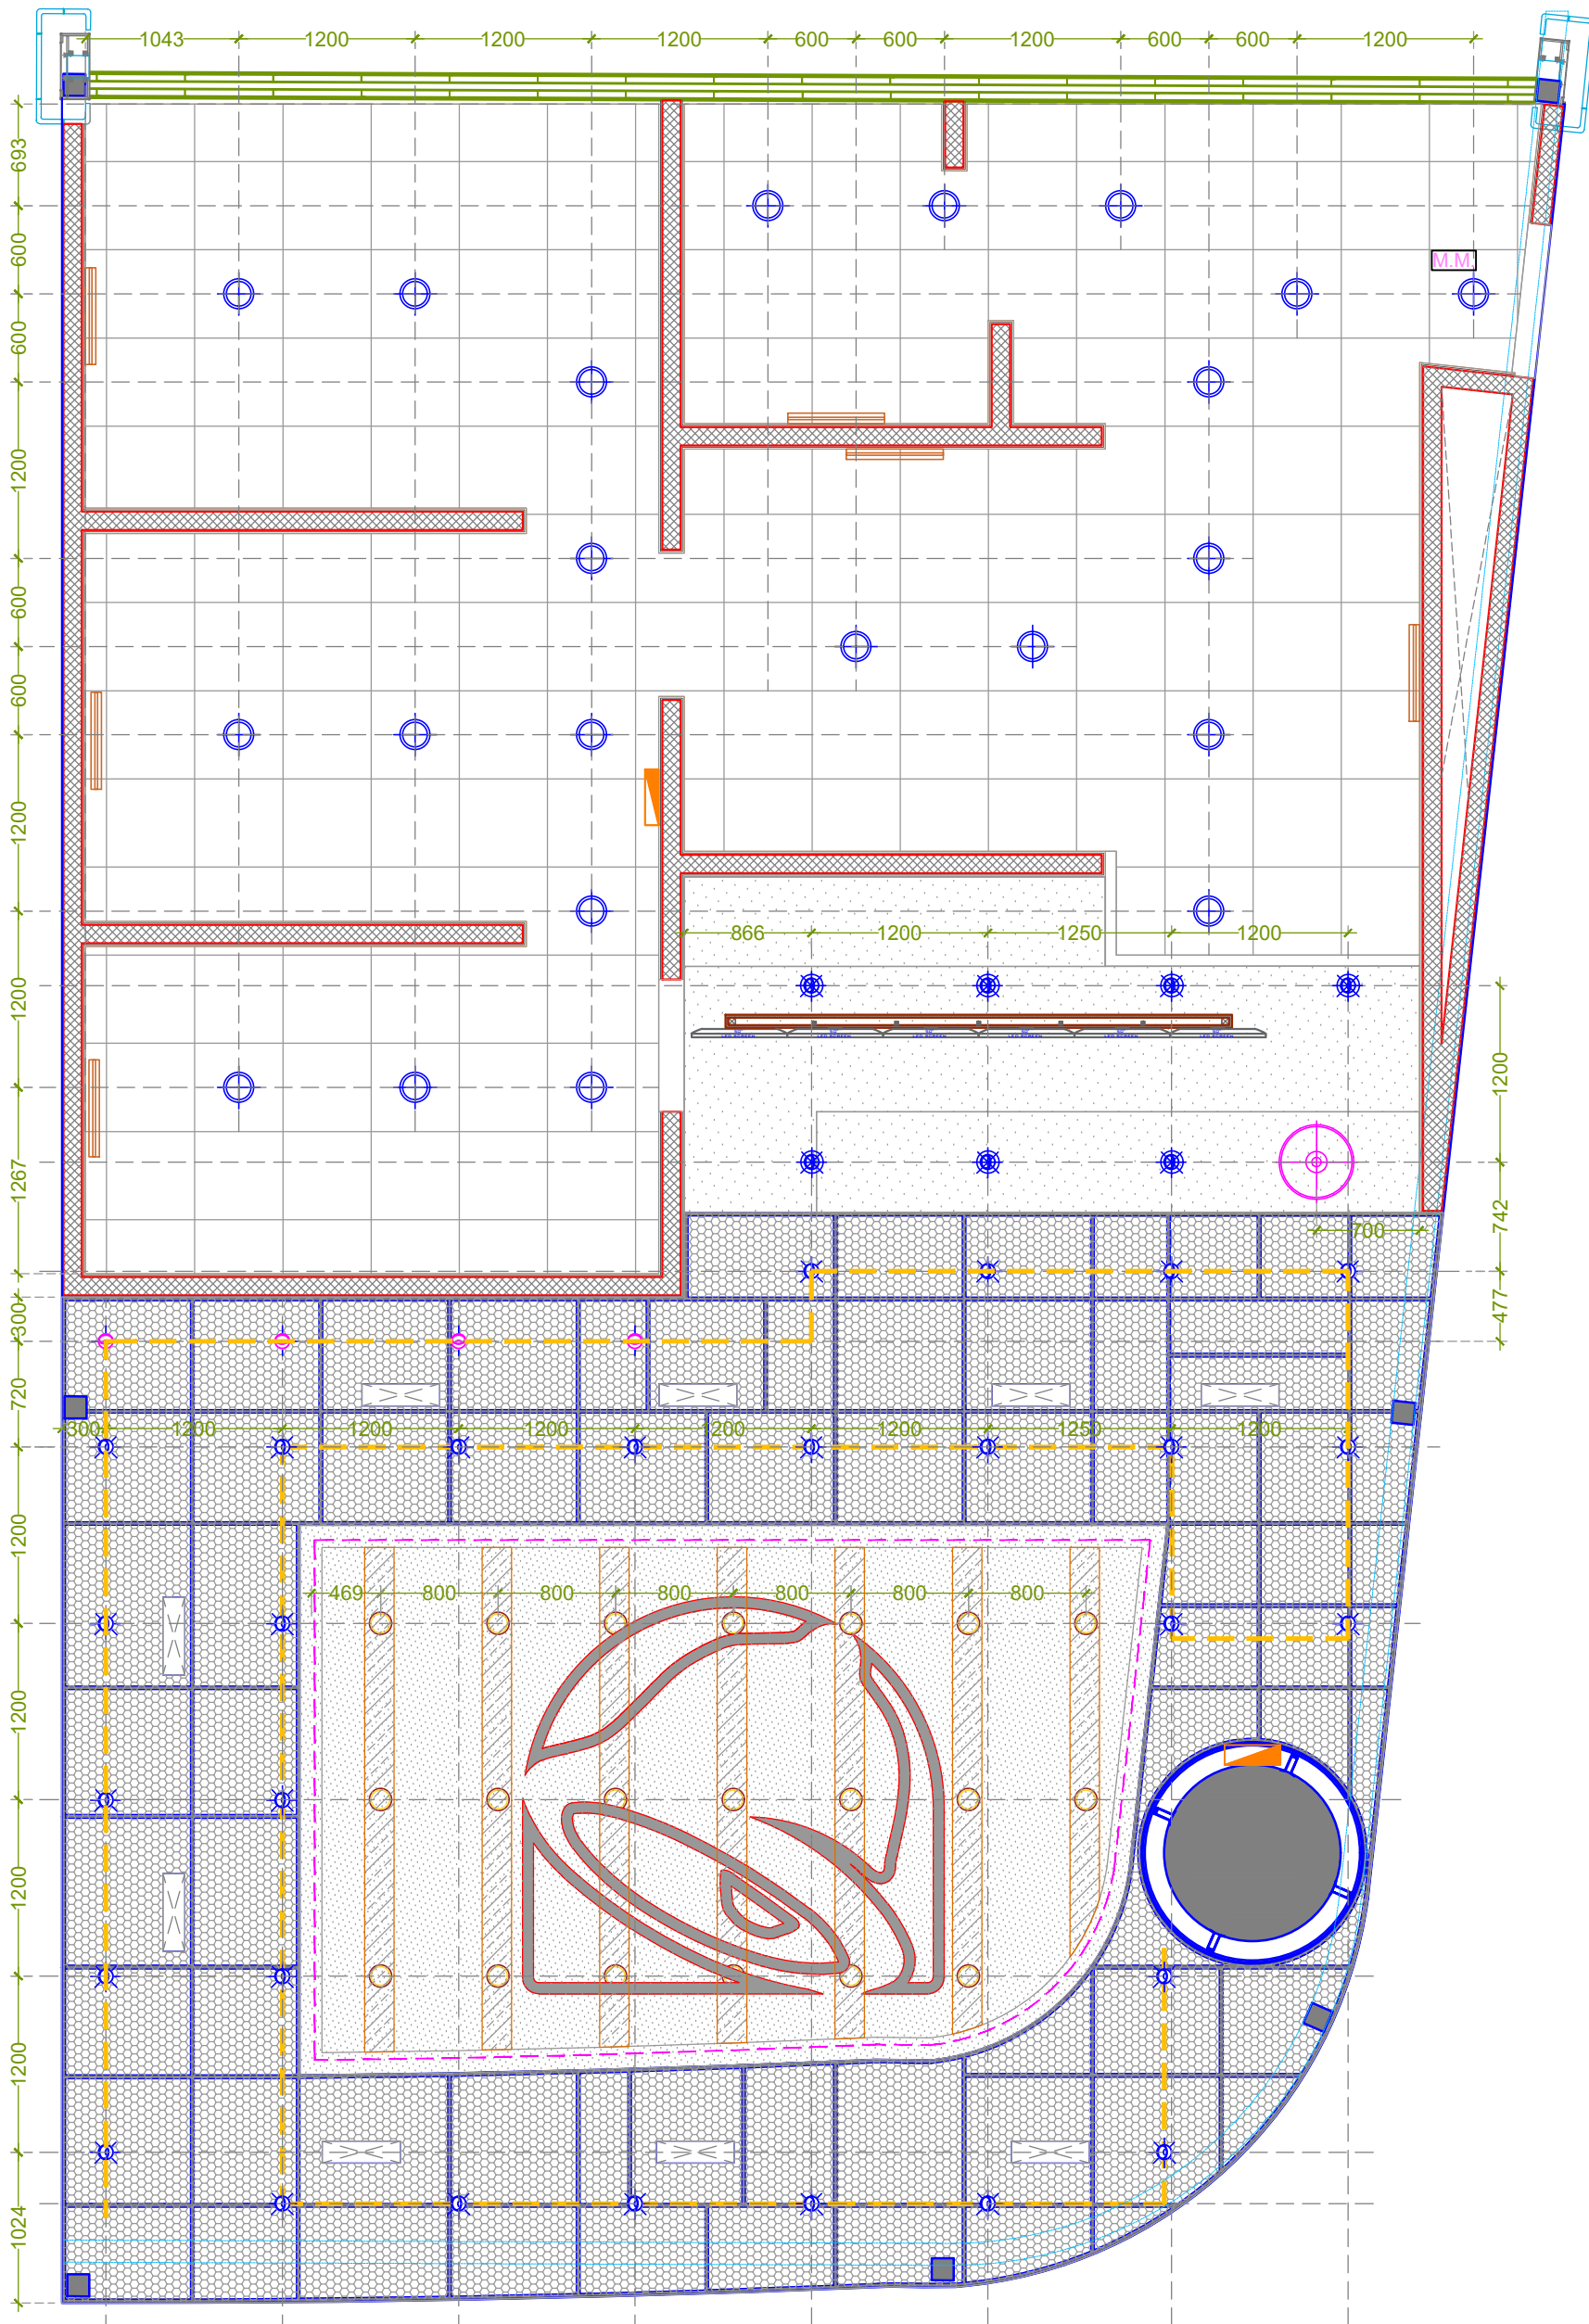

CHECK POINTS:

- 1) ALL THE LEVELS ARE FROM RESPECTIVE FINISH FLOOR LVL.
- 2) 24X24 MM PERIMETER TRIM TO BE USED.
- 3) METAL GRID CEILING DETIL TO BE FOLLOWED.
- 4) FOH CEILING SLAB/ STRUCTURE MEMBERS RACEWAY/ HANGING LIGHTS/ DUCTS/ OPEN CABLE TO BE PAINTED WITH GREY PAINT (DULUX 53BB 36/004 GREY COUTURE).

CONSULTANT

CONSULTANT

RELEASE FOR

INFORMATION | TENDER | CONSTRUCTION | AS BUILT

TITLE

LIGHTING LAYOUT

DATE | 17-10-2023

SCALE | NTS

DRAWN BY | AR. MANISH

CHECKED BY | AR. ANKIT

PRINTED BY | -

DWG. NO. | WD-D-20

LEGEND	SIZE	LOCATION	SPECIFICATIONS	QTY.
	Ø1'-8"	COUNTER	MS DECORATIVE LIGHT HEIGHT 2'-4" FROM COUNTER TOP	01
	Ø8"	BOH AREA	ANKUR XRL - LED - IP9090 15W 6500K WHITE FINISH C/TOUT 152MM	22
		MOH AREA	ANKUR LANA XRL - LED - IP9493 12W 4000K RECESSED DOWN LIGHT WHITE FINISH Size: H 60MM x DIA 84MM x C/TOUT 73MM	07
		FOH AREA	ANKUR XSL - LED - 3945 GU10 SURFACE MOUNTED SPOT BLACK FINISH- Yellow LED 7W	04
		FOH AREA	LED STRIP LIGHT 4000K (22W PER MT.)	01
		BOH AREA	LED TUBE LIGHT IN BETWEEN FALSE CEILING & ROOF SLAB ON WALL	06
		FOH AREA	ANKUR XSL - LED - 3929 12W 3000K BLK Dimmable. HEIGHT SAME AS BOTTOM OF DUCT	28
		FOH AREA	Ankur Euro XRL-LED-IP9317 8W , COB LED Recessed Light 3000k Fixture Colour Black, with Chrome Reflector.	20