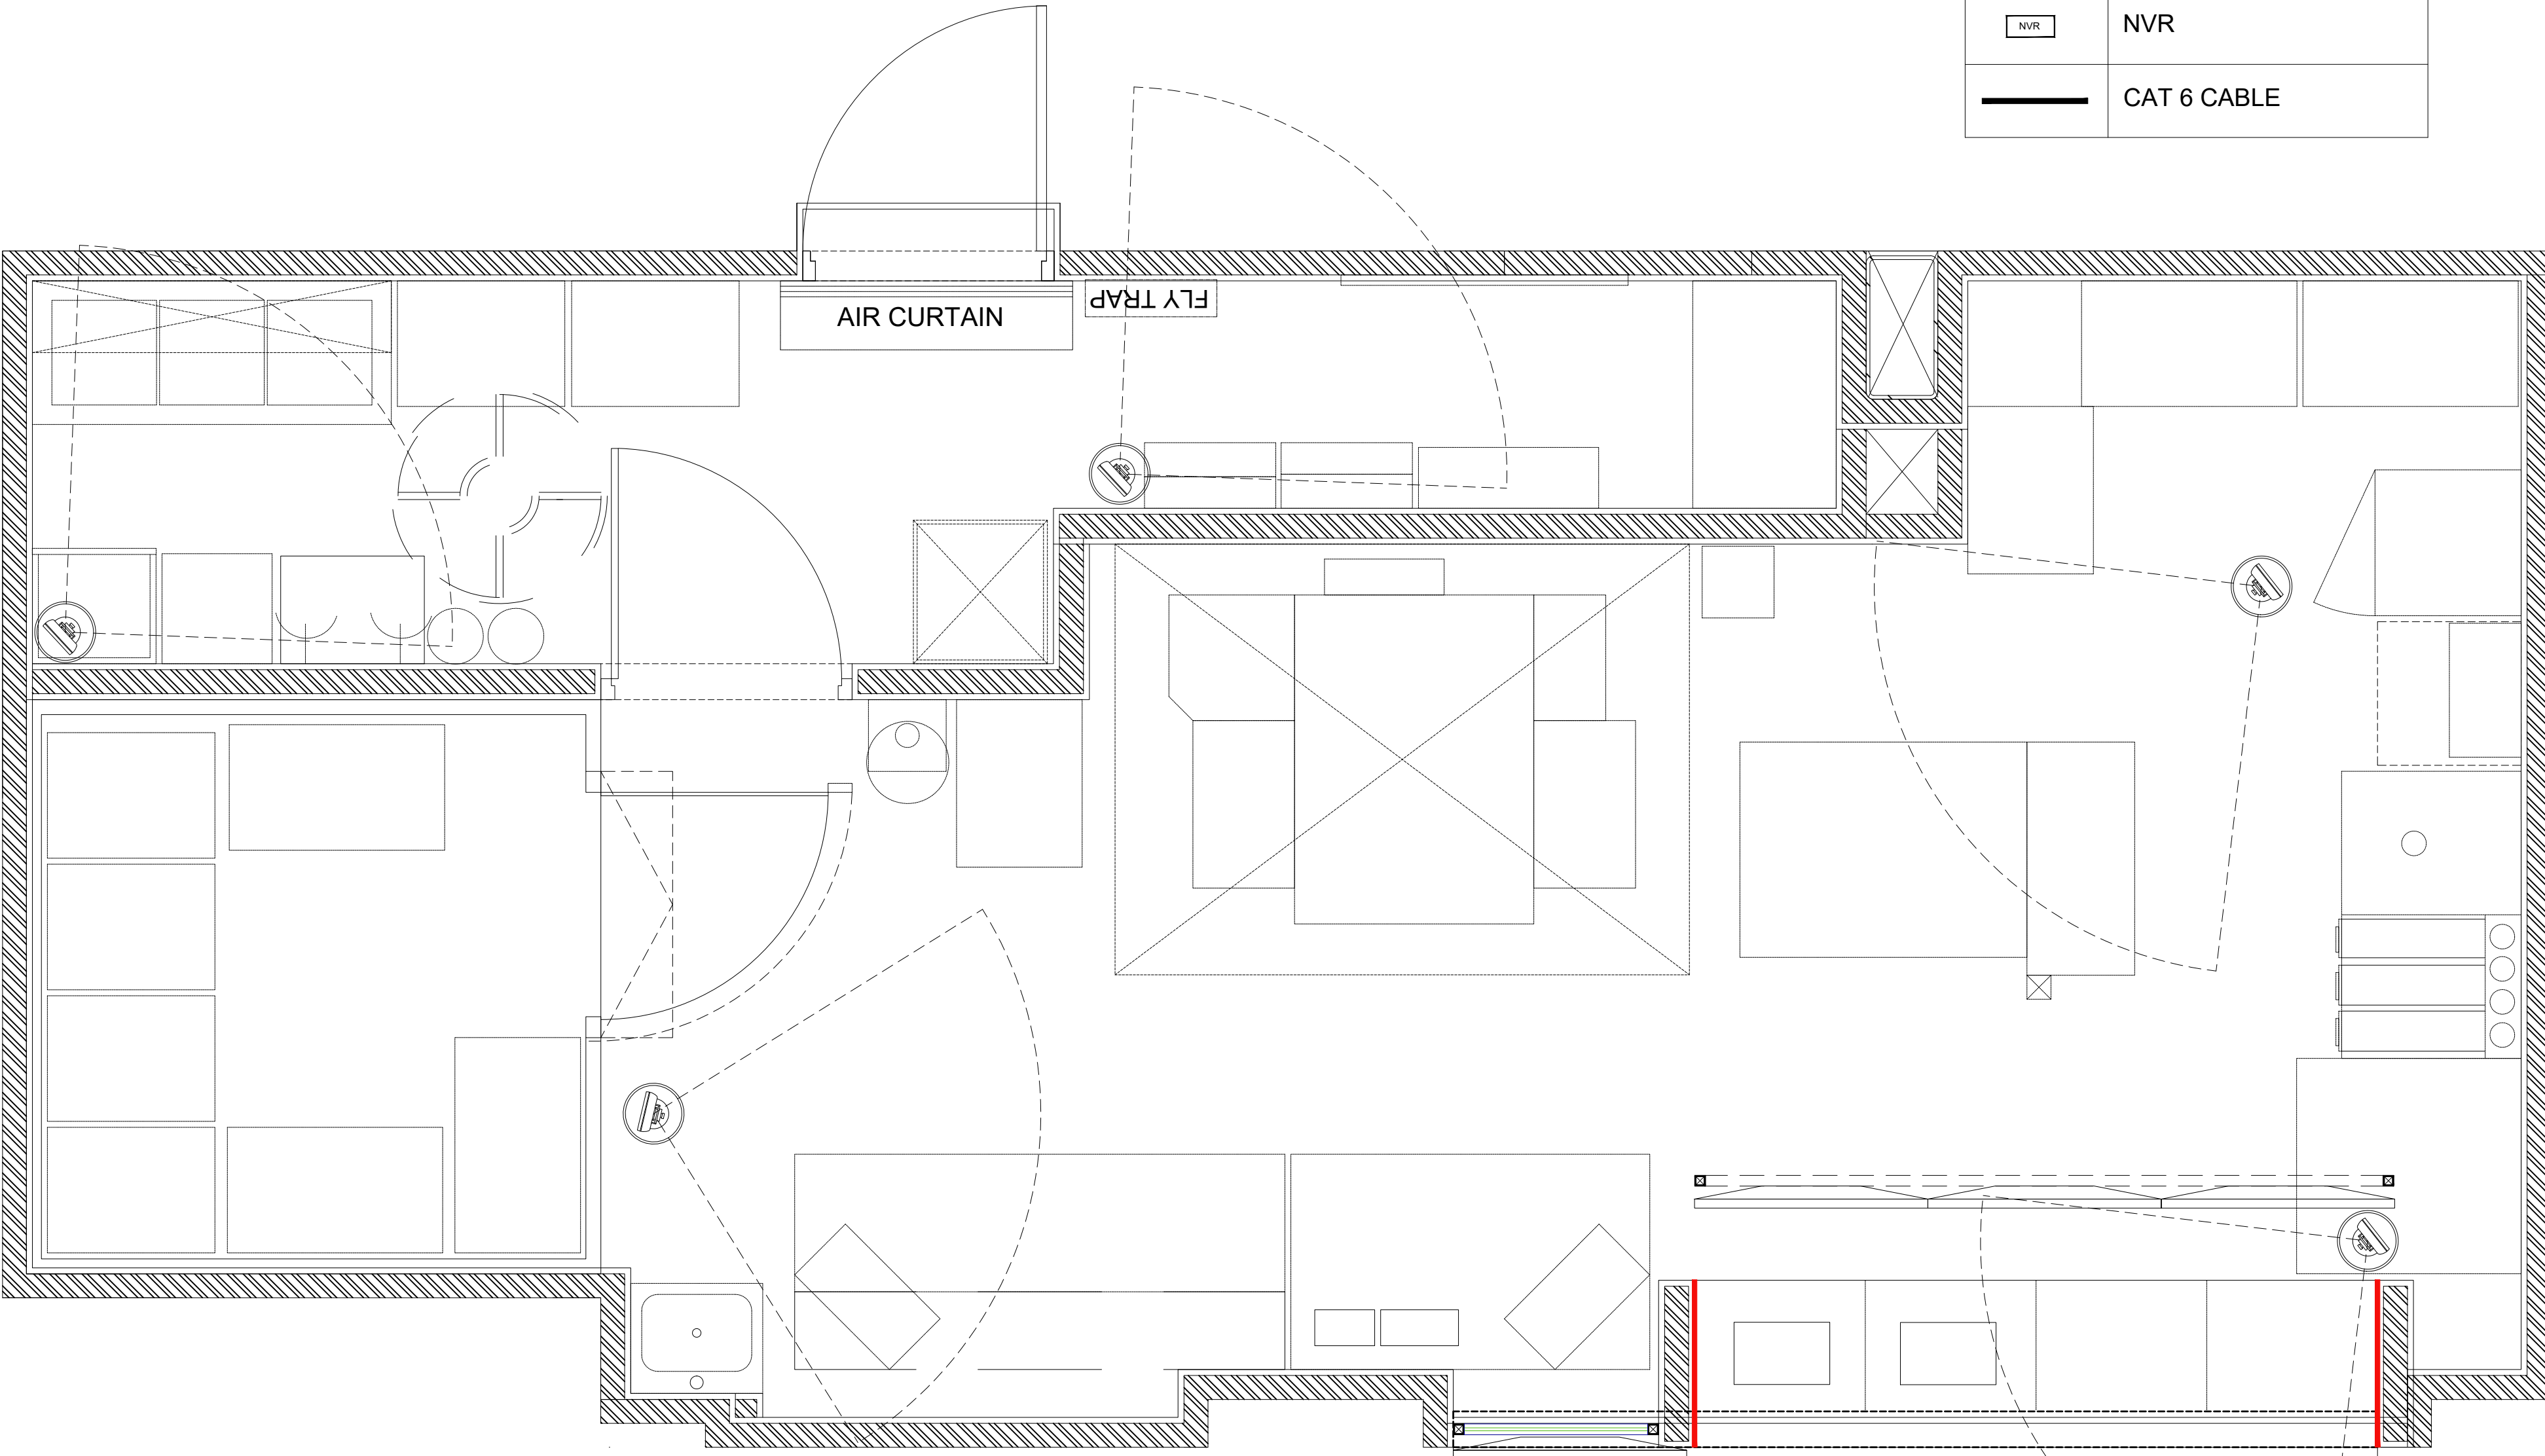

CCTV SYS LEGEND:-

SYMBOL	DESCRIPTION
	FIXED DOME CAMERA IR RANGE - UPTO 15FT
	NVR
	CAT 6 CABLE

**Domino's
Pizza**

JUBILANT FOODWORKS LTD.
(DOMINO'S PIZZA INDIA LTD.)
LOGIX TECHNO PARK, PLOT NO. 5,
TOWER - D, 5th FLOOR,
SECTOR - 127, NOIDA-201304,
PHONE: 0120-4090500, 4090594.

DISCLAIMER-
IN CASE OF ANY SITE DISCREPANCY,
PLEASE GET BACK TO CORPORATE
DESIGN TEAM

JUBILANT FOODWORKS
INDIA LTD.

PROJ : NIA

ZONE : NORTH

COUNTRY : INDIA.

RESTAURANT NO. : .

CARPET AREA : 521 SQ.FT.

CUSTOMER AREA : - SQ.FT.

KITCHEN AREA : 397 SQ.FT.

BOH AREA : 124 SQ.FT.

NO. OF COVERS :
NO. OF TABLE :
BOTTOM OF SLAB : -
BOTTOM OF BEAM : -
SHUTTER OPENING HT. : -

DRAWN BY : VARUN

CHECKED BY :

ISSUED ON : 09-12-2024

REVISION NO.	REVISION DATE
1	-2024
2	-2024
3	-2024
4	-2024

REMARKS :

SCALE : NOT TO SCALE.

SHEET NO. : 12
SHEET TITLE : CAMERA PLAN

TENTATIVE DWG