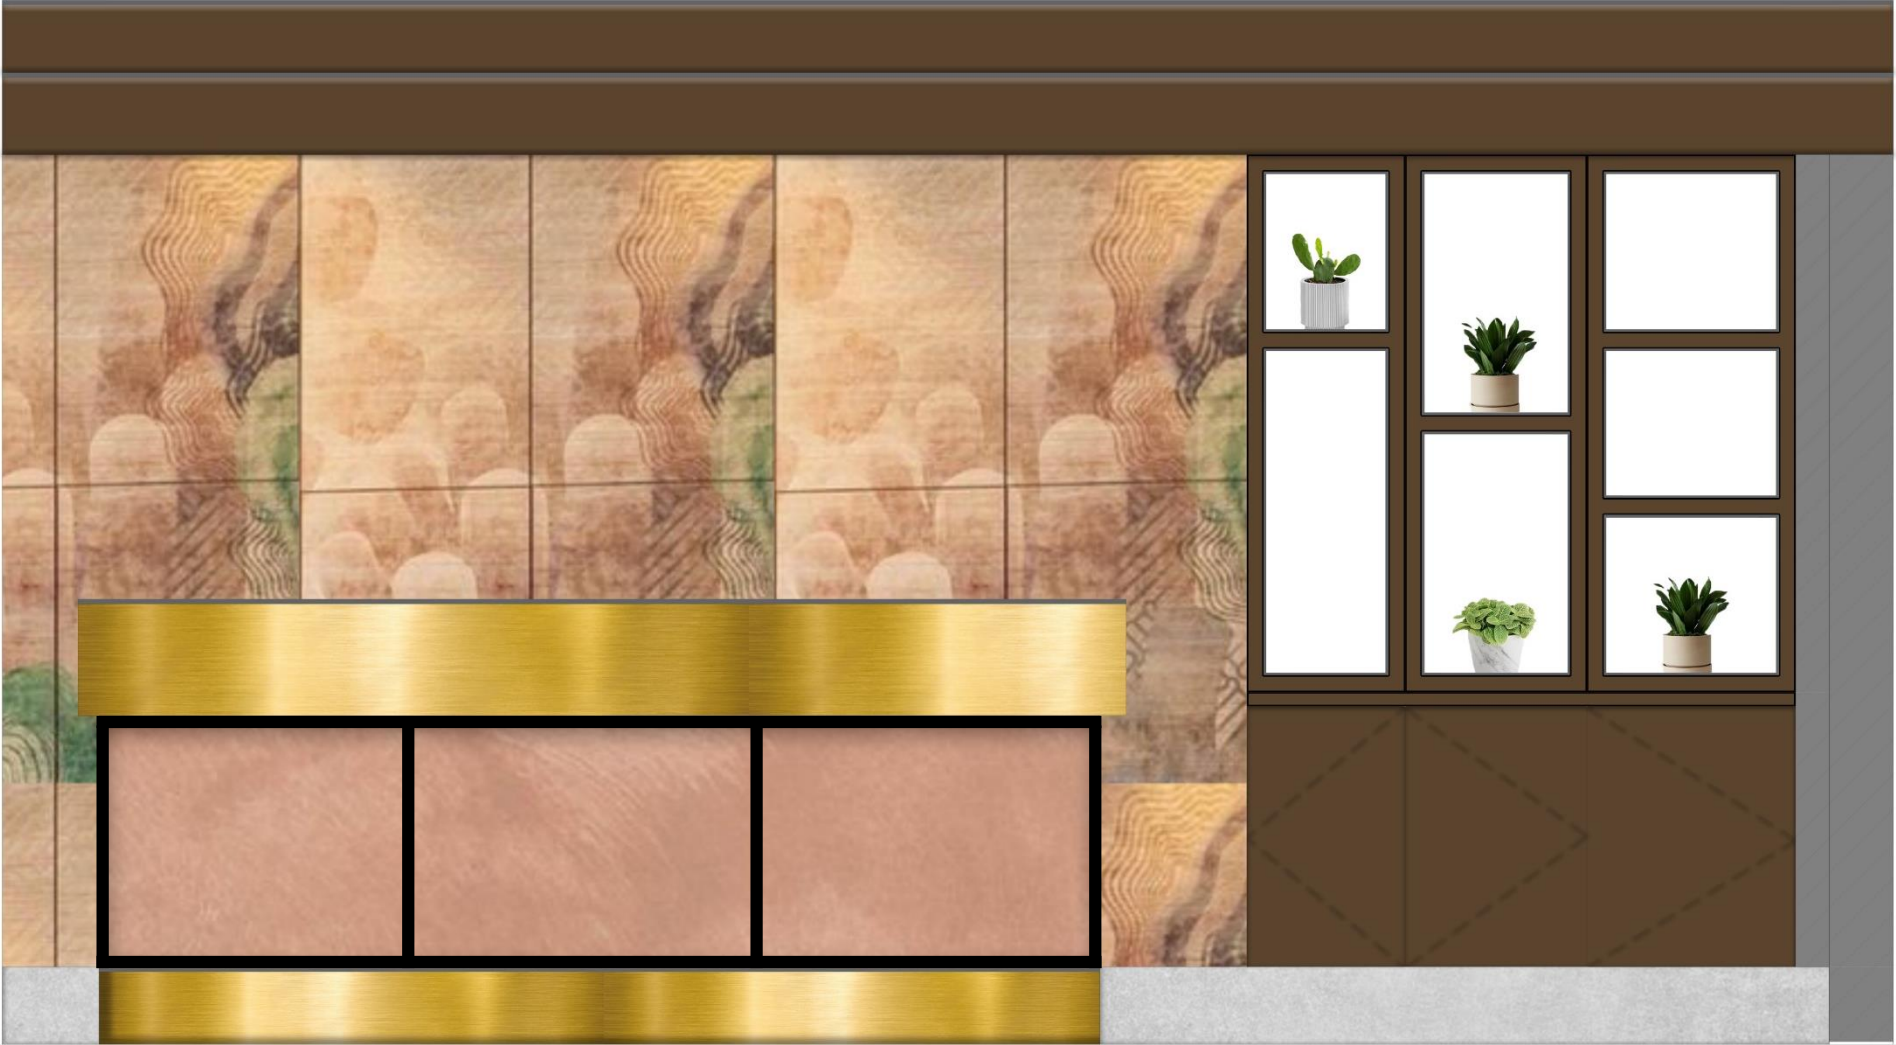

**KOLKATA
INTERNATIONAL
BUSINESS LOUNGE**

21-08-24

Modification of Reception area

CHECK NEXT SLIDE

PROPOSED CHANGE IN RECEPTION DESK

BRASS PLATE

WOODEN MOLDING

WALLPAPER

WALLPAPER

PROPOSED CHANGE IN BACK DROP

Reception area back drop

RENDER

Reception area

BAR COUNTER LIGHT

BAR COUNTER HANING LIGHT

Rework the color scheme as well as the wall designs

CHECK NEXT SLIDE

REFERENCE

RENDER

Elevation

wallpaper

Change the colour scheme

Change the colour scheme

CHECK NEXT SLIDE

Need to fix more light as per Existing also change the colour scheme

Tile border on top

Veneer

RENDER

Need to change Table top Laminate

CENTURY LAMINATE _WHITE OAK WOOD

Change Venner and Laminate, if required colour scheme also