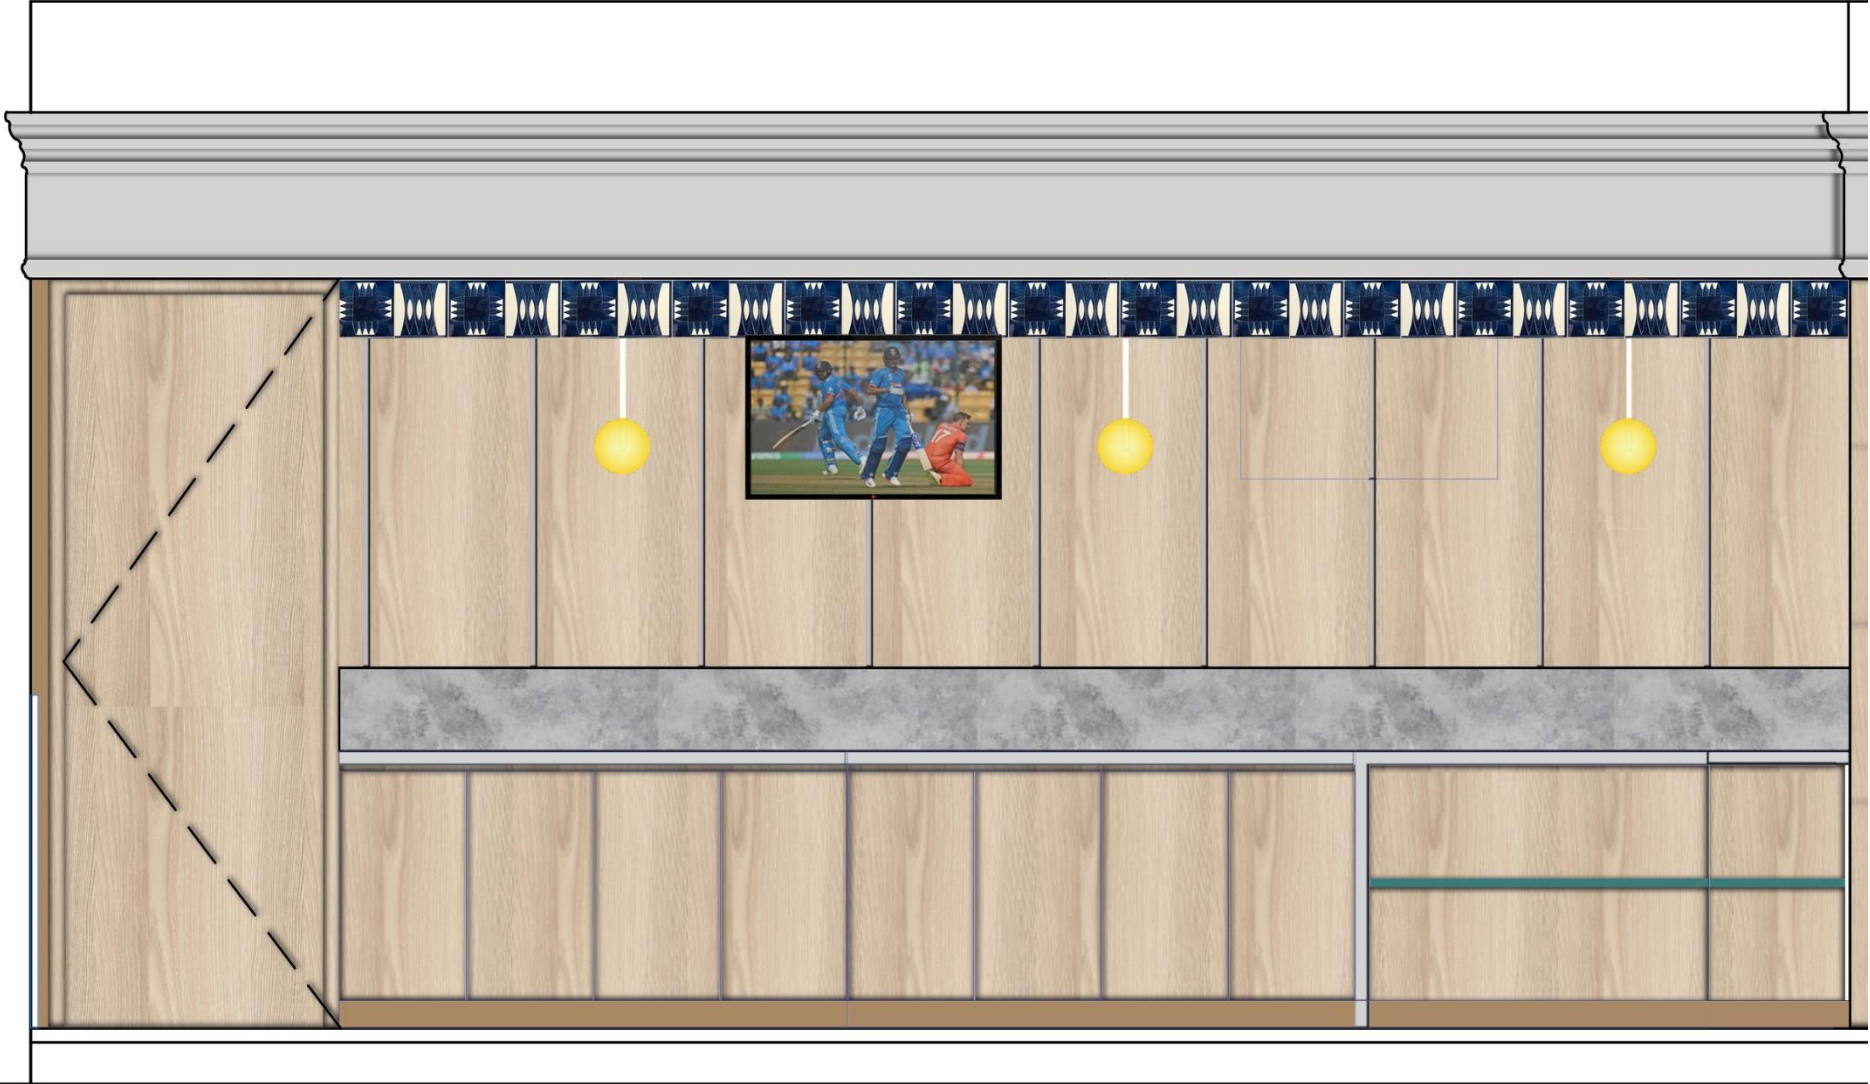

Need to Change Railing design

CHECK NEXT SLIDE

Railing

Requirements of New high Table with high chairs to increase sitting capacity

CHECK NEXT SLIDE

LEDGE TABLE

PASSAGE HANGING LIGHT

Central hanging light

Need to fix more light as per Existing also change the colour scheme

Tile border on top

Veneer

RENDER

Need to change Table top Laminate

CENTURY LAMINATE _WHITE OAK WOOD

Change Venner and Laminate, if required colour scheme also