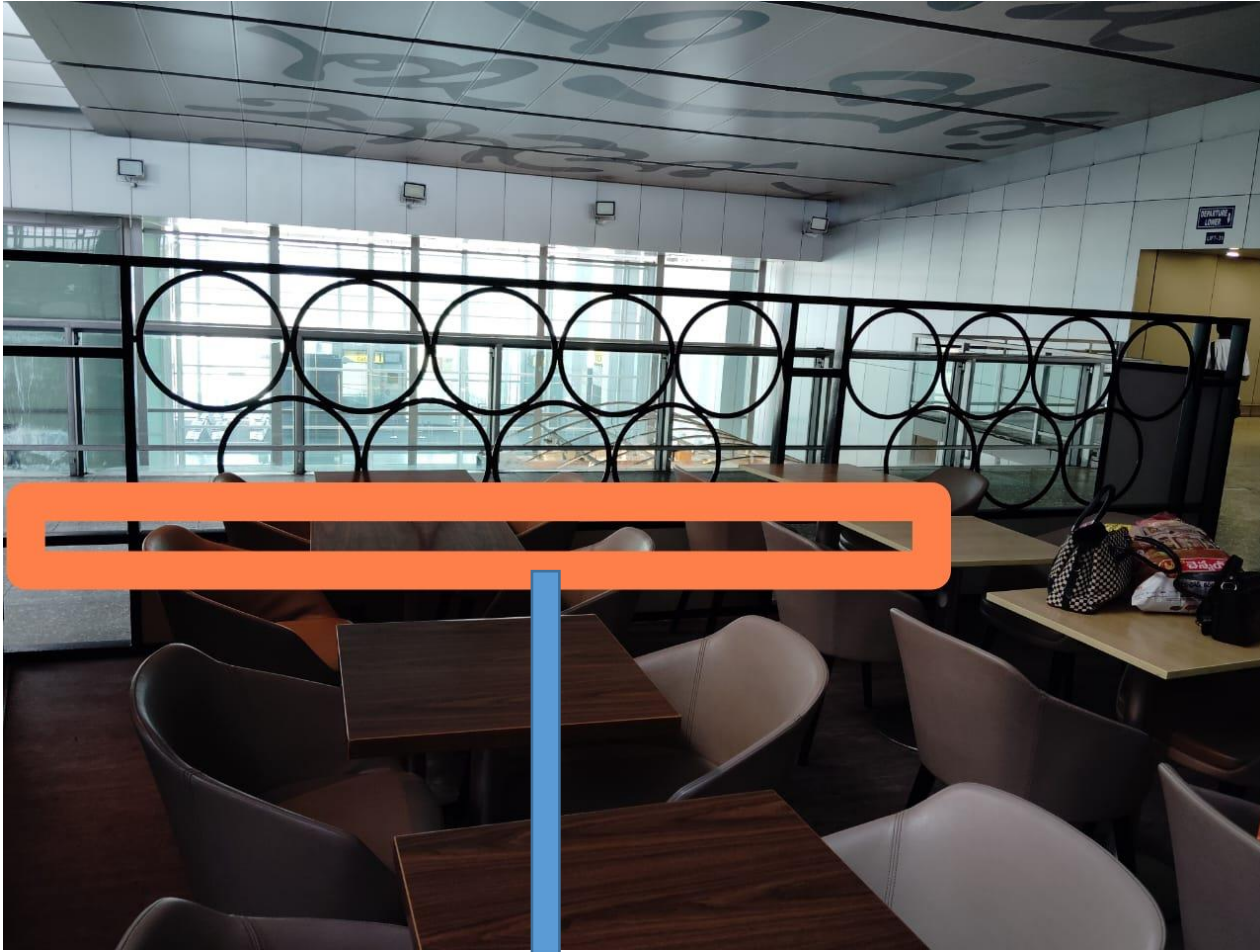

WALLPAPER

PROPOSED CHANGE IN BACK DROP

Reception area back drop

RENDER

Reception area

BAR COUNTER LIGHT

BAR COUNTER HANING LIGHT

Rework the color scheme as well as the wall designs

CHECK NEXT SLIDE

REFERENCE

RENDER

Elevation

wallpaper

Change the colour scheme

Change the colour scheme

CHECK NEXT SLIDE

Need to Change Railing design

CHECK NEXT SLIDE

Railing

Requirements of New high Table with high chairs to increase sitting capacity

CHECK NEXT SLIDE

LEDGE TABLE

PASSAGE HANGING LIGHT

Central hanging light