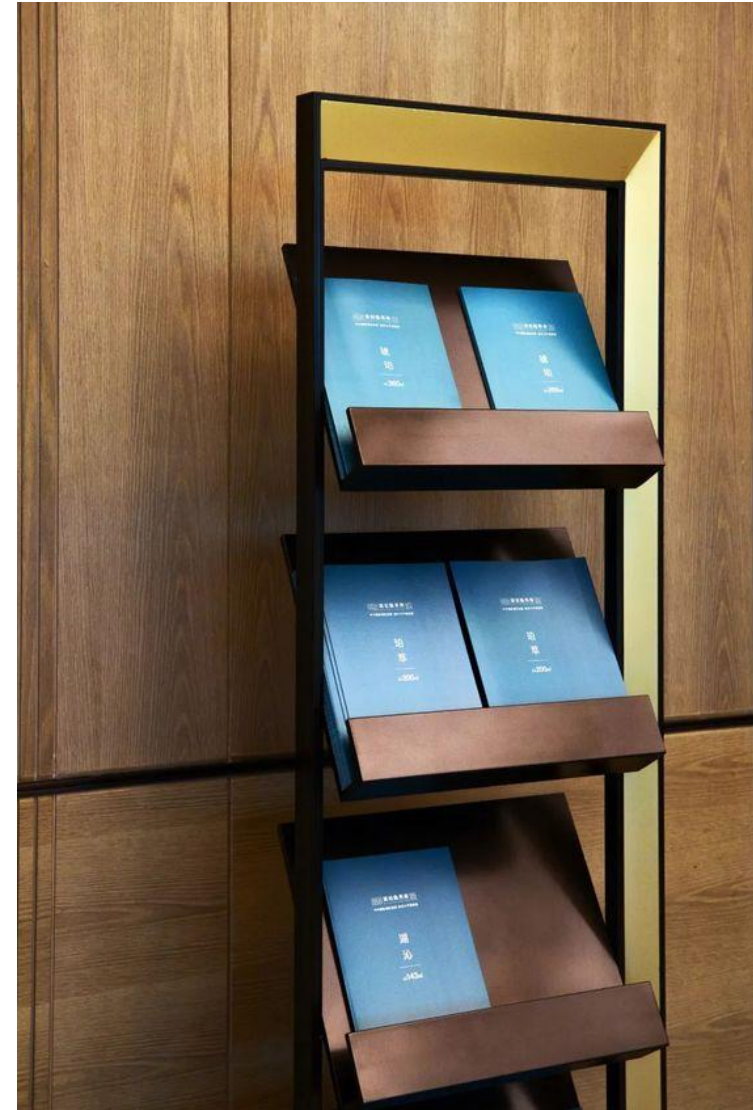

CENTURY LAMINATE _WHITE OAK WOOD

RENDER

Need to Change upholstery

ABOONE | 119

HOME EMPIRE
SUNSPOT SR. - 04

ABOONE | 108

ABOONE | 106

Need to Fix design stand for News paper station