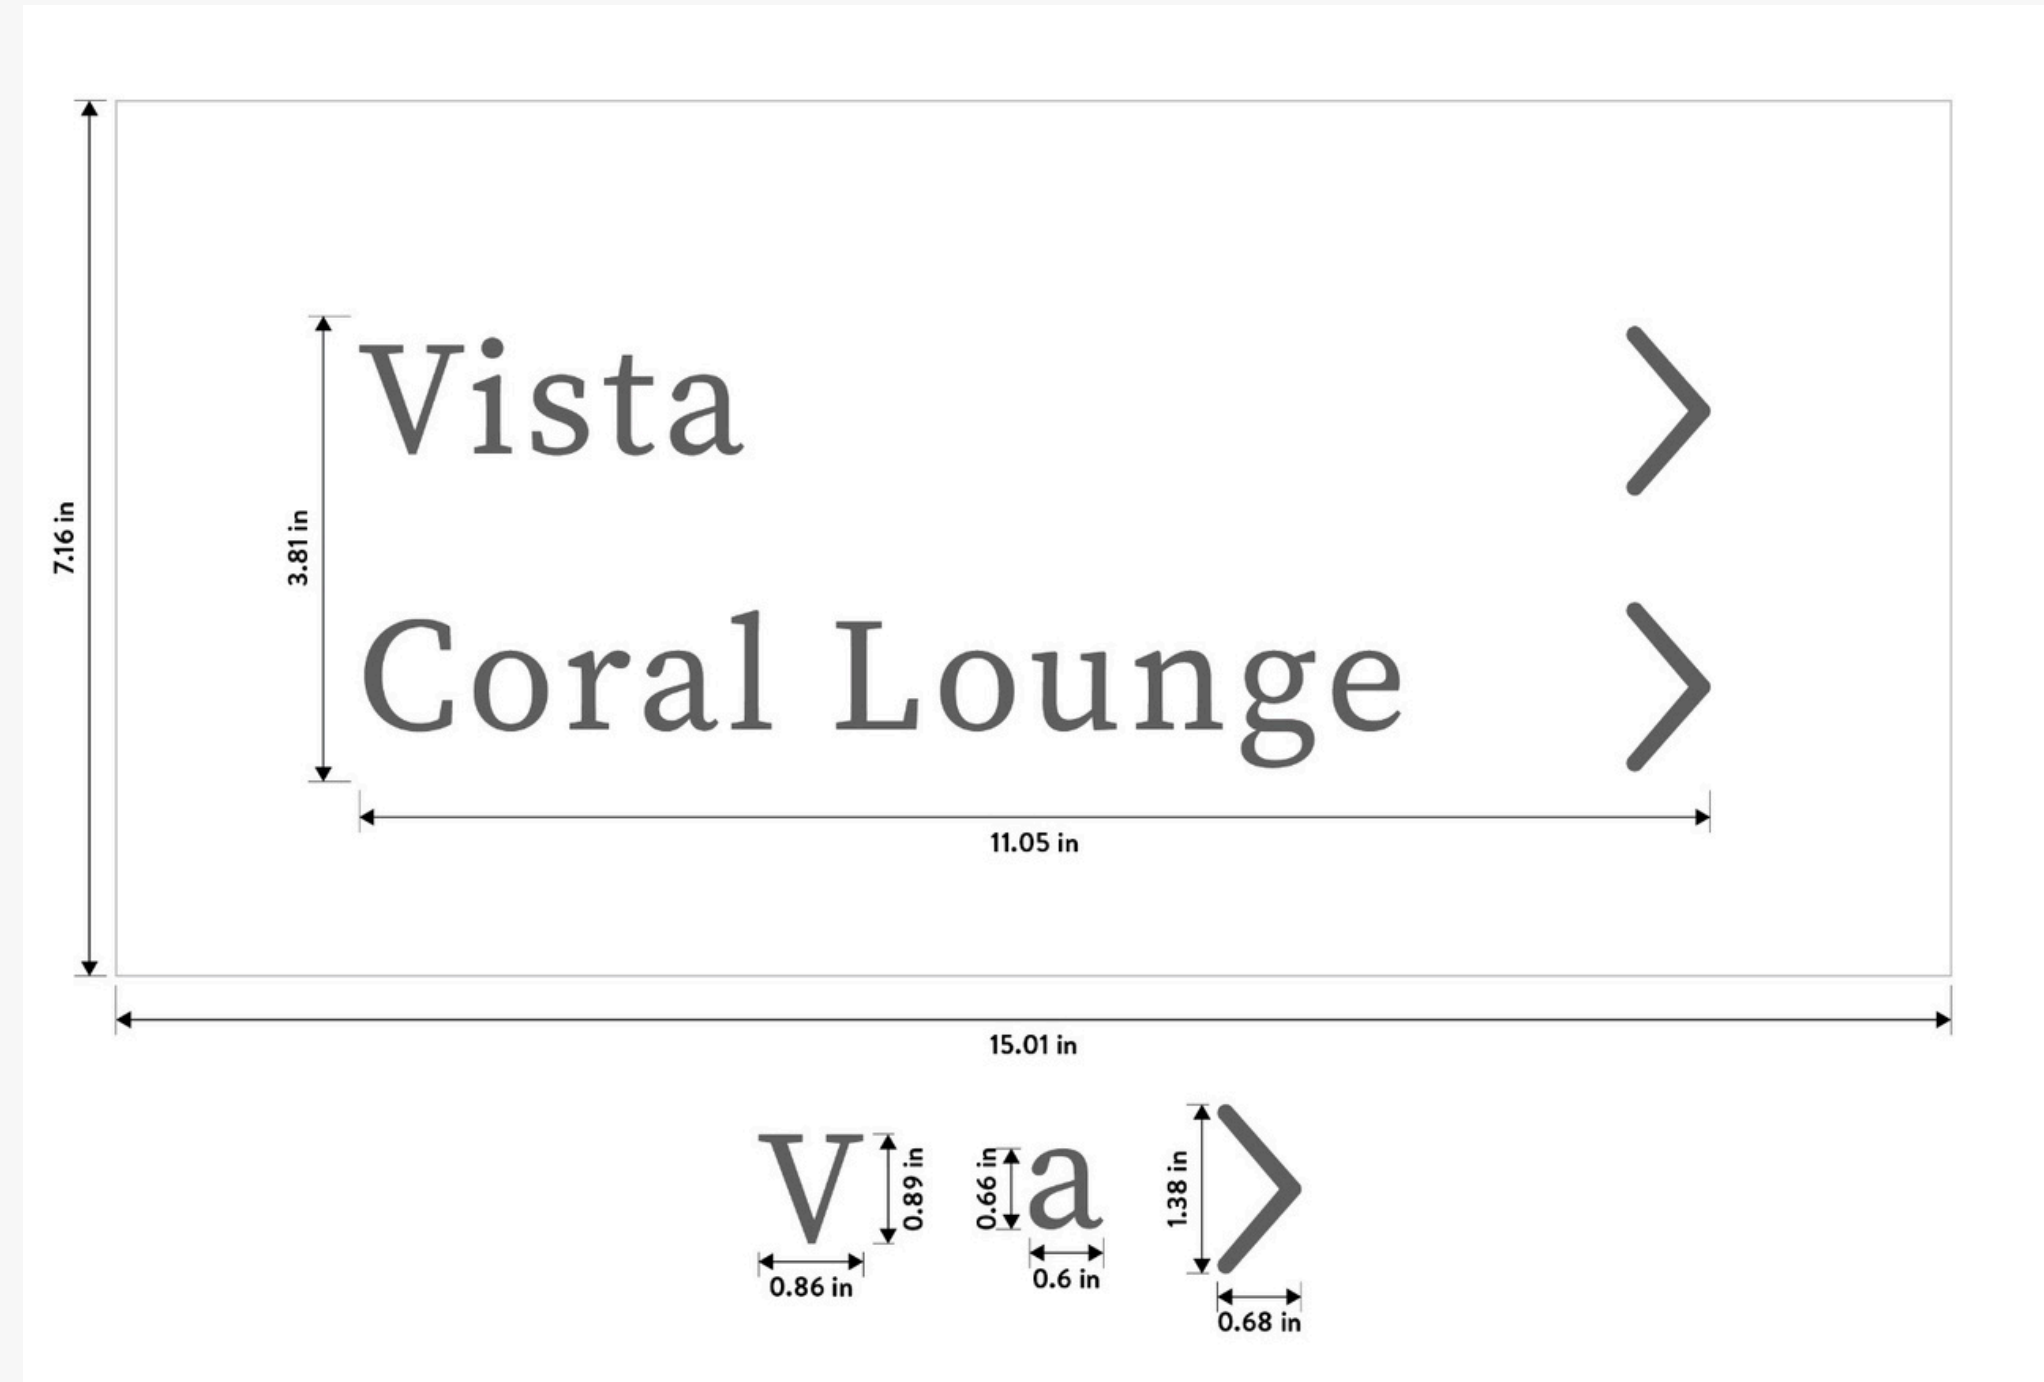

20 YEARS *of* ICONIC CELEBRATIONS

SIGNAGES

Material

Color - rose gold
Texture - Matt, textured
1.5 MM Stainless Steel
Rose Gold Finish PVD
Coated Plate Lasercut
with etching in Brown
Colour with Backside
Clear Acrylic backing with
3M tapes for mounting

3MM Acrylic
1.5 MM Metal Sheet

Directional Signage - Restroom

Door height - 8'6"
Door width - 4'2" (50
inches)

Font - Source Serif

Directional Signage - Vista

Wall height - 7'4"
Wall width - 5"
(approx)

Font - Source Serif

Directional Signage - Outside Sales Office

Wall height - 7'4"

Wall width - 3'

Signage from bottom - 5'3"

Signage size - 13.5" x 6"

Font - Source Serif

Directional Signage - Coral Lounge Door

Door height - 6'9"
Door width - 2'11"

Directional Signage - Kitchen

Door height - 6'9"
Door width - 2'11"

Font - Source Serif

Directional Signage - Entrance

Door height - 8'4"
(105 inches)
Door width - 4'3"