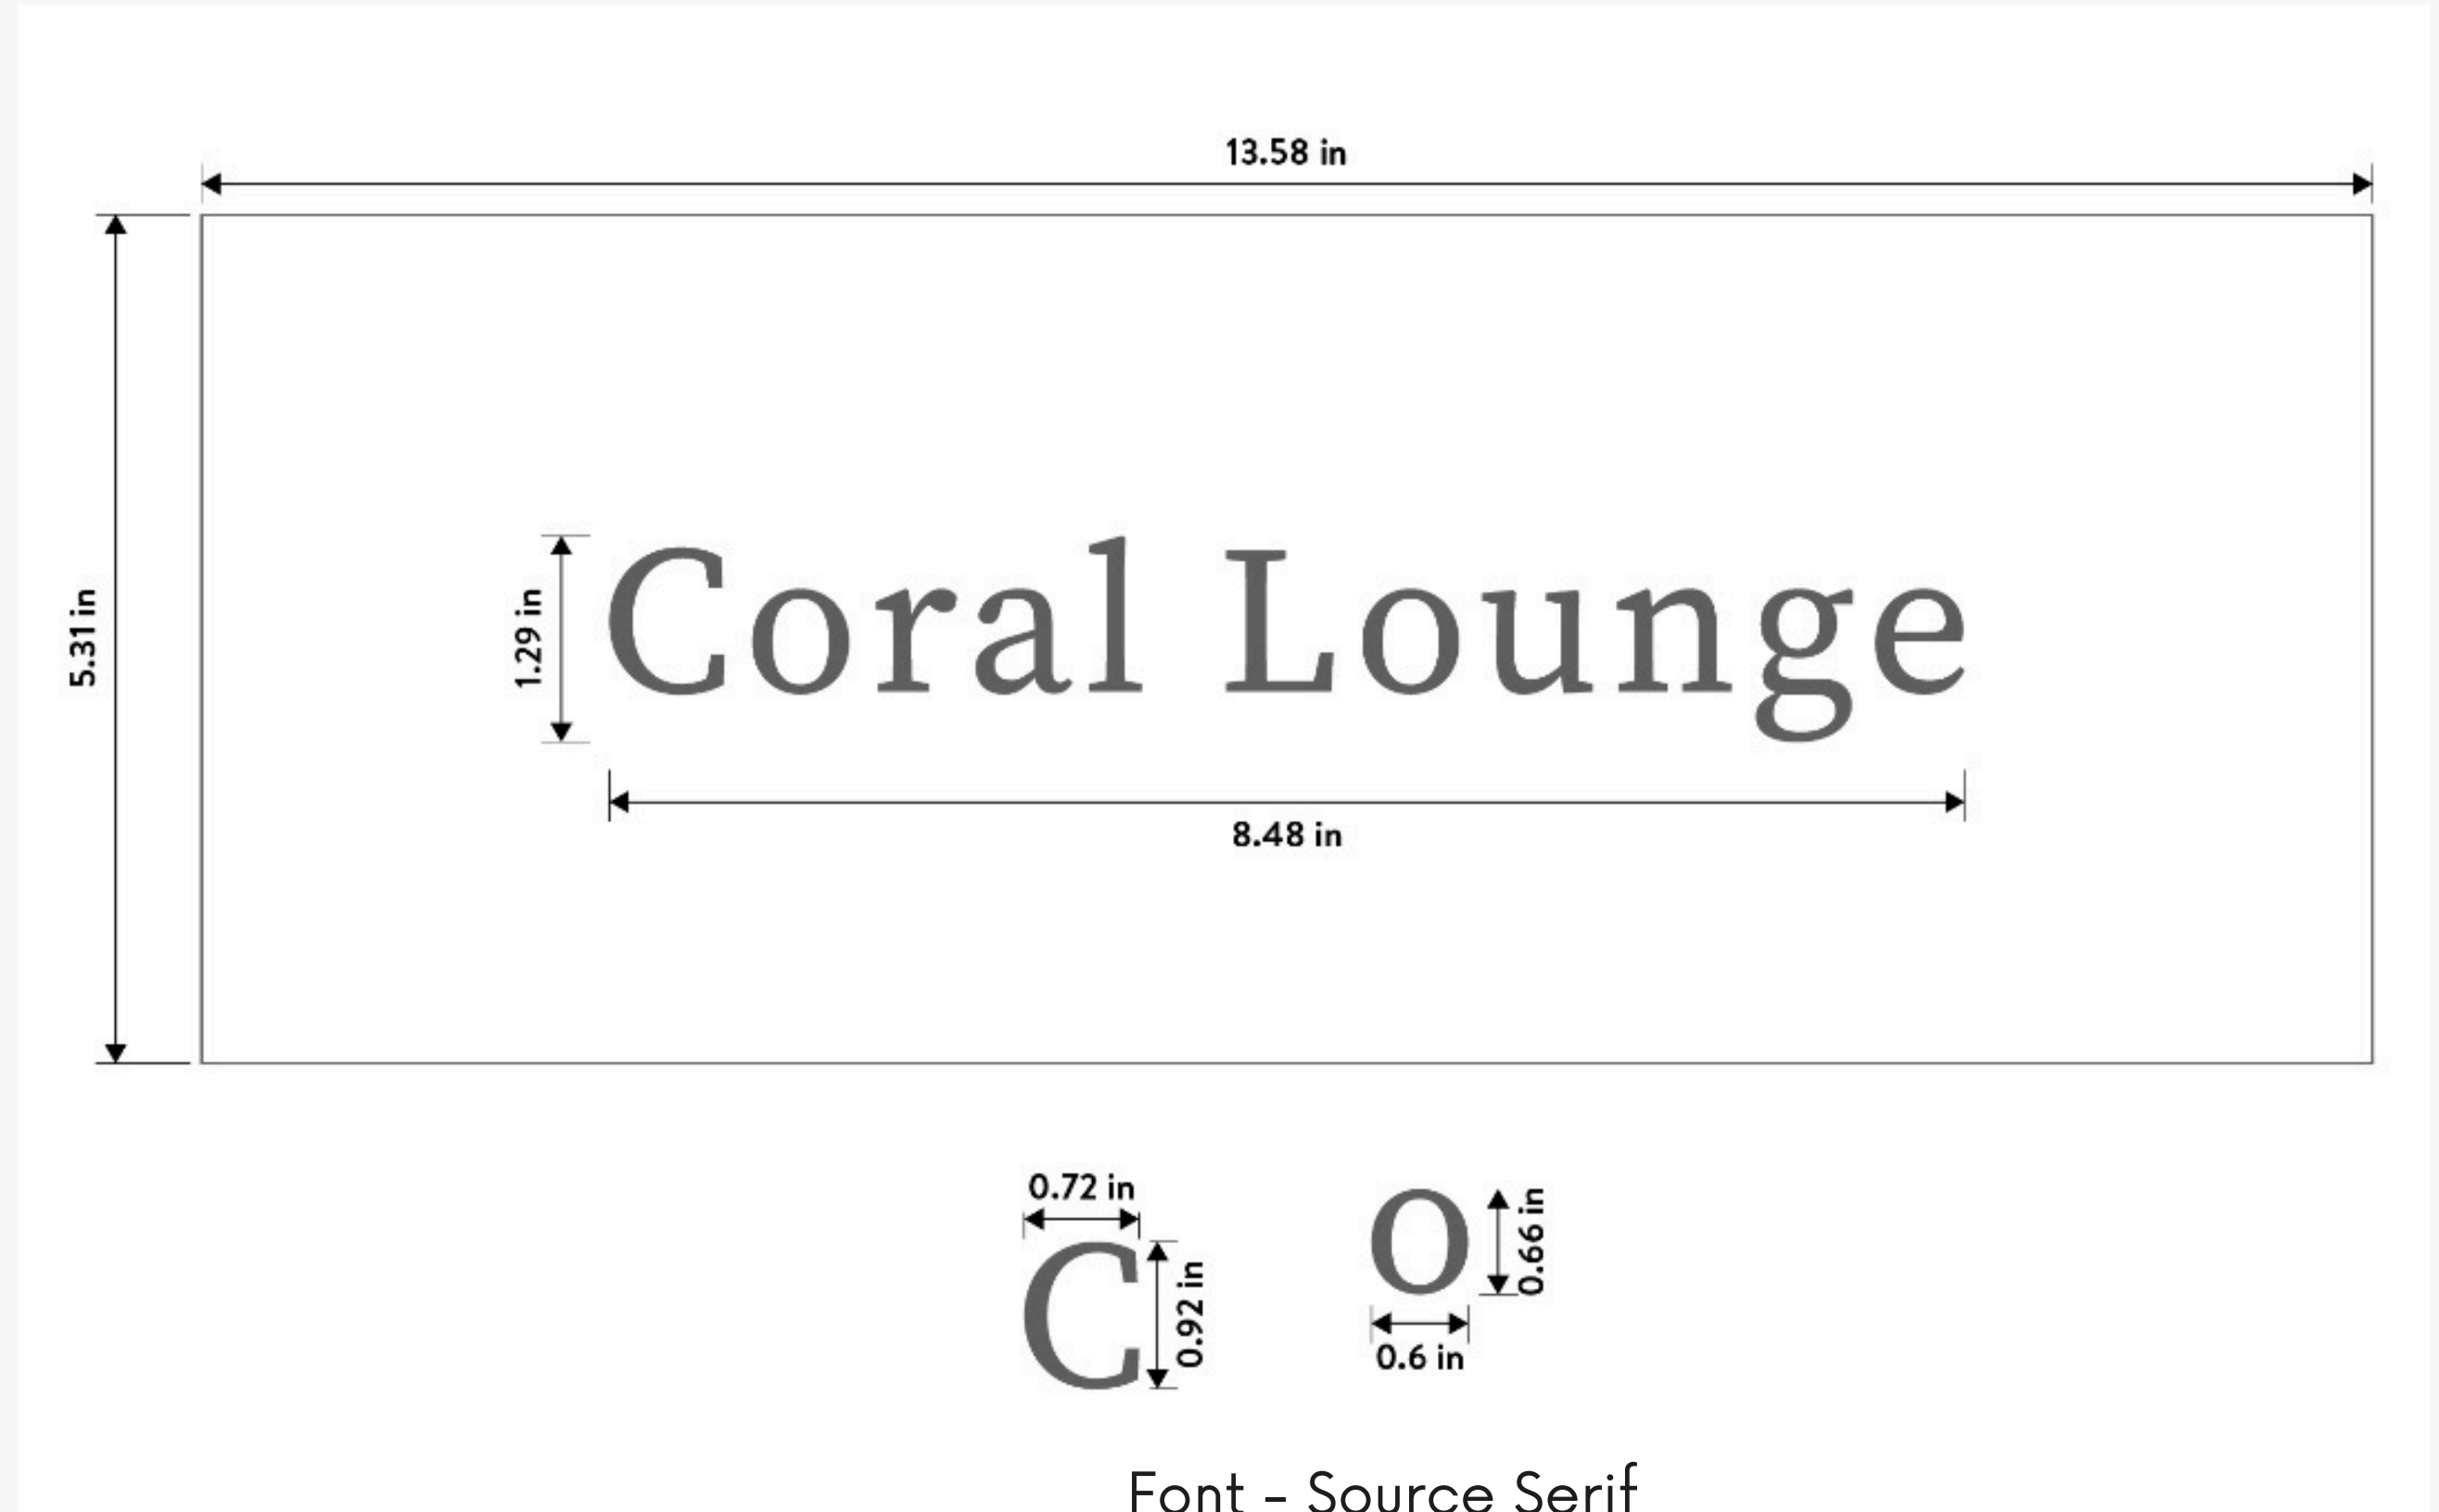

20 YEARS *of* ICONIC CELEBRATIONS

SIGNAGES

Material

Color - rose gold
Texture - Matt, textured
1.5 MM Stainless Steel
Rose Gold Finish PVD
Coated Plate Lasercut
with etching in Brown
Colour with Backside
Clear Acrylic backing with
3M tapes for mounting

3MM Acrylic
1.5 MM Metal Sheet

Directional Signage - Restroom

Door height - 8'6"
Door width - 4'2" (50
inches)

Font - Source Serif

Directional Signage - Vista

Wall height - 7'4"
Wall width - 5"
(approx)

Font - Source Serif

Directional Signage - Outside Sales Office

Wall height - 7'4"

Wall width - 3'

Signage from bottom - 5'3"

Signage size - 13.5" x 6"

Font - Source Serif

Directional Signage - Coral Lounge Door

Door height - 6'9"
Door width - 2'11"

Directional Signage - Kitchen

Door height - 6'9"
Door width - 2'11"

Font - Source Serif

Directional Signage - Entrance

Door height - 8'4"
(105 inches)
Door width - 4'3"