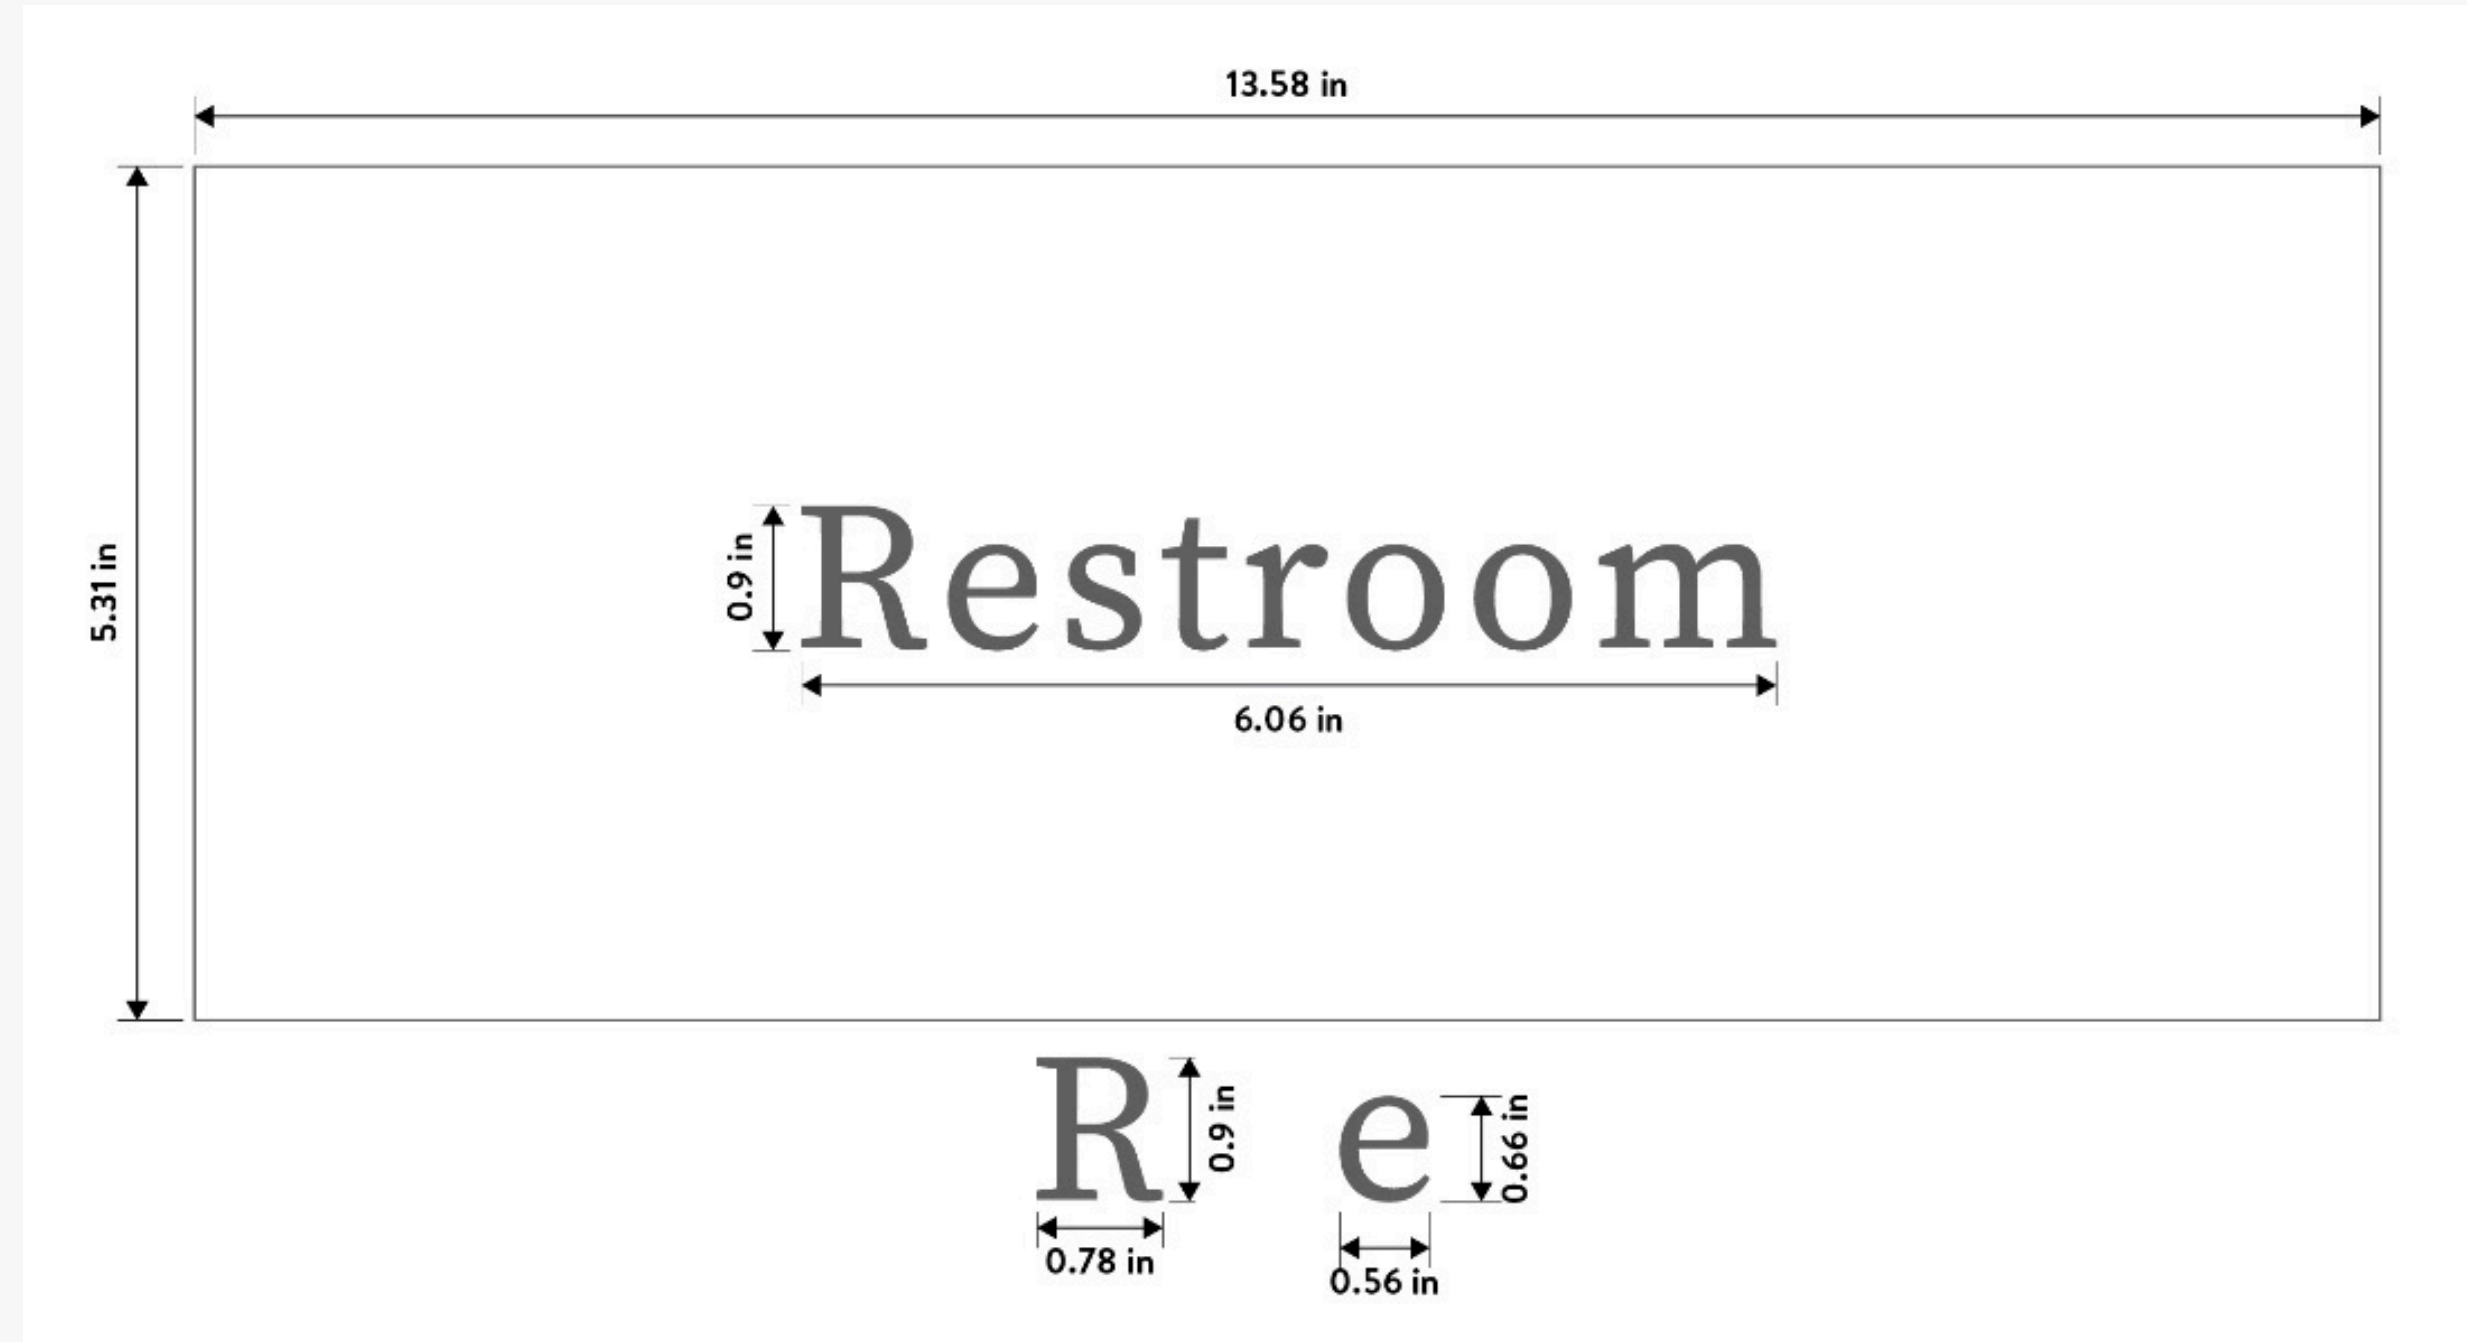

20 YEARS *of* ICONIC CELEBRATIONS

SIGNAGES

Material

Color - rose gold
Texture - Matt, textured
1.5 MM Stainless Steel
Rose Gold Finish PVD
Coated Plate Lasercut
with etching in Brown
Colour with Backside
Clear Acrylic backing with
3M tapes for mounting

3MM Acrylic
1.5 MM Metal Sheet

Directional Signage - Restroom

Door height - 8'6"
Door width - 4'2" (50
inches)

Font - Source Serif

Directional Signage - Vista

Wall height - 7'4"
Wall width - 5"
(approx)

Font - Source Serif

Directional Signage - Outside Sales Office

Wall height - 7'4"

Wall width - 3'

Signage from bottom - 5'3"

Signage size - 13.5" x 6"

Font - Source Serif

Directional Signage - Coral Lounge Door

Door height - 6'9"
Door width - 2'11"

Directional Signage - Kitchen

Door height - 6'9"
Door width - 2'11"

Font - Source Serif

Directional Signage - Entrance

Door height - 8'4"
(105 inches)
Door width - 4'3"