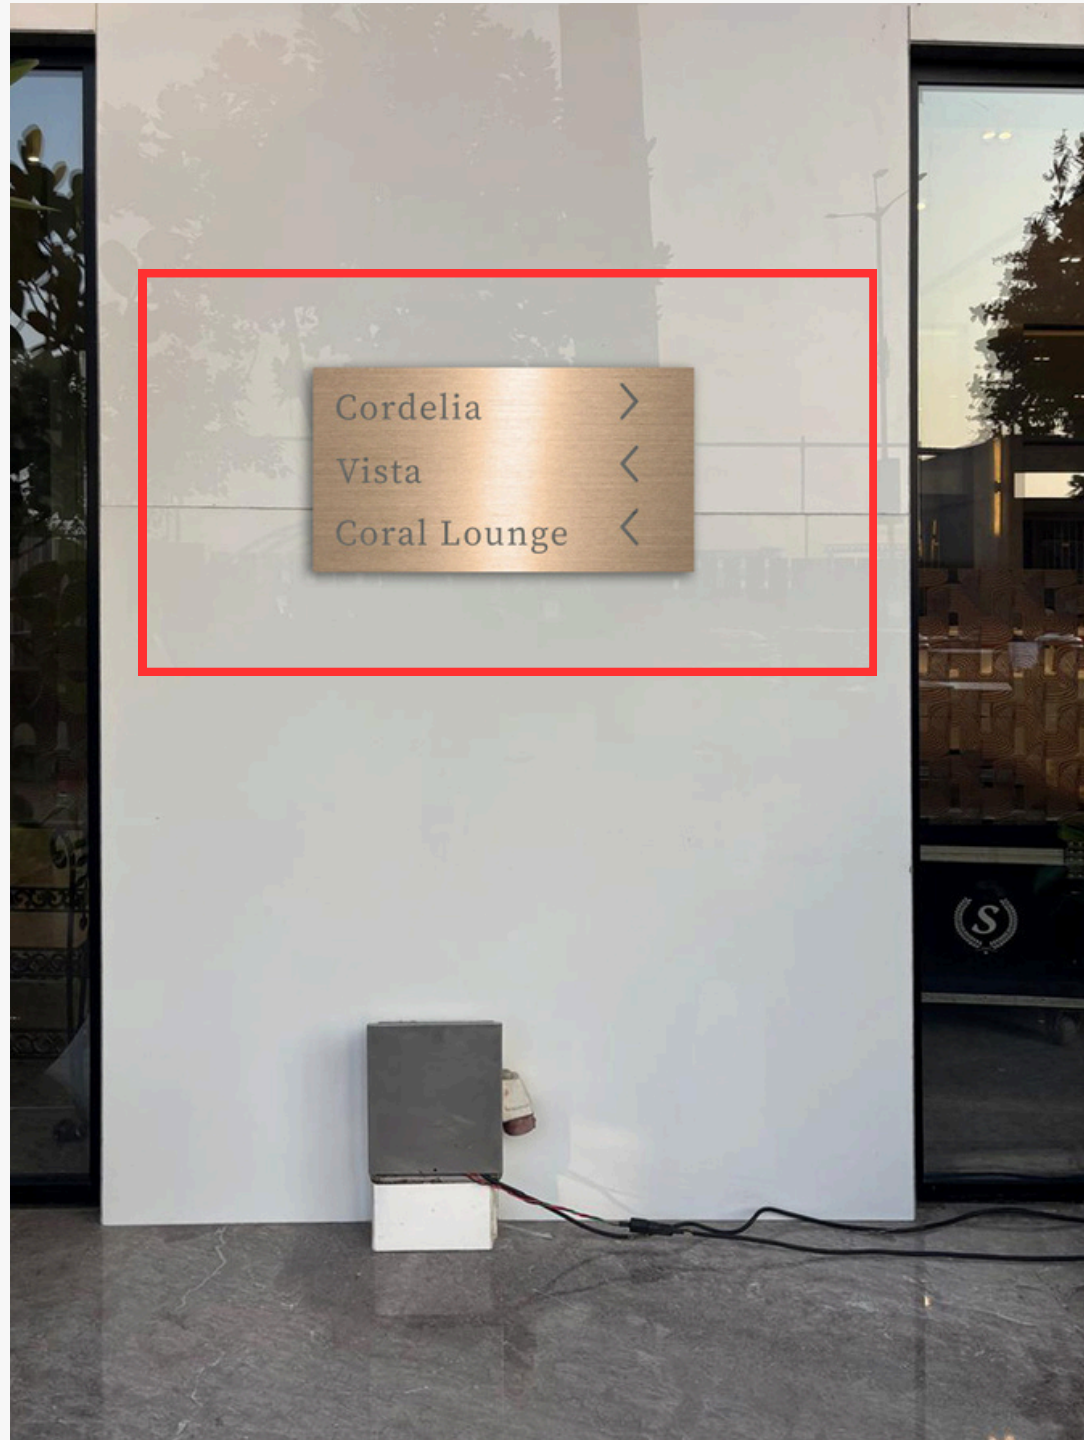

20 YEARS *of* ICONIC CELEBRATIONS

SIGNAGES

Material

Color - rose gold
Texture - Matt, textured
1.5 MM Stainless Steel
Rose Gold Finish PVD
Coated Plate Lasercut
with etching in Brown
Colour with Backside
Clear Acrylic backing with
3M tapes for mounting

3MM Acrylic
1.5 MM Metal Sheet

Directional Signage - Restroom

Door height - 8'6"
Door width - 4'2" (50
inches)

Font - Source Serif

Directional Signage - Vista

Wall height - 7'4"
Wall width - 5"
(approx)

Font - Source Serif

Directional Signage - Outside Sales Office

Wall height - 7'4"

Wall width - 3'

Signage from bottom - 5'3"

Signage size - 13.5" x 6"

Font - Source Serif

Directional Signage - Coral Lounge Door

Door height - 6'9"
Door width - 2'11"

Directional Signage - Kitchen

Door height - 6'9"
Door width - 2'11"

Font - Source Serif

Directional Signage - Entrance

Door height - 8'4"
(105 inches)
Door width - 4'3"