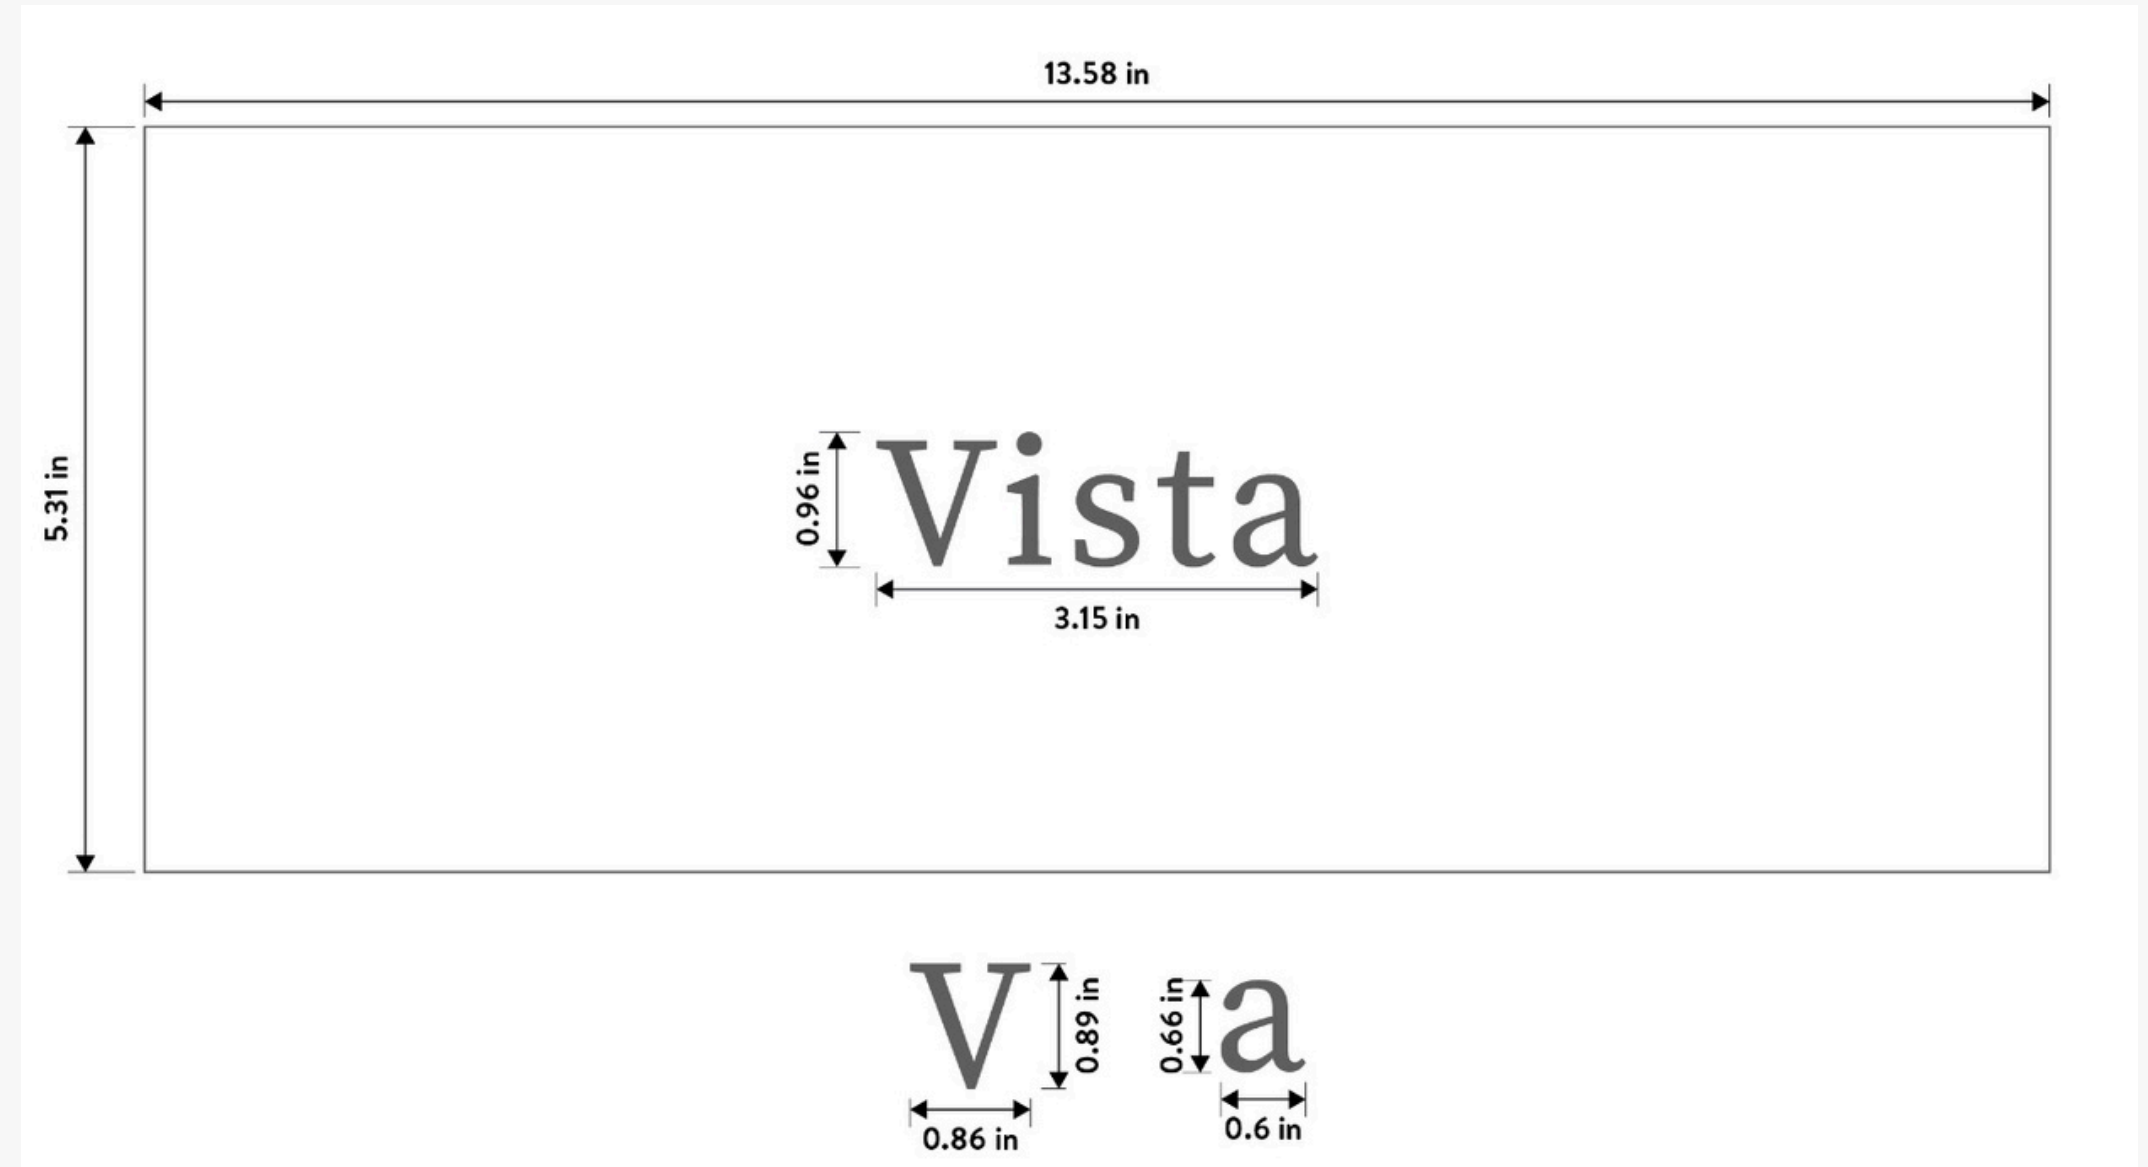

20 YEARS *of* ICONIC CELEBRATIONS

SIGNAGES

Material

Color - rose gold
Texture - Matt, textured
1.5 MM Stainless Steel
Rose Gold Finish PVD
Coated Plate Lasercut
with etching in Brown
Colour with Backside
Clear Acrylic backing with
3M tapes for mounting

3MM Acrylic
1.5 MM Metal Sheet

Directional Signage - Restroom

Door height - 8'6"
Door width - 4'2" (50
inches)

Font - Source Serif

Directional Signage - Vista

Wall height - 7'4"
Wall width - 5"
(approx)

Font - Source Serif

Directional Signage - Outside Sales Office

Wall height - 7'4"

Wall width - 3'

Signage from bottom - 5'3"

Signage size - 13.5" x 6"

Font - Source Serif

Directional Signage - Coral Lounge Door

Door height - 6'9"
Door width - 2'11"

Directional Signage - Kitchen

Door height - 6'9"
Door width - 2'11"

Font - Source Serif

Directional Signage - Entrance

Door height - 8'4"
(105 inches)
Door width - 4'3"