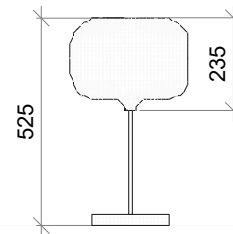

QUIET LOUNGE