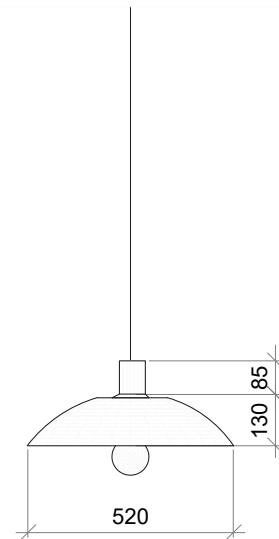

DECORATIVE LIGHT FIXTURES

Deccan Manor, Ground Floor
Kashinath Dhuru Marg
Near Siddhivinayak Mandir
Prabhadevi, Mumbai, 400025
abm@abmarchitects.com
www.abmarchitects.com

PROJECT	T1 LOUNGES - DOMESTIC LOUNGE PHASE 2
ISSUE DATE	JULY 2024
VERSION	3

Item Number	DL-07
Location	DINING AREA
Item Description	Hanging Light
Manufacturer	The Kaleido Store
Finish	•All metal to be in Bronze/copper finish
Technical Specifications	•3 nos - 9 watts LED bulbs/equivalent •With provision for dimming
Note	With adjustable hanging arrangement
Quantity	3 nos.