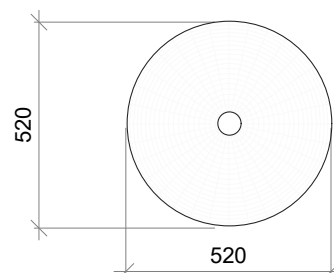

DECORATIVE LIGHT FIXTURES

Deccan Manor, Ground Floor
Kashinath Dhuru Marg
Near Siddhivinayak Mandir
Prabhadevi, Mumbai, 400025
abm@abmarchitects.com
www.abmarchitects.com

PROJECT	T1 LOUNGES - DOMESTIC LOUNGE PHASE 2
ISSUE DATE	JULY 2024
VERSION	3

Item Number	DL-07
Location	DINING AREA
Item Description	Hanging Light
Manufacturer	The Kaleido Store
Finish	•All metal to be in Bronze/copper finish
Technical Specifications	•3 nos - 9 watts LED bulbs/equivalent •With provision for dimming
Note	With adjustable hanging arrangement
Quantity	3 nos.