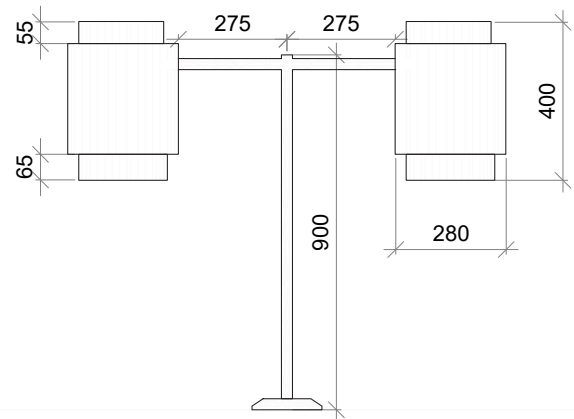

DECORATIVE LIGHT FIXTURES

Deccan Manor, Ground Floor
Kashinath Dhuru Marg
Near Siddhivinayak Mandir
Prabhadevi, Mumbai, 400025
abm@abmarchitects.com
www.abmarchitects.com

PROJECT	T1 LOUNGES - DOMESTIC LOUNGE PHASE 2
ISSUE DATE	JULY 2024
VERSION	3

Item Number	DL-02
Location	SPORTS LOUNGE
Item Description	Table Lamp
Manufacturer	The Kaleido Store
Finish	•All metal to be in Bronze/copper finish
Technical Specifications	•4 nos - 9 watts LED bulbs/equivalent •With provision for dimming
Quantity	4 nos.