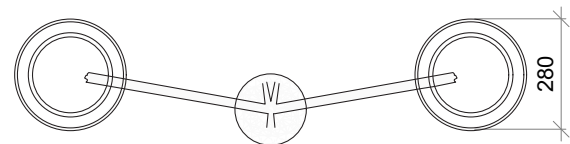

DECORATIVE LIGHT FIXTURES

Deccan Manor, Ground Floor
Kashinath Dhuru Marg
Near Siddhivinayak Mandir
Prabhadevi, Mumbai, 400025
abm@abmarchitects.com
www.abmarchitects.com

PROJECT	T1 LOUNGES - DOMESTIC LOUNGE PHASE 2
ISSUE DATE	JULY 2024
VERSION	3

Item Number	DL-02
Location	SPORTS LOUNGE
Item Description	Table Lamp
Manufacturer	The Kaleido Store
Finish	•All metal to be in Bronze/copper finish
Technical Specifications	•4 nos - 9 watts LED bulbs/equivalent •With provision for dimming
Quantity	4 nos.