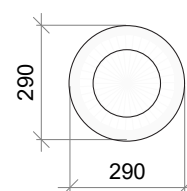

DECORATIVE LIGHT FIXTURES

Deccan Manor, Ground Floor
Kashinath Dhuru Marg
Near Siddhivinayak Mandir
Prabhadevi, Mumbai, 400025
abm@abmarchitects.com
www.abmarchitects.com

PROJECT	T1 LOUNGES - DOMESTIC LOUNGE PHASE 2
ISSUE DATE	JULY 2024
VERSION	3

Item Number	DL-03
Location	SPORTS LOUNGE, RELAX LOUNGE, TEA GARDEN
Item Description	Floor Lamp
Manufacturer	The Kaleido Store
Finish	•All metal to be in Bronze/copper finish
Technical Specifications	•13 nos - 9 watts LED bulbs/equivalent •With provision for dimming
Quantity	13 nos.