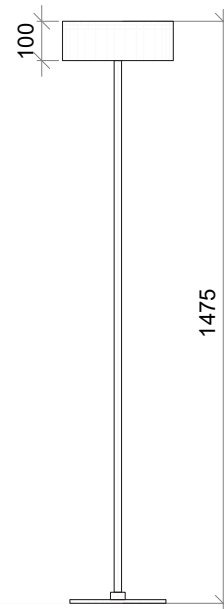

DECORATIVE LIGHT FIXTURES

Deccan Manor, Ground Floor
Kashinath Dhuru Marg
Near Siddhivinayak Mandir
Prabhadevi, Mumbai, 400025
abm@abmarchitects.com
www.abmarchitects.com

PROJECT	T1 LOUNGES - DOMESTIC LOUNGE PHASE 2
ISSUE DATE	JULY 2024
VERSION	3

Item Number	DL-03
Location	SPORTS LOUNGE, RELAX LOUNGE, TEA GARDEN
Item Description	Floor Lamp
Manufacturer	The Kaleido Store
Finish	•All metal to be in Bronze/copper finish
Technical Specifications	•13 nos - 9 watts LED bulbs/equivalent •With provision for dimming
Quantity	13 nos.