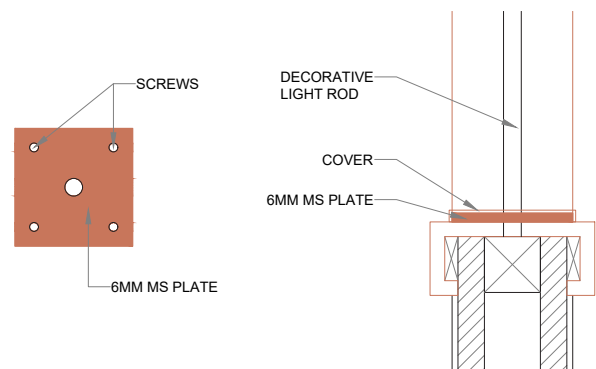

DECORATIVE LIGHT FIXTURES

Deccan Manor, Ground Floor
Kashinath Dhuru Marg
Near Siddhivinayak Mandir
Prabhadevi, Mumbai, 400025
abm@abmarchitects.com
www.abmarchitects.com

PROJECT	T1 LOUNGES - DOMESTIC LOUNGE PHASE 2
ISSUE DATE	JULY 2024
VERSION	3

Item Number	DL-05
Location	TEA GARDEN
Item Description	Lamp
Manufacturer	The Kaleido Store
Finish	•All metal to be in Bronze/copper finish
Technical Specifications	•5 nos - 9 watts LED bulbs/equivalent •With provision for dimming
Quantity	5 nos.