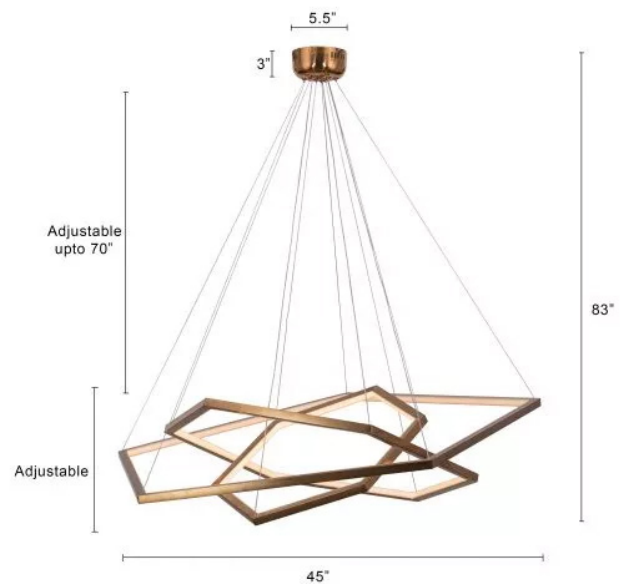

Item Number	DL-01
Location	WELCOME LOUNGE - Phase 2
Item Description	Chandelier
Manufacturer	White Teak
Finish	•All metal to be in Bronze/copper finish
Technical Specifications	•6 nos - 9 watts LED bulbs/equivalent •With provision for dimming
Note	With adjustable hanging arrangement
Quantity	2 nos.