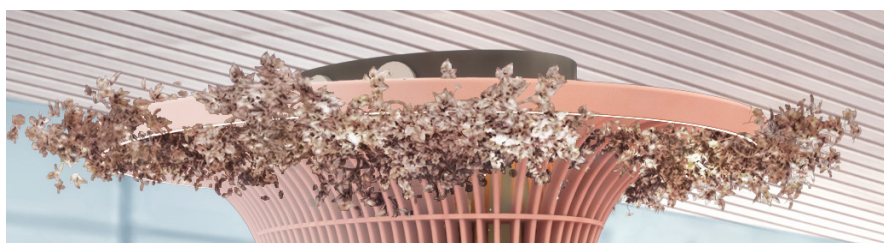

DECORATIVE LIGHT FIXTURES

Deccan Manor, Ground Floor
Kashinath Dhuru Marg
Near Siddhivinayak Mandir
Prabhadevi, Mumbai, 400025
abm@abmarchitects.com
www.abmarchitects.com

PROJECT	T1 LOUNGES - DOMESTIC LOUNGE PHASE 2
ISSUE DATE	JULY 2024
VERSION	3

Item Number	DL-06
Location	TEA GARDEN
Item Description	Hanging Chandelier
Manufacturer	UniLights
Finish	•All metal to be in silver finish
Technical Specifications	•5 nos - 9 watts LED bulbs/equivalent •With provision for dimming
Quantity	7 nos.