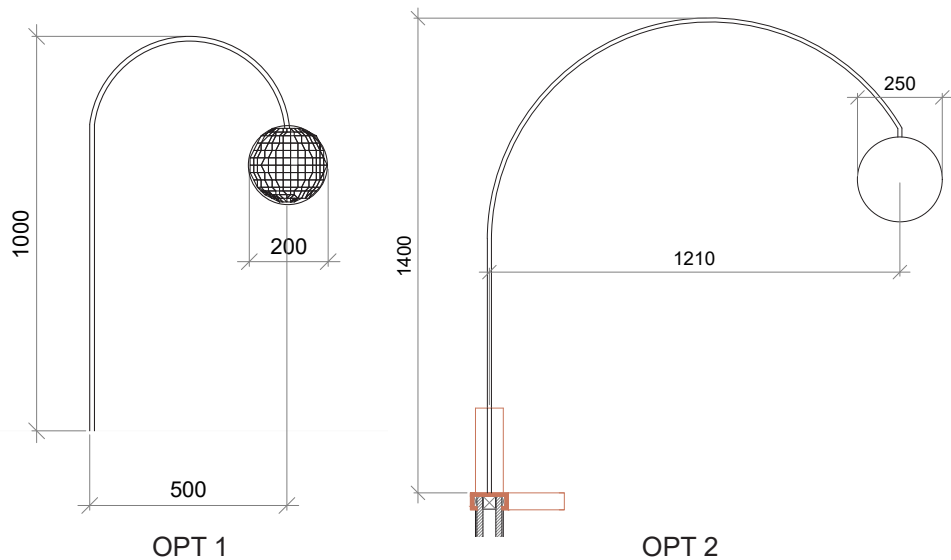

Item Number	DL-05
Location	TEA GARDEN
Item Description	Lamp
Manufacturer	The Kaleido Store
Finish	•All metal to be in Bronze/copper finish
Technical Specifications	•5 nos - 9 watts LED bulbs/equivalent •With provision for dimming
Quantity	5 nos.