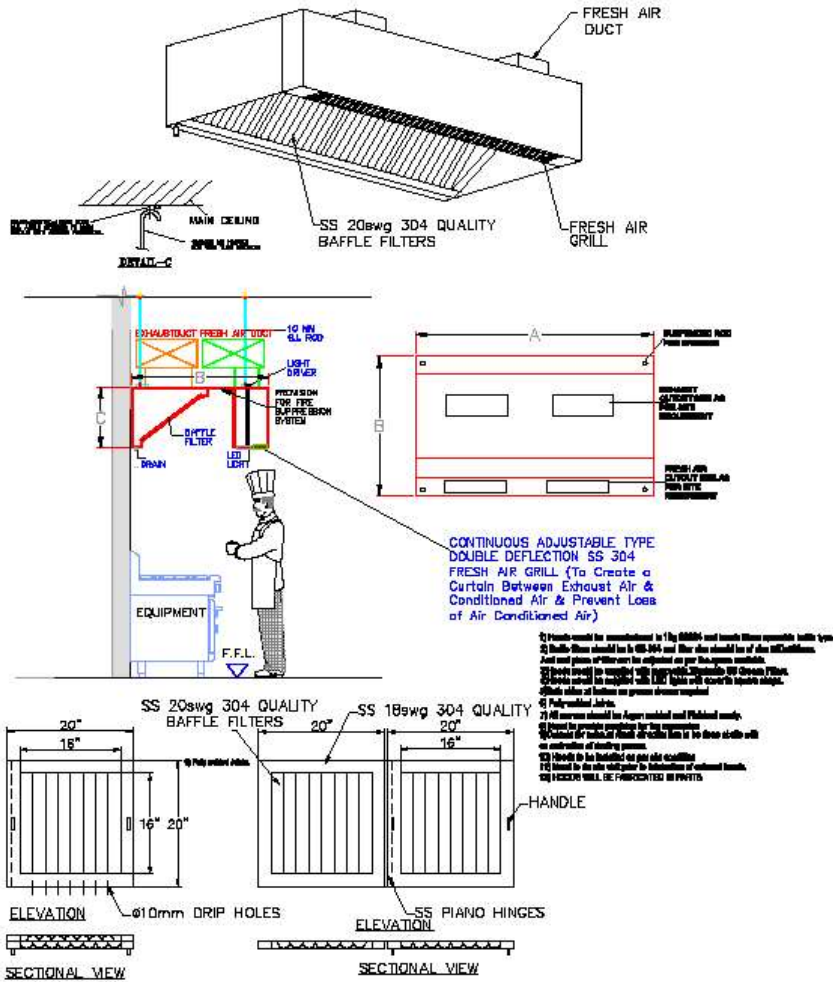

COMMERCIAL KITCHEN DESIGNERS

Item Name :- Exhaust Hood With SS Filters And Fresh Air Grill

Item Code:- EX - 01

Item Size:- 1800 x 1200 x 500

QTY:- 1 No.

COMMERCIAL KITCHEN DESIGNERS

Item Name :- Exhaust Hood With SS Filters And Fresh Air Grill

Item Code:- EX - 02

Item Size:- 4225 x 1200 x 500

QTY:- 1 No.

COMMERCIAL KITCHEN DESIGNERS

Item Name :- Exhaust Hood With SS Filters And Fresh Air Grill

Item Code:- EX - 03

Item Size:- 900 x 1000 x 500

QTY:- 1 No.