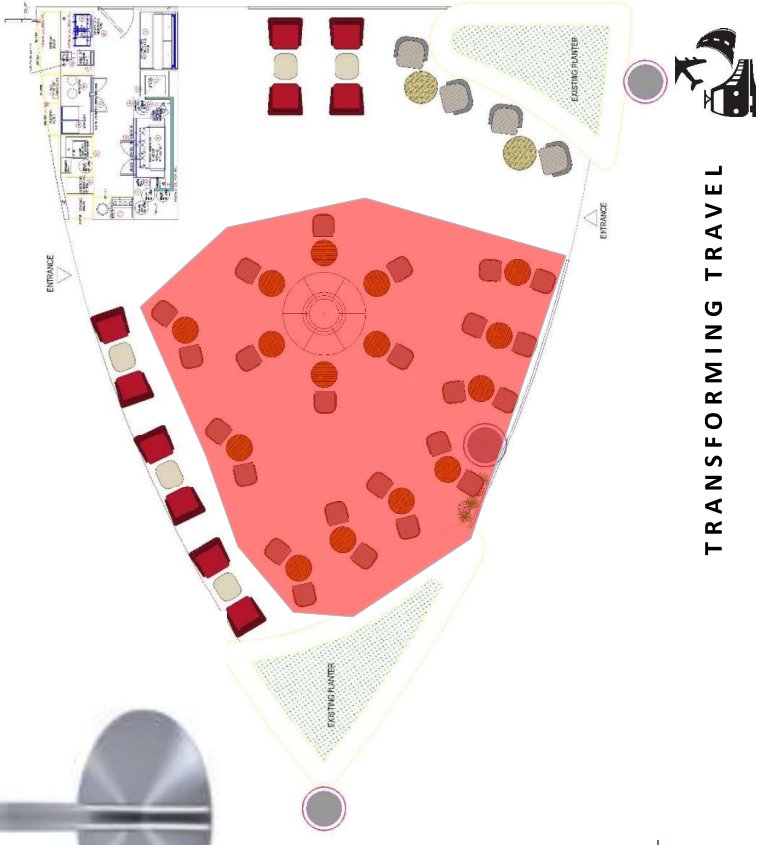

VIEW 04

FURNITURE

TRANSFORMING TRAVEL

Furniture A

- Loose Seating
- Deep Blue Fabric
- DARK Wood Base
- Round Banquet in Mouse Grey Colour

- DARK Teakwood Top
- Black Coated Base

Furniture B

- TEAL Colour Fabric
- Black Wood Base