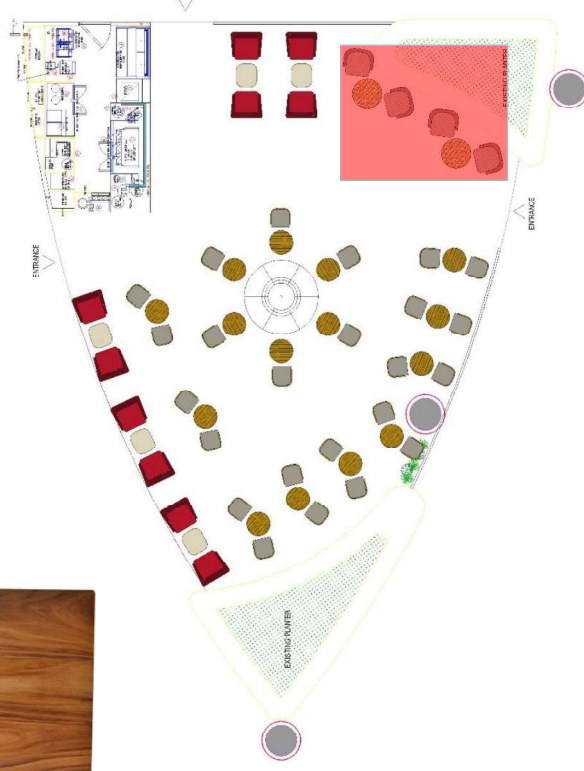

VIEW 04

FURNITURE

TRANSFORMING TRAVEL

Furniture A

- Loose Seating
- Deep Blue Fabric
- DARK Wood Base
- Round Banquet in Mouse Grey Colour

- DARK Teakwood Top
- Black Coated Base

Furniture B

- TEAL Colour Fabric
- Black Wood Base

DARK Teakwood finish

Furniture C

- Burgundy Seat & Backrest colour Fabric
- Dark Grey armrest & Back colour Fabric
- Black Wood Base

- DARK Teakwood finish