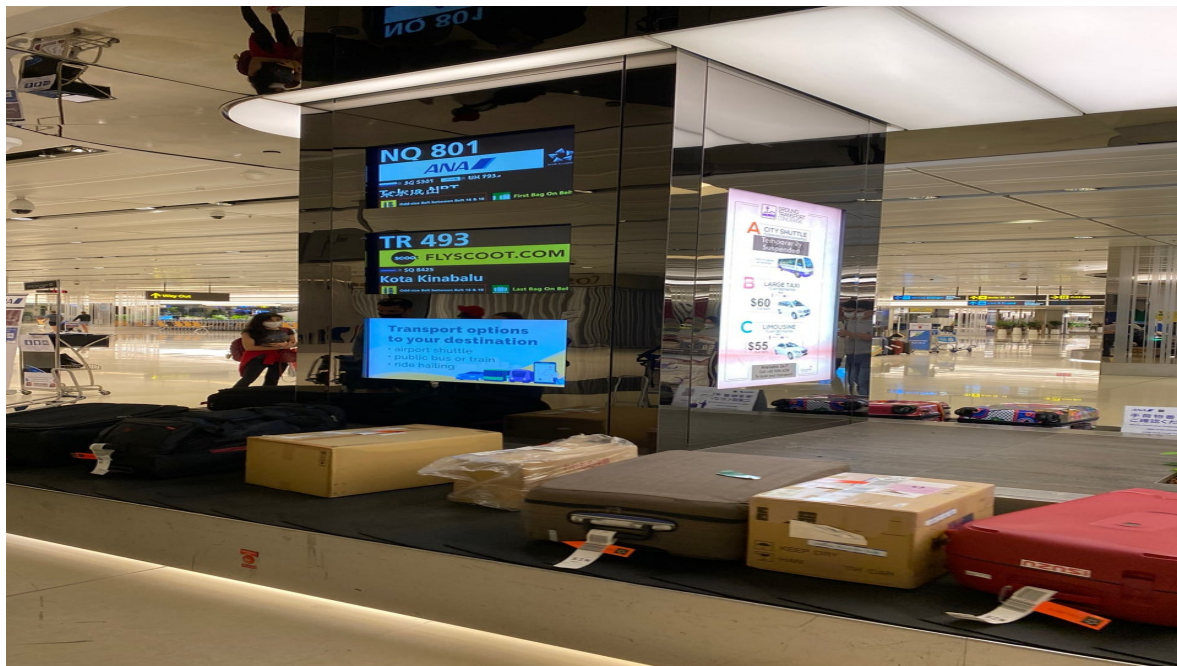

## Landing in Singapore:

Flight Number: Indigo 6E 51

Terminal 1 – 10 AM Singapore Time

1. Walk towards 'Arrival'

2. Complete Immigration Formalities at the Counter. Show the Letter & all print-outs.

3. Walk towards 'Baggage', to collect check-in baggage:

4. Check Baggage Collection Belt Number, on the screen, using Flight Number

5. Go to the belt and collect check-in baggage.

6. In case of odd-size Card-board box luggage, collect at 'Odd-Size Baggage':

7. Come out through the 'Nothing to declare' GREEN customs channel. We will be waiting there.