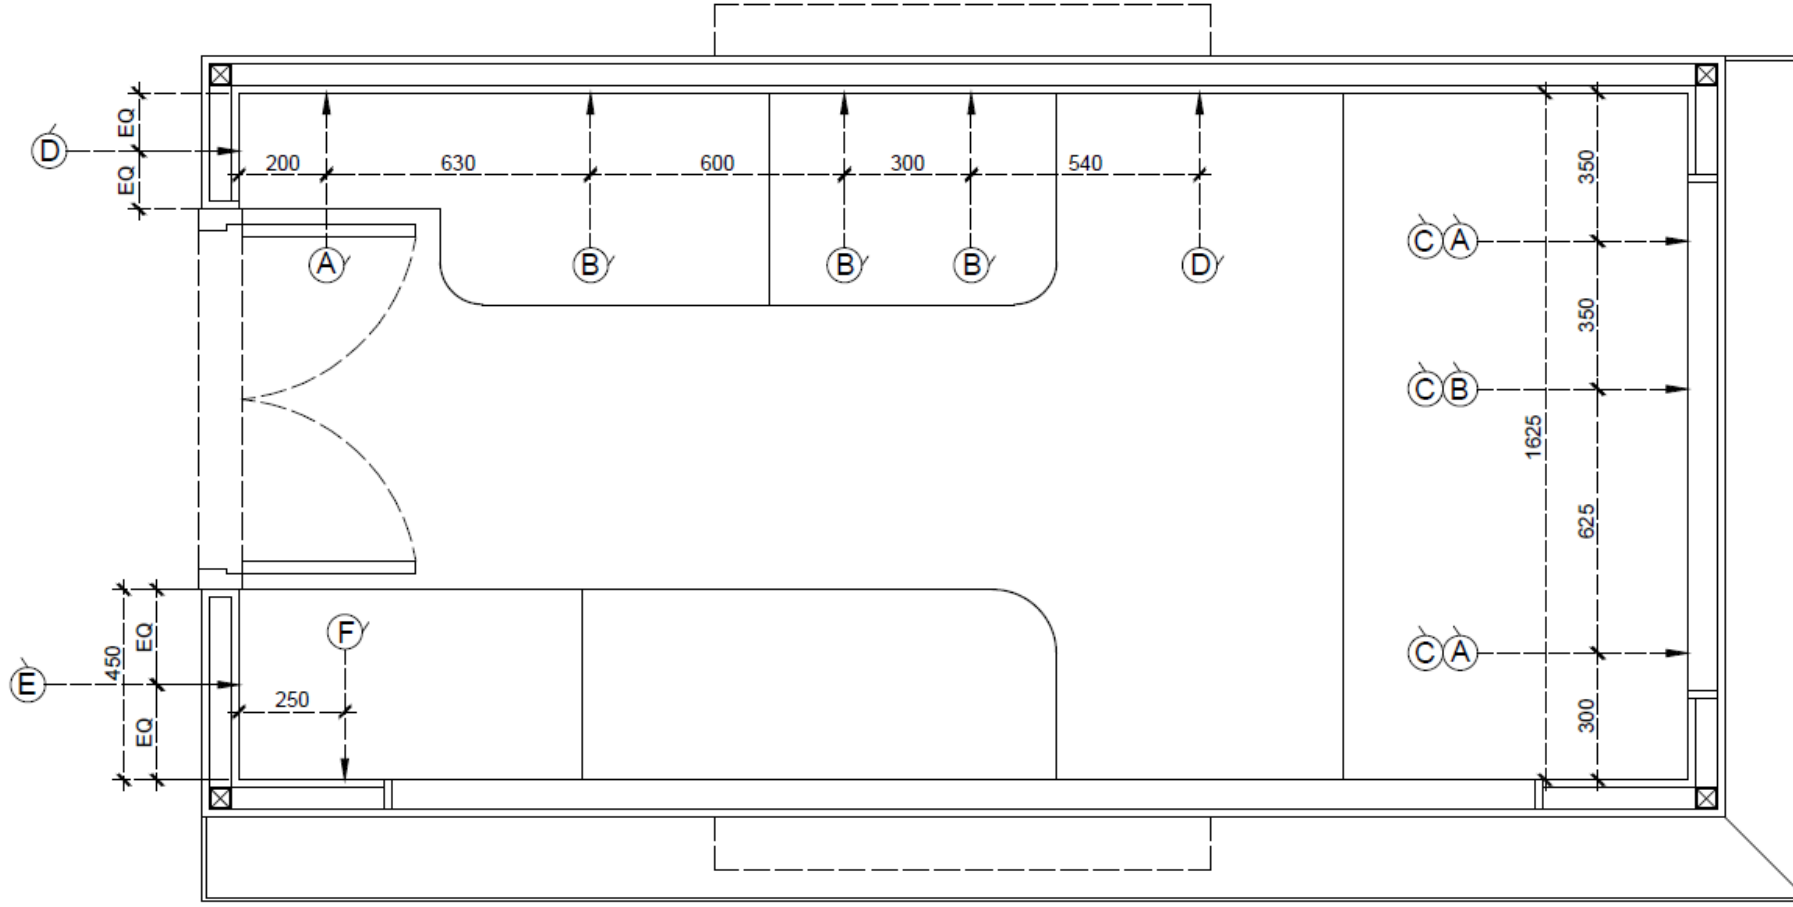

3D VIEWS

3D VIEWS

3D VIEWS

PLANS

PLANS

PLANS

PLANS

ELECTRICAL PLAN

ELECTRICAL LEGEND	
Ⓐ	6/16 AMP SWITCH AND SOCKET @ 450 MM FROM F.F.L
Ⓑ	6/16 AMP SWITCH AND SOCKET @ 1050 MM FROM F.F.L
Ⓒ	32 AMP SWITCH AND SOCKET @ 1050 MM FROM F.F.L
Ⓓ	WALL MOUNTED FAN @ 1800 MM FROM F.F.L
Ⓔ	SWITCH CONTROL FOR FAN, LIGHTS, POSTERS AND MENU BOARDS
Ⓕ	2 x 6/16 AMP SWITCH AND SOCKET @ 1200 MM FROM F.F.L