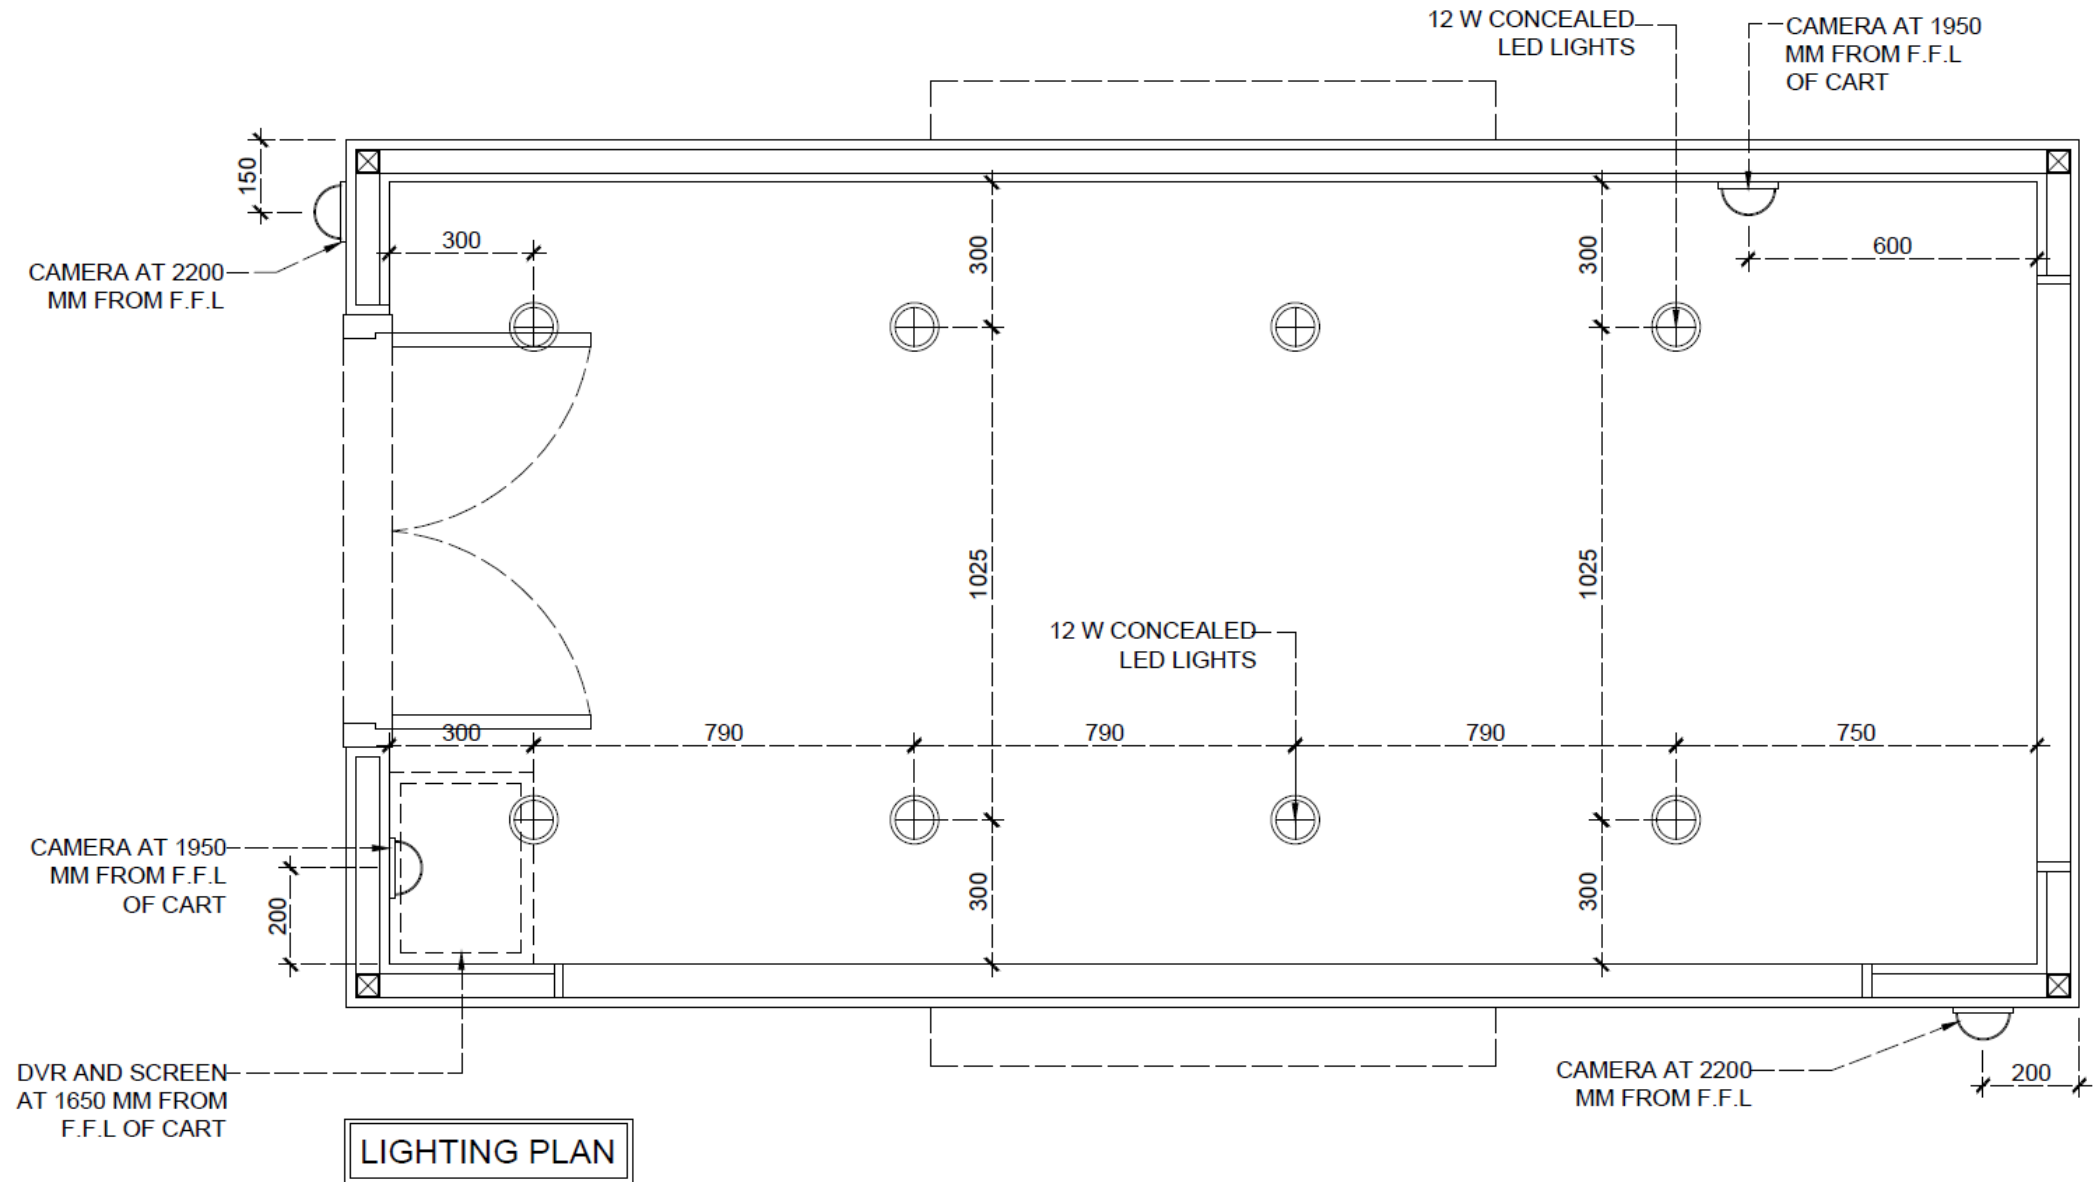

3D VIEWS

3D VIEWS

3D VIEWS

PLANS

PLANS

PLANS

PLANS

ELECTRICAL PLAN

ELECTRICAL LEGEND	
Ⓐ	6/16 AMP SWITCH AND SOCKET @ 450 MM FROM F.F.L
Ⓑ	6/16 AMP SWITCH AND SOCKET @ 1050 MM FROM F.F.L
Ⓒ	32 AMP SWITCH AND SOCKET @ 1050 MM FROM F.F.L
Ⓓ	WALL MOUNTED FAN @ 1800 MM FROM F.F.L
Ⓔ	SWITCH CONTROL FOR FAN, LIGHTS, POSTERS AND MENU BOARDS
Ⓕ	2 x 6/16 AMP SWITCH AND SOCKET @ 1200 MM FROM F.F.L