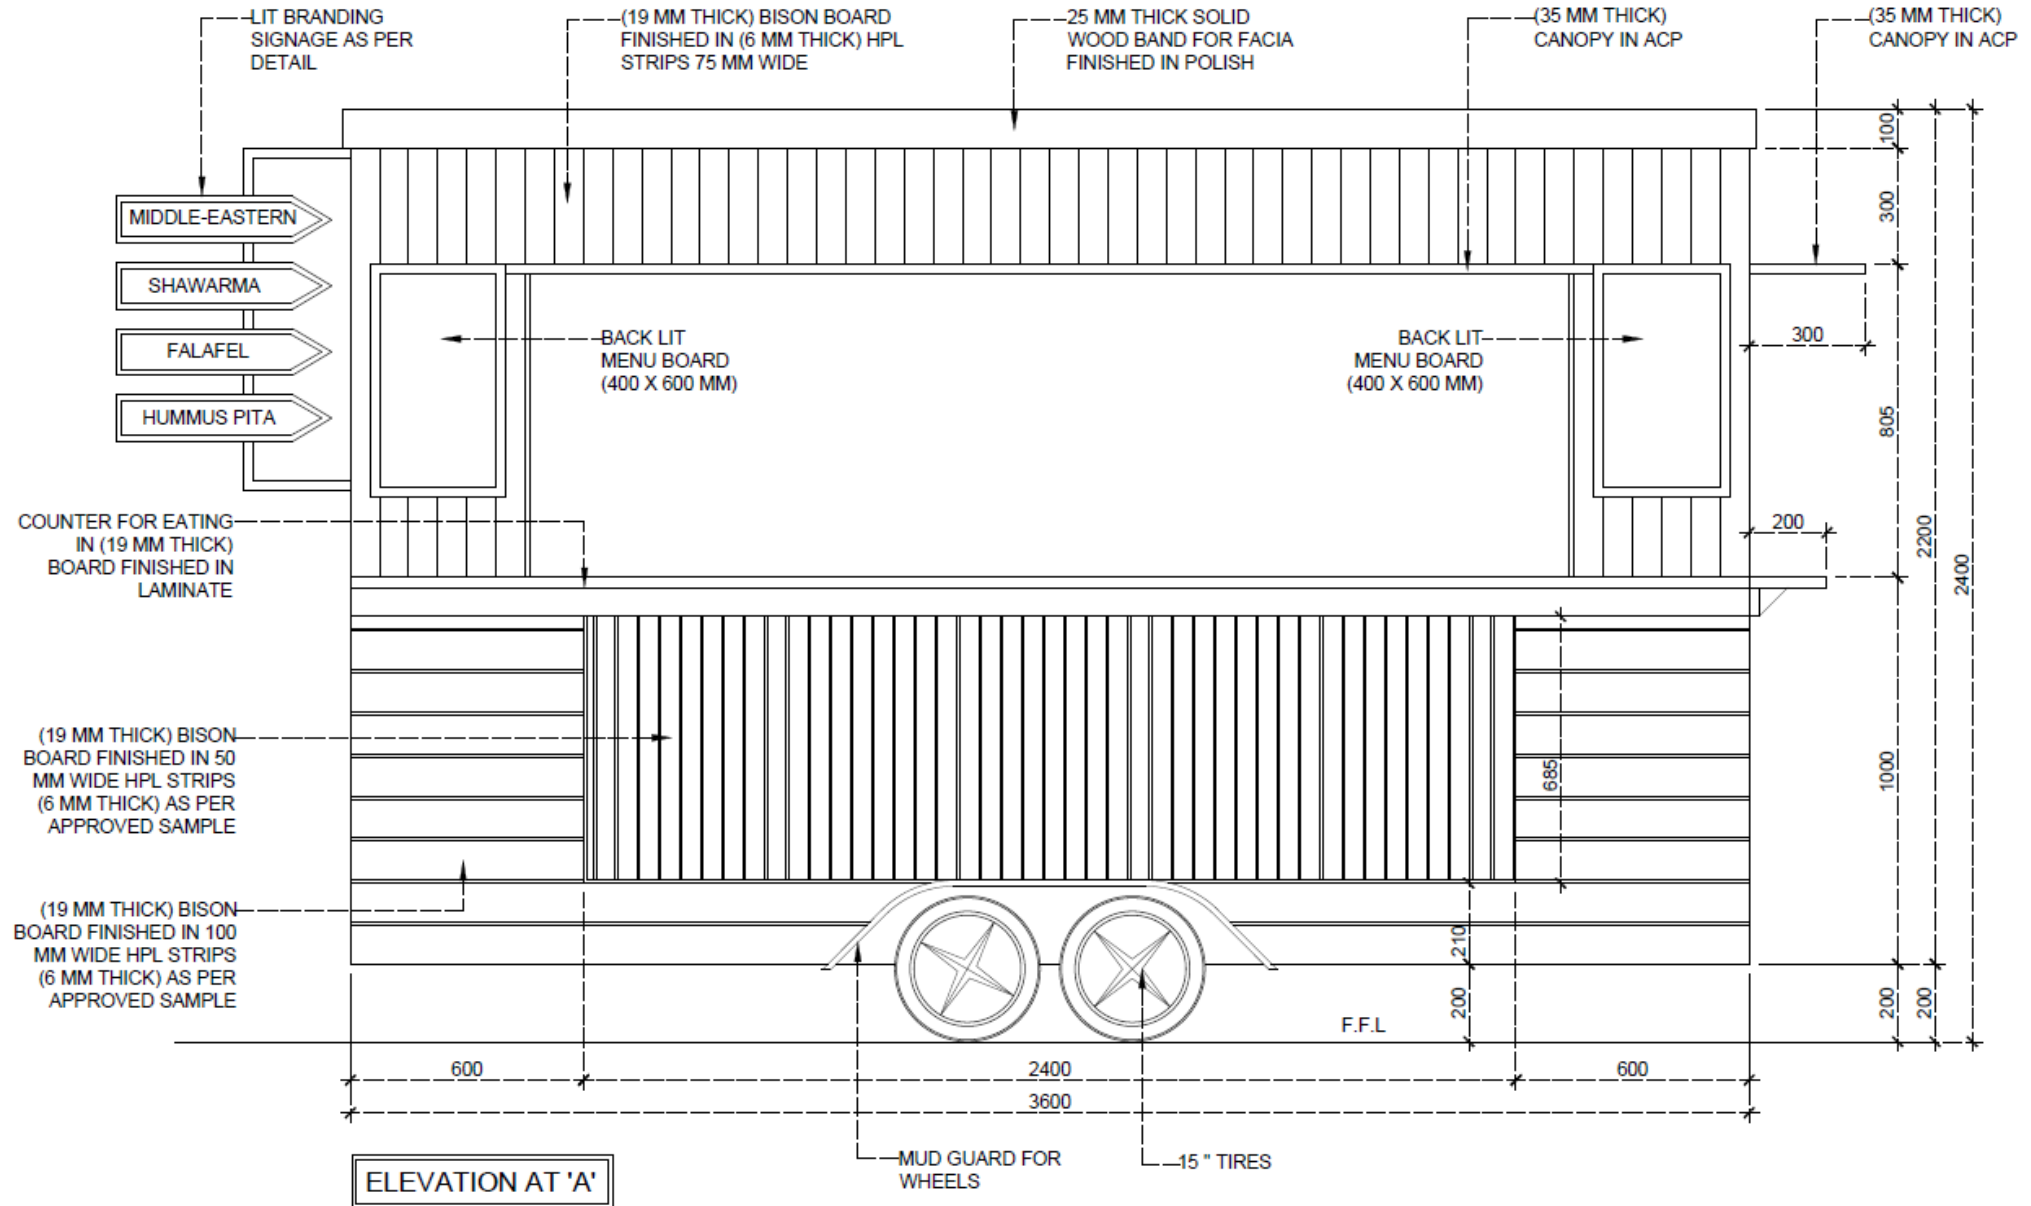

ELEVATIONS