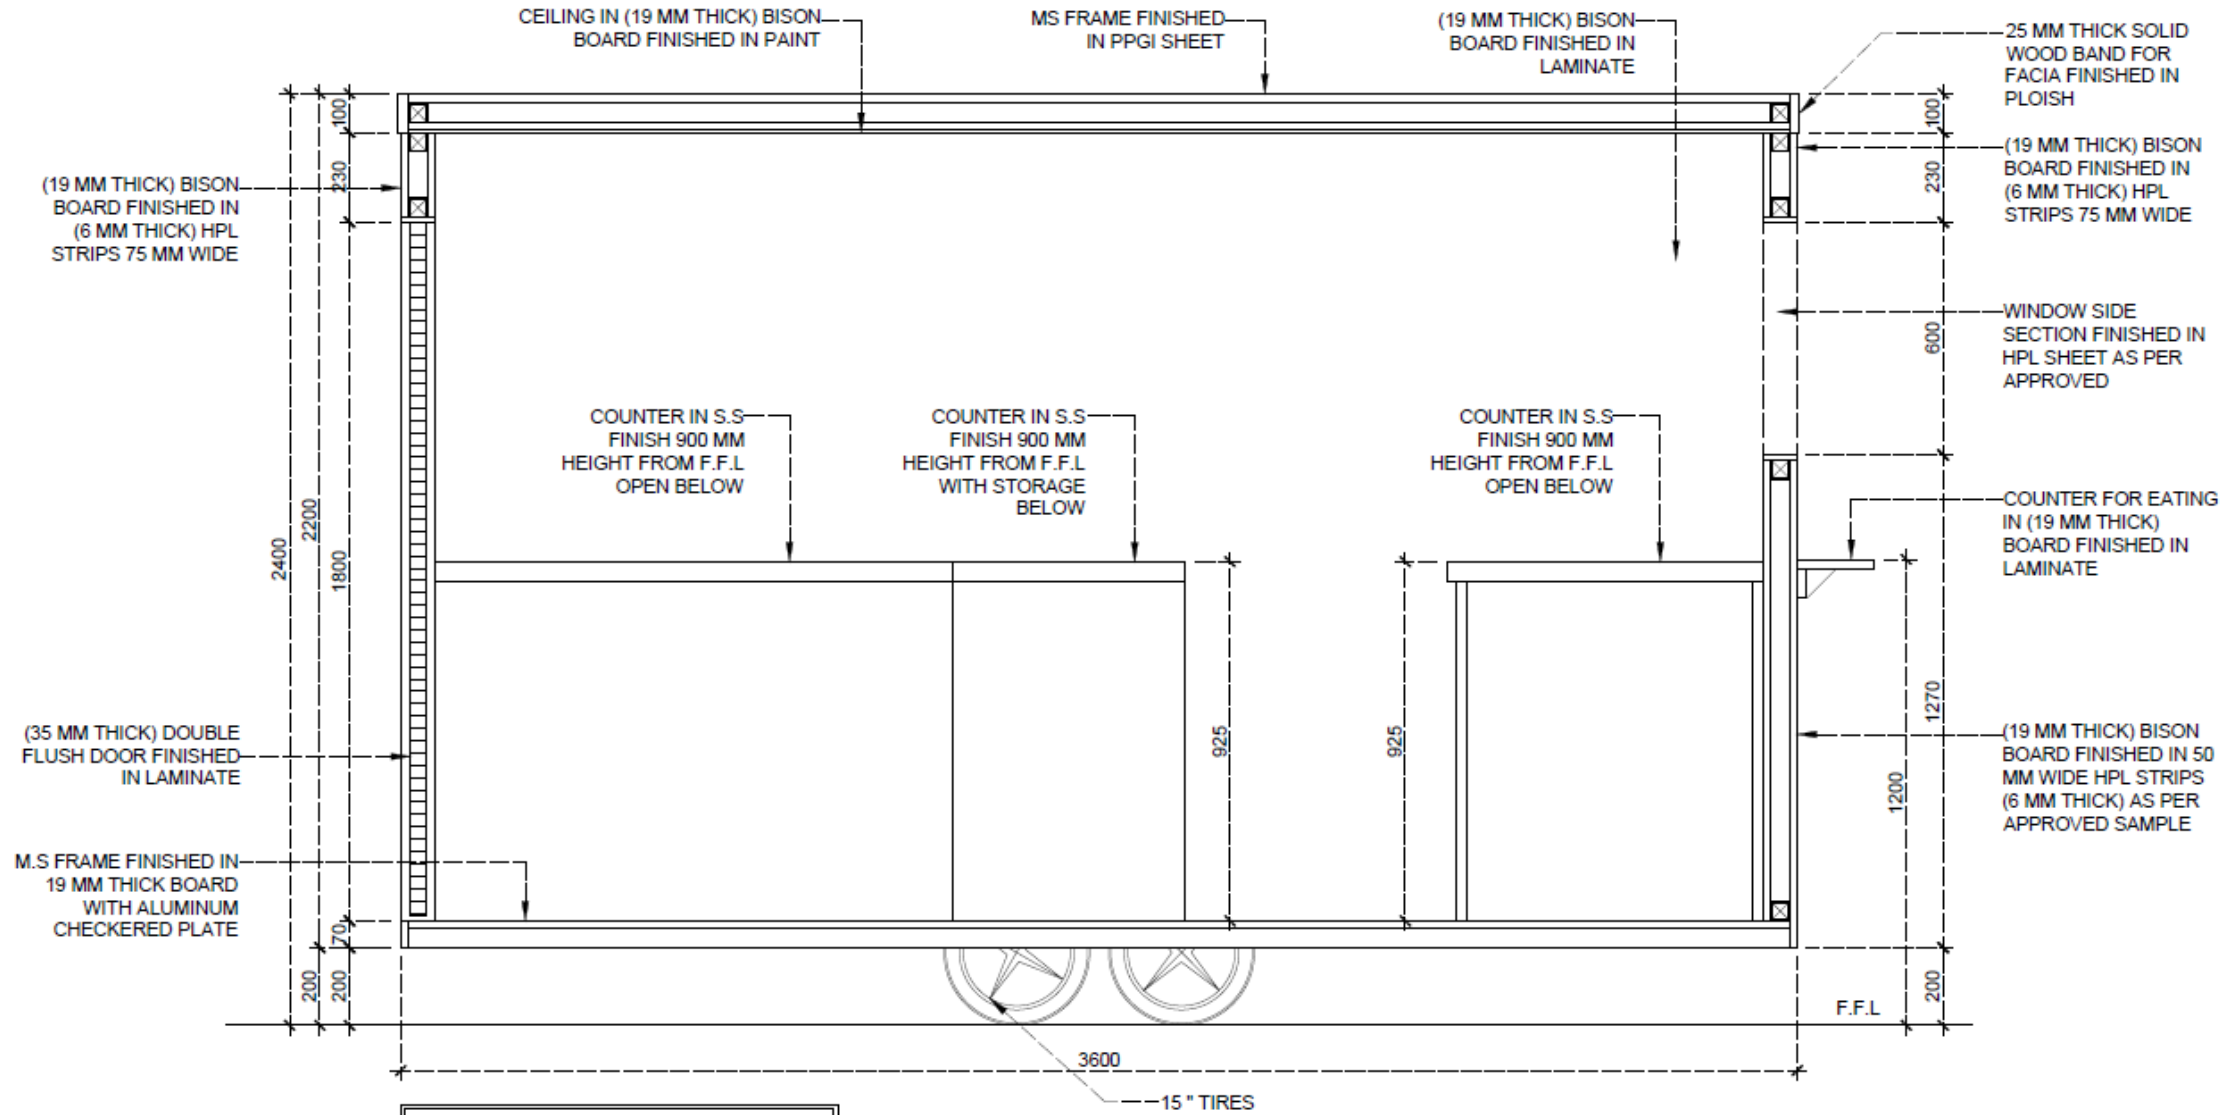

ELECTRICAL LEGEND	
Ⓐ	6/16 AMP SWITCH AND SOCKET @ 450 MM FROM F.F.L
Ⓑ	6/16 AMP SWITCH AND SOCKET @ 1050 MM FROM F.F.L
Ⓒ	32 AMP SWITCH AND SOCKET @ 1050 MM FROM F.F.L
Ⓓ	WALL MOUNTED FAN @ 1800 MM FROM F.F.L
Ⓔ	SWITCH CONTROL FOR FAN, LIGHTS, POSTERS AND MENU BOARDS
Ⓕ	2 x 6/16 AMP SWITCH AND SOCKET @ 1200 MM FROM F.F.L

ELEVATIONS

SECTIONS

SECTIONAL ELEVATION AT 'YY'

SECTIONS

THANK YOU

wewouldlovetobeyourteam 
D-106, Udyog Vihar, Phase-5,
Gurgaon, Haryana 122018