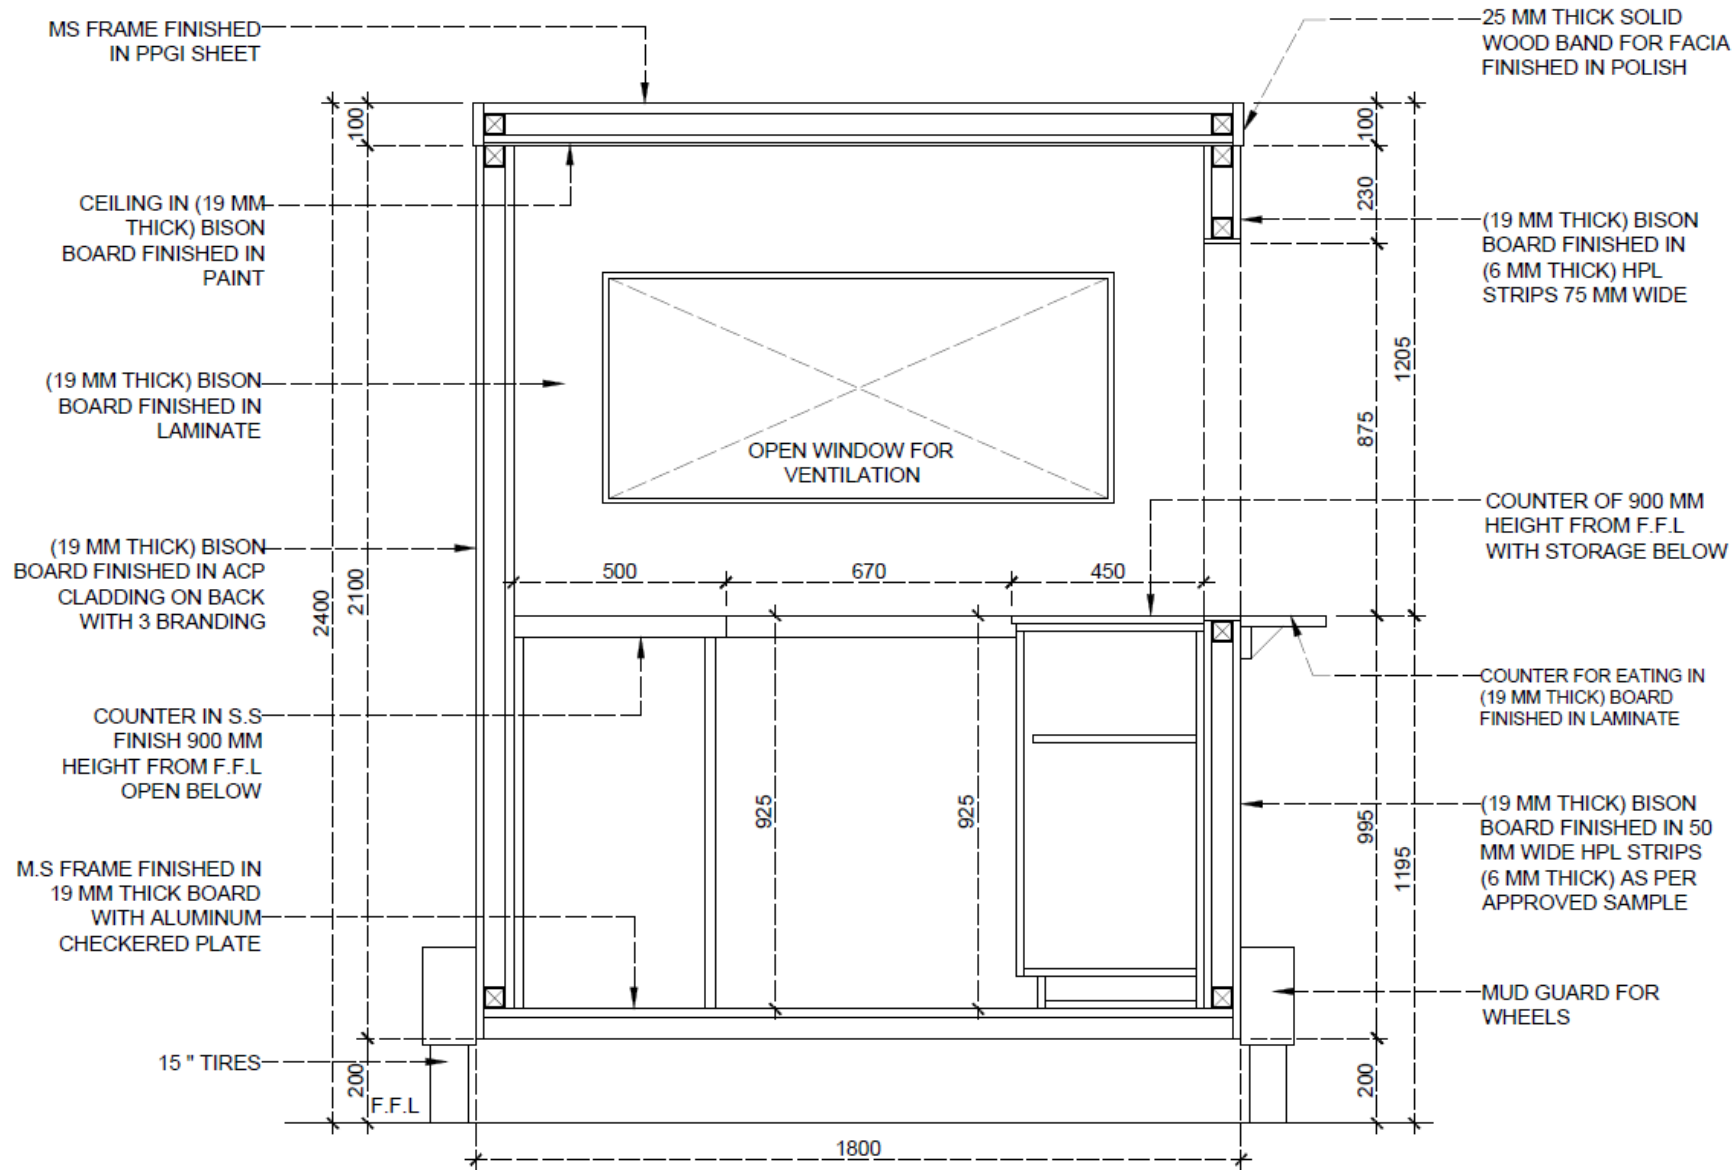

SECTIONS

SECTIONAL ELEVATION AT 'YY'