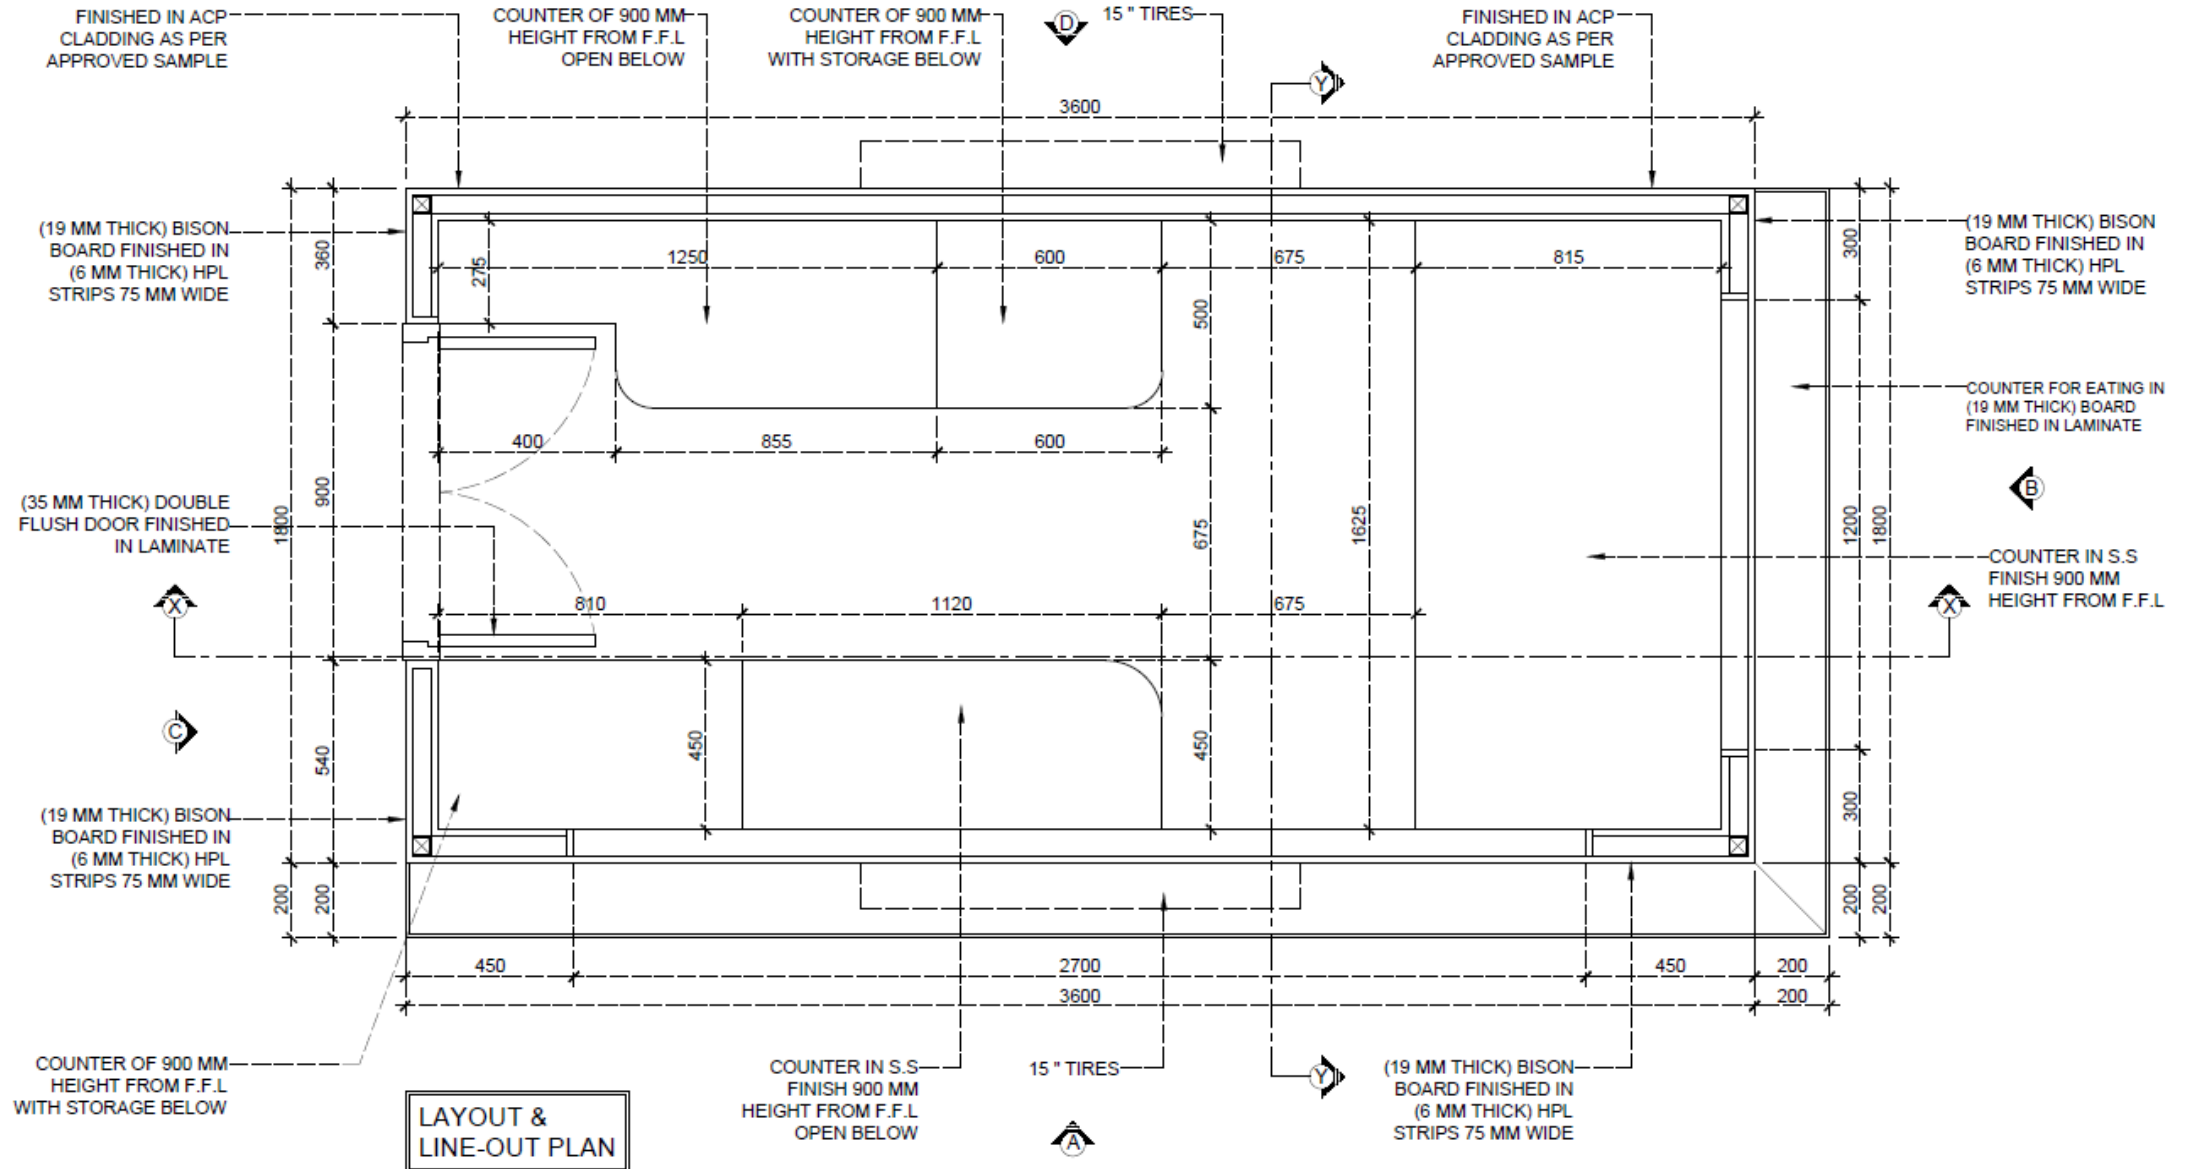

3D VIEWS

3D VIEWS

3D VIEWS

PLANS

PLANS

PLANS

PLANS

ELECTRICAL PLAN

ELECTRICAL LEGEND	
Ⓐ	6/16 AMP SWITCH AND SOCKET @ 450 MM FROM F.F.L
Ⓑ	6/16 AMP SWITCH AND SOCKET @ 1050 MM FROM F.F.L
Ⓒ	32 AMP SWITCH AND SOCKET @ 1050 MM FROM F.F.L
Ⓓ	WALL MOUNTED FAN @ 1800 MM FROM F.F.L
Ⓔ	SWITCH CONTROL FOR FAN, LIGHTS, POSTERS AND MENU BOARDS
Ⓕ	2 x 6/16 AMP SWITCH AND SOCKET @ 1200 MM FROM F.F.L