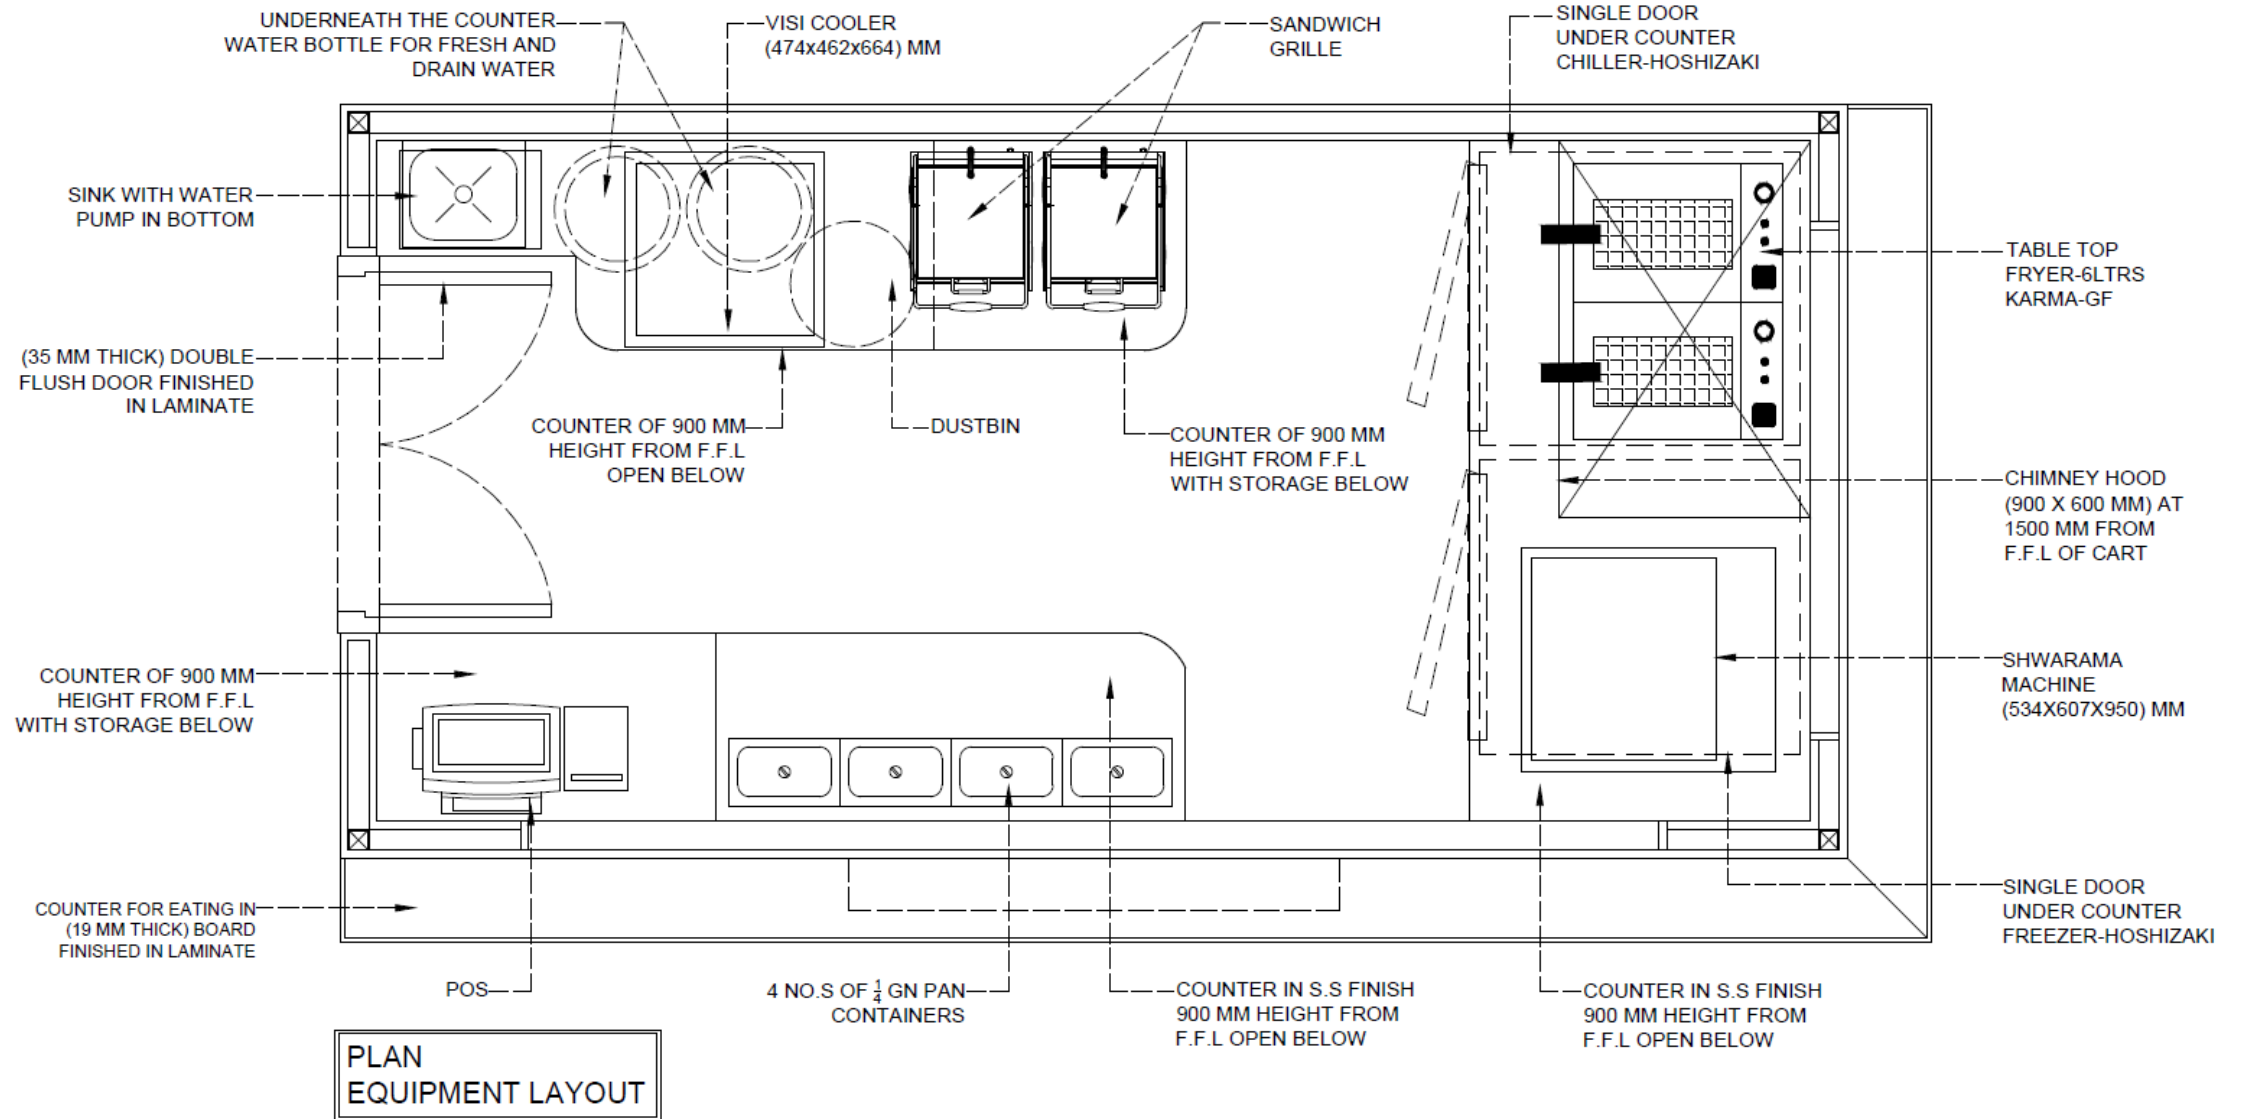

3D VIEWS

3D VIEWS

3D VIEWS

PLANS

PLANS

PLANS

PLANS

ELECTRICAL PLAN

ELECTRICAL LEGEND	
Ⓐ	6/16 AMP SWITCH AND SOCKET @ 450 MM FROM F.F.L
Ⓑ	6/16 AMP SWITCH AND SOCKET @ 1050 MM FROM F.F.L
Ⓒ	32 AMP SWITCH AND SOCKET @ 1050 MM FROM F.F.L
Ⓓ	WALL MOUNTED FAN @ 1800 MM FROM F.F.L
Ⓔ	SWITCH CONTROL FOR FAN, LIGHTS, POSTERS AND MENU BOARDS
Ⓕ	2 x 6/16 AMP SWITCH AND SOCKET @ 1200 MM FROM F.F.L