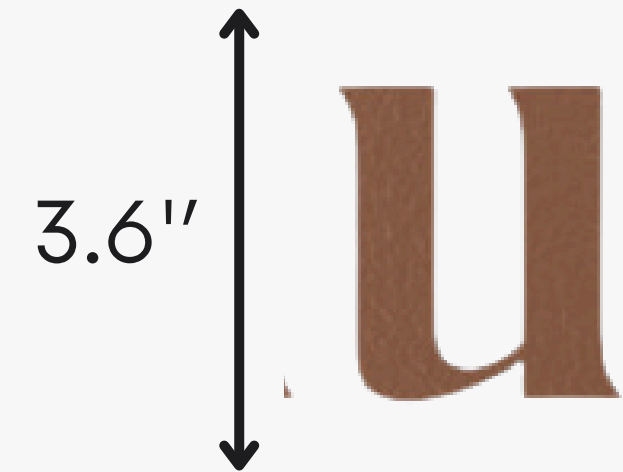

Main Signage

Main Signage - Sizing

Main Signage - Material and lighting

soft light behind signage board

SS / Metal cut letters backlit in shade matching ss used in double height portal.

Matt black SS / metal background plate