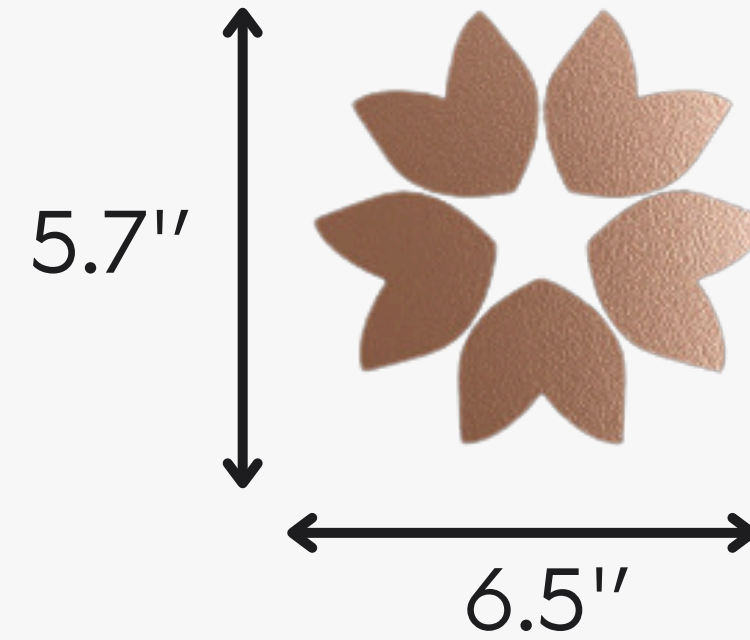

Main Signage

Main Signage - Sizing

Main Signage - Material and lighting

soft light behind signage board

SS / Metal cut letters backlit in shade matching ss used in double height portal.

Matt black SS / metal background plate