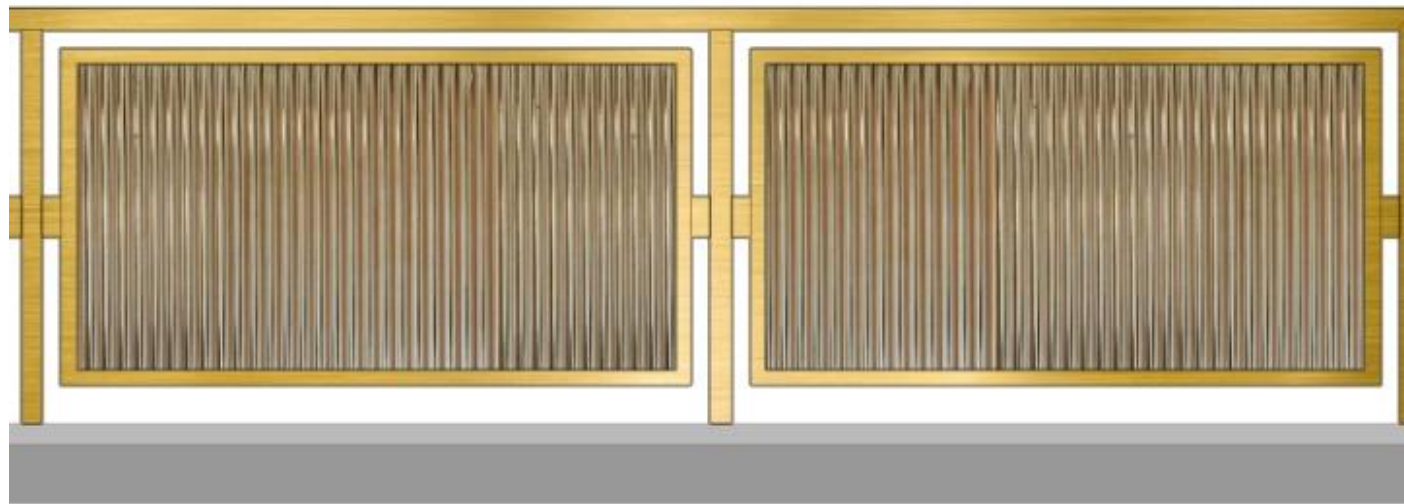

CHECK NEXT SLIDE

REFERENCE

RENDER

Elevation

wallpaper

Change the colour scheme

Change the colour scheme

CHECK NEXT SLIDE

ELEVATION

Brass finish steel railing with fluted glass

Requirements of New high Table with high chairs to increase sitting capacity

CHECK NEXT SLIDE

LEDGE TABLE

RENDER

PASSAGE HANGING LIGHT

Linear profile light along with the waves