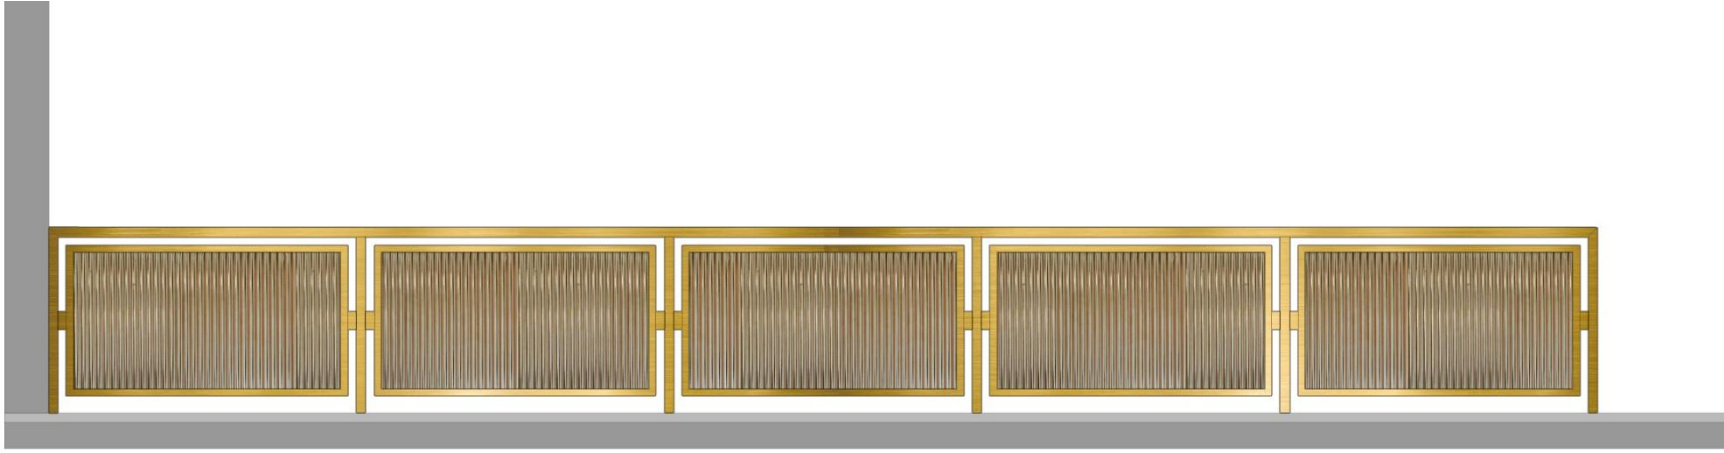

CHECK NEXT SLIDE

REFERENCE

RENDER

Elevation

wallpaper

Change the colour scheme

Change the colour scheme

CHECK NEXT SLIDE

ELEVATION

Brass finish steel railing with fluted glass

Requirements of New high Table with high chairs to increase sitting capacity

CHECK NEXT SLIDE

LEDGE TABLE

RENDER

PASSAGE HANGING LIGHT

Linear profile light along with the waves