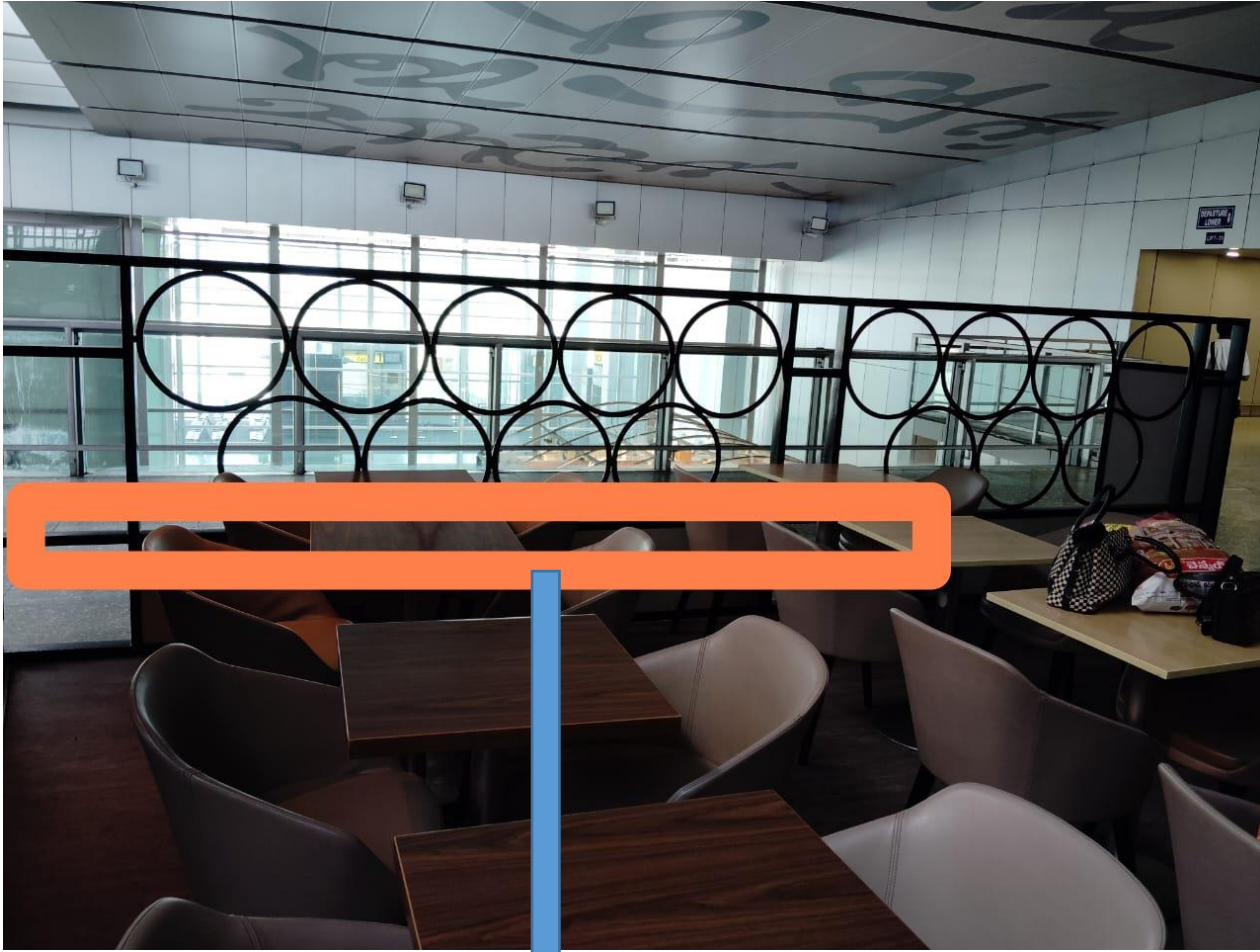

WALLPAPER

PROPOSED CHANGE IN BACK DROP

Reception area back drop

RENDER

Reception area

BAR COUNTER LIGHT

BAR COUNTER HANING LIGHT

Rework the color scheme as well as the wall designs

CHECK NEXT SLIDE

REFERENCE

RENDER

Elevation

wallpaper

Change the colour scheme

Change the colour scheme

CHECK NEXT SLIDE

ELEVATION

Brass finish steel railing with fluted glass

Requirements of New high Table with high chairs to increase sitting capacity

CHECK NEXT SLIDE

LEDGE TABLE

RENDER

PASSAGE HANGING LIGHT

Linear profile light along with the waves