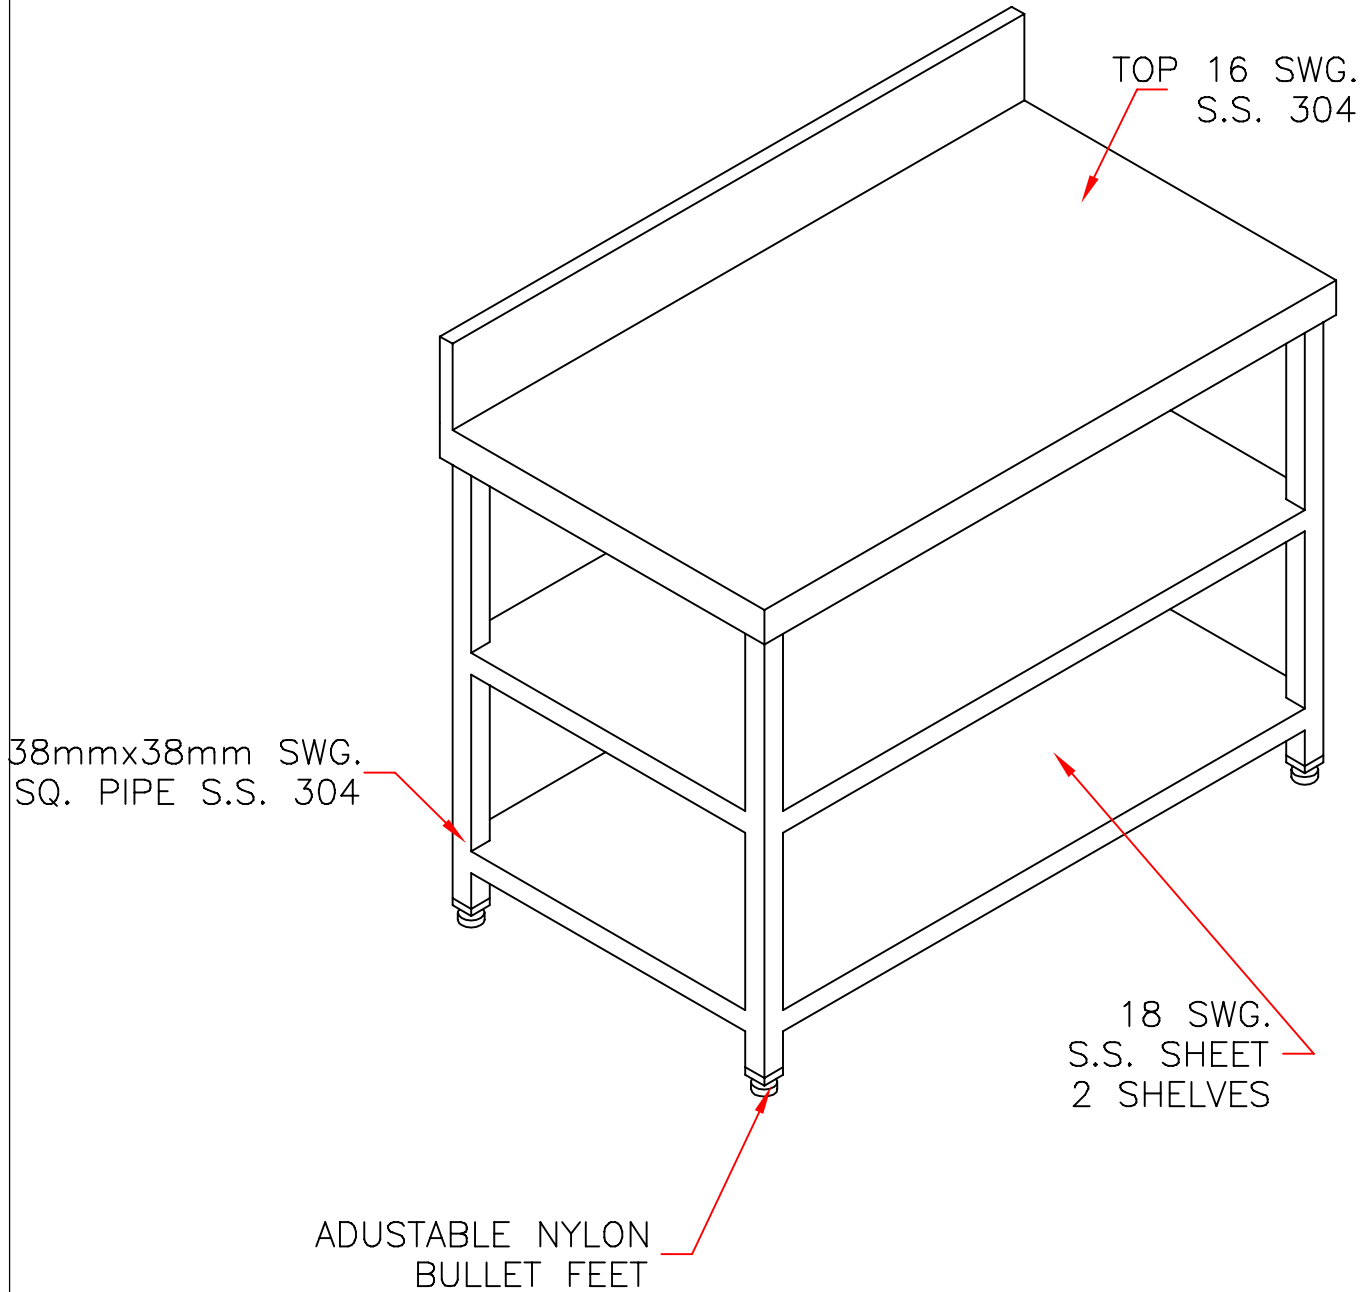

# COMMERCIAL KITCHEN DESIGNERS

16, Kadambari, Devi Chowk, Shastri Nagar  
Dombivali (East) – 421204, Mumbai

DATE:

QTY:

PRODUCT: Work Table With 2 U/S

OVERALL SIZE:– 750 x 600 x 850 + 50

SPECIAL INSTRUCTION:–