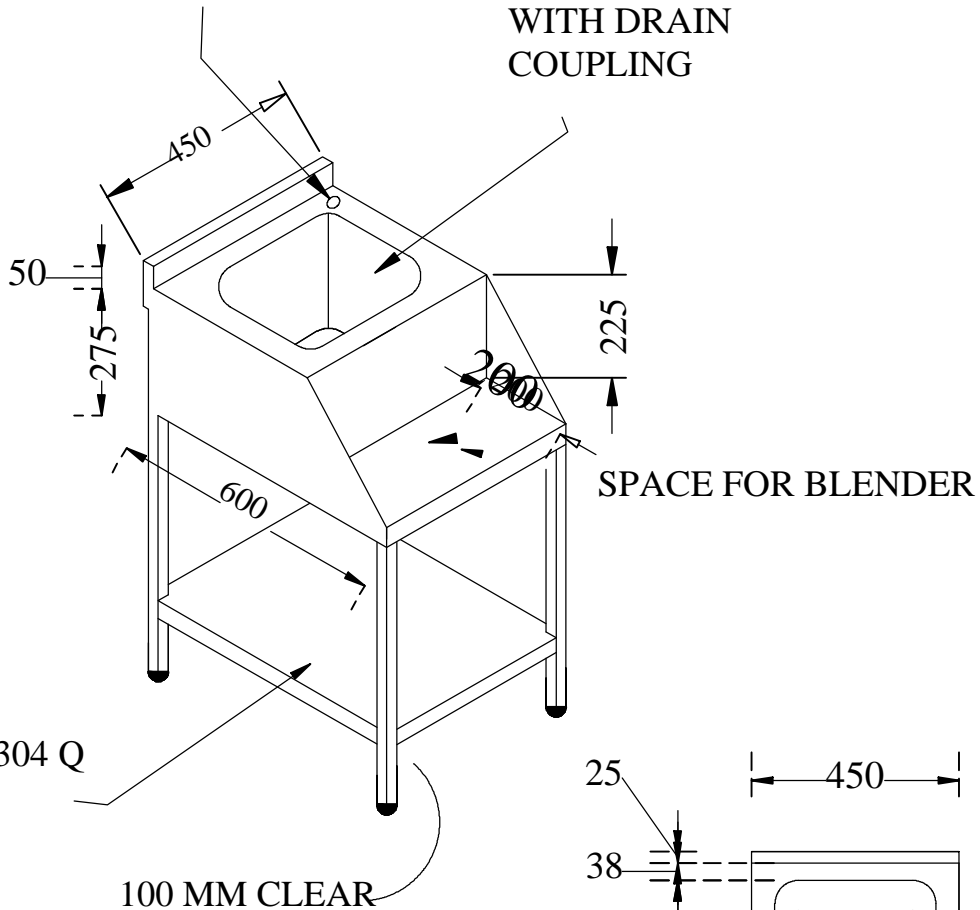

COMMERCIAL KITCHEN DESIGNERS

16, Kadambari, Devi Chowk, Shastri Nagar
Dombivali (East) - 421204, Mumbai

DATE:

QTY:

BLENDER STATION WITH SINK

OVERALL SIZE IN MM :- L X B X H - 450 X 600 X 800 + 50

25 MM DIA HOLE

SINK SIZE :
300 X 350 X 250 INCH DEEP
WITH DRAIN
COUPLING

SPACE FOR BLENDER

Undershelf 18 swg 304 Q
S.S. With Stiffner
Support

100 MM CLEAR

TOP VIEW

SPECIAL INSTRUCTION:-

REV:-

DATE: