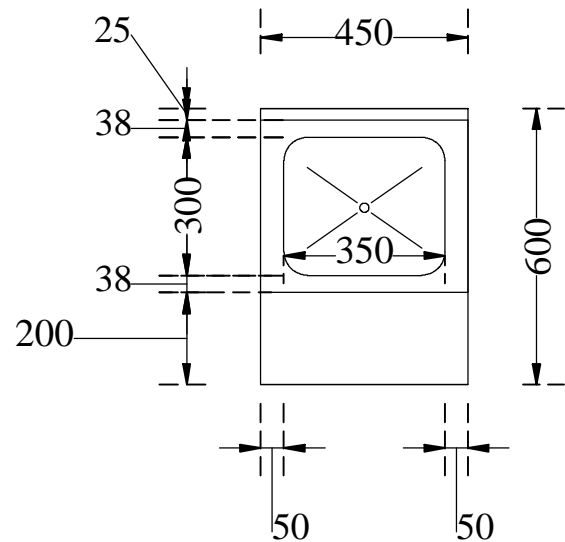

COMMERCIAL KITCHEN DESIGNERS

16, Kadambari, Devi Chowk, Shastri Nagar
Dombivali (East) - 421204, Mumbai

DATE:

QTY:

BLENDER STATION WITH SINK

OVERALL SIZE IN MM :- L X B X H - 450 X 600 X 800 + 50

25 MM DIA HOLE

SINK SIZE :
300 X 350 X 250 INCH DEEP
WITH DRAIN
COUPLING

SPACE FOR BLENDER

Undershelf 18 swg 304 Q
S.S. With Stiffner
Support

100 MM CLEAR

TOP VIEW

SPECIAL INSTRUCTION:-

REV:-

DATE: