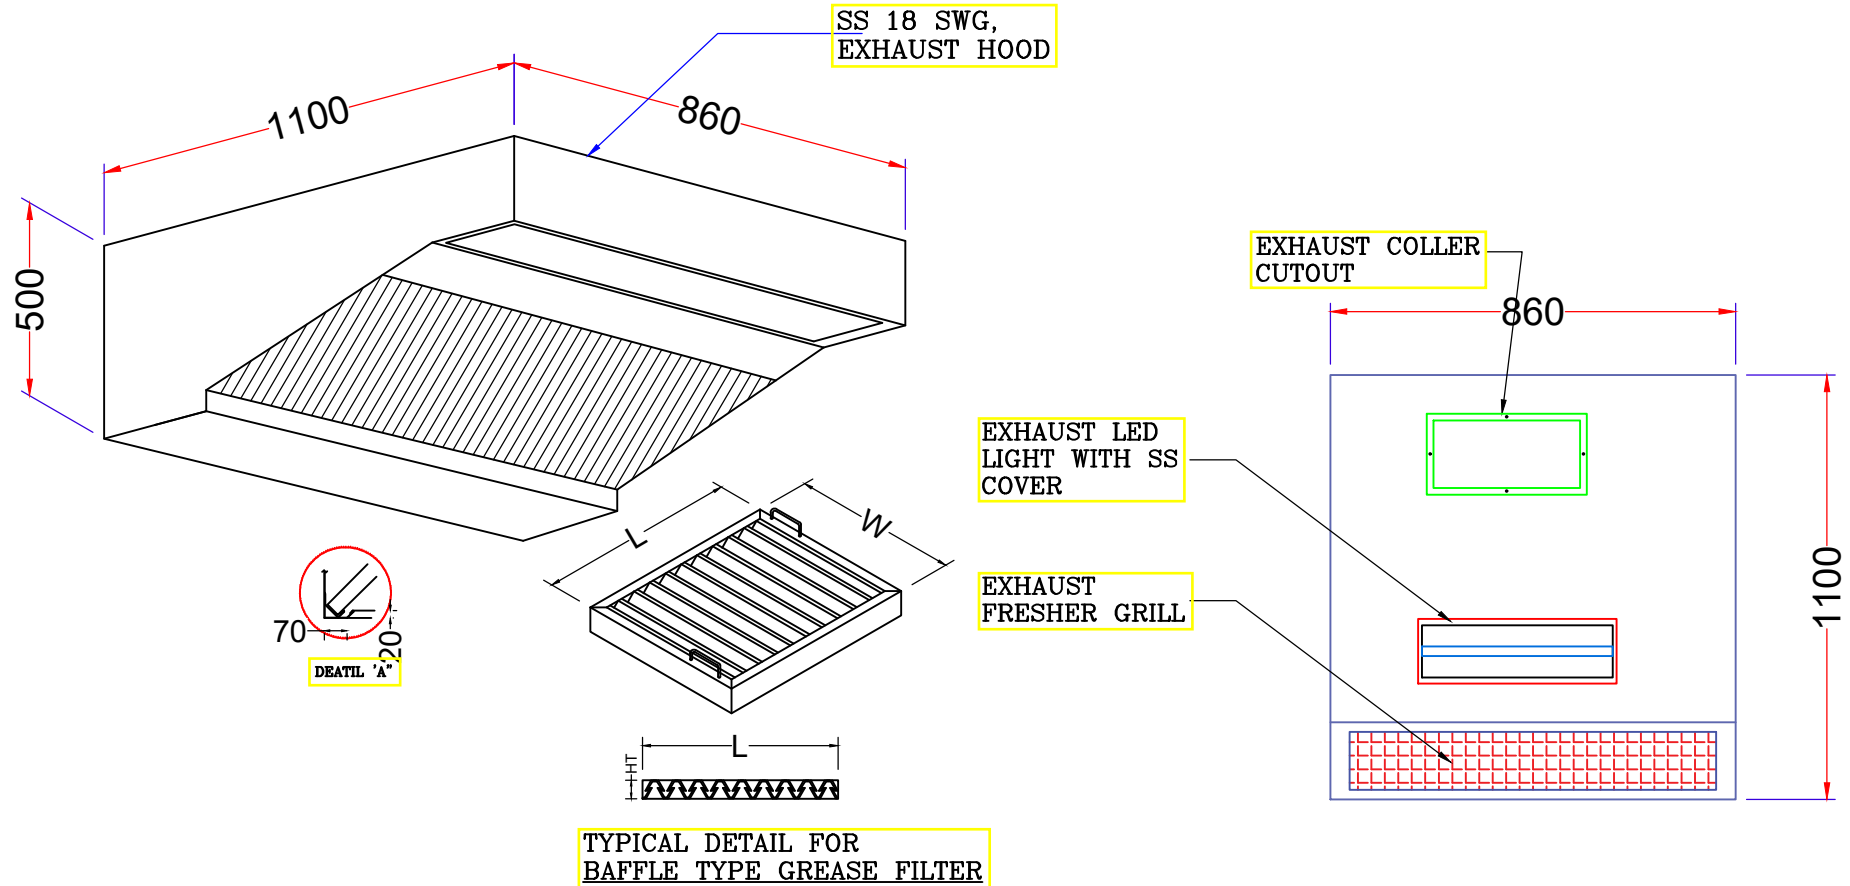

TRAVEL FOOD SERVICES

Eq.No : 04

EXHAUST HOOD WITH BAFFLE FILTERS & FIRE SUPPRESSION SYSTEM , FRESHER GRILL & LED LIGHTS .

Over All Size:- 860 x 1100 x 500

Qty:- 1No.

DRAWING : DIMENSIONS ARE IN MM

TITLE :	EXHAUST HOOD WITH BAFFLE FILTERS & FIRE SUPPRESSION SYSTEM , FRESHER GRILL & LED LIGHTS .	REV. NO :	---	DESIGN BY	Sign
		DATE :	11-03-2024	DWN. BY : FAHEEM	
PROJECT :	Malabar Express @Subway - Domestic - SHA - Trivandrum	SCALE :	N.T.S.	CHKD BY: SAEED K.	
				APRVD BY:	