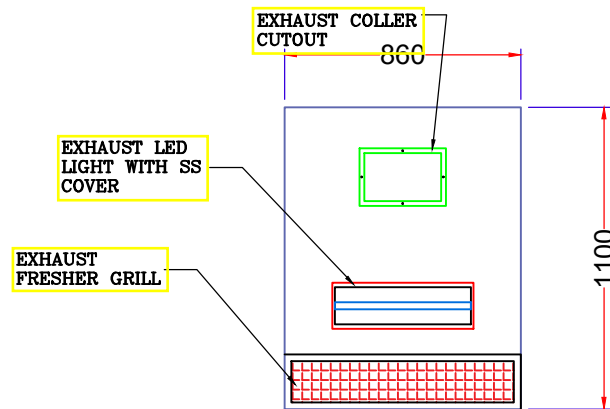

TRAVEL FOOD SERVICES

Eq.No : 01

EXHAUST HOOD WITH BAFFLE FILTERS & FIRE SUPPRESSION SYSTEM , FRESHER GRILL & LED LIGHTS . (BOX TYPE)

Over All Size:- 860 x 1100 x 500

Qty:- 2No.

DRAWING : DIMENSIONS ARE IN MM

TRAVEL FOOD SERVICES

Eq.No : 02

EXHAUST HOOD WITH BAFFLE FILTERS & FIRE SUPPRESSION SYSTEM , FRESHER GRILL & LED LIGHTS .

Over All Size:- 1050 x 1100 x 500

Qty:- 1No.

DRAWING : DIMENSIONS ARE IN MM

TYPICAL DETAIL FOR BAFFLE TYPE GREASE FILTER