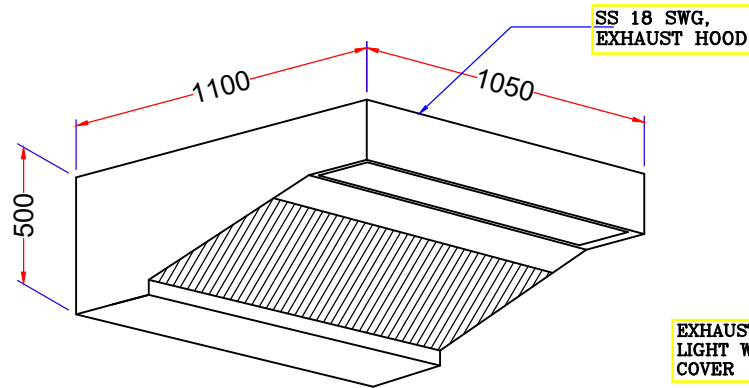

TRAVEL FOOD SERVICES

Eq.No : 02

EXHAUST HOOD WITH BAFFLE FILTERS & FIRE SUPPRESSION SYSTEM , FRESHER GRILL & LED LIGHTS .

Over All Size:- 1050 x 1100 x 500

Qty:- 1No.

DRAWING : DIMENSIONS ARE IN MM

TYPICAL DETAIL FOR BAFFLE TYPE GREASE FILTER