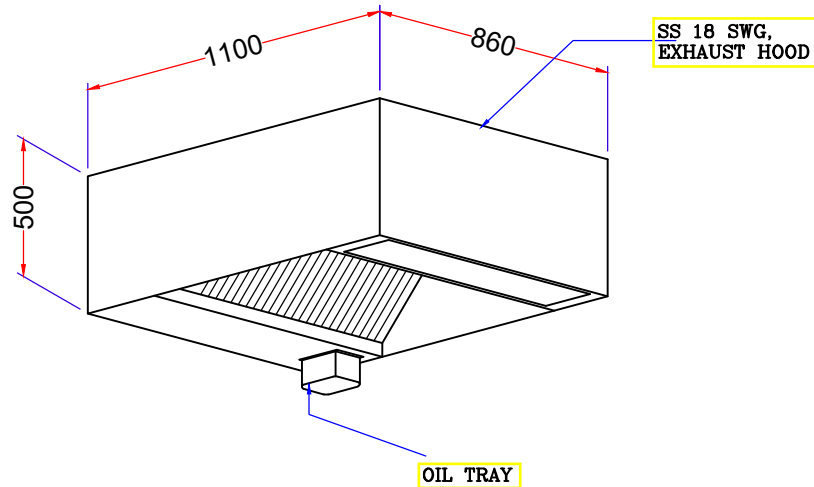

TRAVEL FOOD SERVICES

Eq.No : 01

EXHAUST HOOD WITH BAFFLE FILTERS & FIRE SUPPRESSION SYSTEM , FRESHER GRILL & LED LIGHTS . (BOX TYPE)

Over All Size:- 860 x 1100 x 500

Qty:- 2No.

DRAWING : DIMENSIONS ARE IN MM

TRAVEL FOOD SERVICES

Eq.No : 02

EXHAUST HOOD WITH BAFFLE FILTERS & FIRE SUPPRESSION SYSTEM , FRESHER GRILL & LED LIGHTS .

Over All Size:- 1050 x 1100 x 500

Qty:- 1No.

DRAWING : DIMENSIONS ARE IN MM

TYPICAL DETAIL FOR BAFFLE TYPE GREASE FILTER