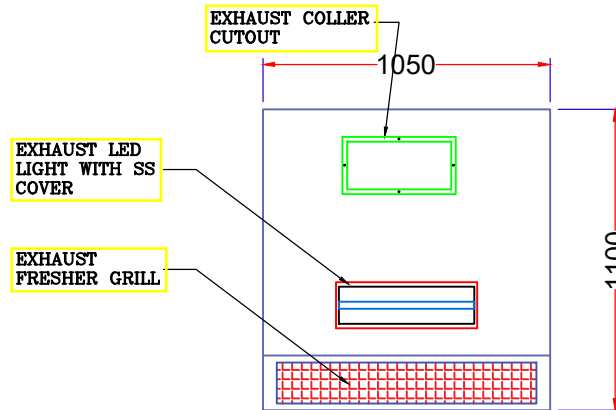

TRAVEL FOOD SERVICES

Eq.No : 02

EXHAUST HOOD WITH BAFFLE FILTERS & FIRE SUPPRESSION SYSTEM , FRESHER GRILL & LED LIGHTS .

Over All Size:- 1050 x 1100 x 500

Qty:- 1No.

DRAWING : DIMENSIONS ARE IN MM

TYPICAL DETAIL FOR BAFFLE TYPE GREASE FILTER