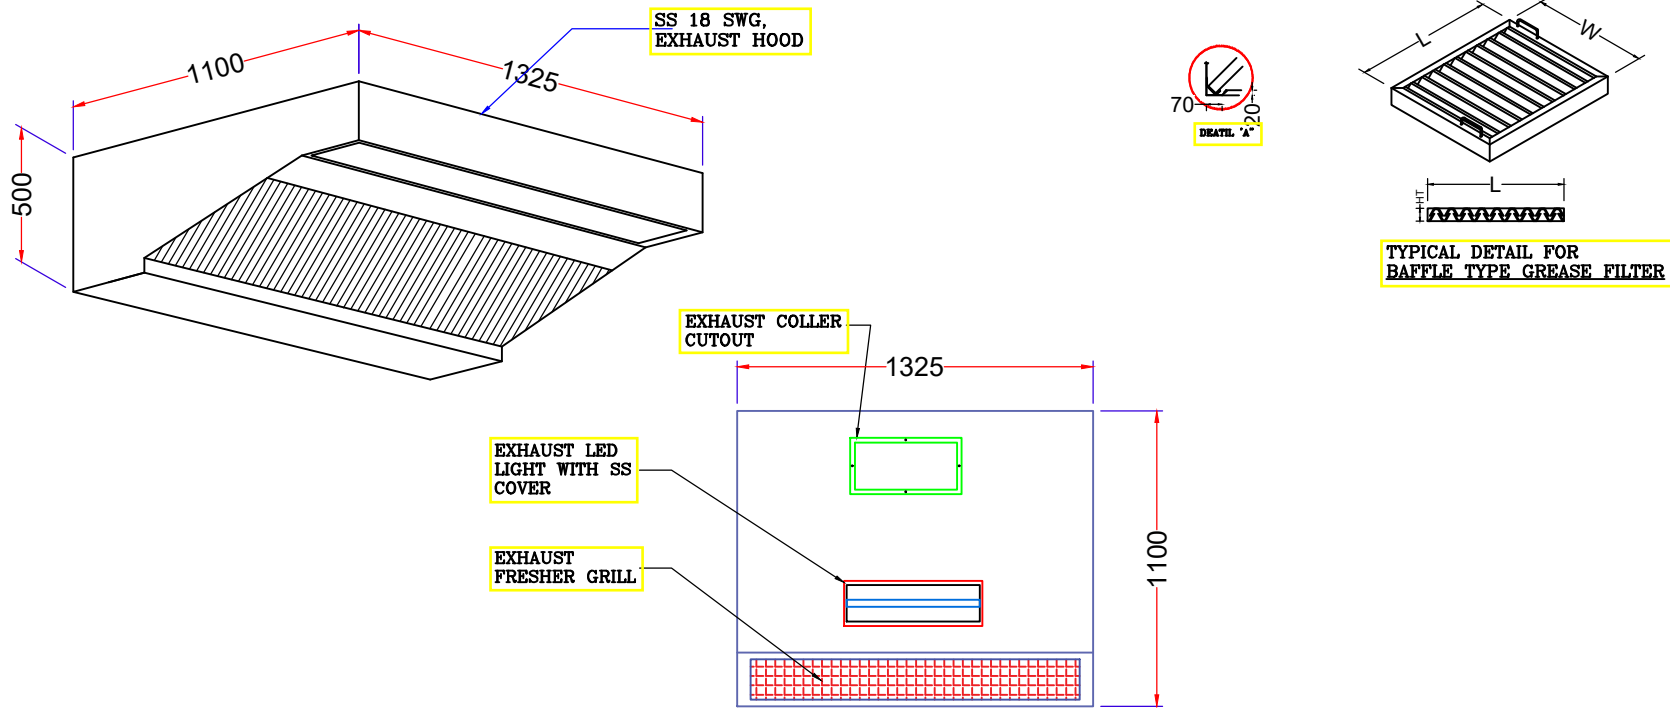

TRAVEL FOOD SERVICES

Eq.No : 03

EXHAUST HOOD WITH BAFFLE FILTERS & FIRE SUPPRESSION SYSTEM , FRESHER GRILL & LED LIGHTS .

Over All Size:- 1325 x 1100 x 500

Qty:- 1No.

DRAWING : DIMENSIONS ARE IN MM

TITLE :	EXHAUST HOOD WITH BAFFLE FILTERS & FIRE SUPPRESSION SYSTEM , FRESHER GRILL & LED LIGHTS .	REV. NO :	---	DESIGN BY	Sign
		DATE :	11-03-2024	DWN. BY : FAHEEM	
PROJECT :	Malabar Express @ Subway - Domestic - SHA - Trivandrum	SCALE :	N.T.S.	CHKD BY: SAEED K.	
				APRVD BY:	

TRAVEL FOOD SERVICES

Eq.No : 04

EXHAUST HOOD WITH BAFFLE FILTERS & FIRE SUPPRESSION SYSTEM , FRESHER GRILL & LED LIGHTS .

Over All Size:- 860 x 1100 x 500

Qty:- 1No.

DRAWING : DIMENSIONS ARE IN MM

TITLE :	EXHAUST HOOD WITH BAFFLE FILTERS & FIRE SUPPRESSION SYSTEM , FRESHER GRILL & LED LIGHTS .	REV. NO :	---	DESIGN BY	Sign
		DATE :	11-03-2024	DWN. BY : FAHEEM	
PROJECT :	Malabar Express @Subway - Domestic - SHA - Trivandrum	SCALE :	N.T.S.	CHKD BY: SAEED K.	
				APRVD BY:	