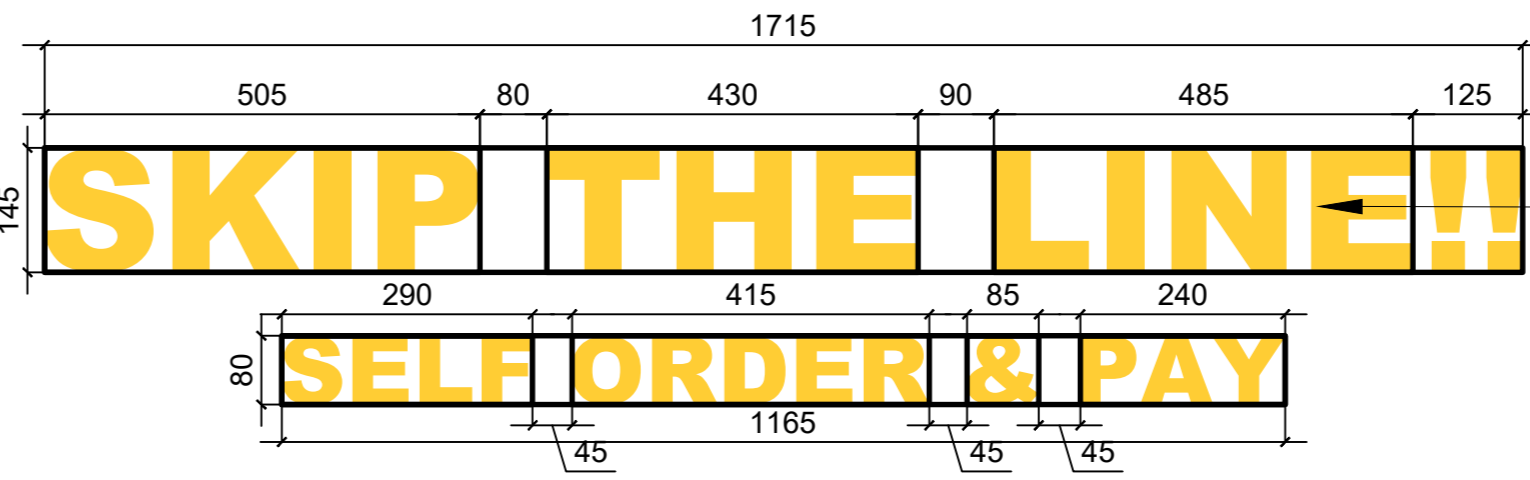

ABOVE SHAKE STATION SIGNAGE DETAIL

20mm thk.led neon yellow & white

ABOVE L-SHAPE TABLE WALL ART

Surfer stamp stencil artwork Color : black and yellow

ABOVE SELF ORDERING KIOSK SIGNAGE DETAIL

yellow Illuminated 3d acrylic letters from all sides.

CIRCULAR SIGNAGE DETAIL HANGING NEAR FACADE

25 mm thk.Illuminated yellow & red circular food icons

FACADE TABLE SIGNAGE DETAIL

50 mm thk.Illuminated sign with yellow opal polycarbonate letters with matte black lacquered metal + black "Est 1941" stencil painted on wall.

SIGNAGE DETAIL ABOVE ORDERING COUNTER

50 mm thk.Neon white led signage hung from ceiling.

TV PANEL SIGNAGE DETAIL

50 mm thk.Neon white led signage hung from ceiling.

SIGNAGE DETAIL ABOVE PICK UP WINDOW

Illuminated box, white & yellow vinyl on acrylic