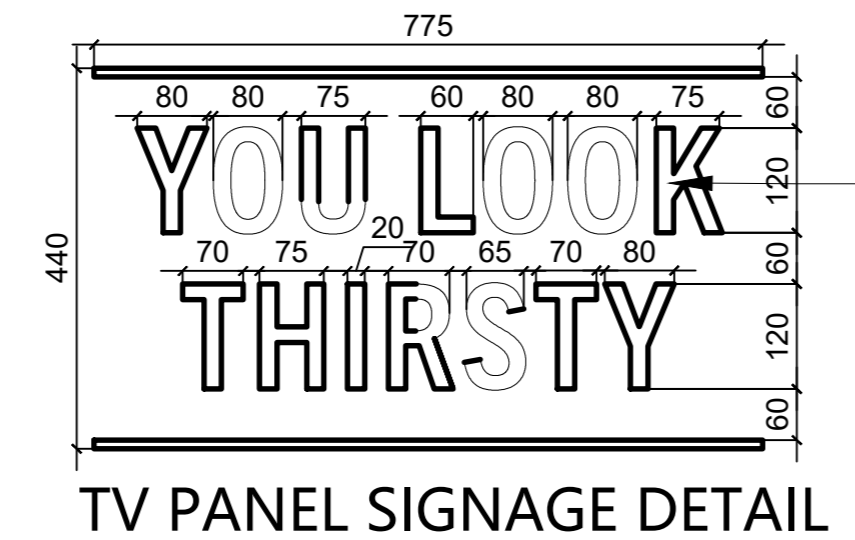

ABOVE SHAKE STATION SIGNAGE DETAIL

20mm thk.led neon yellow & white

ABOVE L-SHAPE TABLE WALL ART

Surfer stamp stencil artwork Color : black and yellow

ABOVE SELF ORDERING KIOSK SIGNAGE DETAIL

yellow Illuminated 3d acrylic letters from all sides.

CIRCULAR SIGNAGE DETAIL HANGING NEAR FACADE

25 mm thk.Illuminated yellow & red circular food icons

FACADE TABLE SIGNAGE DETAIL

50 mm thk.Illuminated sign with yellow opal polycarbonate letters with matte black lacquered metal + black "Est 1941" stencil painted on wall.

SIGNAGE DETAIL ABOVE ORDERING COUNTER

50 mm thk.Neon white led signage hung from ceiling.

TV PANEL SIGNAGE DETAIL

50 mm thk.Neon white led signage hung from ceiling.

SIGNAGE DETAIL ABOVE PICK UP WINDOW

Illuminated box, white & yellow vinyl on acrylic