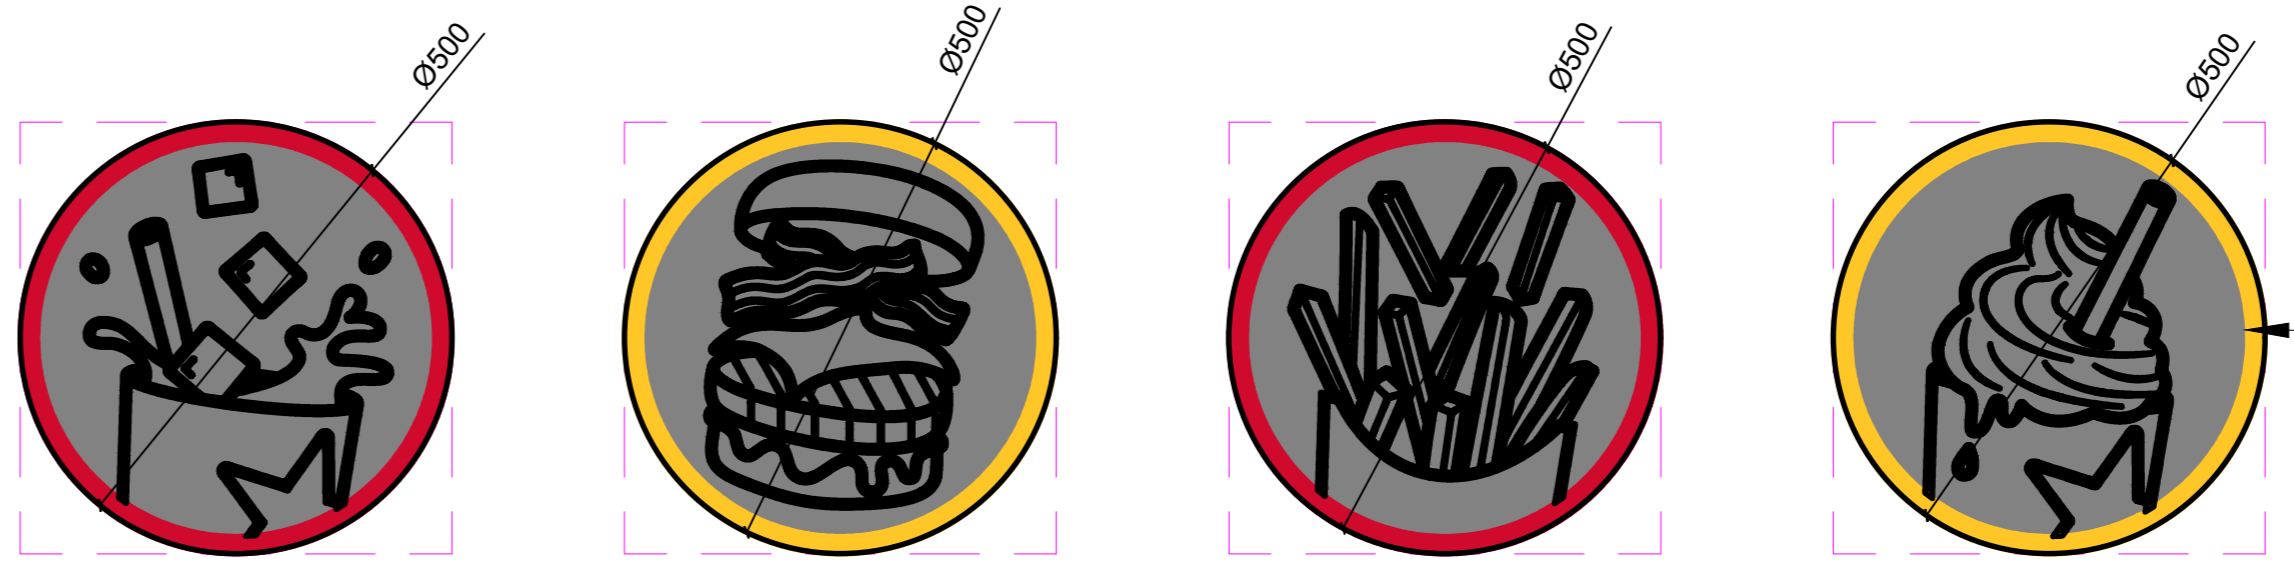

ABOVE SHAKE STATION SIGNAGE DETAIL

20mm thk.led neon yellow & white

ABOVE L-SHAPE TABLE WALL ART

Surfer stamp stencil artwork Color : black and yellow

ABOVE SELF ORDERING KIOSK SIGNAGE DETAIL

yellow Illuminated 3d acrylic letters from all sides.

CIRCULAR SIGNAGE DETAIL HANGING NEAR FACADE

25 mm thk.Illuminated yellow & red circular food icons

FACADE TABLE SIGNAGE DETAIL

50 mm thk.Illuminated sign with yellow opal polycarbonate letters with matte black lacquered metal + black "Est 1941" stencil painted on wall.

SIGNAGE DETAIL ABOVE ORDERING COUNTER

50 mm thk.Neon white led signage hung from ceiling.

TV PANEL SIGNAGE DETAIL

50 mm thk.Neon white led signage hung from ceiling.

SIGNAGE DETAIL ABOVE PICK UP WINDOW

Illuminated box, white & yellow vinyl on acrylic