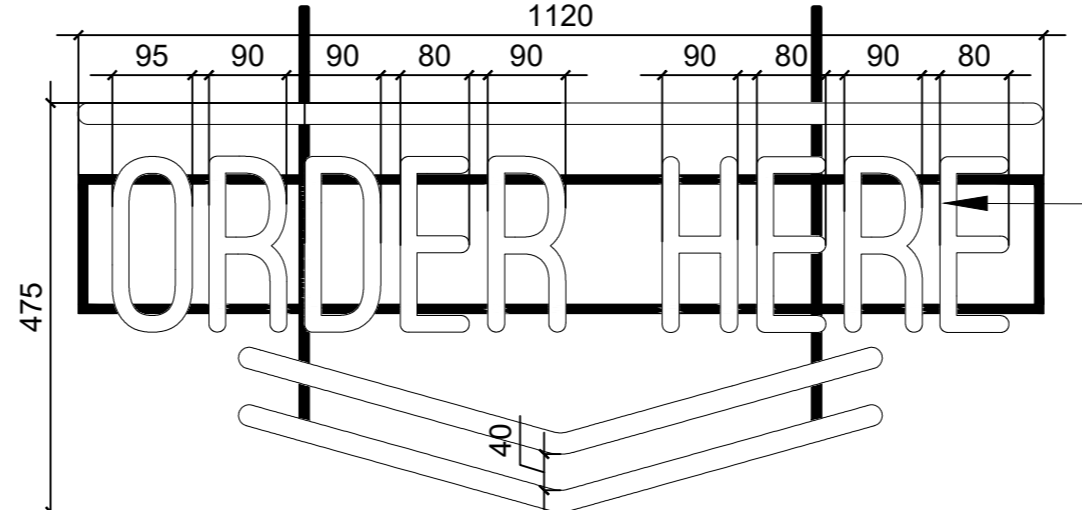

ABOVE SHAKE STATION SIGNAGE DETAIL

20mm thk.led neon yellow & white

ABOVE L-SHAPE TABLE WALL ART

Surfer stamp stencil artwork Color : black and yellow

ABOVE SELF ORDERING KIOSK SIGNAGE DETAIL

yellow Illuminated 3d acrylic letters from all sides.

CIRCULAR SIGNAGE DETAIL HANGING NEAR FACADE

25 mm thk.Illuminated yellow & red circular food icons

FACADE TABLE SIGNAGE DETAIL

50 mm thk.Illuminated sign with yellow opal polycarbonate letters with matte black lacquered metal + black "Est 1941" stencil painted on wall.