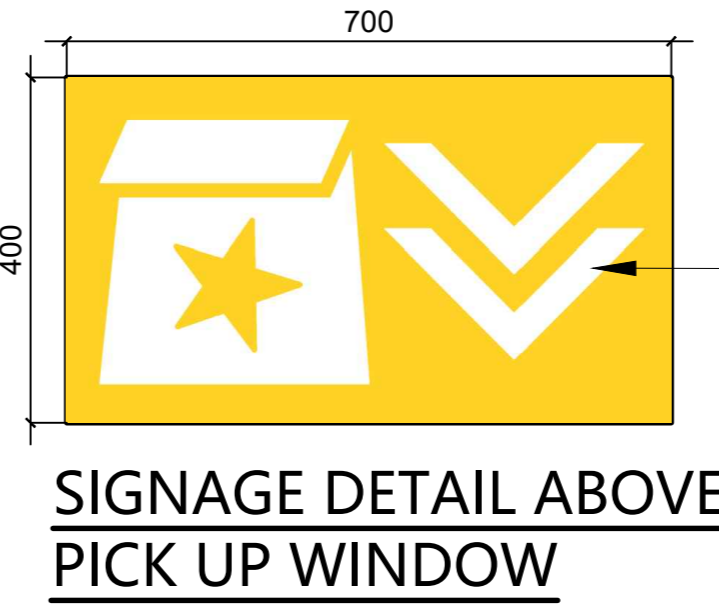

ABOVE SHAKE STATION SIGNAGE DETAIL

20mm thk.led neon yellow & white

ABOVE L-SHAPE TABLE WALL ART

Surfer stamp stencil artwork Color : black and yellow

ABOVE SELF ORDERING KIOSK SIGNAGE DETAIL

yellow Illuminated 3d acrylic letters from all sides.

CIRCULAR SIGNAGE DETAIL HANGING NEAR FACADE

25 mm thk.Illuminated yellow & red circular food icons

FACADE TABLE SIGNAGE DETAIL

50 mm thk.Illuminated sign with yellow opal polycarbonate letters with matte black lacquered metal + black "Est 1941" stencil painted on wall.

SIGNAGE DETAIL ABOVE ORDERING COUNTER

50 mm thk.Neon white led signage hung from ceiling.

TV PANEL SIGNAGE DETAIL

50 mm thk.Neon white led signage hung from ceiling.

SIGNAGE DETAIL ABOVE PICK UP WINDOW

Illuminated box, white & yellow vinyl on acrylic