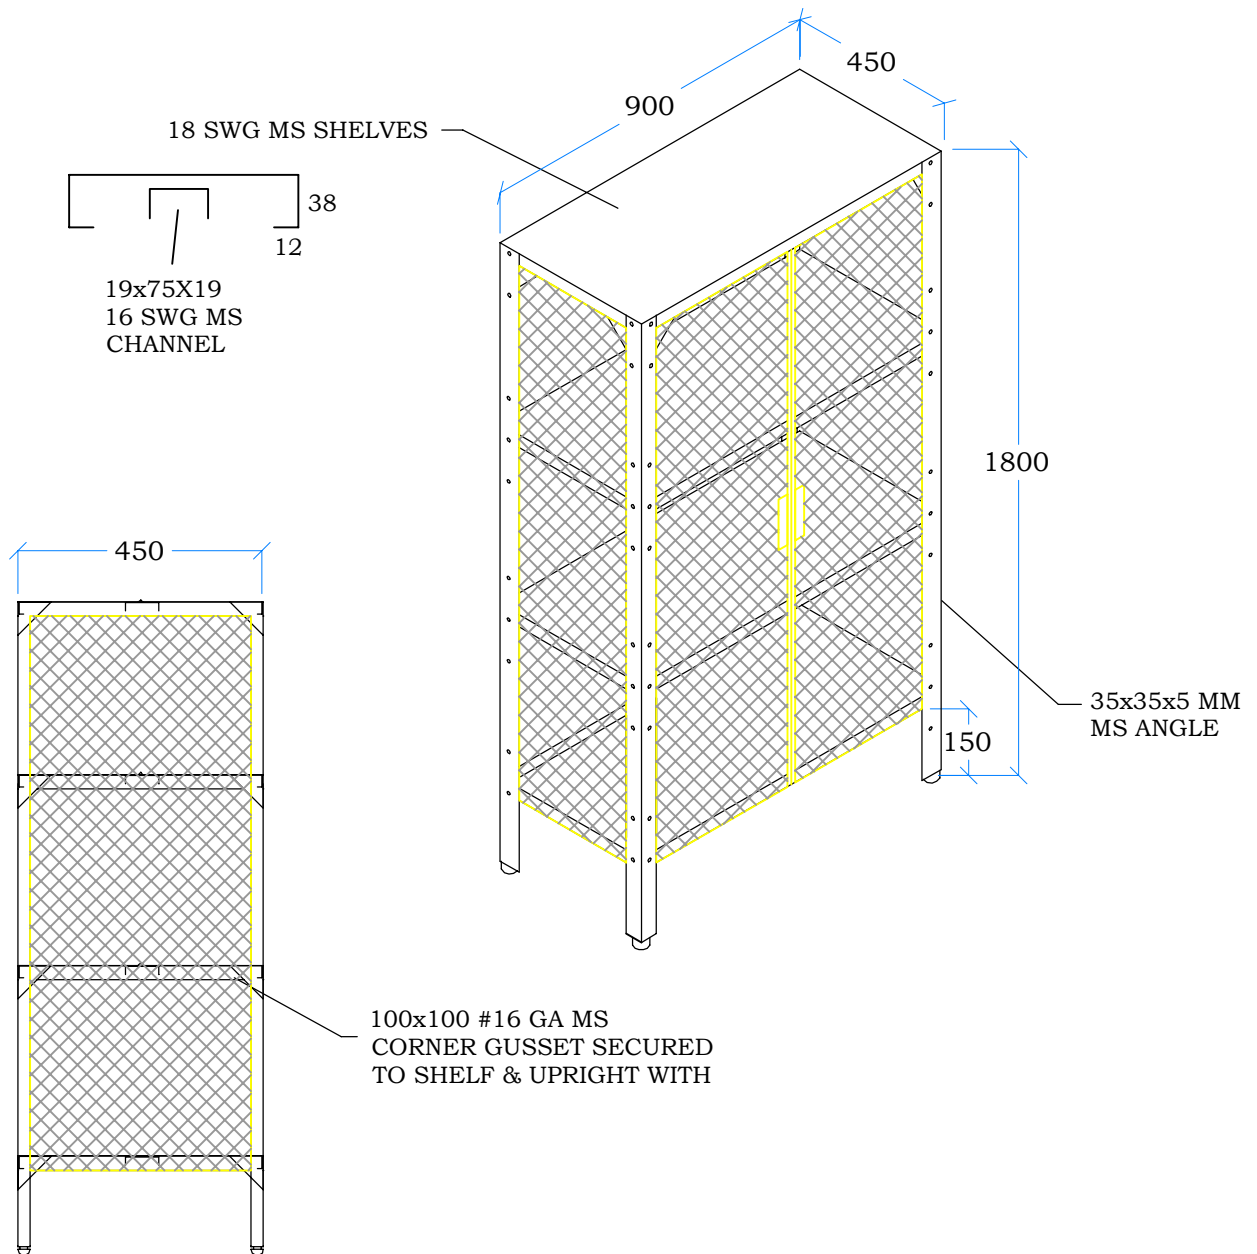

COMMERCIAL KITCHEN DESIGNERS

201/202, Spectra, "D" Wing , Casa Bella Gold, Palava Dombivali (East) -
421204 Near Xperia Mall, Kalyan - Shil Road MOB :- 9920141007

DATE :

QTY :

MS STORAGE RACK

OVERALL SIZE : 900 x 450 x 1800