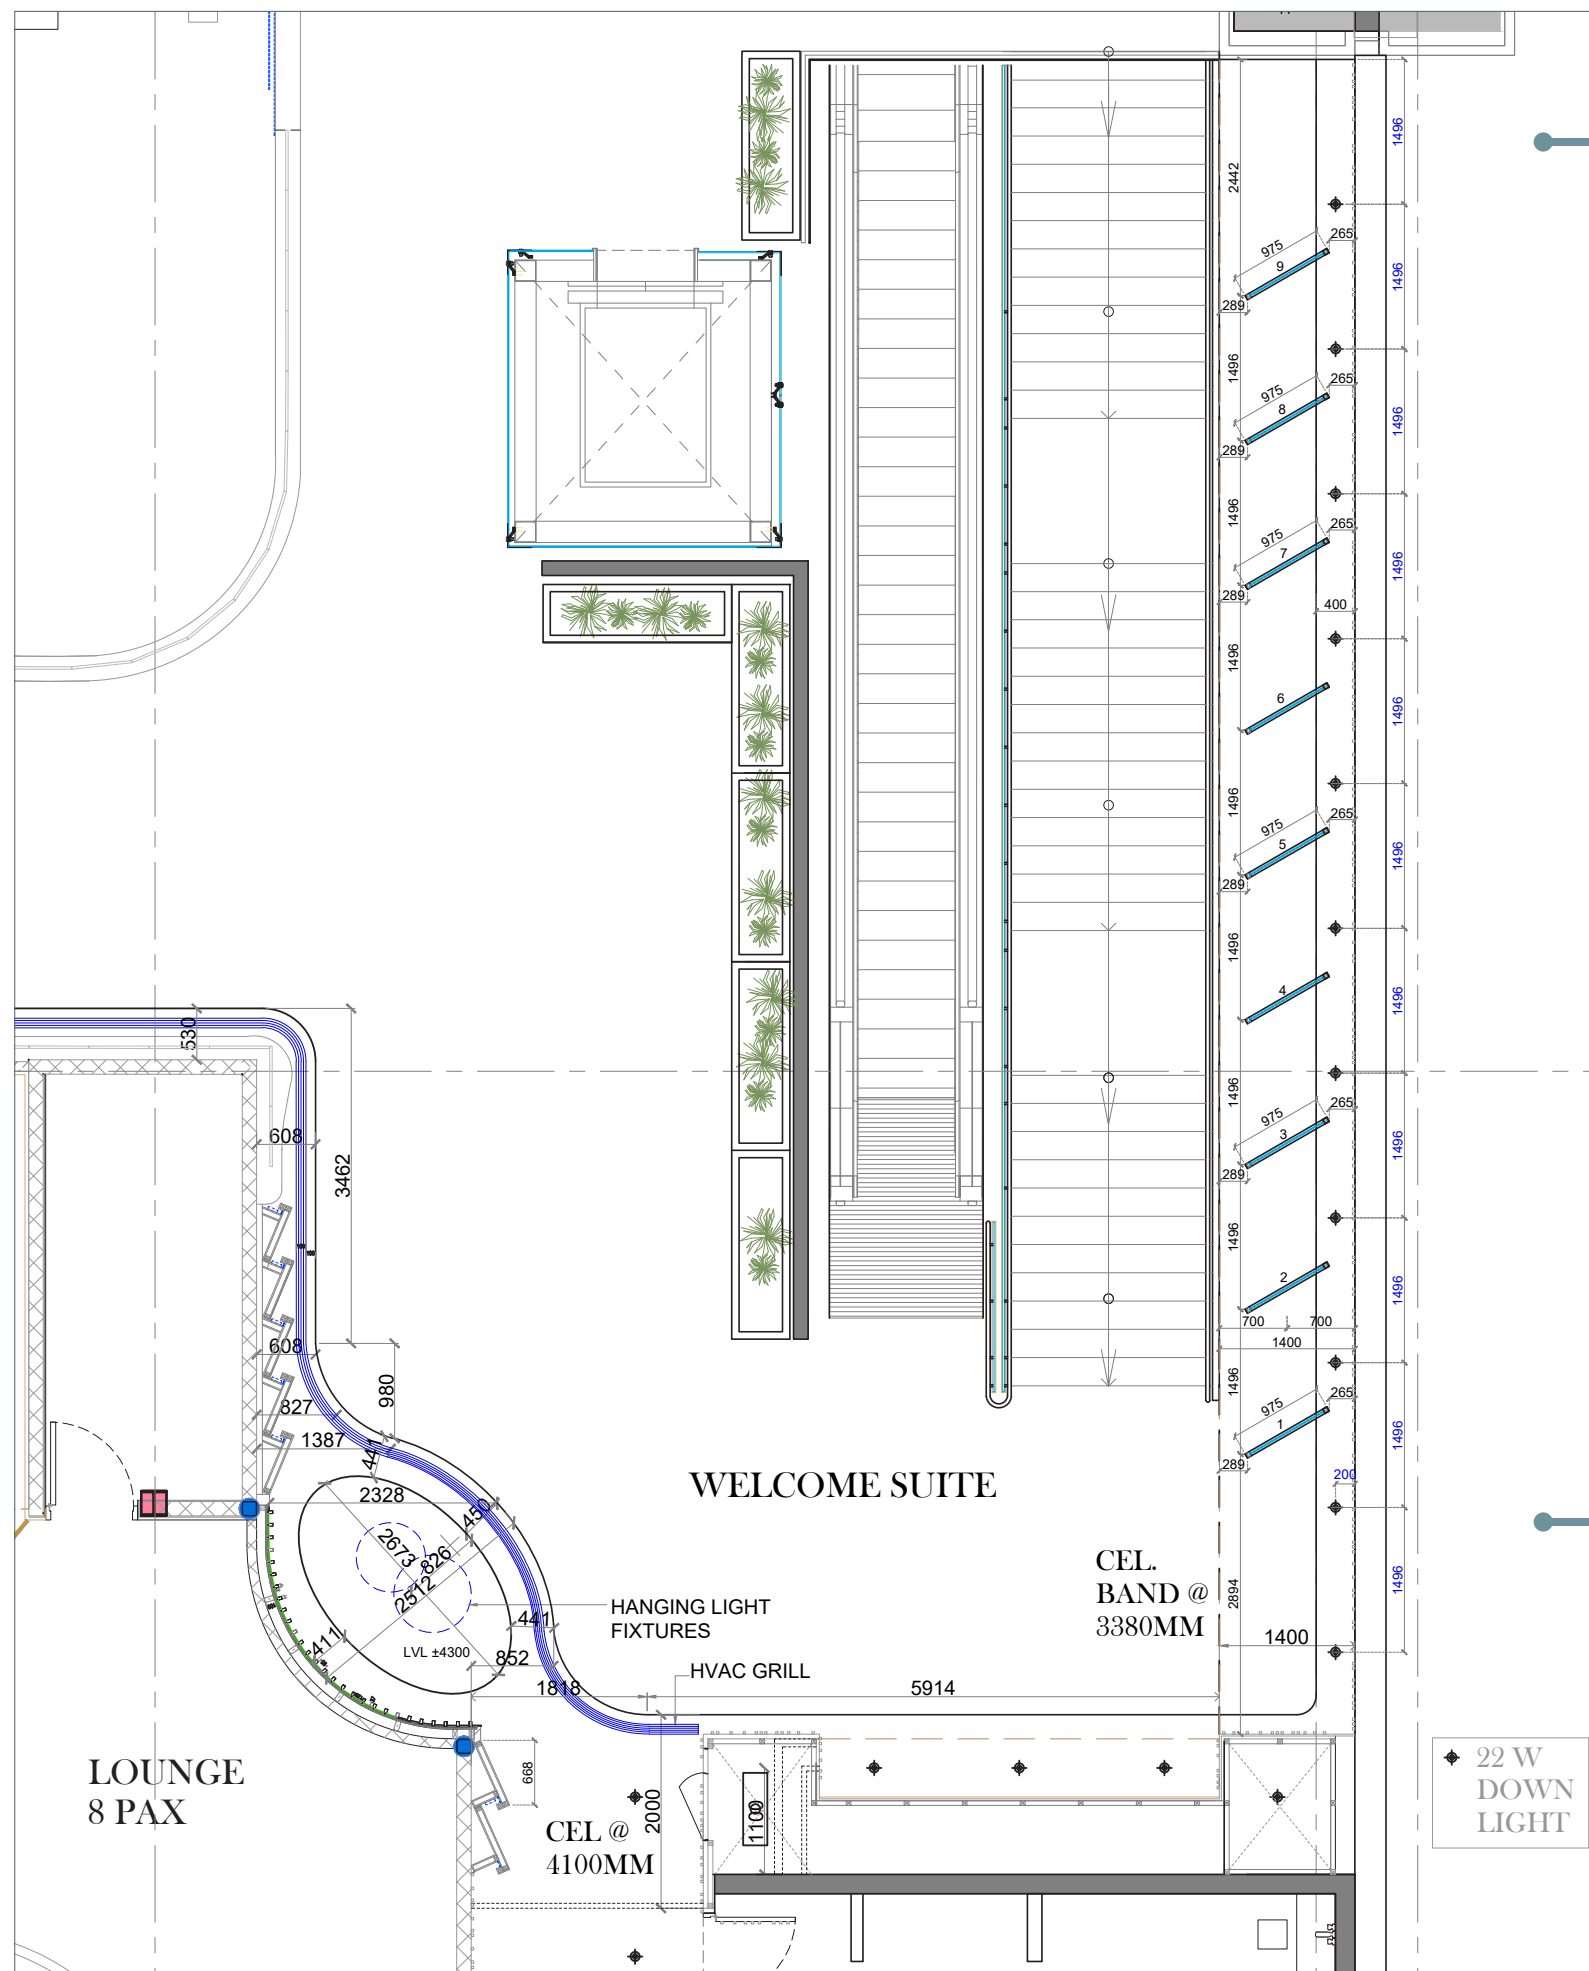

BIAL

DOMESTIC LOUNGE

PHASE 1 & 2

A monochromatic photograph of an airport terminal. A person is seated on a modern, dark-colored bench in the center. The bench has a unique design with curved, ribbed backrests. The floor is highly reflective, mirroring the person and the bench. Large windows in the background show an airplane on the tarmac. The word "ARTWORK" is overlaid in a white, serif font on the right side of the image.

ARTWORK

PHASE 02
 PHASE 01

Seating Zone	YD	ABM
Quiet Lounge	30 PAX	26 PAX
VIP Lounge	20 PAX	15 PAX
VIP Dining	20 PAX	14 PAX
Whiskey Lounge	37 PAX	32 PAX
Cinema Zone	11 PAX	10 PAX
Connect Lounge	51 PAX	28 PAX
Relax Lounge	39 PAX	21 PAX
Fire Lounge	24 PAX	21 PAX
Bar	22 PAX	26 PAX
Dining Area	100 PAX	118 PAX
Sports Lounge	90 PAX	58 PAX
Quiet Zone		23 PAX
Tea Garden	43 PAX	38 PAX
Fine Dining Area	32 PAX	32 PAX
Cubbon Park	(58 PAX)	NIL
Total	519+58 PAX	462 PAX

artwork

artwork

GLASS PANELS WITH ARTWORK

artwork

GLASS PANELS WITH ARTWORK

artwork

ARTWORK TO BE PRINTED ON FILM AND STUCK ON THE GLASS

WELCOME SUITE - LIGHTING LAYOUT

artwork

ELEVATION

12MM THK ROD WELDED IN
SS PROFILE TO ANCHORED
IN FLOORING

PLAN

artwork

**ARTWORK TO BE PRINTED
ON FILM AND STUCK ON THE
GLASS**

references

design views