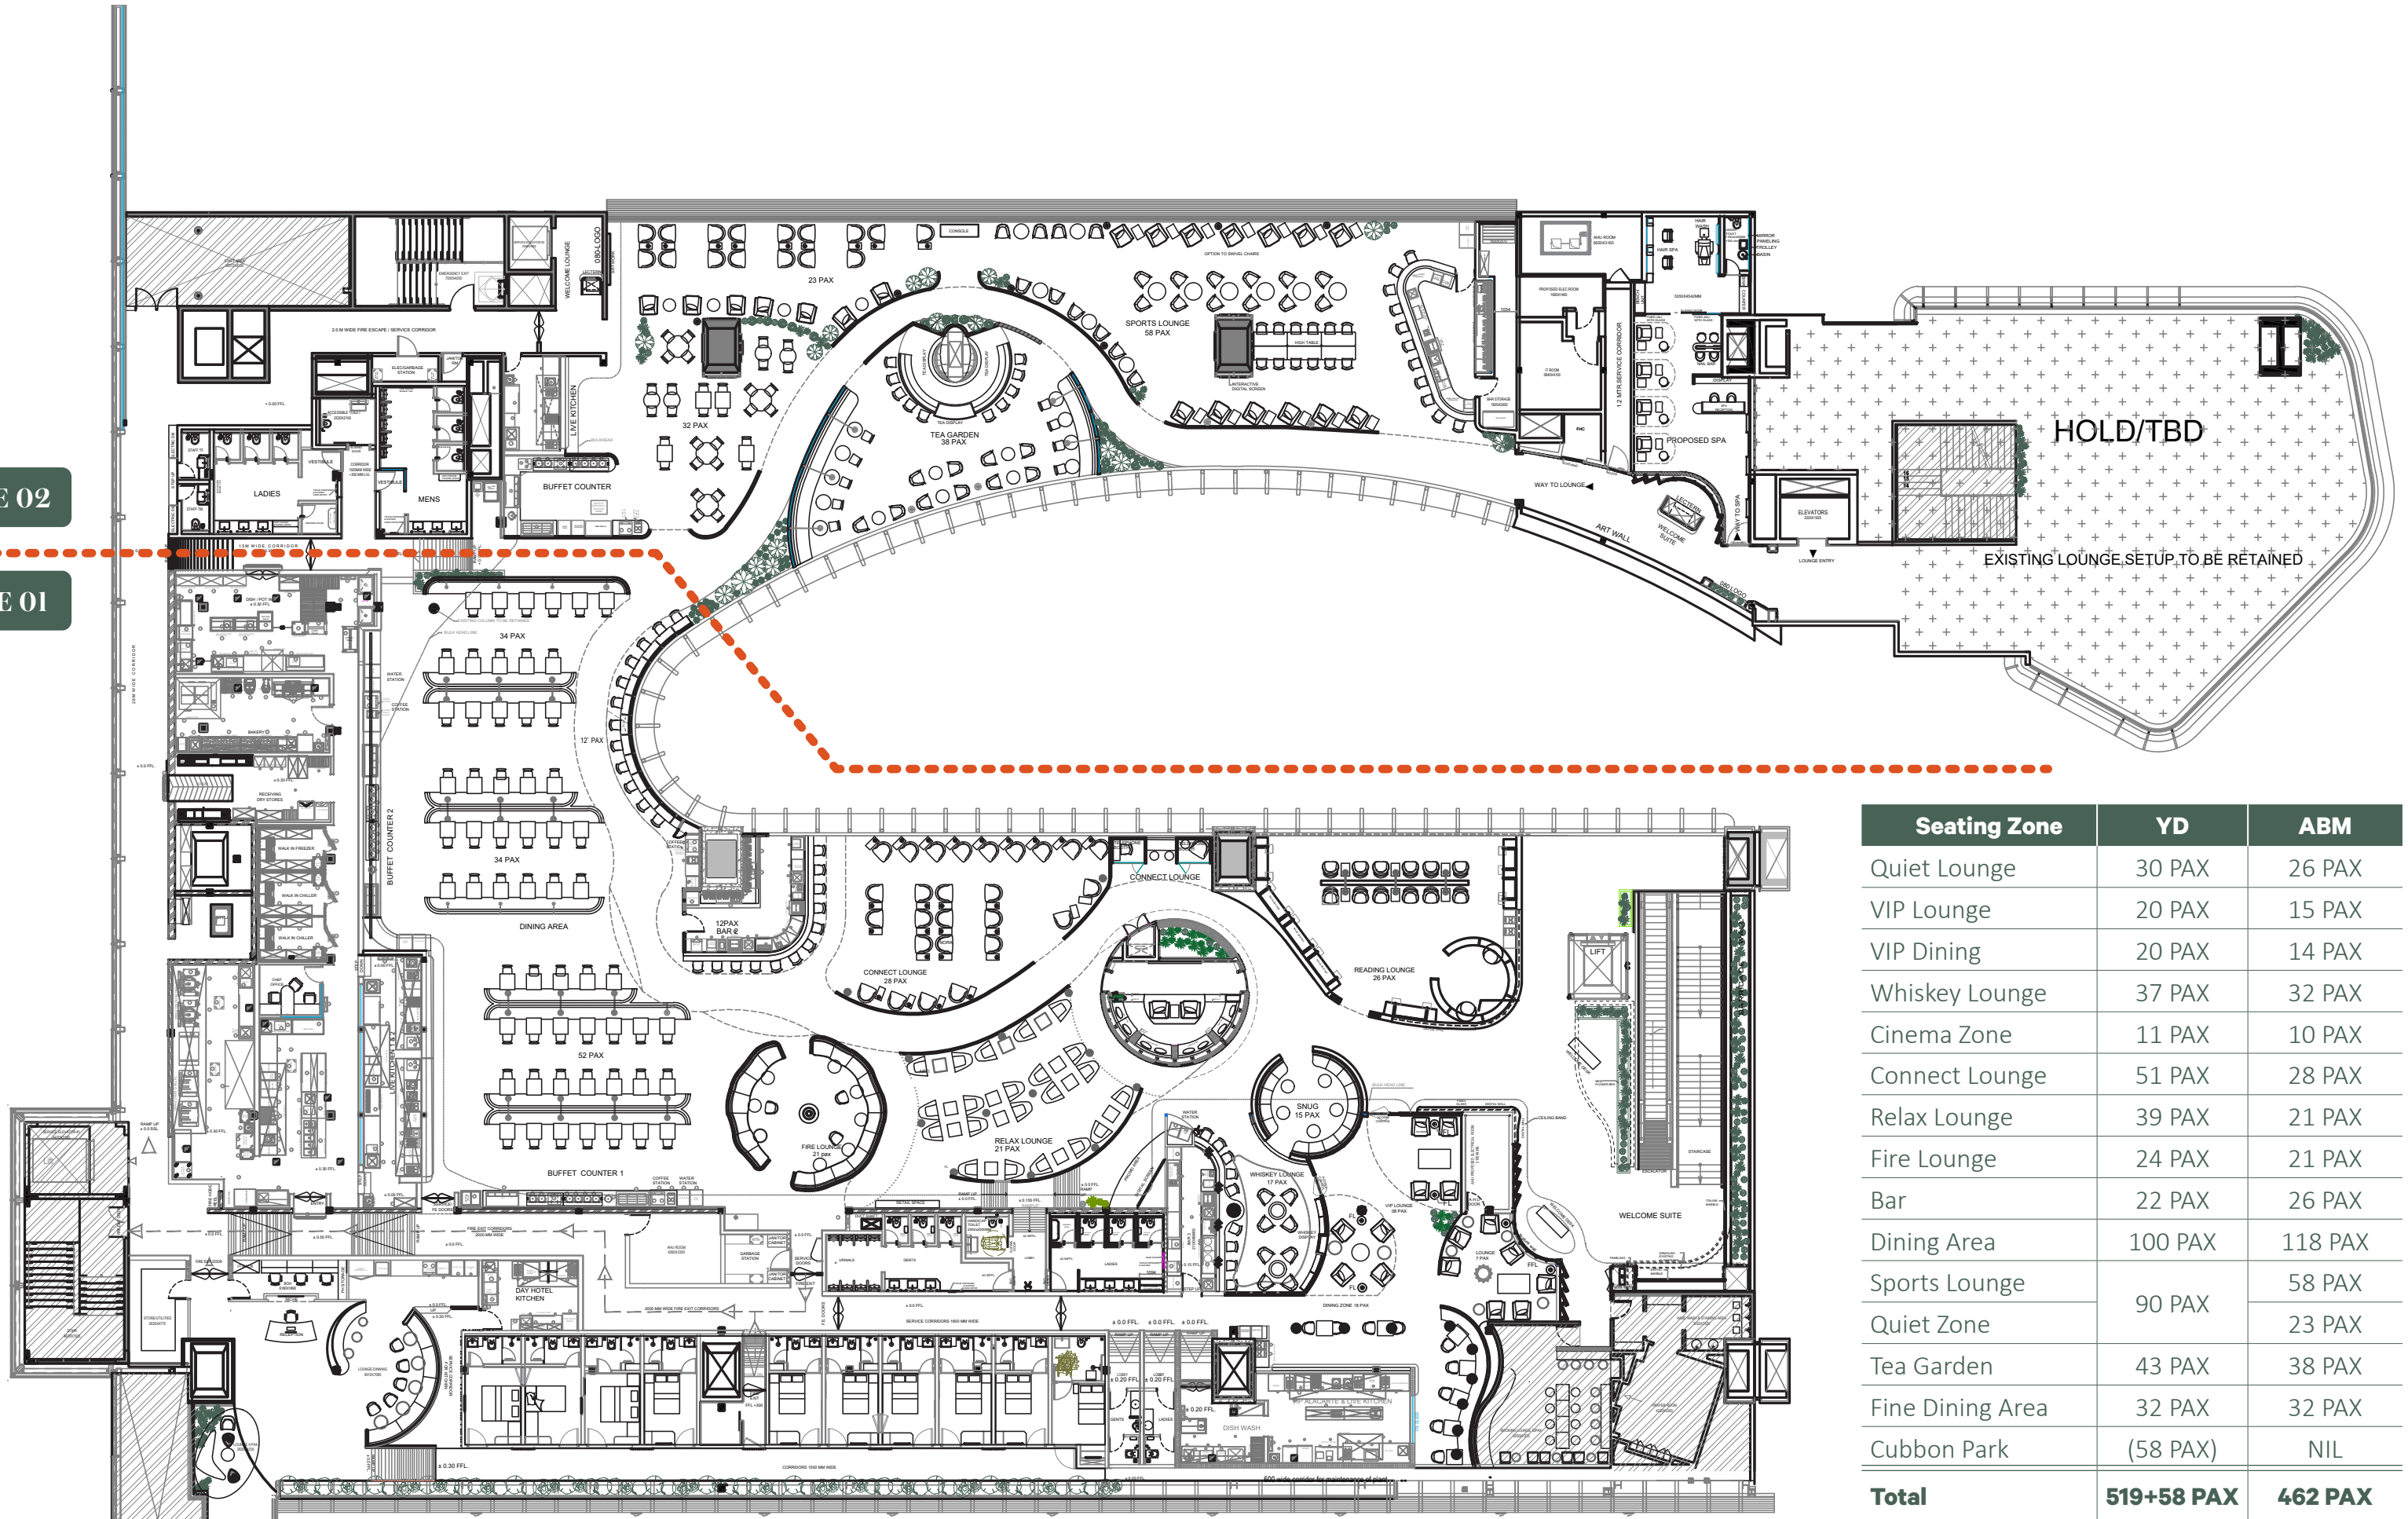

BIAL

DOMESTIC LOUNGE

PHASE 1 & 2

A monochromatic photograph of an airport terminal. A person is seated on a modern, dark-colored bench in the center. The bench has a unique design with curved, ribbed backrests. The floor is highly reflective, mirroring the person and the bench. Large windows in the background show an airplane on the tarmac. The word "ARTWORK" is overlaid in a white, serif font on the right side of the image.

ARTWORK

PHASE 02
 PHASE 01

Seating Zone	YD	ABM
Quiet Lounge	30 PAX	26 PAX
VIP Lounge	20 PAX	15 PAX
VIP Dining	20 PAX	14 PAX
Whiskey Lounge	37 PAX	32 PAX
Cinema Zone	11 PAX	10 PAX
Connect Lounge	51 PAX	28 PAX
Relax Lounge	39 PAX	21 PAX
Fire Lounge	24 PAX	21 PAX
Bar	22 PAX	26 PAX
Dining Area	100 PAX	118 PAX
Sports Lounge	90 PAX	58 PAX
Quiet Zone		23 PAX
Tea Garden	43 PAX	38 PAX
Fine Dining Area	32 PAX	32 PAX
Cubbon Park	(58 PAX)	NIL
Total	519+58 PAX	462 PAX