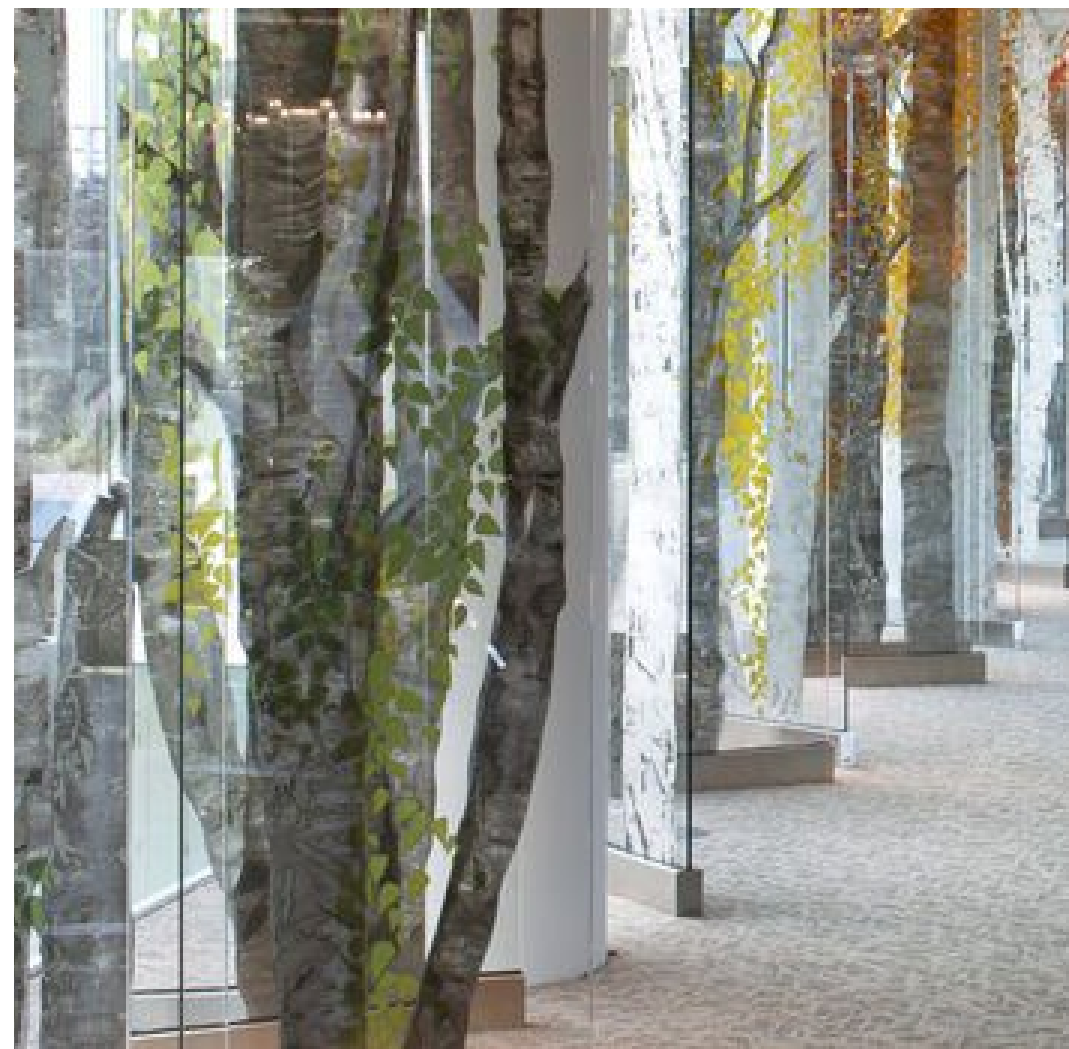

artwork

GLASS PANELS WITH ARTWORK