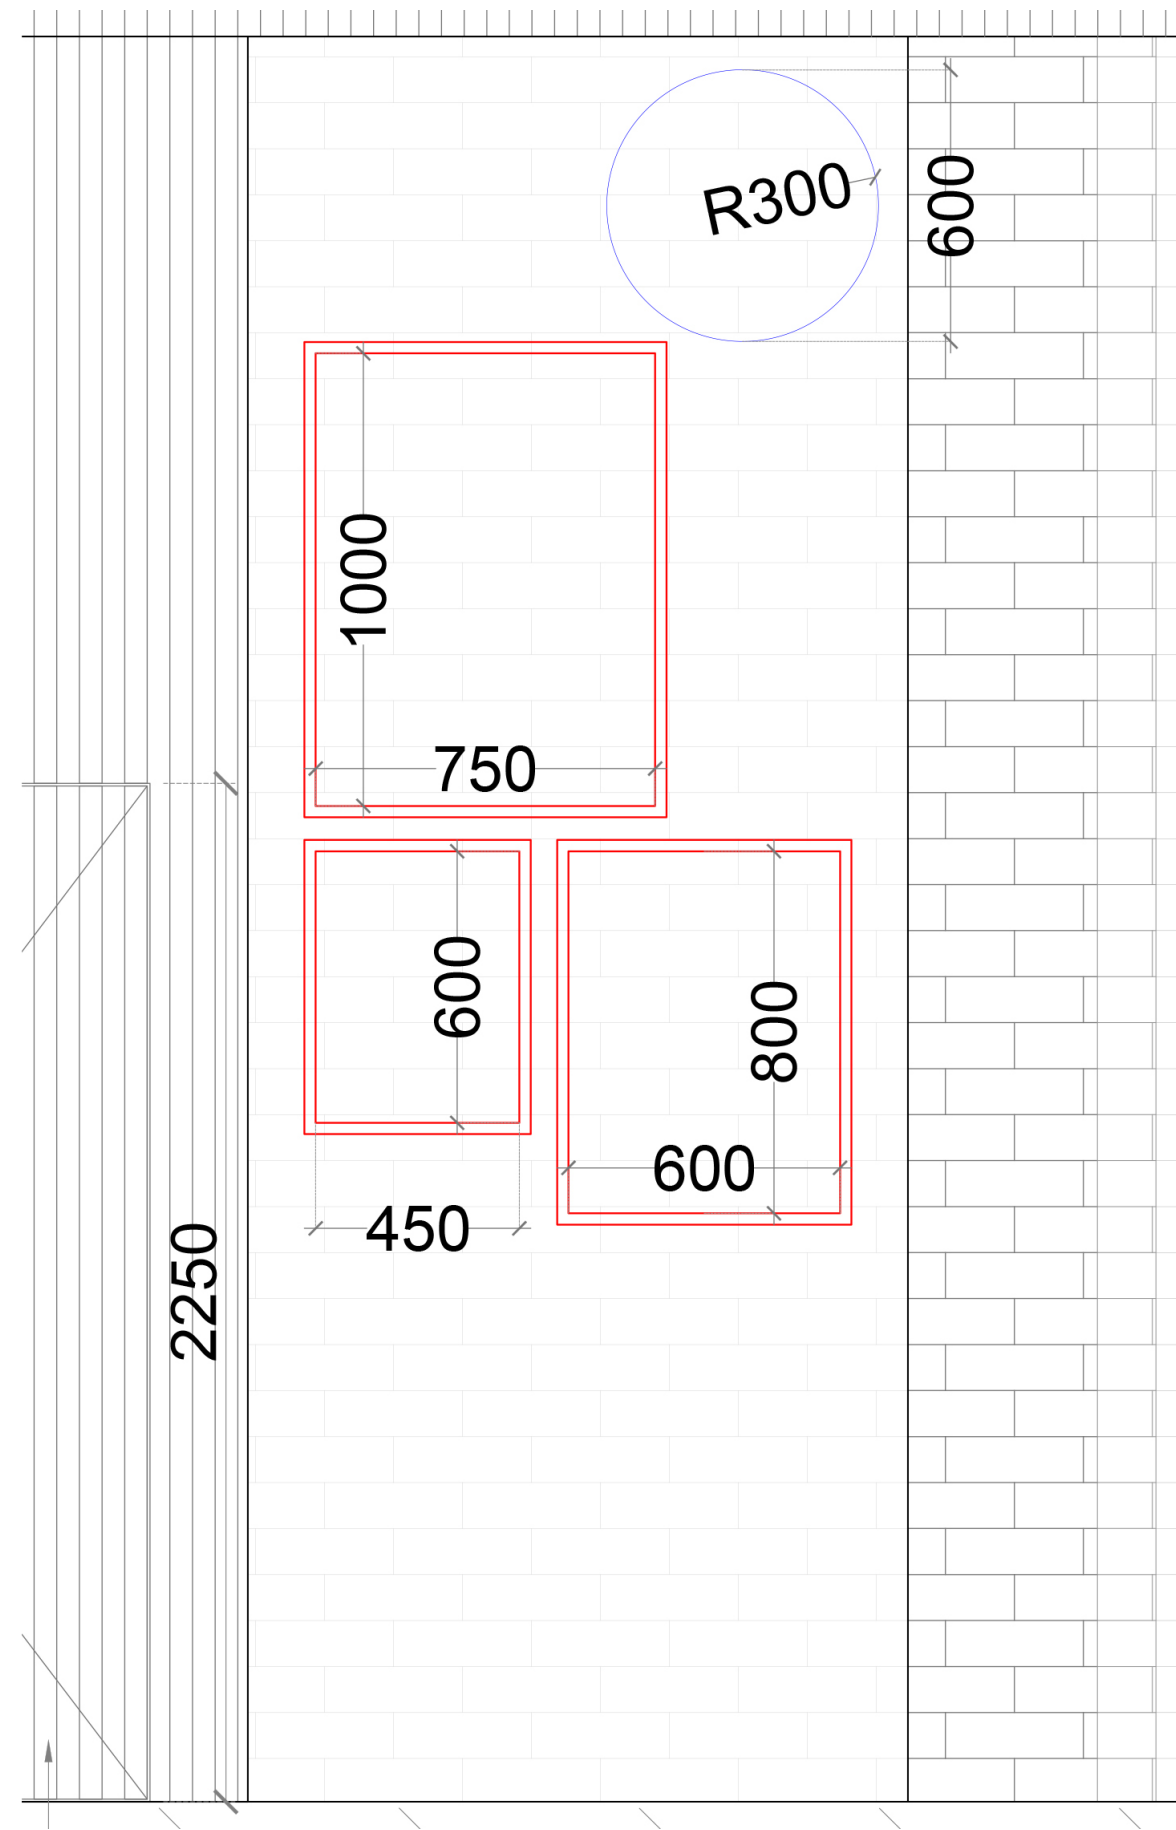

design views

design views

artwork

ARTWORK TO BE PAINTED
ON ROUND PLY PANELS
AND FRAMED WITH METAL
FRAME

design views

design views

artwork
▼

artwork

artwork

PRINTED AND PAINTED ON CANVAS BY
BRINDA MILLER

design views

ARTWORK TO BE PAINTED AT SITE BY AN ARTIST

CIRCULAR ARTWORK

HAND PAINTED WALL PANEL

ELEVATION EE

ELEVATION DD