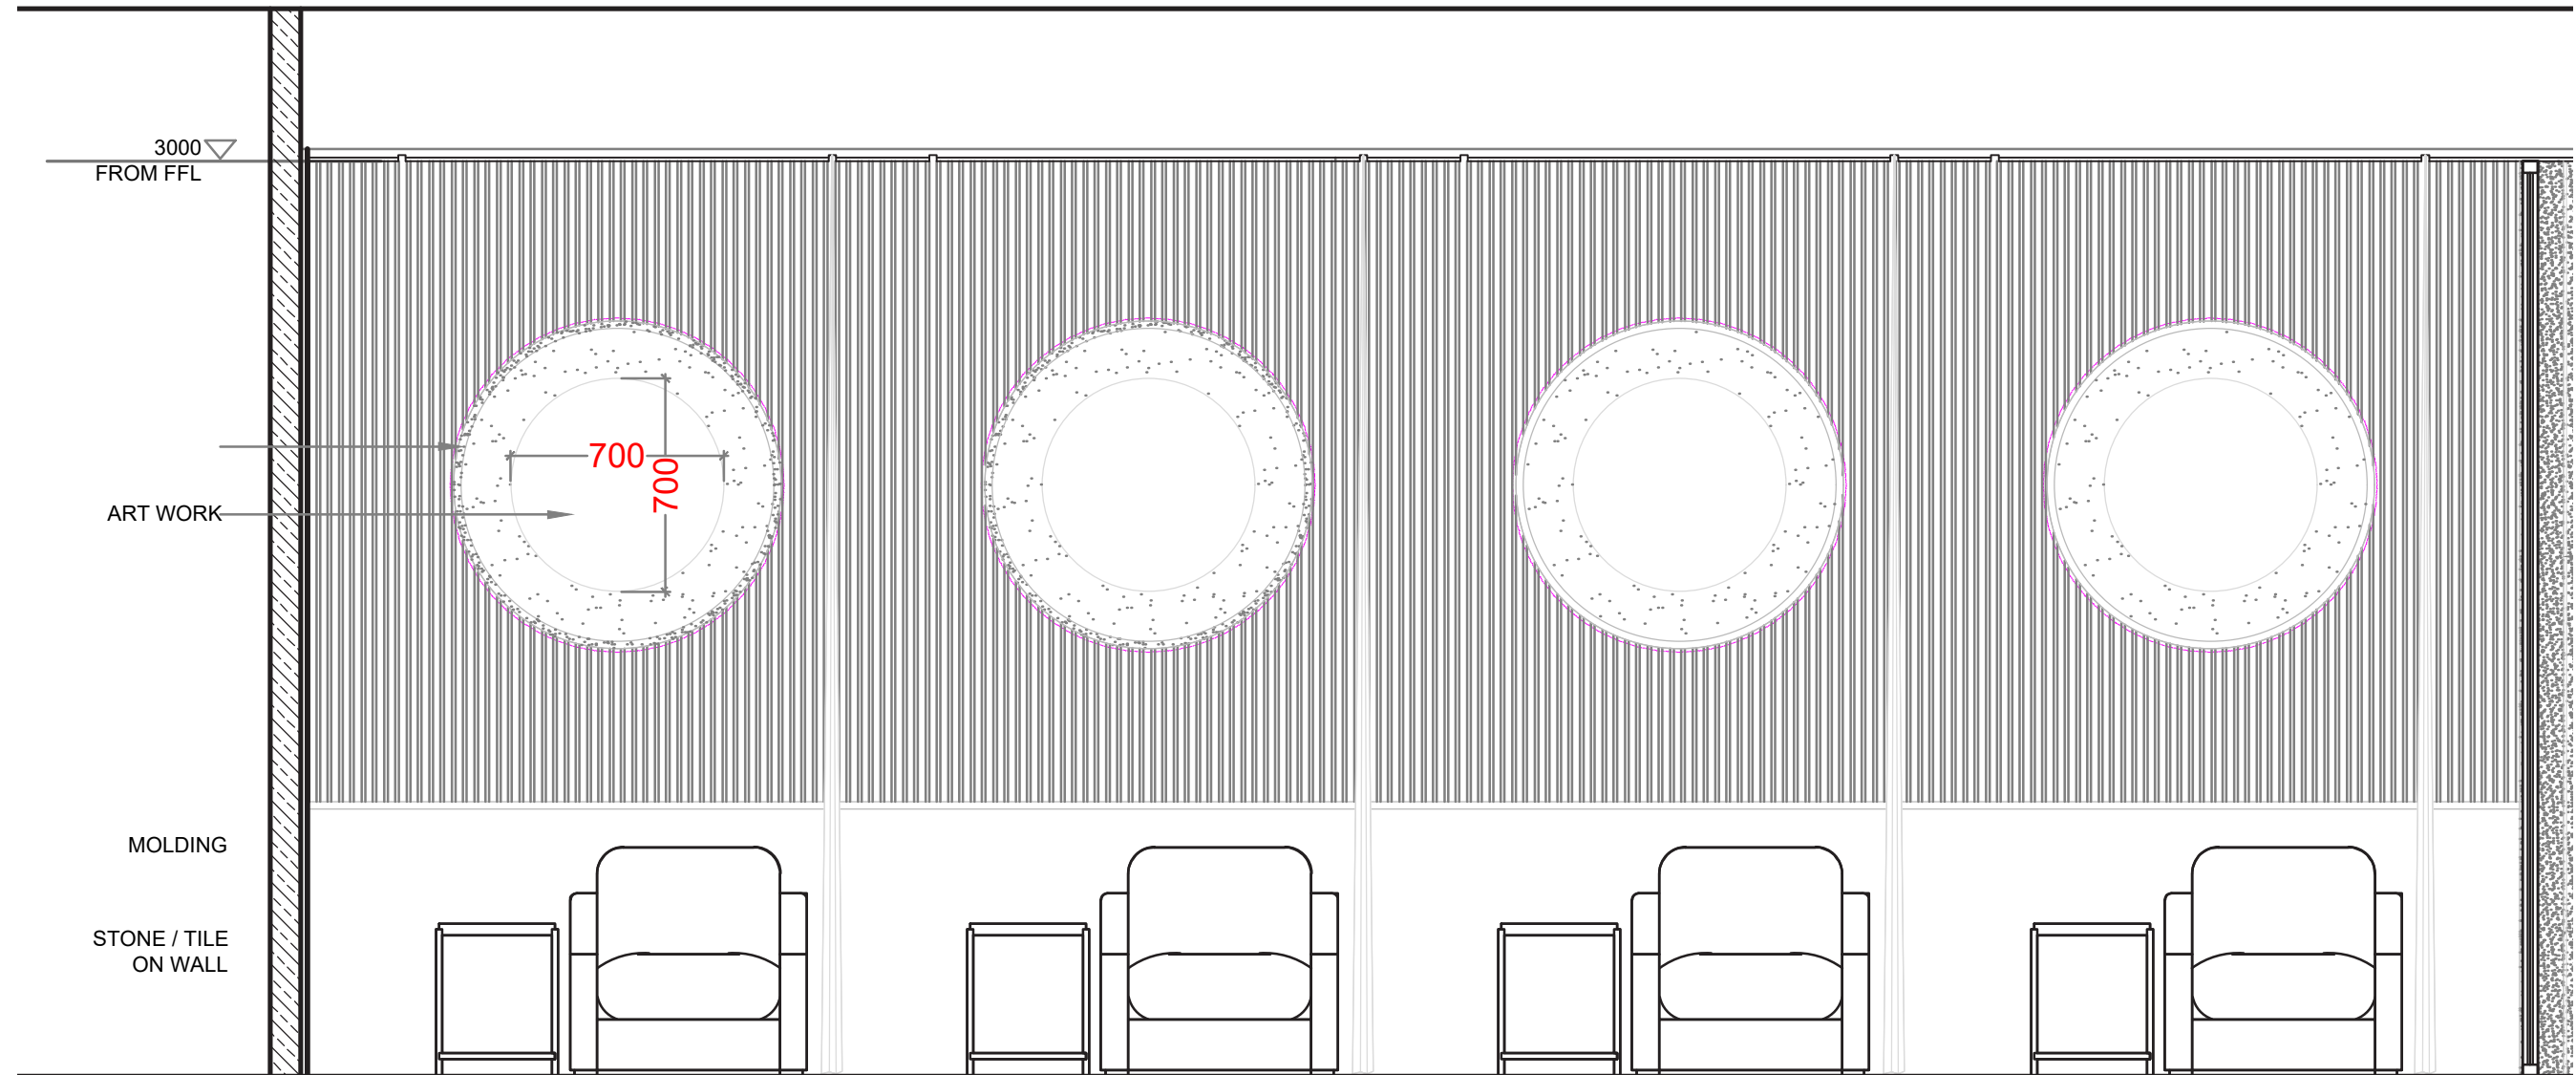

artwork

PRINTED AND PAINTED ON CANVAS BY
BRINDA MILLER

design views

ARTWORK TO BE PAINTED AT SITE BY AN ARTIST

CIRCULAR ARTWORK

HAND PAINTED WALL PANEL

ELEVATION EE

ELEVATION DD

design views

HAND PAINTED WALL PANELS

design views

HAND PAINTED WALL PANEL

ELEVATION CC

design views

HAND PAINTED WALL PANELS

design views