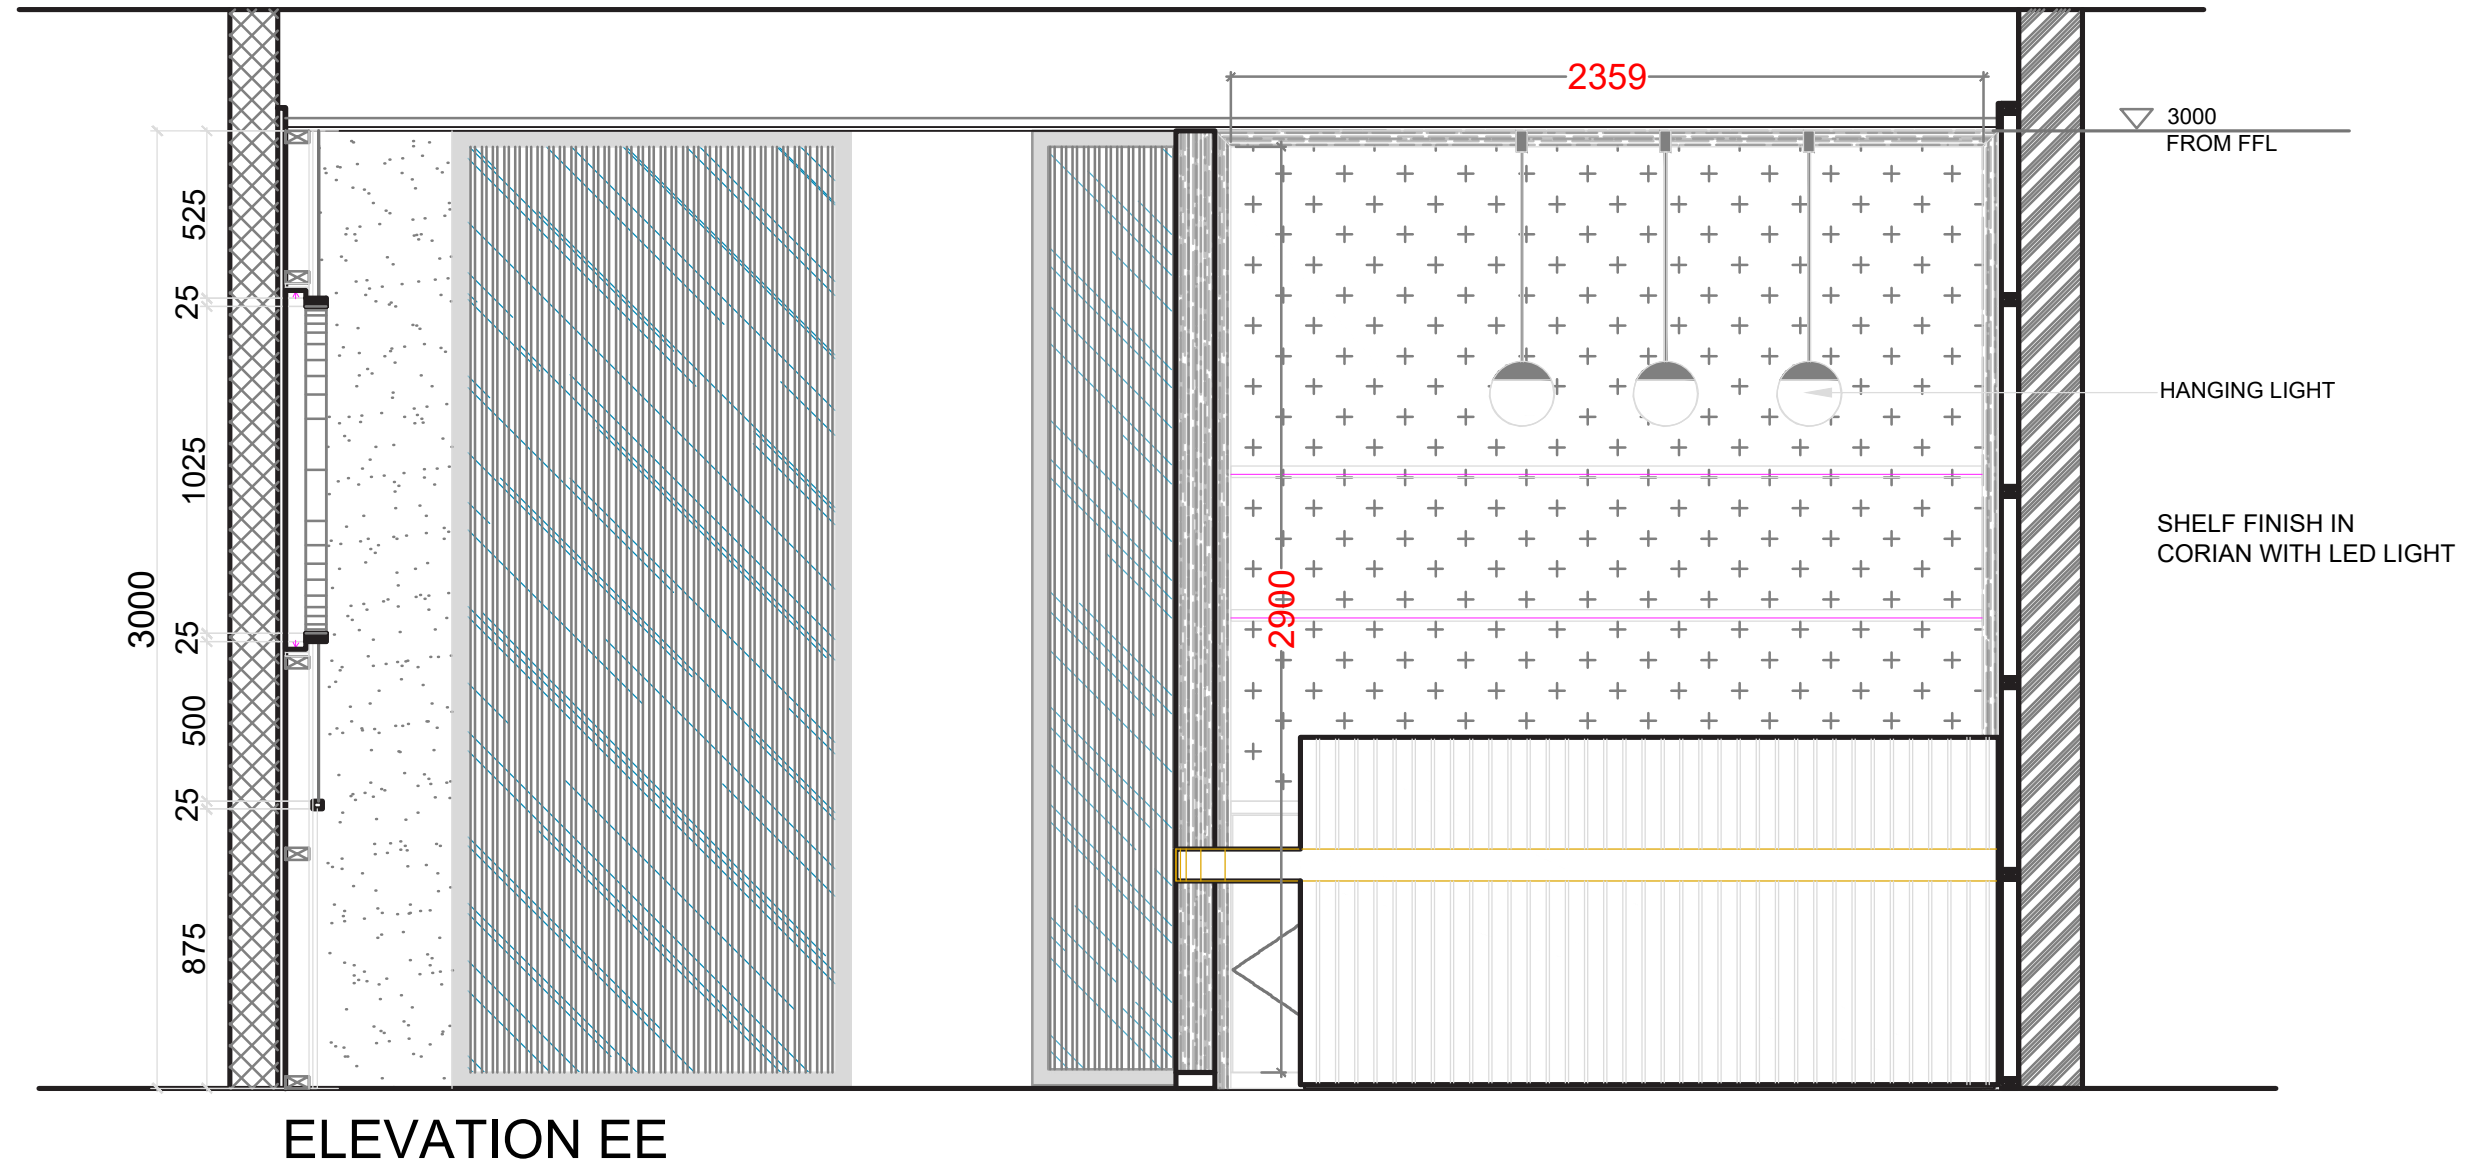

artwork

PRINTED AND PAINTED ON CANVAS BY
BRINDA MILLER

design views

ARTWORK TO BE PAINTED AT SITE BY AN ARTIST

CIRCULAR ARTWORK

HAND PAINTED WALL PANEL

ELEVATION EE

ELEVATION DD