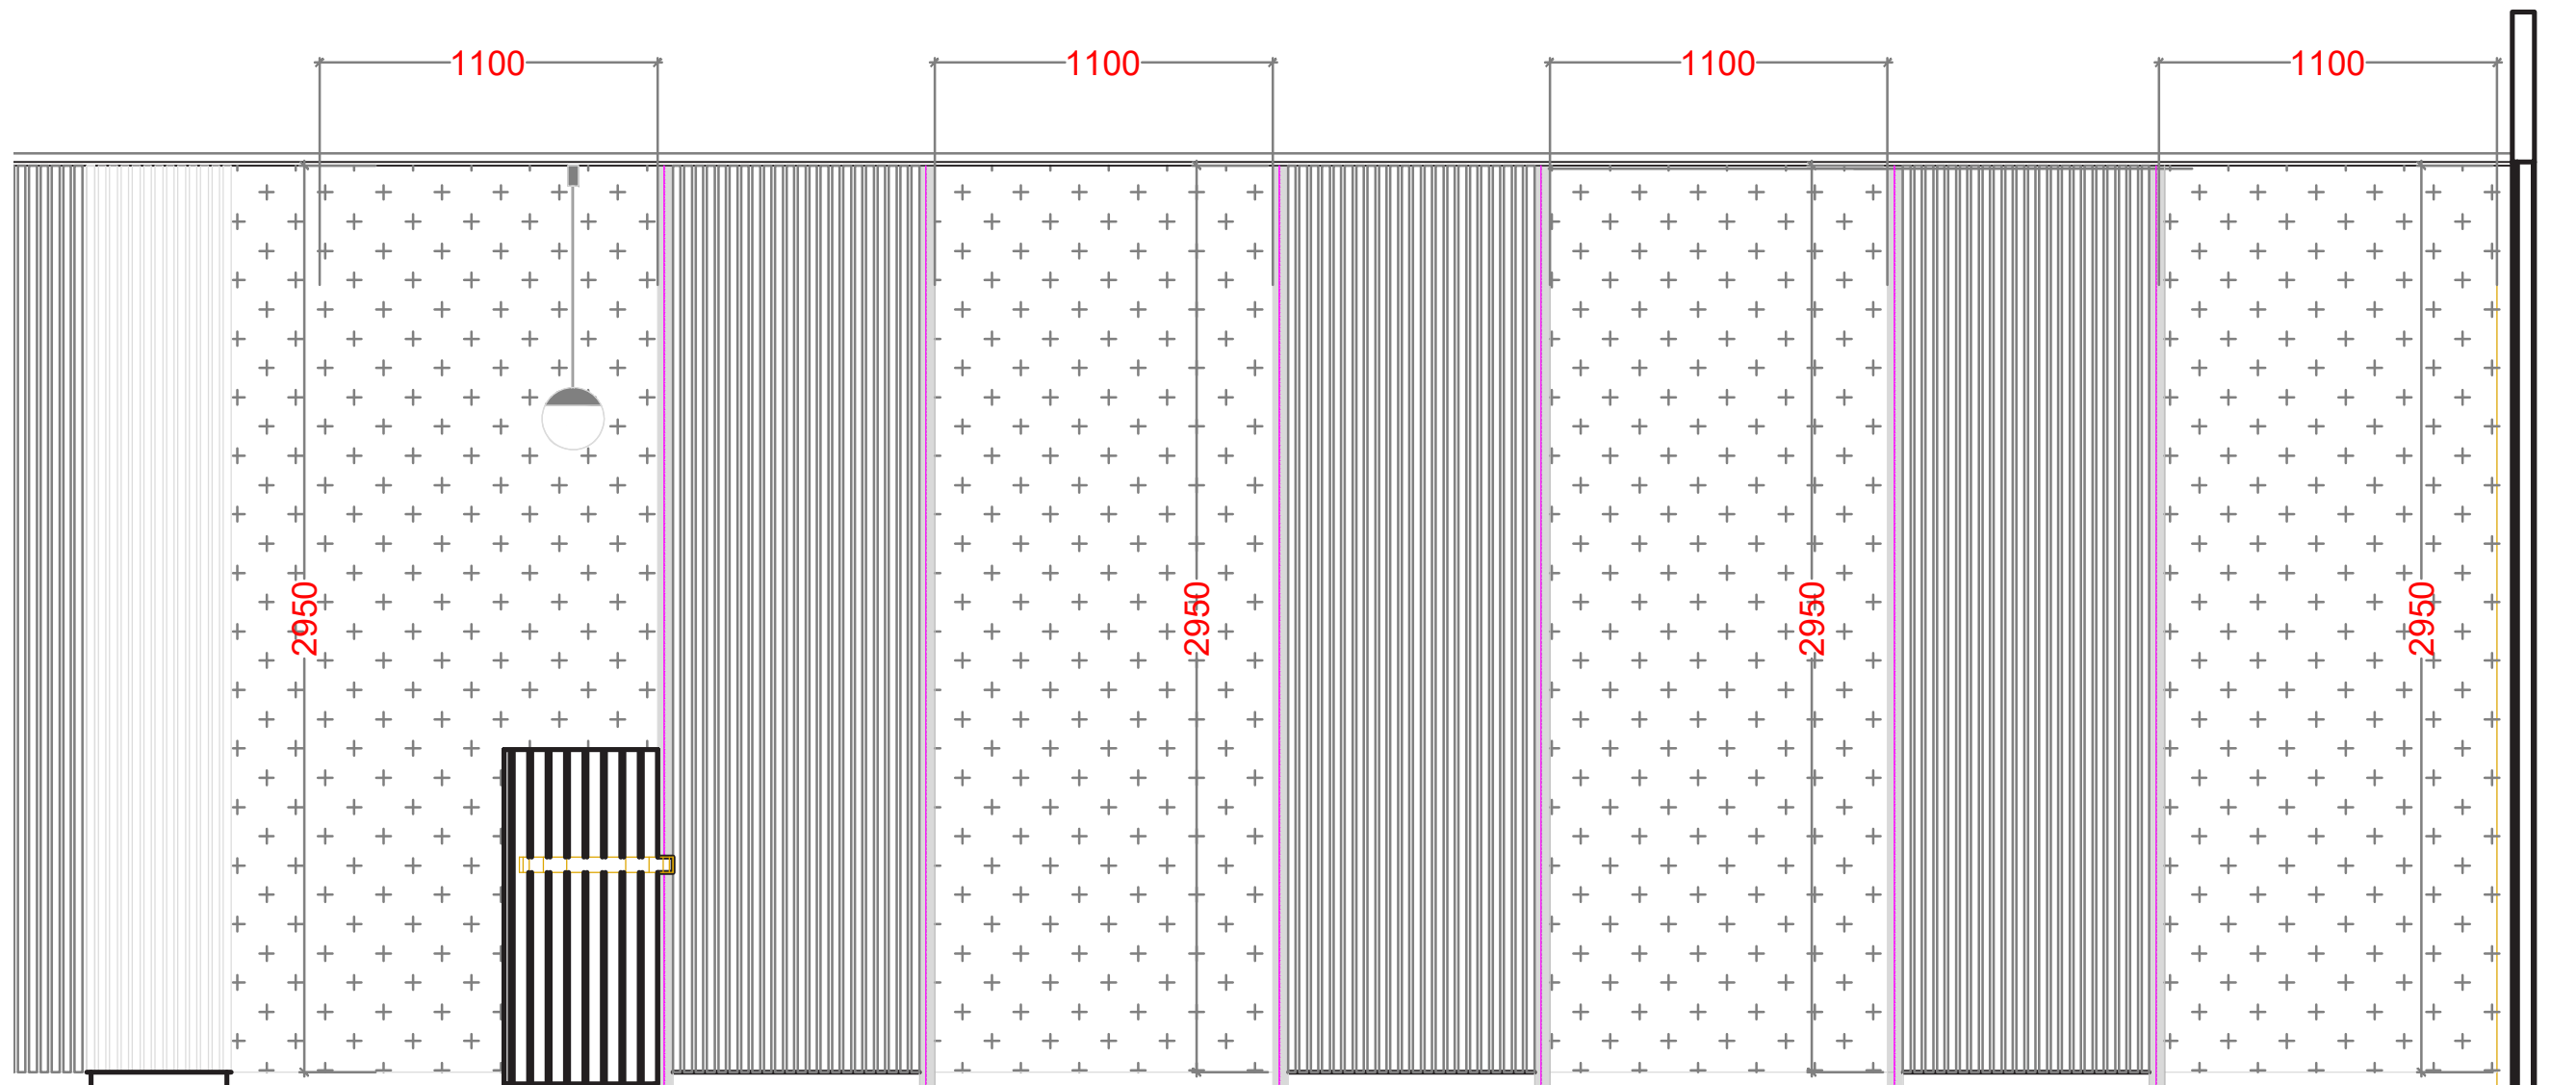

artwork

PRINTED AND PAINTED ON CANVAS BY
BRINDA MILLER

design views

ARTWORK TO BE PAINTED AT SITE BY AN ARTIST

CIRCULAR ARTWORK

HAND PAINTED WALL PANEL

ELEVATION EE

ELEVATION DD

design views

HAND PAINTED WALL PANELS

design views

HAND PAINTED WALL PANEL

ELEVATION CC

design views

HAND PAINTED WALL PANELS

design views