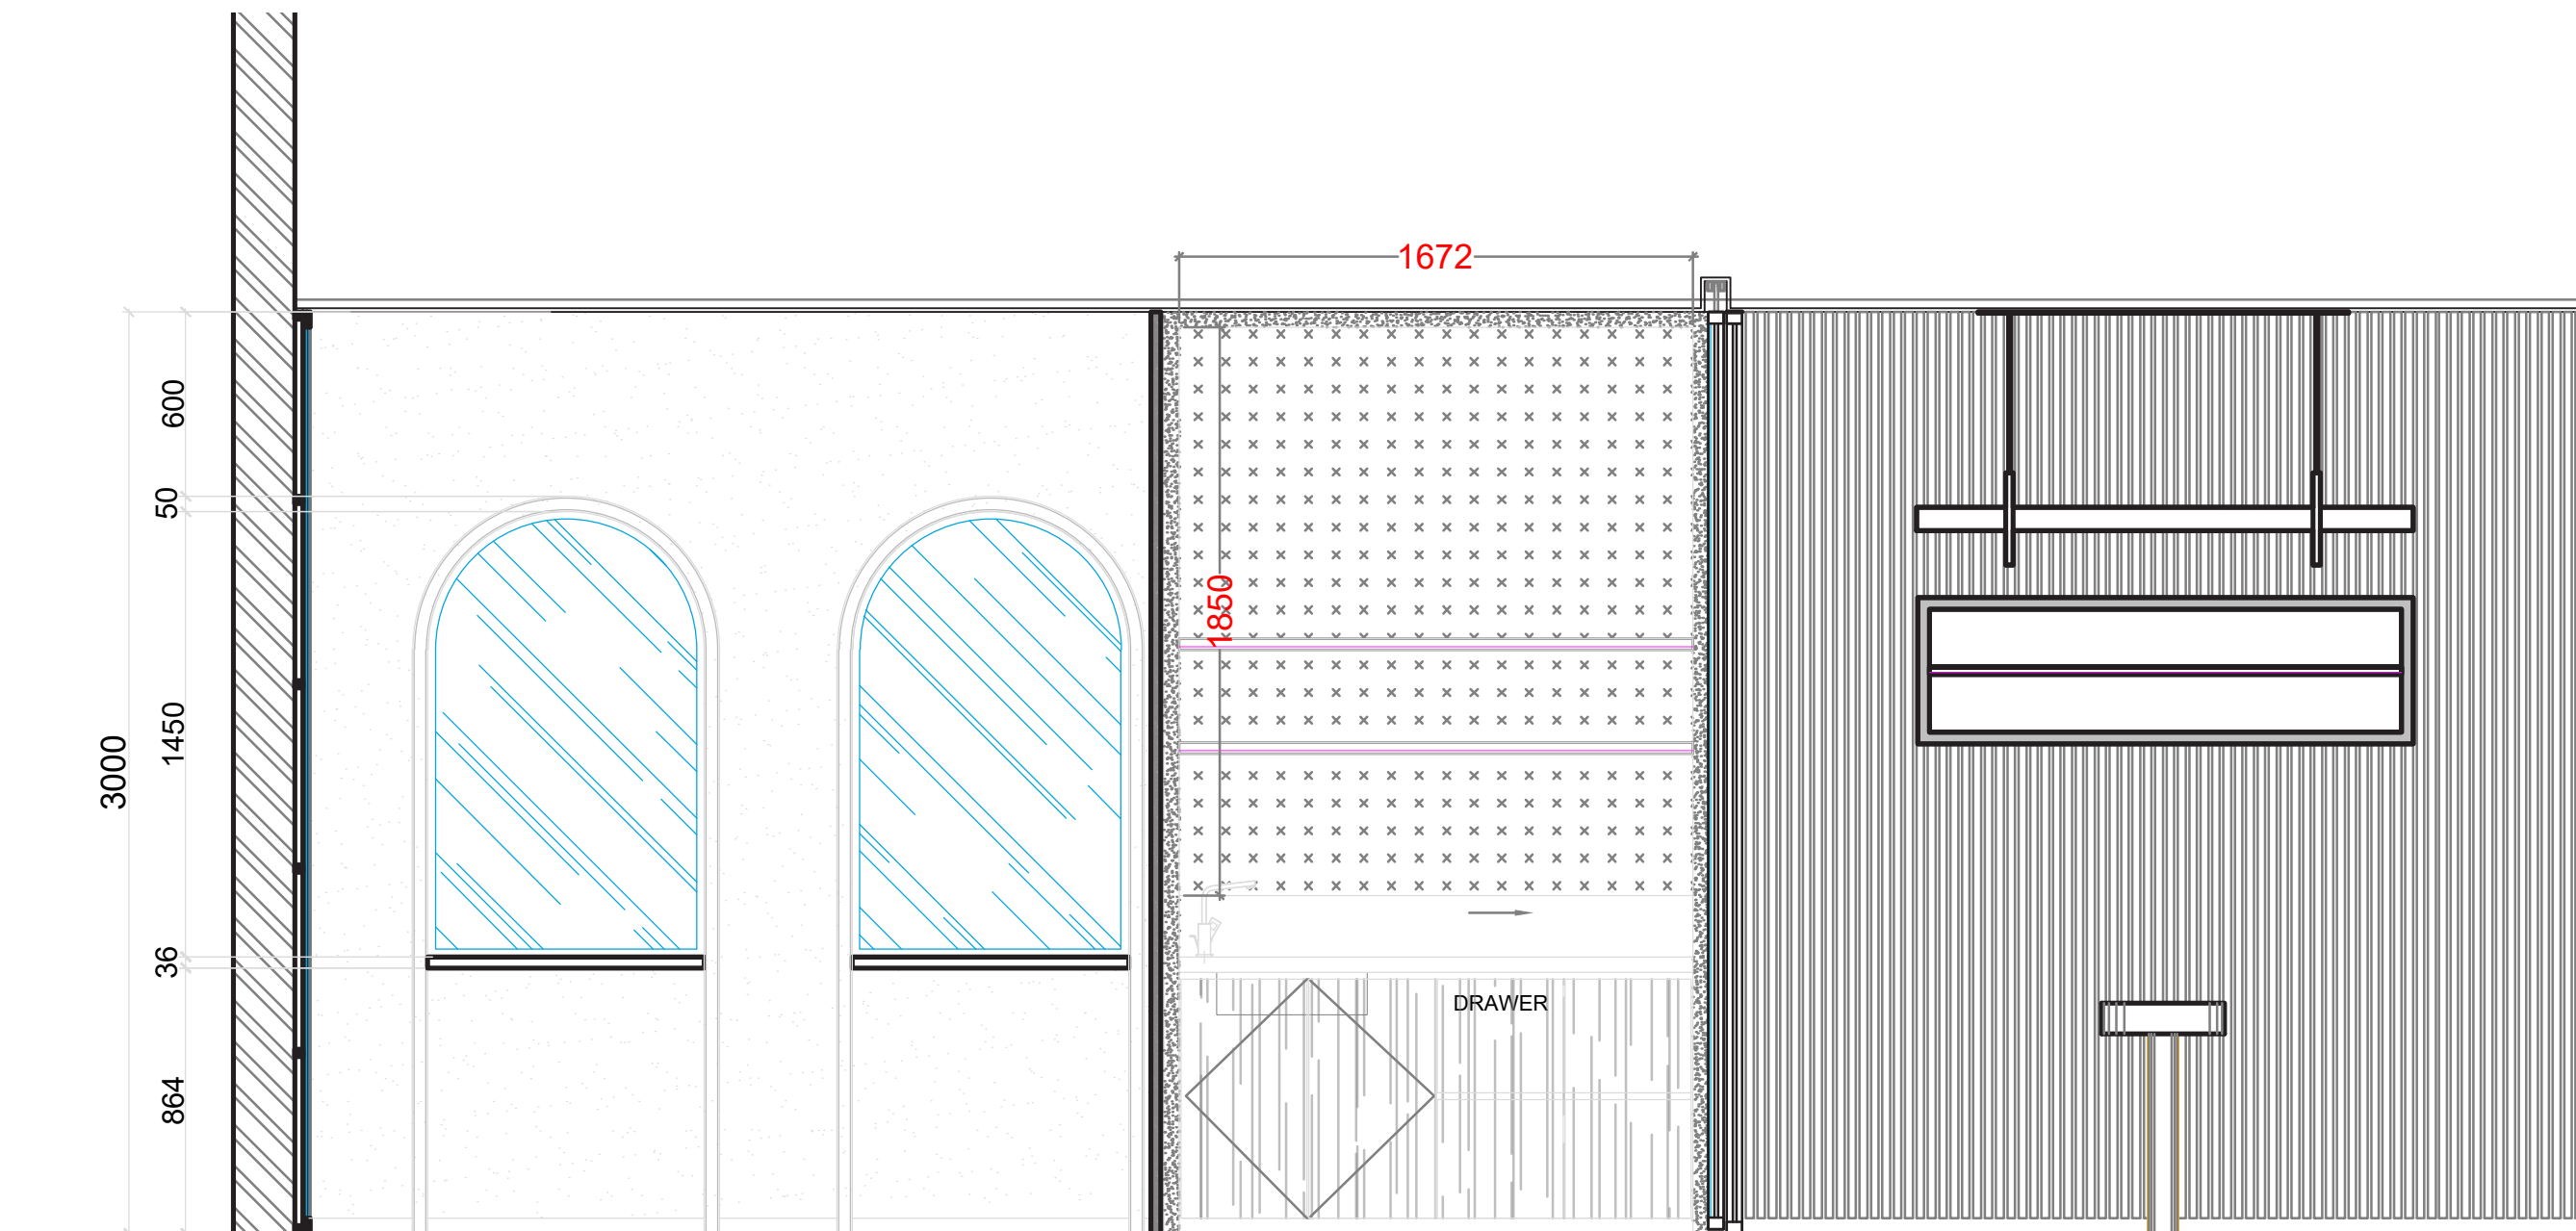

artwork

PRINTED AND PAINTED ON CANVAS BY
BRINDA MILLER

design views

ARTWORK TO BE PAINTED AT SITE BY AN ARTIST

CIRCULAR ARTWORK

HAND PAINTED WALL PANEL

ELEVATION EE

ELEVATION DD

design views

HAND PAINTED WALL PANELS

design views

HAND PAINTED WALL PANEL

ELEVATION CC

design views

HAND PAINTED WALL PANELS

design views

HAND PAINTED WALL PANELS

ELEVATION BB

artwork

A=M
ABM ARCHITECTS

ABM Architects

665 Millernium Building
Veer Savarkar Marg, Dadar West
Shivaji Park, Mumbai 400028