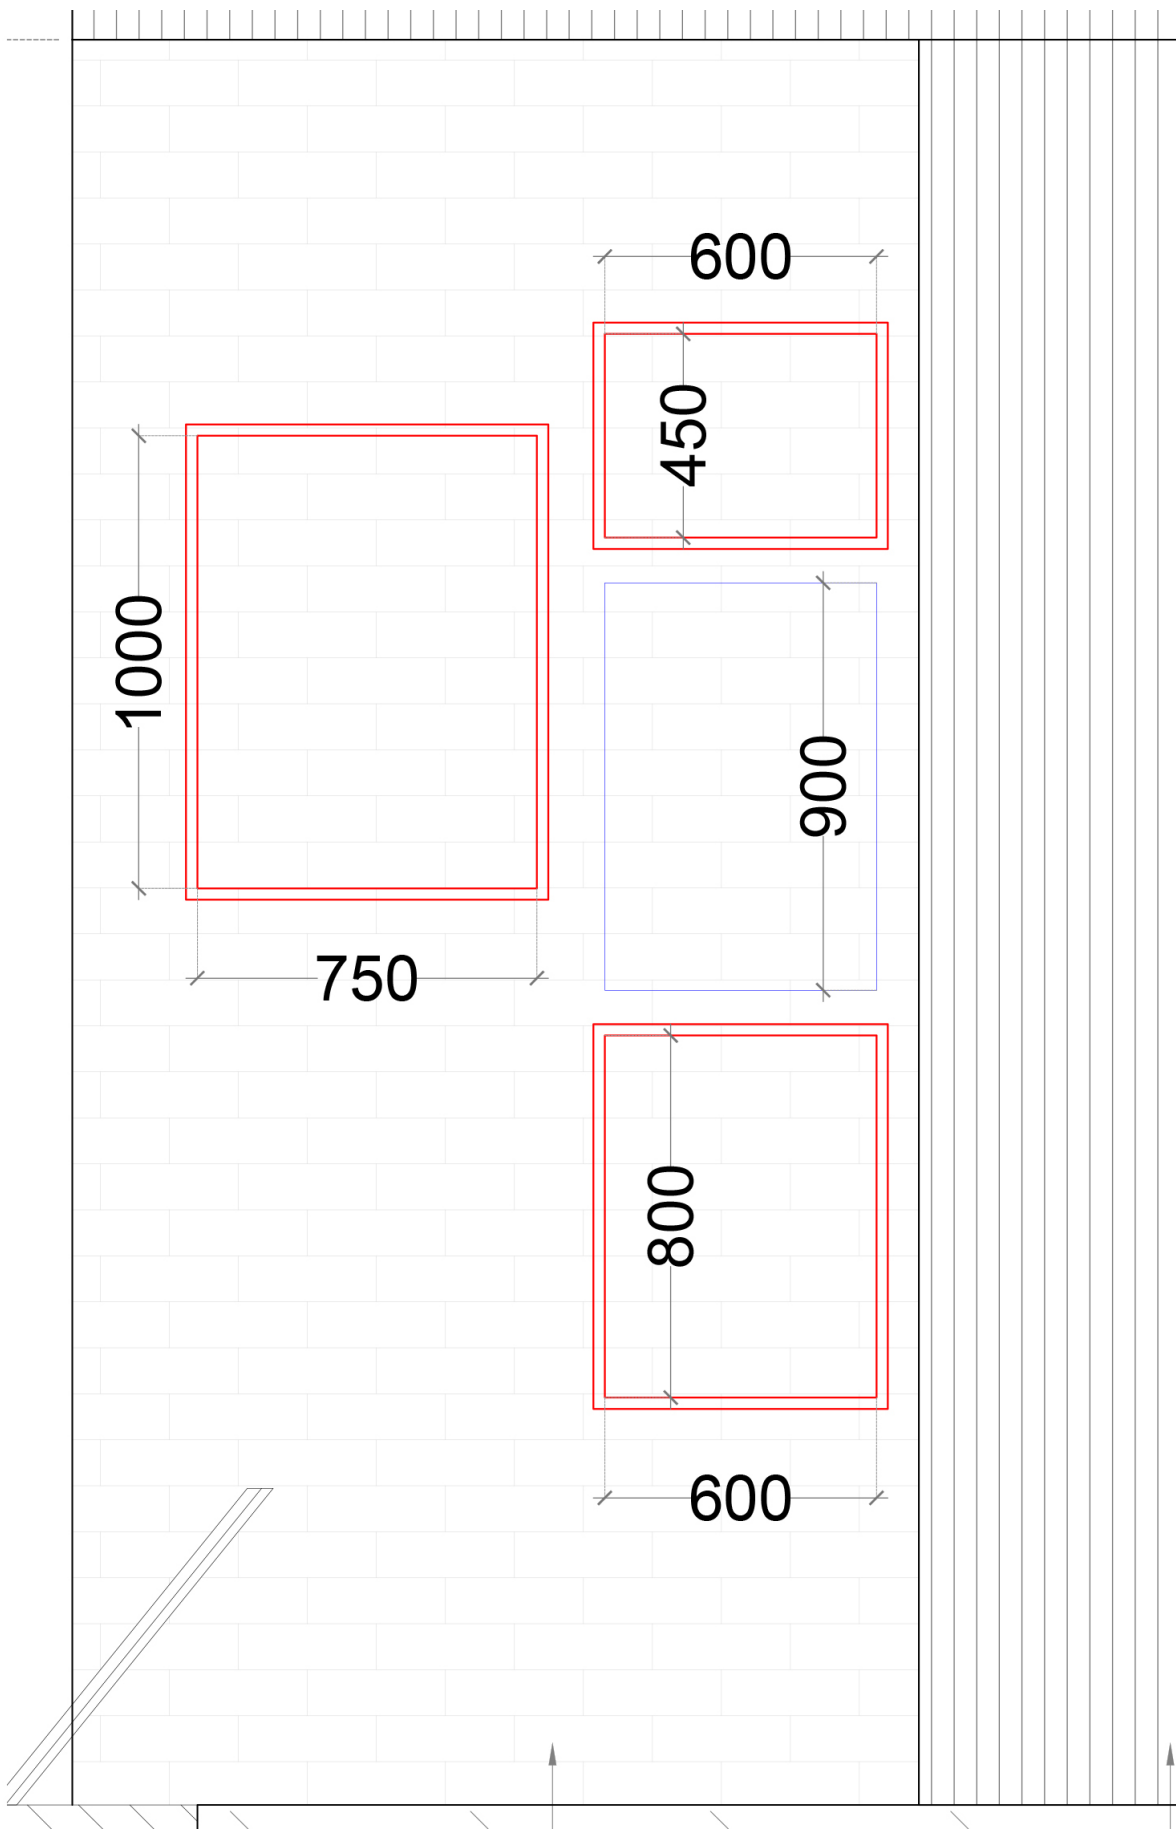

BIAL

DOMESTIC LOUNGE

PHASE 1 & 2

A monochromatic photograph of an airport terminal. A person is seated on a modern, dark-colored bench in the center. The bench has a unique design with curved, ribbed backrests. The floor is highly reflective, mirroring the person and the bench. Large windows in the background show an airplane on the tarmac. The word "ARTWORK" is overlaid in a white, serif font on the right side of the image.

design views

design views

artwork

ARTWORK TO BE PAINTED
ON ROUND PLY PANELS
AND FRAMED WITH METAL
FRAME

design views

design views

artwork
▼

artwork

artwork

PRINTED AND PAINTED ON CANVAS BY
BRINDA MILLER

design views

ARTWORK TO BE PAINTED AT SITE BY AN ARTIST

CIRCULAR ARTWORK

HAND PAINTED WALL PANEL

ELEVATION EE

ELEVATION DD