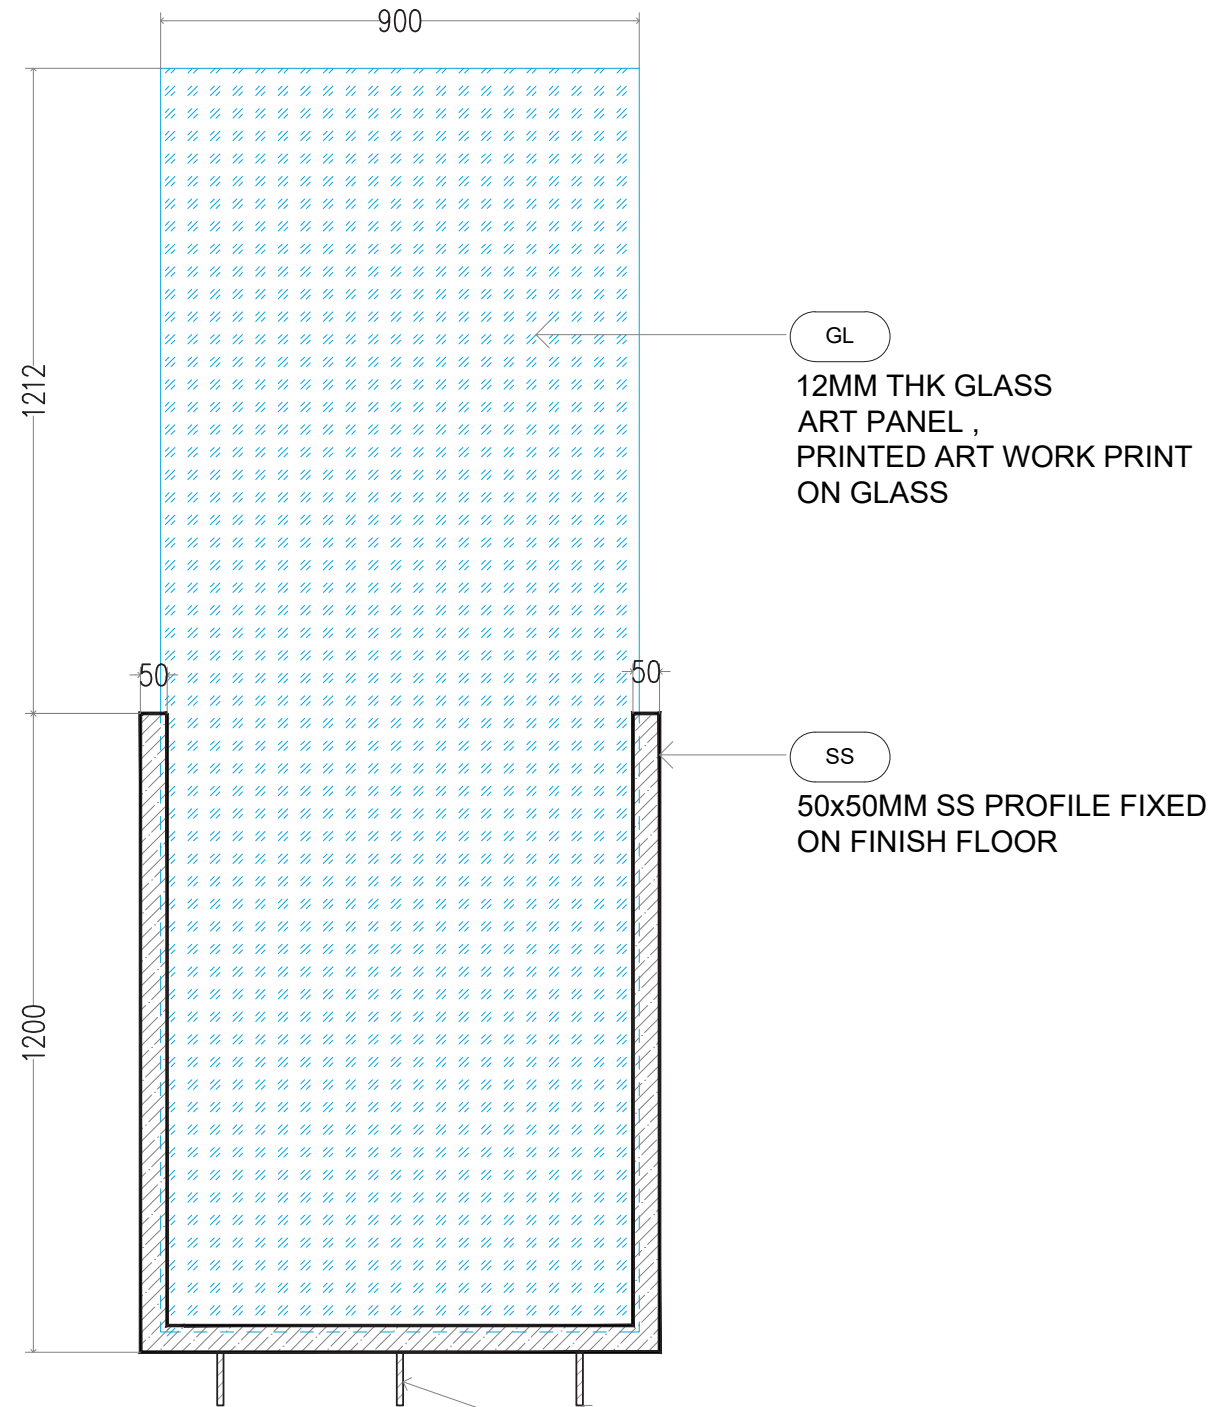

BIAL

DOMESTIC LOUNGE

PHASE 1 & 2

A monochromatic photograph of an airport terminal. A person is seated on a modern, dark-colored bench in the center. The bench has a unique design with curved, ribbed backrests. The floor is highly reflective, mirroring the person and the bench. Large windows in the background show an airplane on the tarmac. The word "ARTWORK" is overlaid in a white, serif font on the right side of the image.

artwork

artwork

GLASS PANELS WITH ARTWORK

artwork

GLASS PANELS WITH ARTWORK

artwork

ARTWORK TO BE PRINTED ON FILM AND STUCK ON THE GLASS

WELCOME SUITE - LIGHTING LAYOUT

artwork

ELEVATION

12MM THK ROD WELDED IN
SS PROFILE TO ANCHORED
IN FLOORING

PLAN

artwork

**ARTWORK TO BE PRINTED
ON FILM AND STUCK ON THE
GLASS**

references

design views

design views

design views

artwork

ARTWORK TO BE PAINTED
ON ROUND PLY PANELS
AND FRAMED WITH METAL
FRAME

design views

design views

artwork
▼

artwork