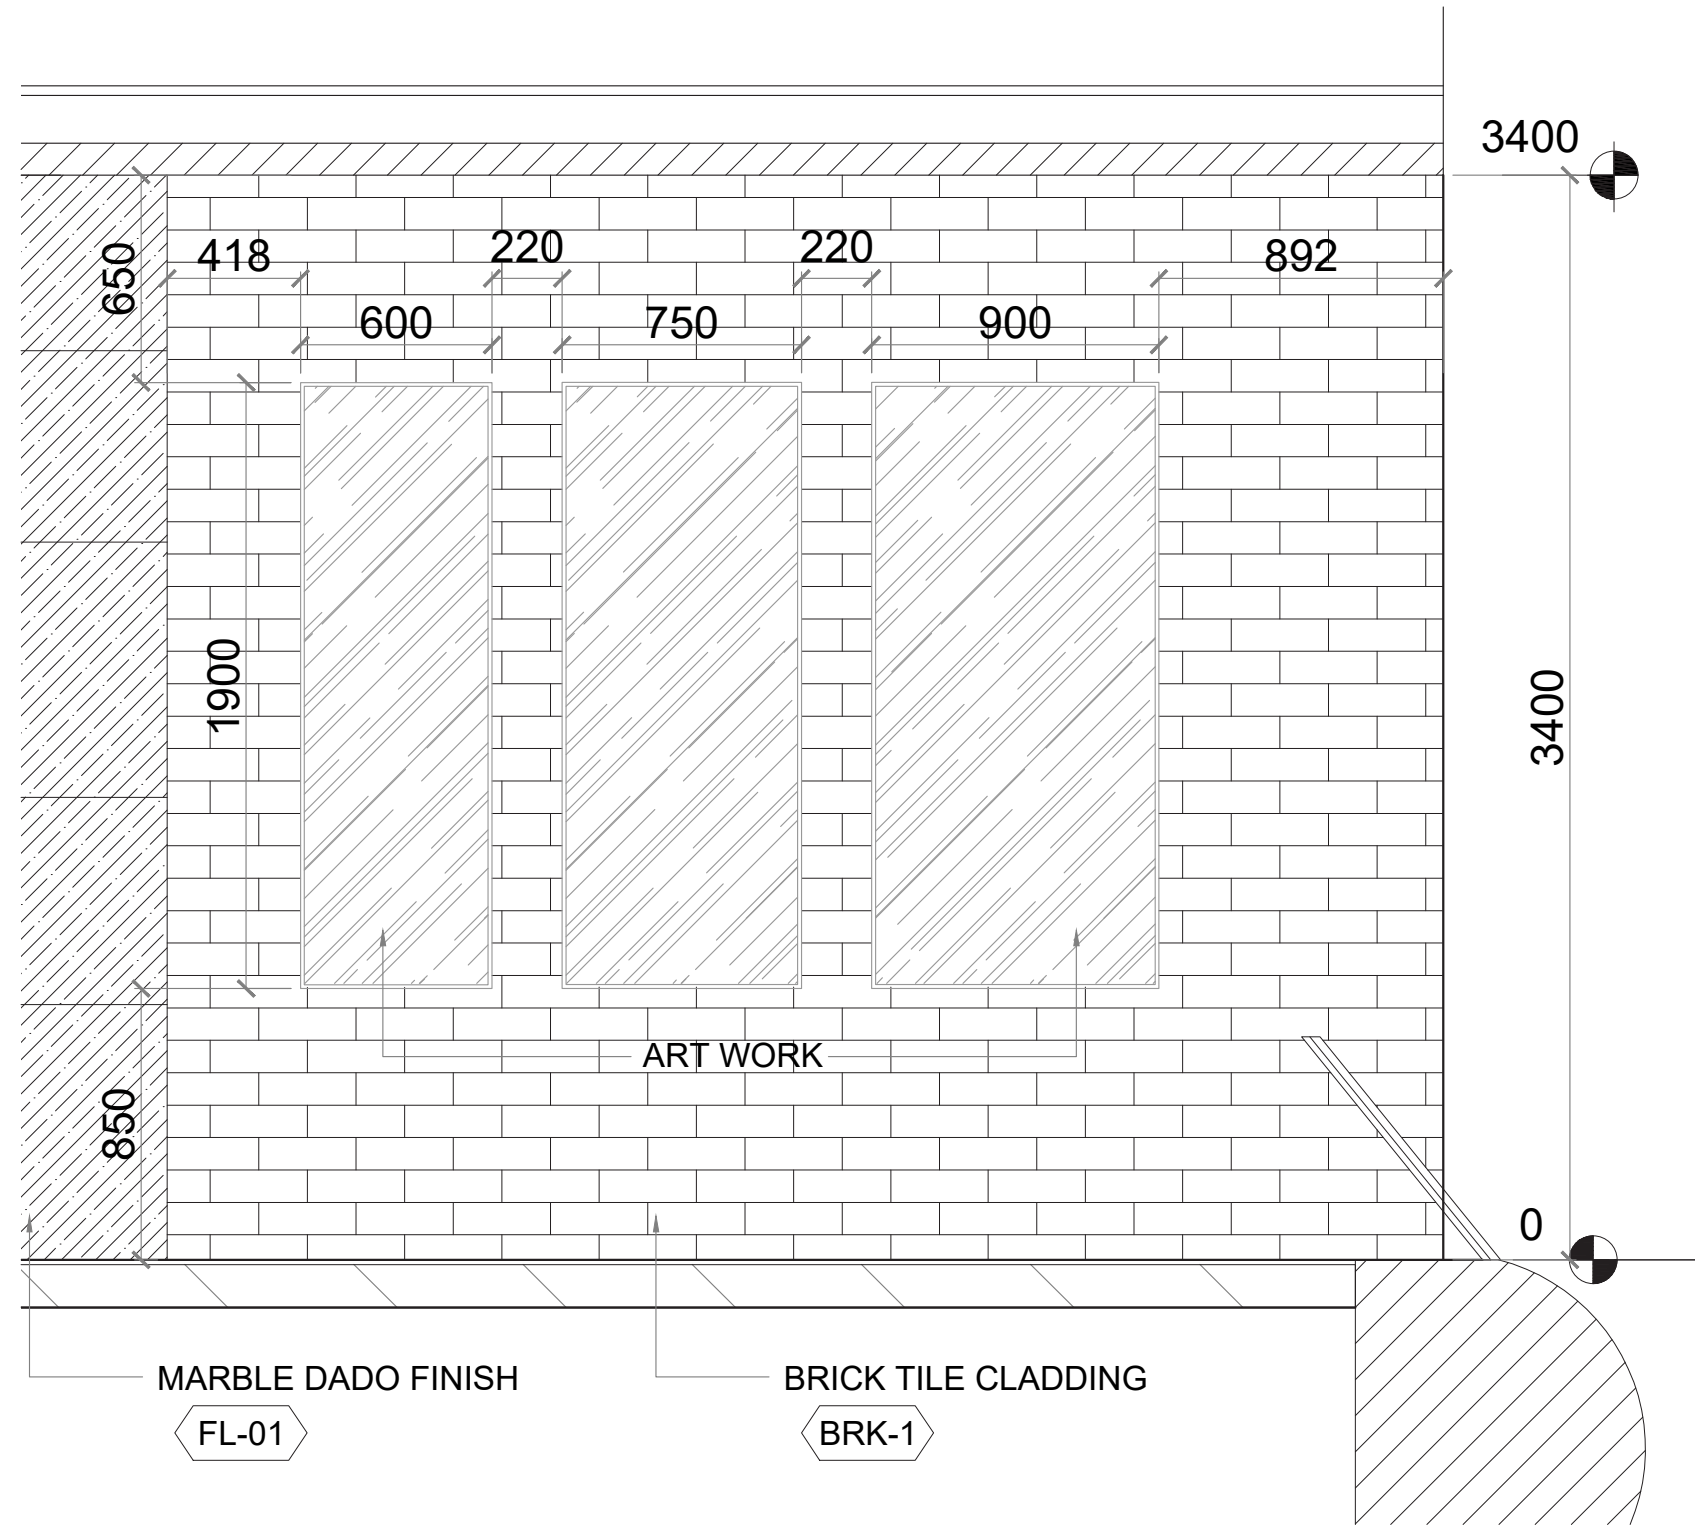

artwork

PRINTED AND PAINTED ON CANVAS BY
BRINDA MILLER