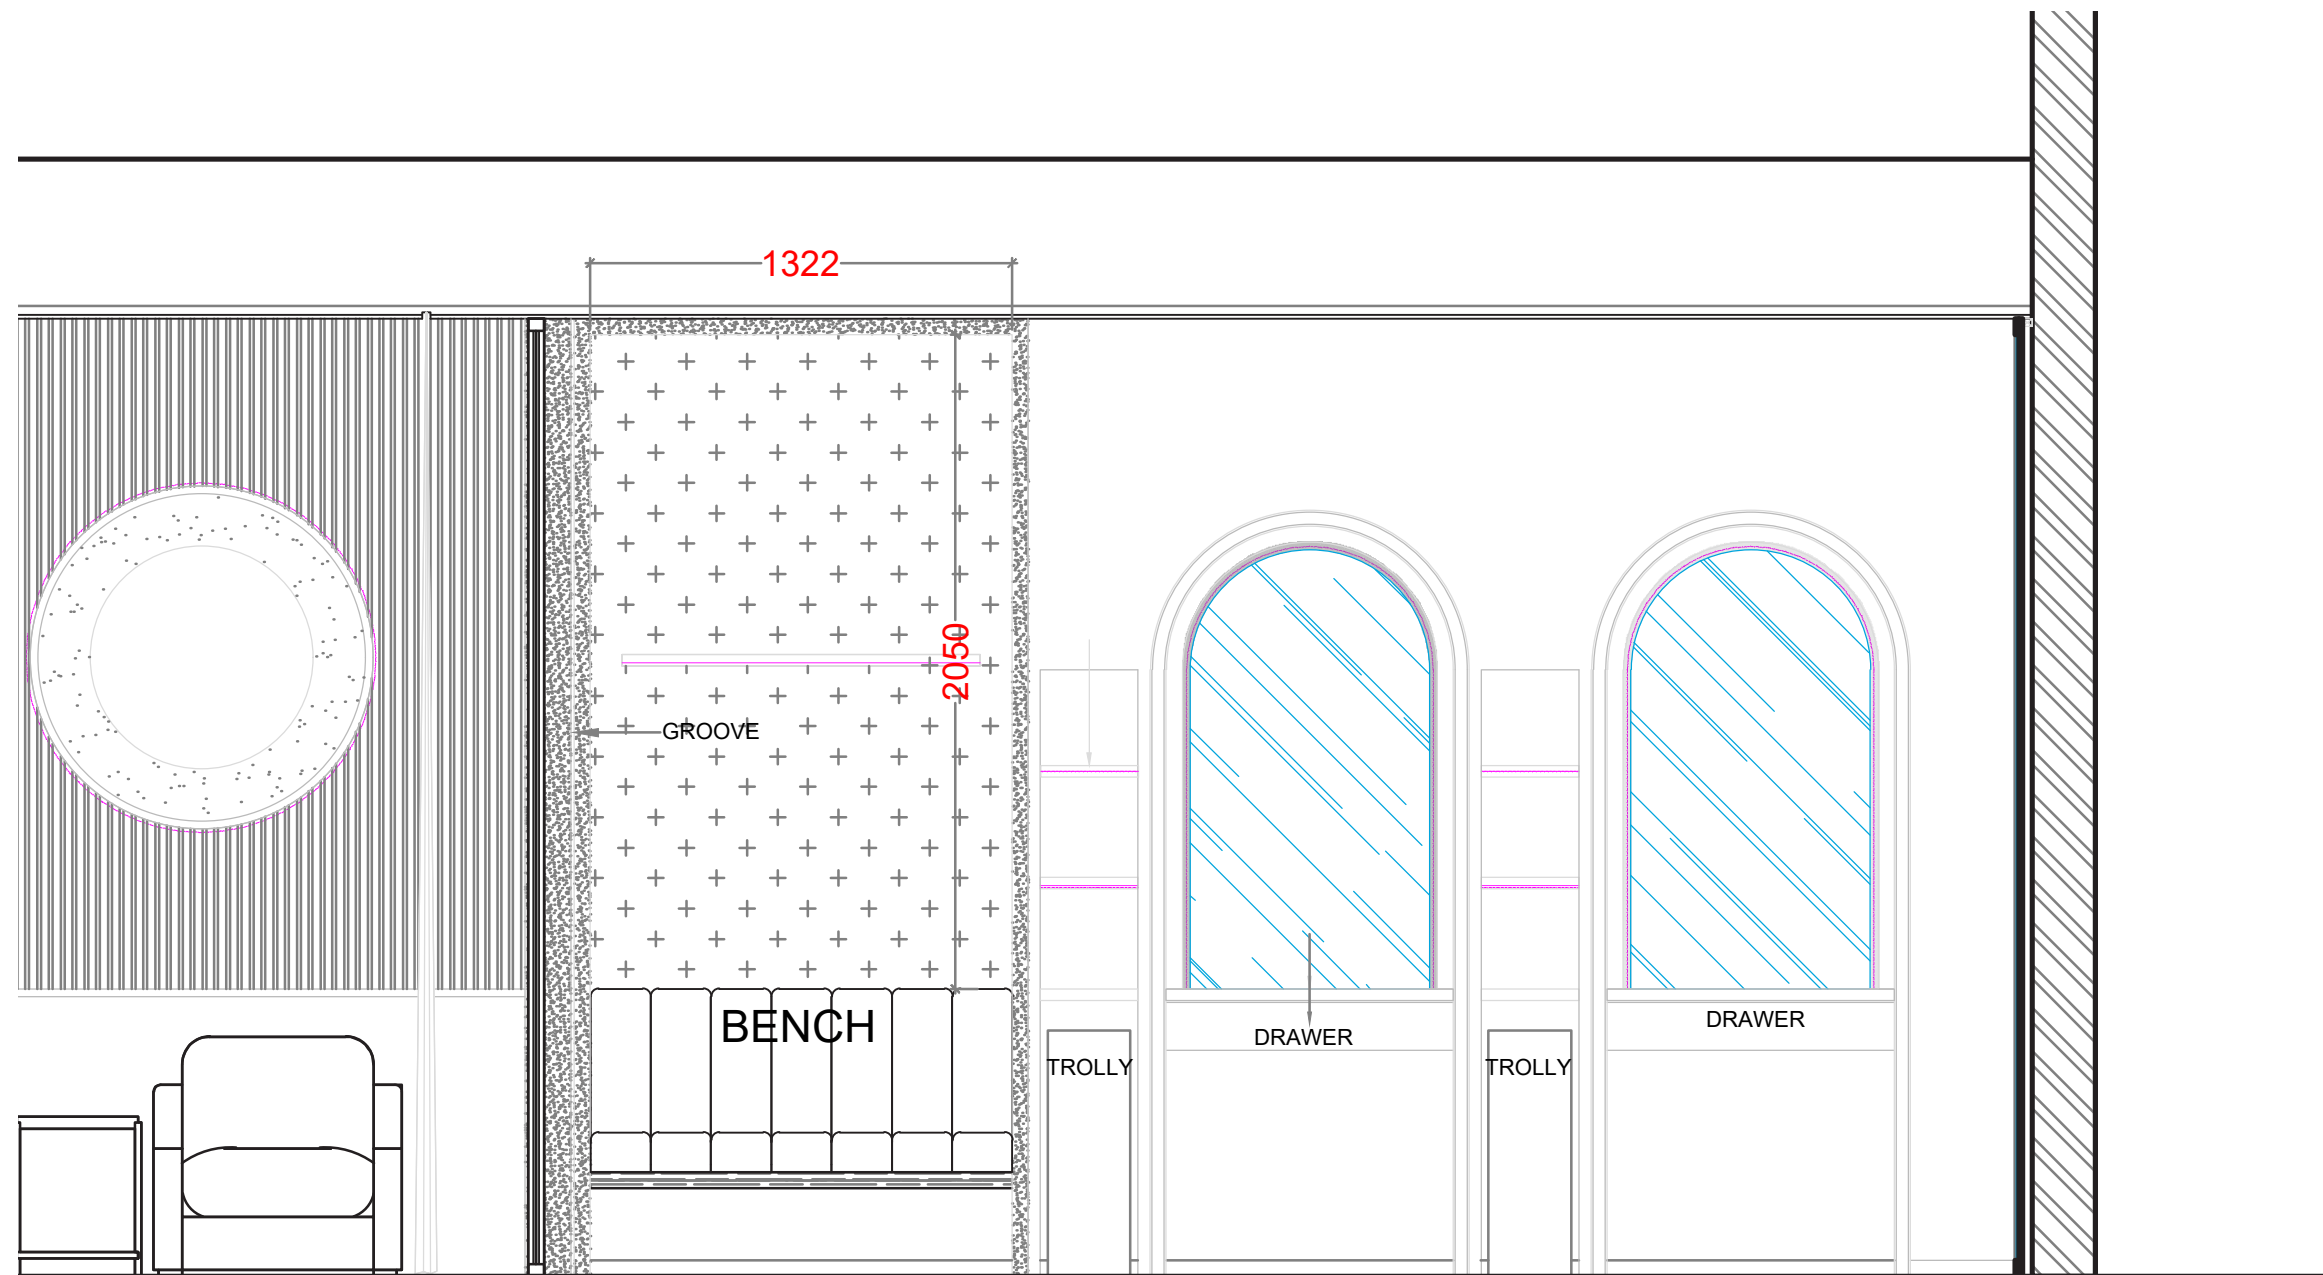

artwork

PRINTED AND PAINTED ON CANVAS BY
BRINDA MILLER

design views

ARTWORK TO BE PAINTED AT SITE BY AN ARTIST

CIRCULAR ARTWORK

HAND PAINTED WALL PANEL

ELEVATION EE

ELEVATION DD

design views

HAND PAINTED WALL PANELS

design views

HAND PAINTED WALL PANEL

ELEVATION CC

design views

HAND PAINTED WALL PANELS

design views

HAND PAINTED WALL PANELS

ELEVATION BB

artwork

A=M
ABM ARCHITECTS

ABM Architects

665 Millernium Building
Veer Savarkar Marg, Dadar West
Shivaji Park, Mumbai 400028