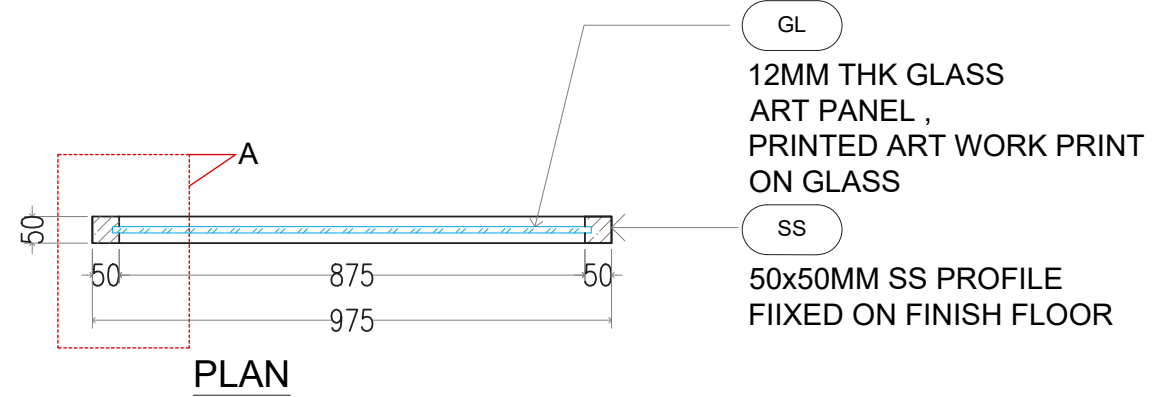

artwork

ELEVATION

12MM THK ROD WELDED IN
SS PROFILE TO ANCHORED
IN FLOORING

PLAN

artwork

**ARTWORK TO BE PRINTED
ON FILM AND STUCK ON THE
GLASS**

references

design views