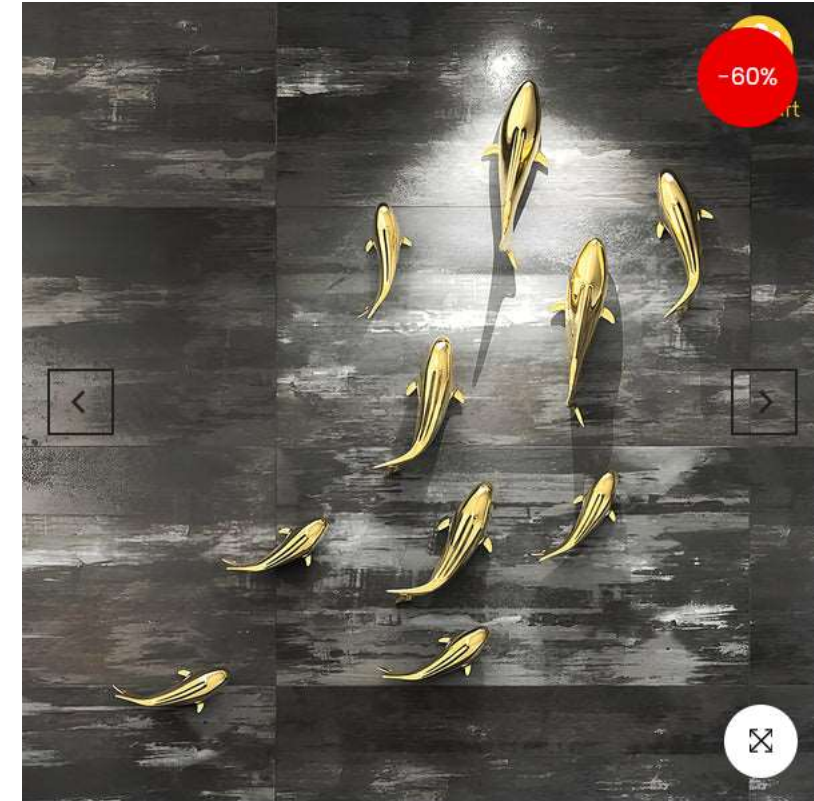

<https://www.artcraft.co.in/product/s/arowana-fish-wall-decor-100-made-in-pure-brass?currency=INR&variant=43714176516308&utm_source=google&utm_medium=cpc&utm_campaign=Google+Shopping&stkn=88af1b63f540&gad_source=1&gclid=Cj0KCQjwo8S3BhDeARIsAFRmkOOZXpJSUeAP_ZRIE7dveW4pbZ2hb9X-9VJuytIAT0I0hpCK4_1SzSkaAhQyEALw_wcB>

-(set of 10)