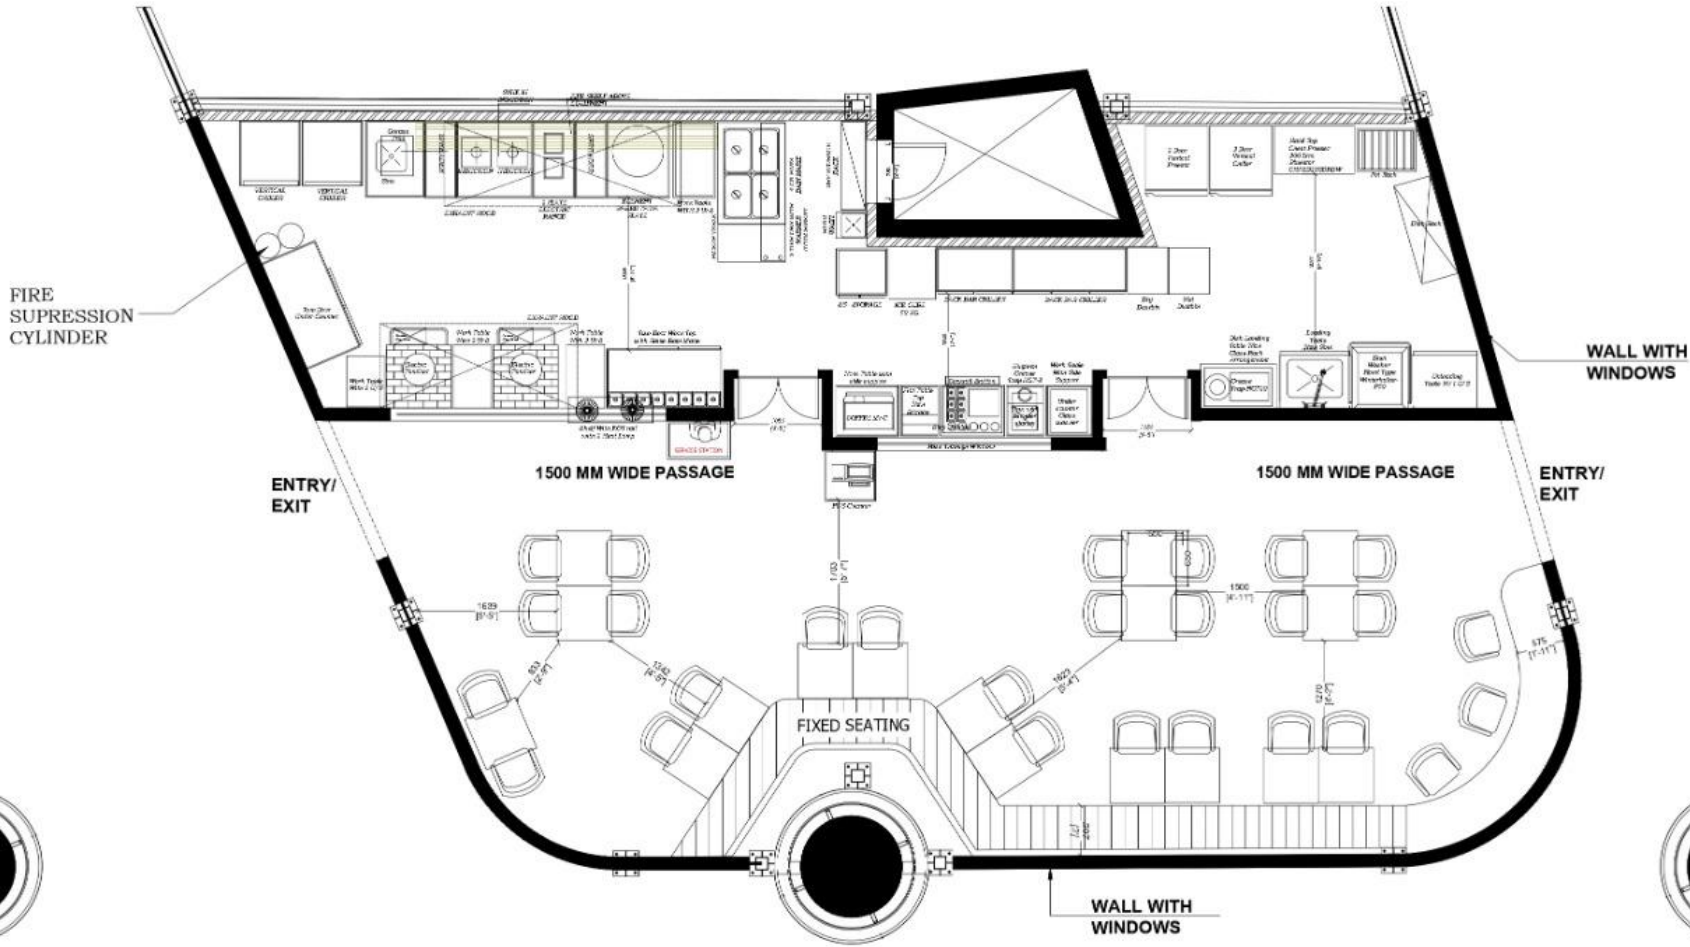

3D Concept for
Dhaba 1986
Hyderabad Airport

Version 4
22-03-2024

FIRE SUPPRESSION CYLINDER

ENTRY/EXIT

1500 MM WIDE PASSAGE

1500 MM WIDE PASSAGE

ENTRY/EXIT

WALL WITH WINDOWS

FIXED SEATING

WALL WITH WINDOWS

DHABA
दाबा

Estd 1986 Delhi

NO SMOKING
NO LITTERING
NO GUYS NO GALATTI
ONLY SHRI SHARADA
KHO SHRI ANUSAR
NO SMOKING
NO LITTERING
NO GUYS NO GALATTI
ONLY SHRI SHARADA
KHO SHRI ANUSAR