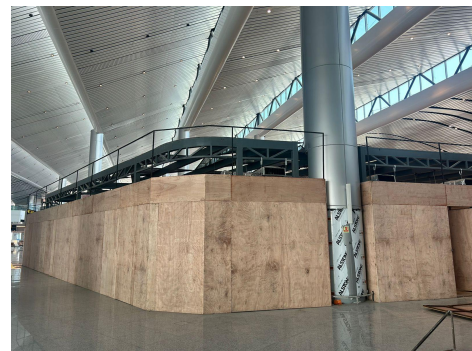

3D Concept for
Dhaba 1986
Hyderabad Airport

Version 4
22-03-2024

FIRE SUPPRESSION CYLINDER

ENTRY/EXIT

1500 MM WIDE PASSAGE

1500 MM WIDE PASSAGE

ENTRY/EXIT

WALL WITH WINDOWS

FIXED SEATING

WALL WITH WINDOWS

DHABA
दाबा

Estd 1986 Delhi

NO SMOKING
NO LITTERING
NO GUYS NO GALATTI
ONLY SHRI SHARADA
KHO SHRI ANUSAR
NO SMOKING
NO LITTERING
NO GUYS NO GALATTI
ONLY SHRI SHARADA
KHO SHRI ANUSAR