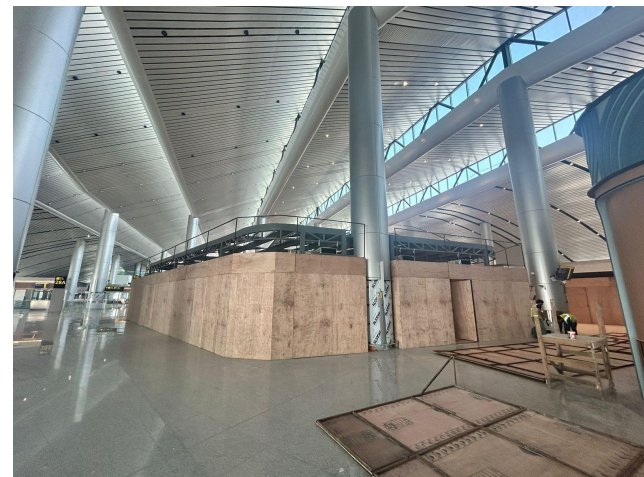

3D Concept for
Dhaba 1986
Hyderabad Airport

Version 4
22-03-2024

FIRE SUPPRESSION CYLINDER

ENTRY/EXIT

1500 MM WIDE PASSAGE

1500 MM WIDE PASSAGE

ENTRY/EXIT

WALL WITH WINDOWS

FIXED SEATING

WALL WITH WINDOWS

DHABA
दाबा

Estd 1986 Delhi

NO SMOKING
NO LITTERING
NO GUYS NO GALATTI
ONLY SHRI SHARADA
KHO SHRI ANUSAR
NO SMOKING
NO LITTERING
NO GUYS NO GALATTI
ONLY SHRI SHARADA
KHO SHRI ANUSAR