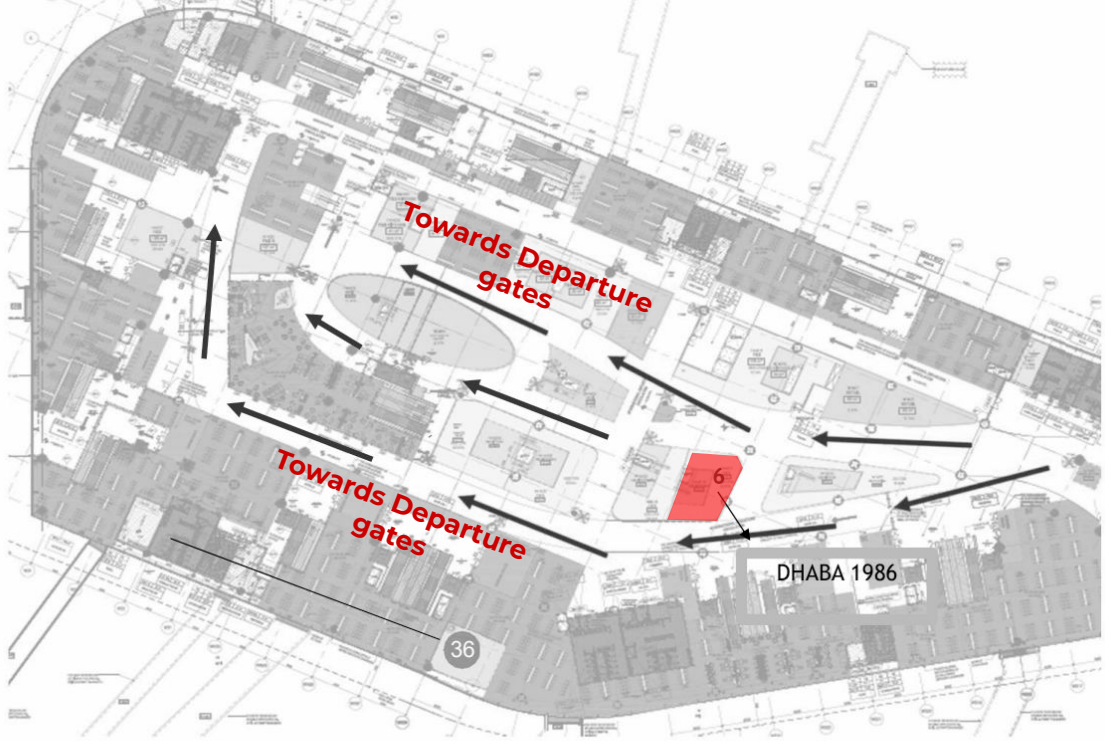

3D Concept for
Dhaba 1986
Hyderabad Airport

Version 4
22-03-2024

FIRE SUPPRESSION CYLINDER

ENTRY/EXIT

1500 MM WIDE PASSAGE

1500 MM WIDE PASSAGE

ENTRY/EXIT

WALL WITH WINDOWS

HUM JAHAN
KHABE HOTE HAIN,
LINE WAHI SE
SHURU HOTTI HAL.

FRUIT
JUICE

FRUIT
JUICE

Manth's
SALON and
BARBER SHOPPE

DHABA

HUM JA
KHADI HOYE
LINE WAH
SHURU HOT

KOSHAI
DAGI
NAHI
DI
HAMIVE

ADULT
JUICE