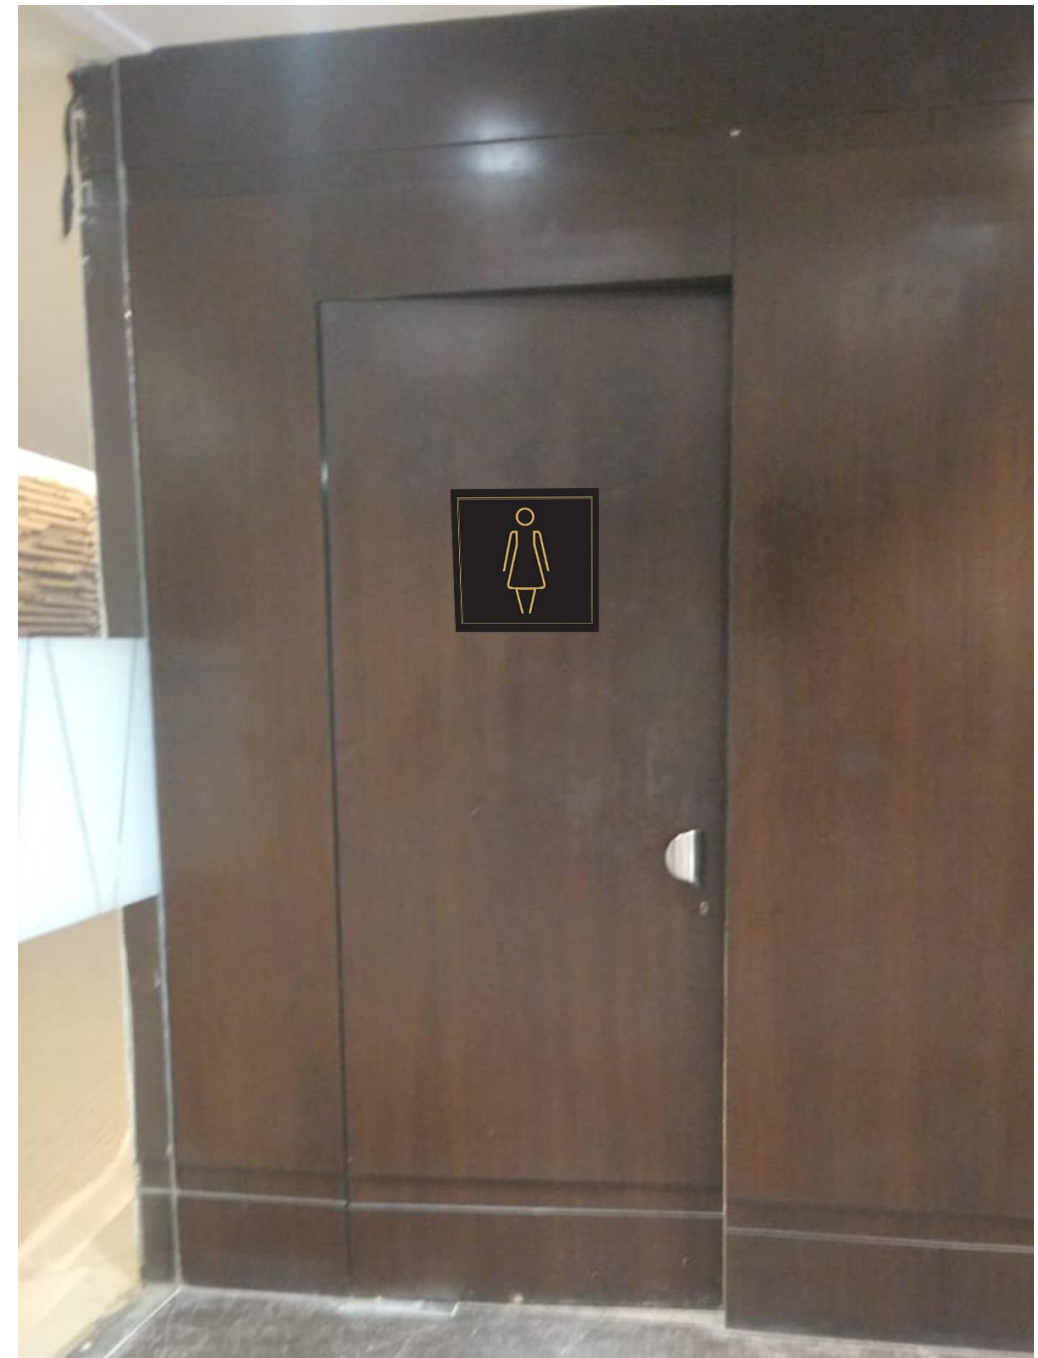

Signages – The Palace Halls

Date: 07 February 2024

Sales office door signage

Measurement: 10 inch H x 15 inch W

Conference room door signage

Measurement: 10 inch H x 15 inch W

Green rooms signage

Total signages: 4

Measurement: 10 inch H x 15 inch W

Green rooms signage

Total signages: 4

Measurement: 10 inch H x 15 inch W

No Admission door signage

Measurement: height 10 inch H x 15 inch W

Women's Loo

Measurement: 8.4 inches X 8.4 inches

Men's loo

Measurement: 8.4 inches X 8.4 inches

Entrance Beem signage

Measurement: 18 Inch H x 100 inch W

Ballroom 1 & 2 (external placement at Patio entrance)

Measurement: 4 feet X 4 feet

We recommend making this signage like the one on slide 11 (with the words Palace Halls) as

This signage can just have the words Ball room 1 & 2 as it's inside the venue

*The signage in sales office behind the desk is of the same size

Fabrication details

Picture 1: Matte black base of ACP material and Gold brushed Stainless steel for the logo and name (suggested by Marcon)