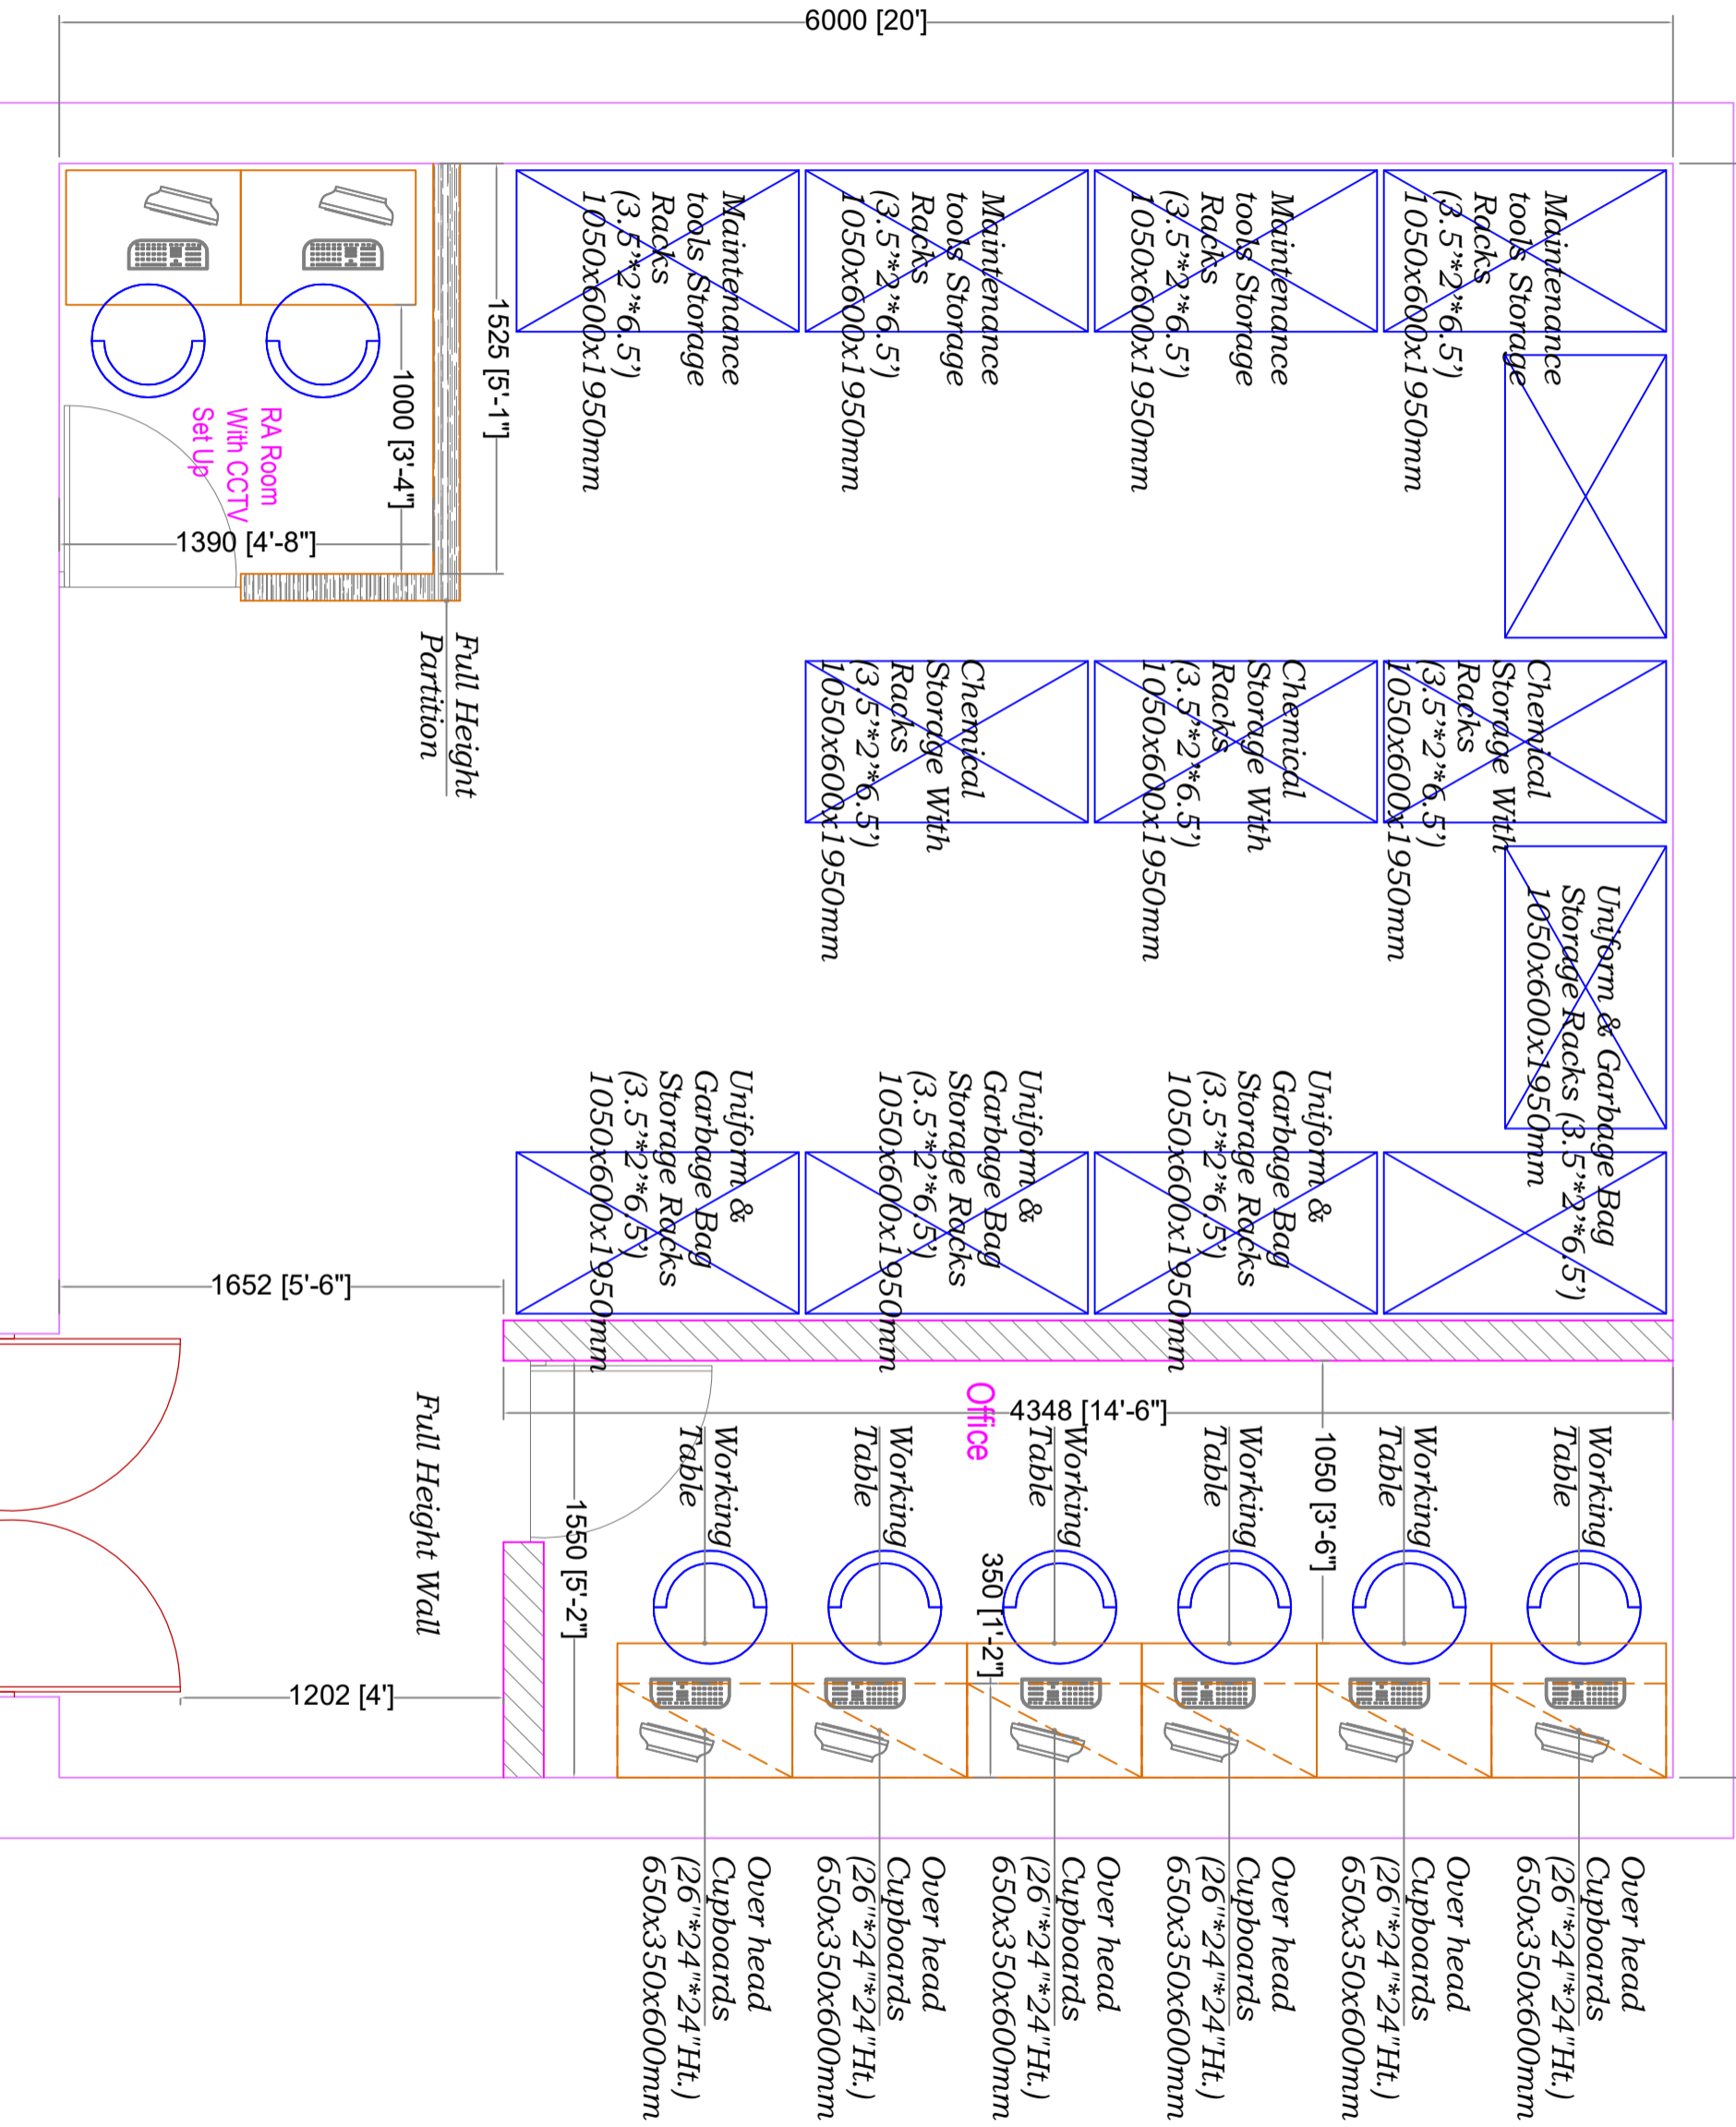

6000 [20']

New Store/Office Area
@T2-Basement_Hyderabad

Date-120824