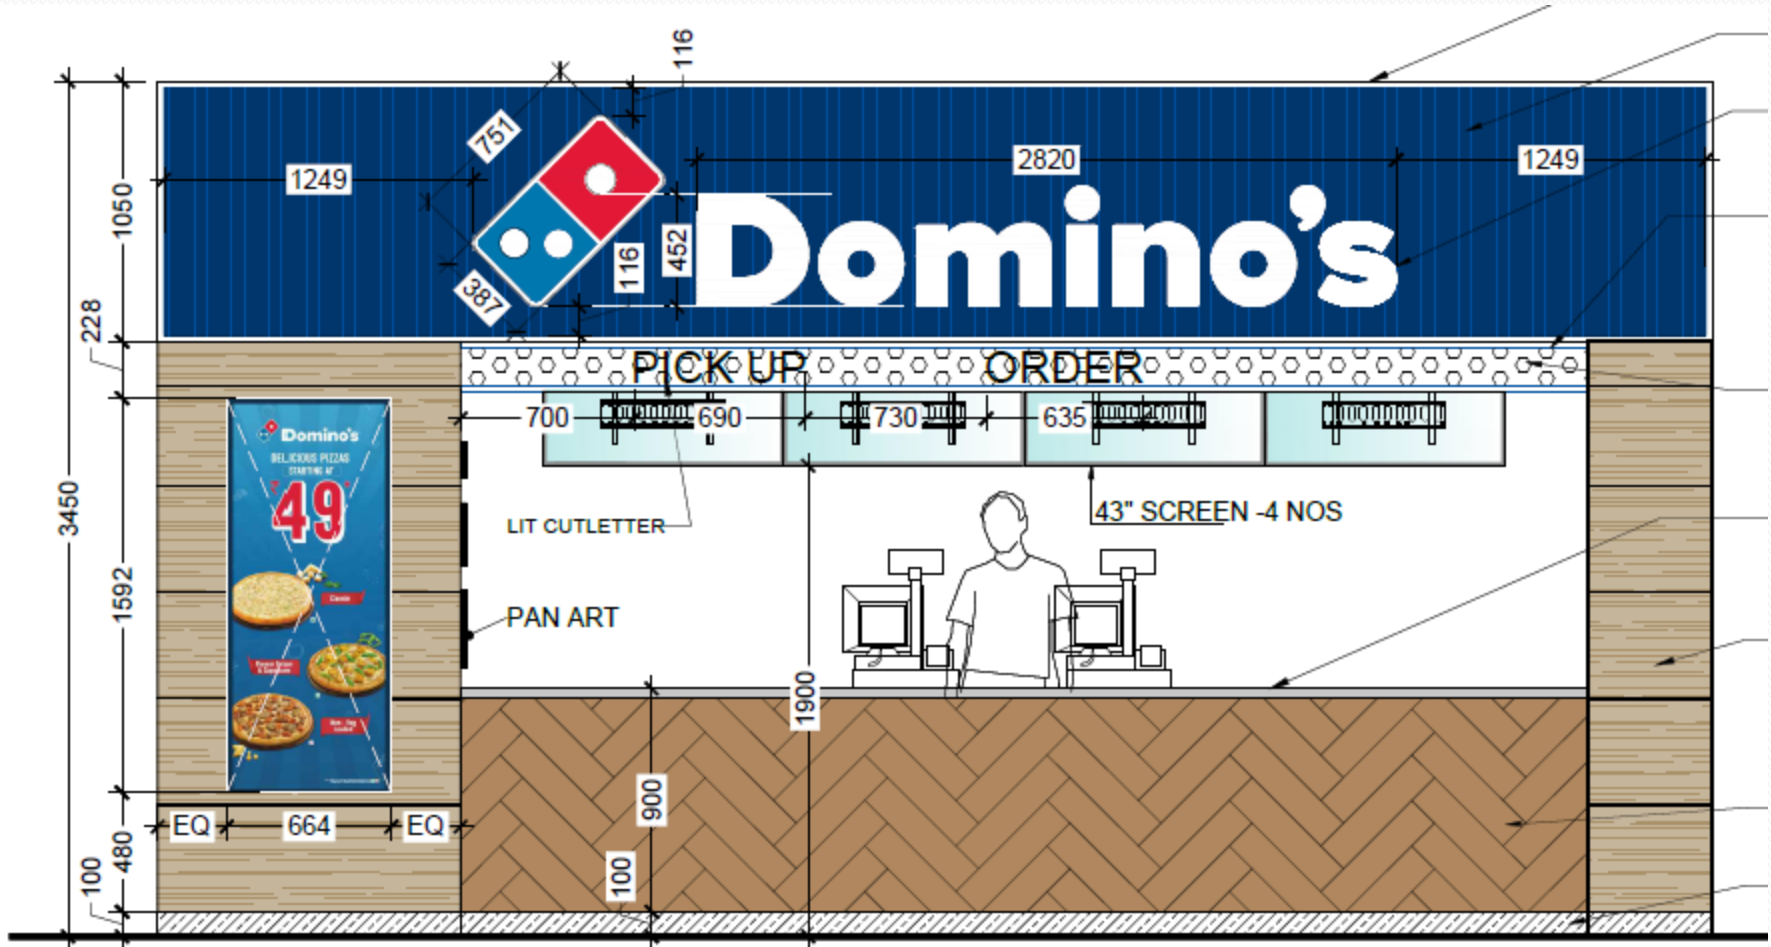

Adwel Art

DOMINO'S PIZZA

KHALGHAT, MP

ISO 9001 : 2008
Quality Management System

3M Authorized Converter

FRONT SIGNAGE

LED BACKLIT TRANSLITE SIGNAGE

SHOP FRONT ELEVATION

525 mm

125 mm

ORDER

604 mm

125 mm

PICK UP

500MM X 1650MM
2 NOS.

PANART - SET

3 NOS.

SS PLATE

THANK YOU
