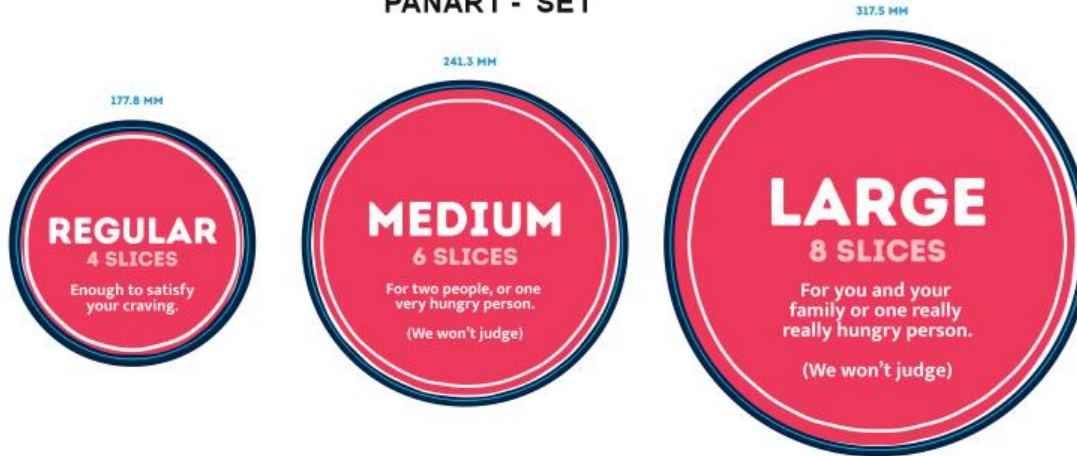

525 mm

125 mm

ORDER

604 mm

125 mm

PICK UP

500MM X 1650MM
2 NOS.

PANART - SET