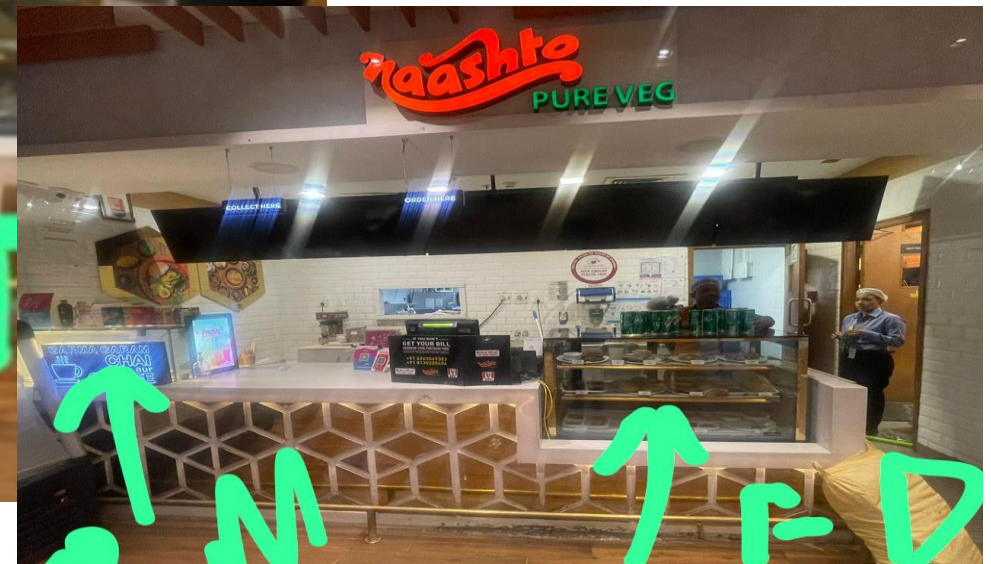

Naashto to Masala Kitchen Signage

Signage Box Size:

450 mm (H) x 2200 MM (W)

Material Specification:

50 mm depth black aluminum channel box with frosty white front acrylic and logo will be 3M by LG vinyl cut letter pasted on it

Masala Kitchen Menu Screen back covered with black ACP

Size:
2 feet (H) x 13 feet (W)

Material Specification:
Black ACP to be covered in
back of the menu screen

Baker Street to Caféccino Signage

Size:

450 mm (H) x 1300 MM (W)

Material Specification:

50 mm depth black aluminum channel box with frosty white front acrylic and logo will be 3M by LG vinyl cut letter pasted on it.

Caféccino Menu Screen back covered with Vinyl with ACP back

Size:
600 MM (H) x 1830 MM (W)

Material Specification:
Black ACP to be covered in back of the menu screen and artwork to be print on 3M By LG vinyl and pasted on the same.

Left Wall

Wall Size:

2000 MM (H) x 6930 MM (W)