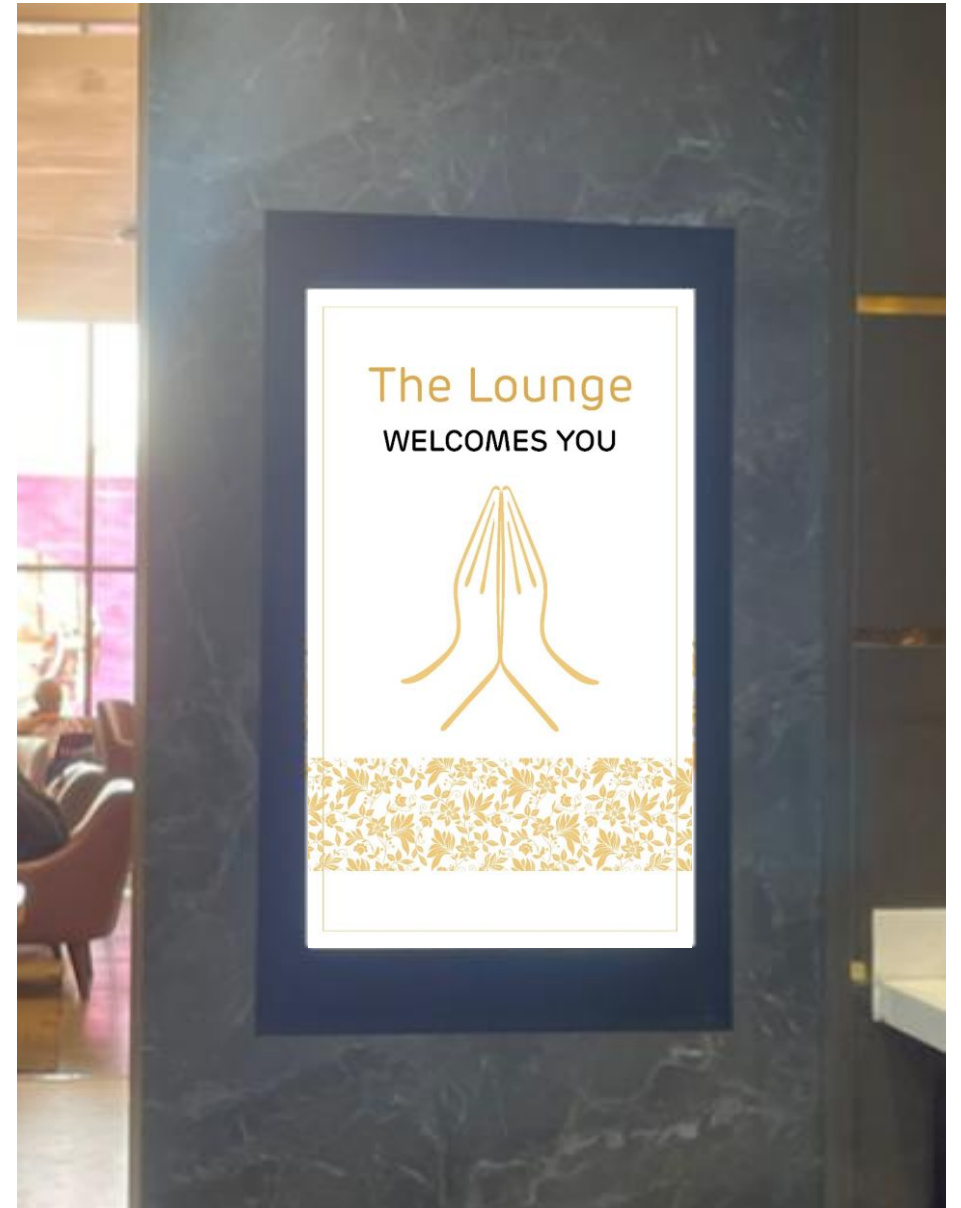

Naashto to Masala Kitchen Signage

Signage Box Size:

450 mm (H) x 2200 MM (W)

Material Specification:

50 mm depth black aluminum channel box with frosty white front acrylic and logo will be 3M by LG vinyl cut letter pasted on it

Masala Kitchen Menu Screen back covered with black ACP

Size:
2 feet (H) x 13 feet (W)

Material Specification:
Black ACP to be covered in
back of the menu screen

Baker Street to Caféccino Signage

Size:

450 mm (H) x 1300 MM (W)

Black border wooden photo frame with artwork print in 300 gsm artcard paper will be installed on wall as per mock-up

Digital Branding near Lounge in Pillar

Box size:

1155 MM (H) x 685 MM (W)

Digital Screen Artwork

Airport Wall Branding for Lounge & Food Court

The Lounge THIS WAY >>>

FOOD COURT >

caféccino

Masala Kitchen

Frame Size:

116 Inch (H) x 123 Inch (W)

Material Specification: