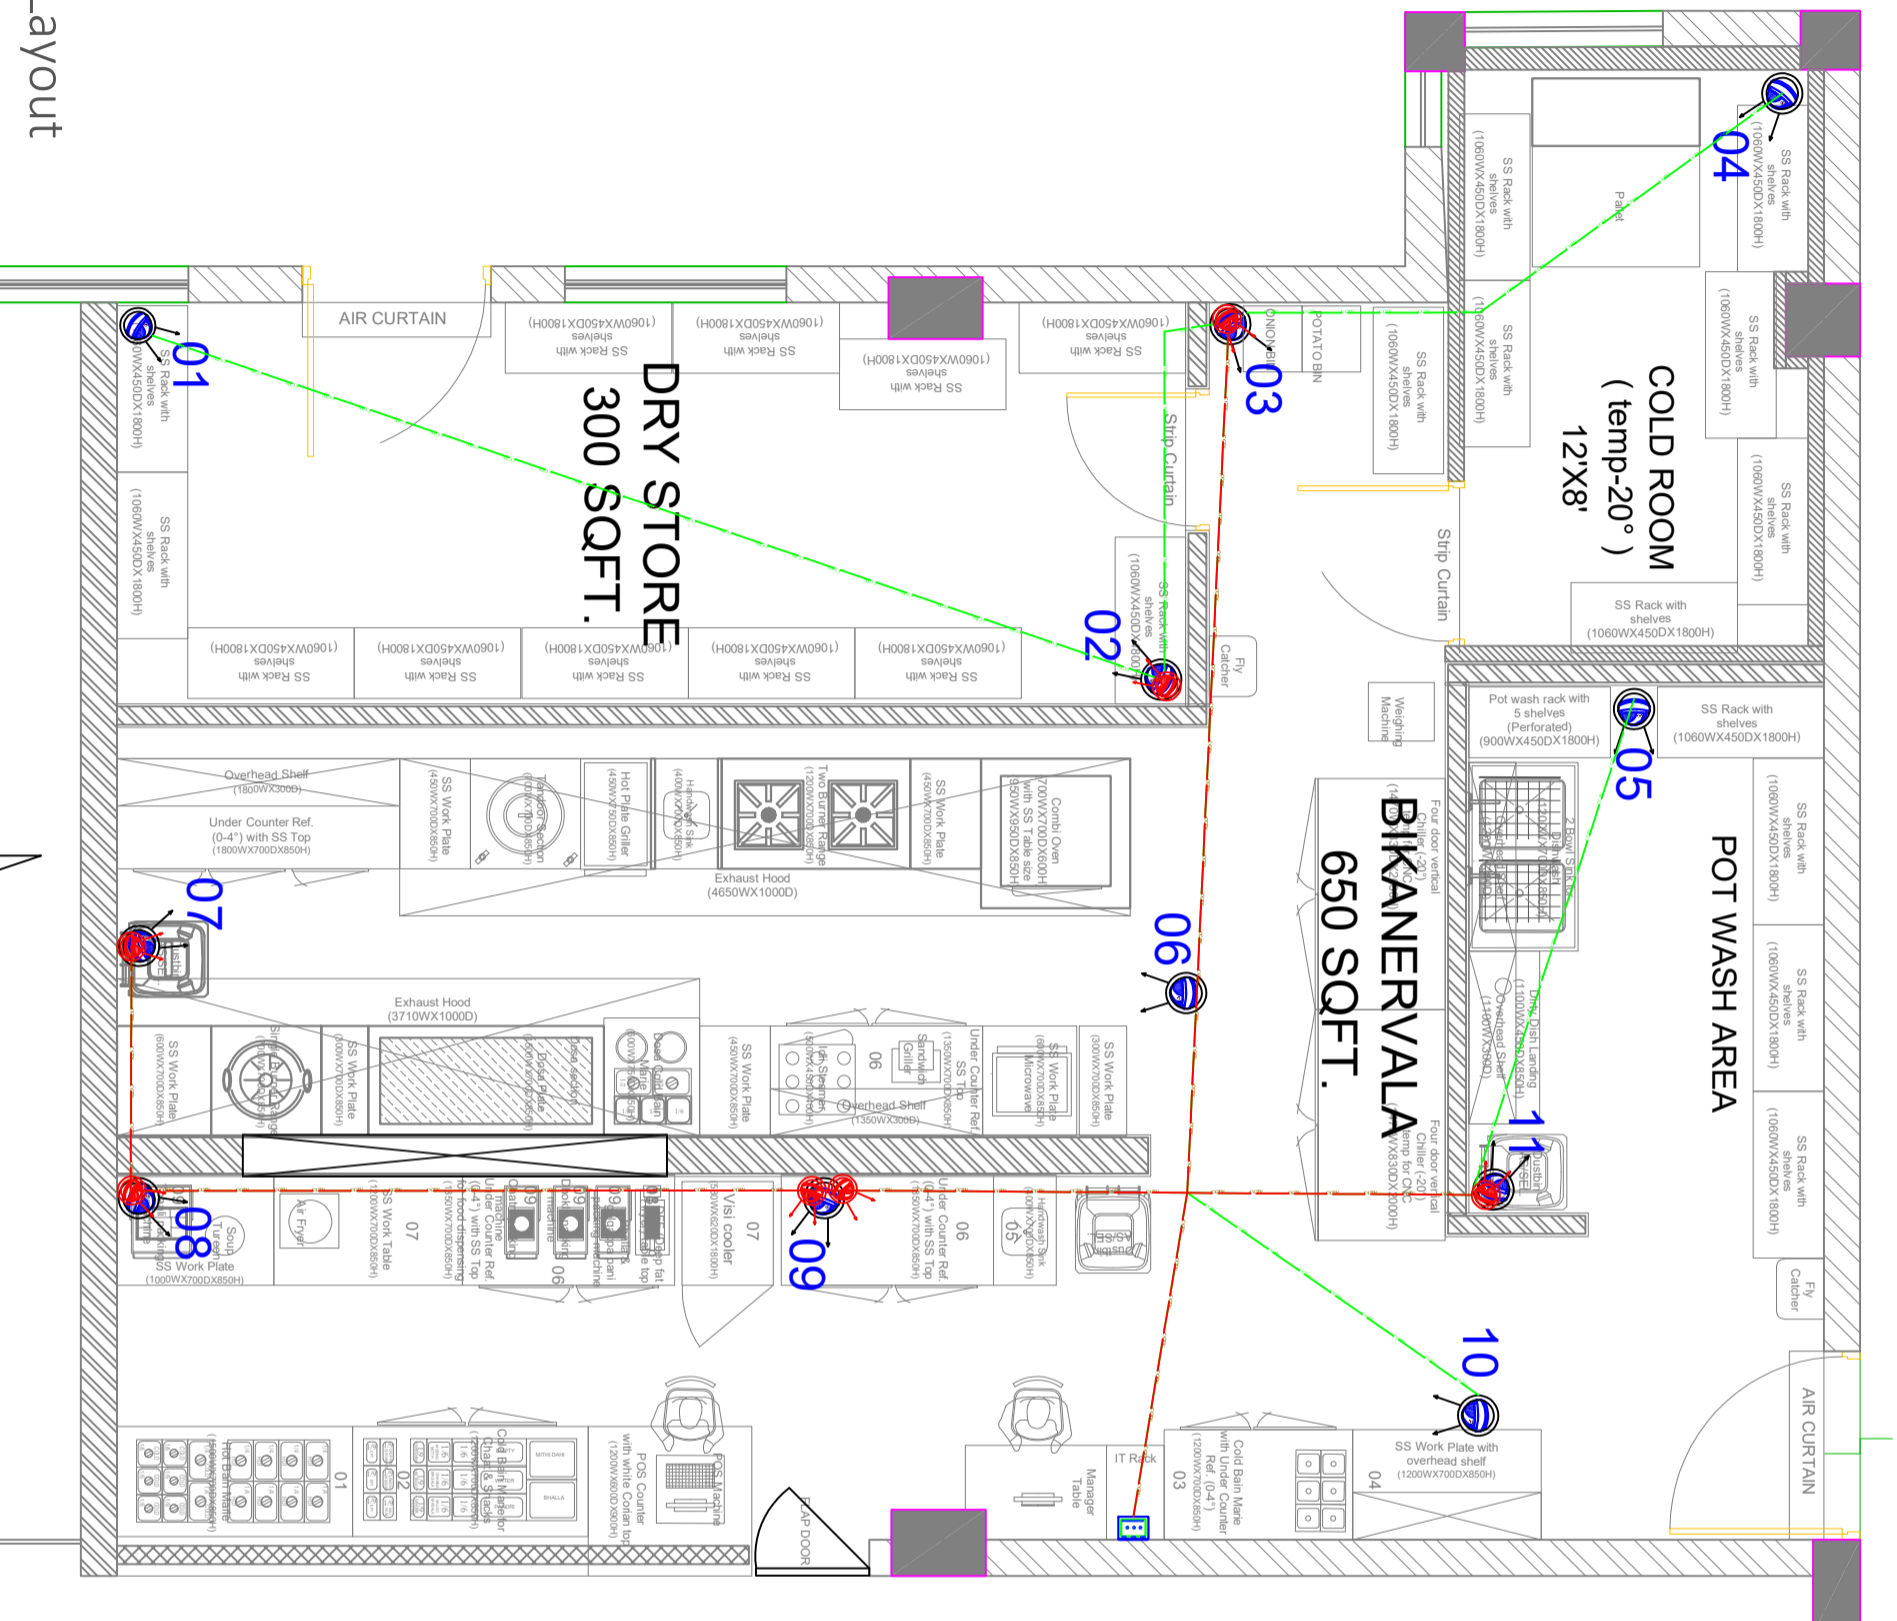

STAMP:	
PROJECT NAME:	BIKANERVALLA@EKLERA
CLIENT NAME:	BIKANERVALLA@EKLERA
ARCHITECT:	TFS
DRAWING NO.:	BK-CCTV-01-RO
SCALE:	
DATE:	24-04-2024
PREP:	NIROU SHRIVALL
CHKD:	DHEERAJ YADAV
APPVD:	RITUPARN SHARMA

Bikanervala CCTV Layout

LEGENDS:

Mounting Height	Symbol	Item Description
IN CEILING		CAT6 IN 25mm Rigid PVC Conduit for CCTV
WITH THE IT RACK		4" NETWORK RACK
CEILING		CCTV CAMERA total 11 NOS.