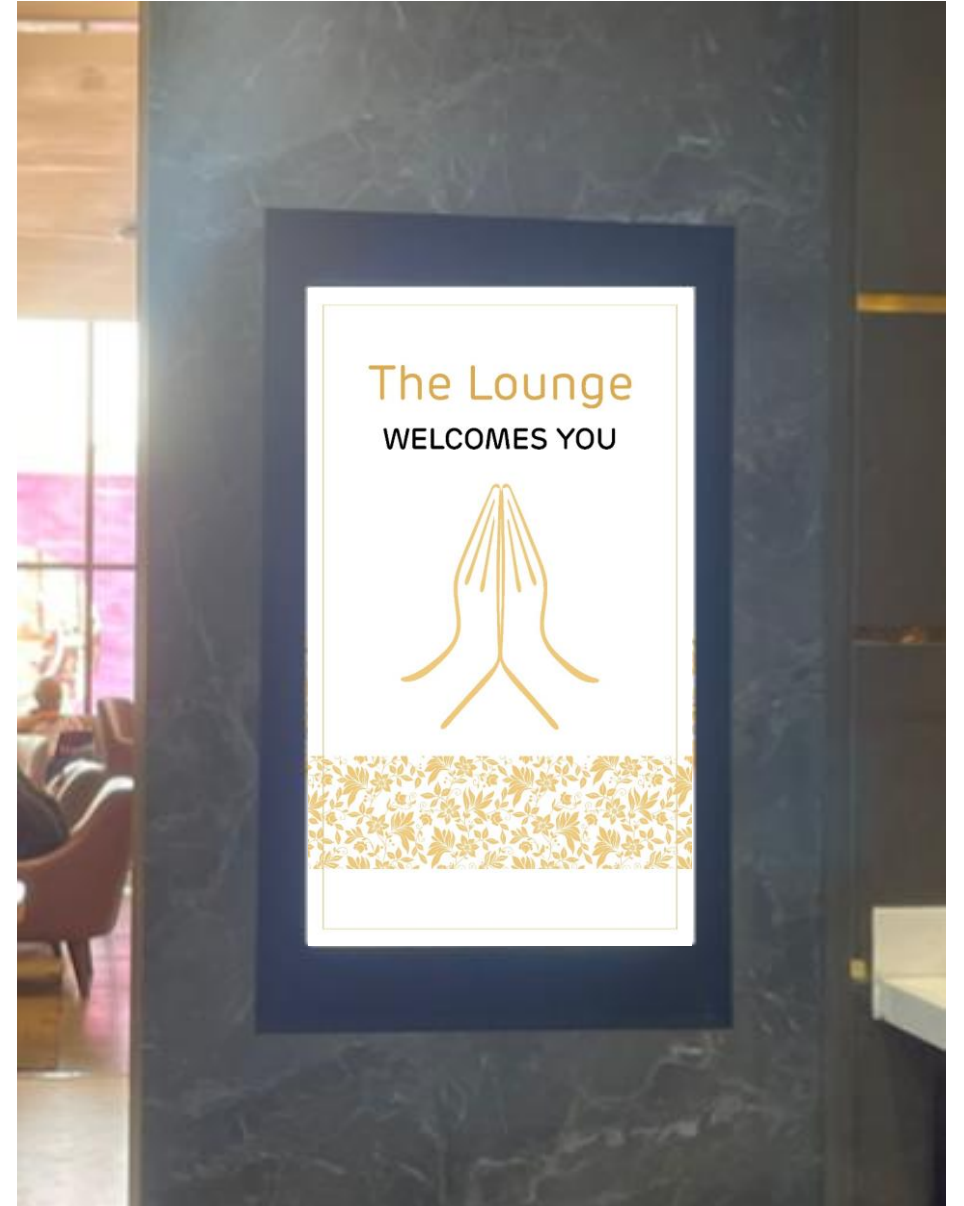

Naashto to Masala Kitchen Signage

Signage Box Size:

450 mm (H) x 2200 MM (W)

Material Specification:

50 mm depth black aluminum channel box with frosty white front acrylic and logo will be 3M by LG vinyl cut letter pasted on it

Masala Kitchen Menu Screen back covered with black ACP

Size:
2 feet (H) x 13 feet (W)

Material Specification:
Black ACP to be covered in
back of the menu screen

Baker Street to Caféccino Signage

Size:

450 mm (H) x 1300 MM (W)

Black border wooden photo frame with artwork print in 300 gsm artcard paper will be installed on wall as per mock-up

Digital Branding near Lounge in Pillar

Box size:

1155 MM (H) x 685 MM (W)

Digital Screen Artwork

Airport Wall Branding for Lounge & Food Court

The Lounge THIS WAY >>>

FOOD COURT →

caféccino
Masala Kitchen

Frame Size:

116 Inch (H) x 123 Inch (W)

Material Specification:

Artwork to be printed on flex or 3M By LG vinyl print and to be pasted on the frame.