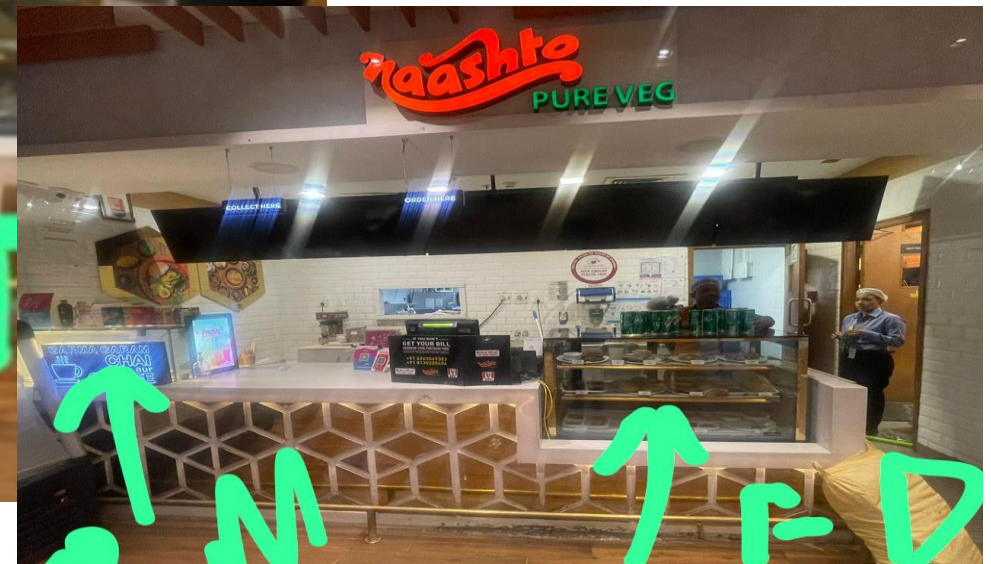

Naashto to Masala Kitchen Signage

Signage Box Size:

450 mm (H) x 2200 MM (W)

Material Specification:

50 mm depth black aluminum channel box with frosty white front acrylic and logo will be 3M by LG vinyl cut letter pasted on it

Masala Kitchen Menu Screen back covered with black ACP

Size:
2 feet (H) x 13 feet (W)

Material Specification:
Black ACP to be covered in
back of the menu screen

Baker Street to Caféccino Signage

Size:

450 mm (H) x 1300 MM (W)

Material Specification:

50 mm depth black aluminum channel box with frosty white front acrylic and logo will be 3M by LG vinyl cut letter pasted on it.

Caféccino Menu Screen back covered with Vinyl with ACP back

Size:

600 MM (H) x 1830 MM (W)

Material Specification:

Black ACP to be covered in back of the menu screen and artwork to be print on 3M By LG vinyl and pasted on the same.

Left Wall

Wall Size:

2000 MM (H) x 6930 MM (W)