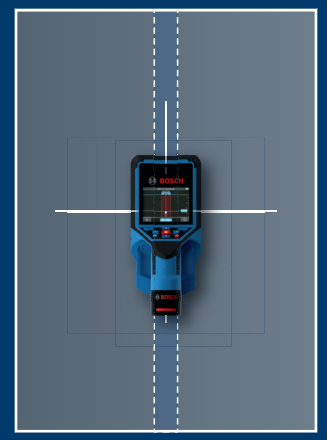

metal	
metal	
non-metal	
live	
unknown	

**Wallscanner
D-tect 200 C
Professional**

Robert Bosch Power Tools GmbH
70538 Stuttgart
GERMANY
www.bosch-pt.com

1 609 92A 5L8

(2020.10) T