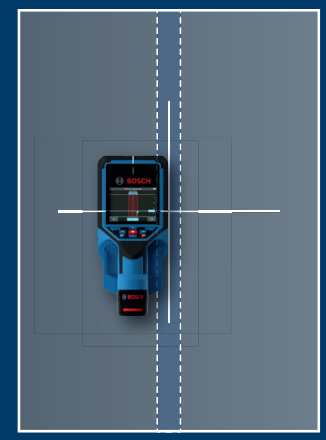

metal	
metal	
non-metal	
live	
unknown	

**Wallscanner
D-tect 200 C
Professional**

Robert Bosch Power Tools GmbH
70538 Stuttgart
GERMANY
www.bosch-pt.com

1 609 92A 5L8

(2020.10) T