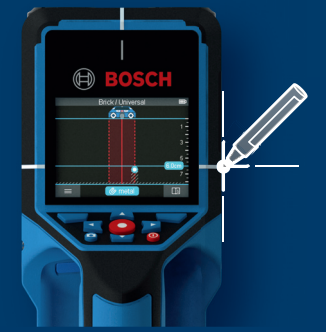

metal	
metal	
non-metal	
live	
unknown	

**Wallscanner
D-tect 200 C
Professional**

Robert Bosch Power Tools GmbH
70538 Stuttgart
GERMANY
www.bosch-pt.com

1 609 92A 5L8

(2020.10) T