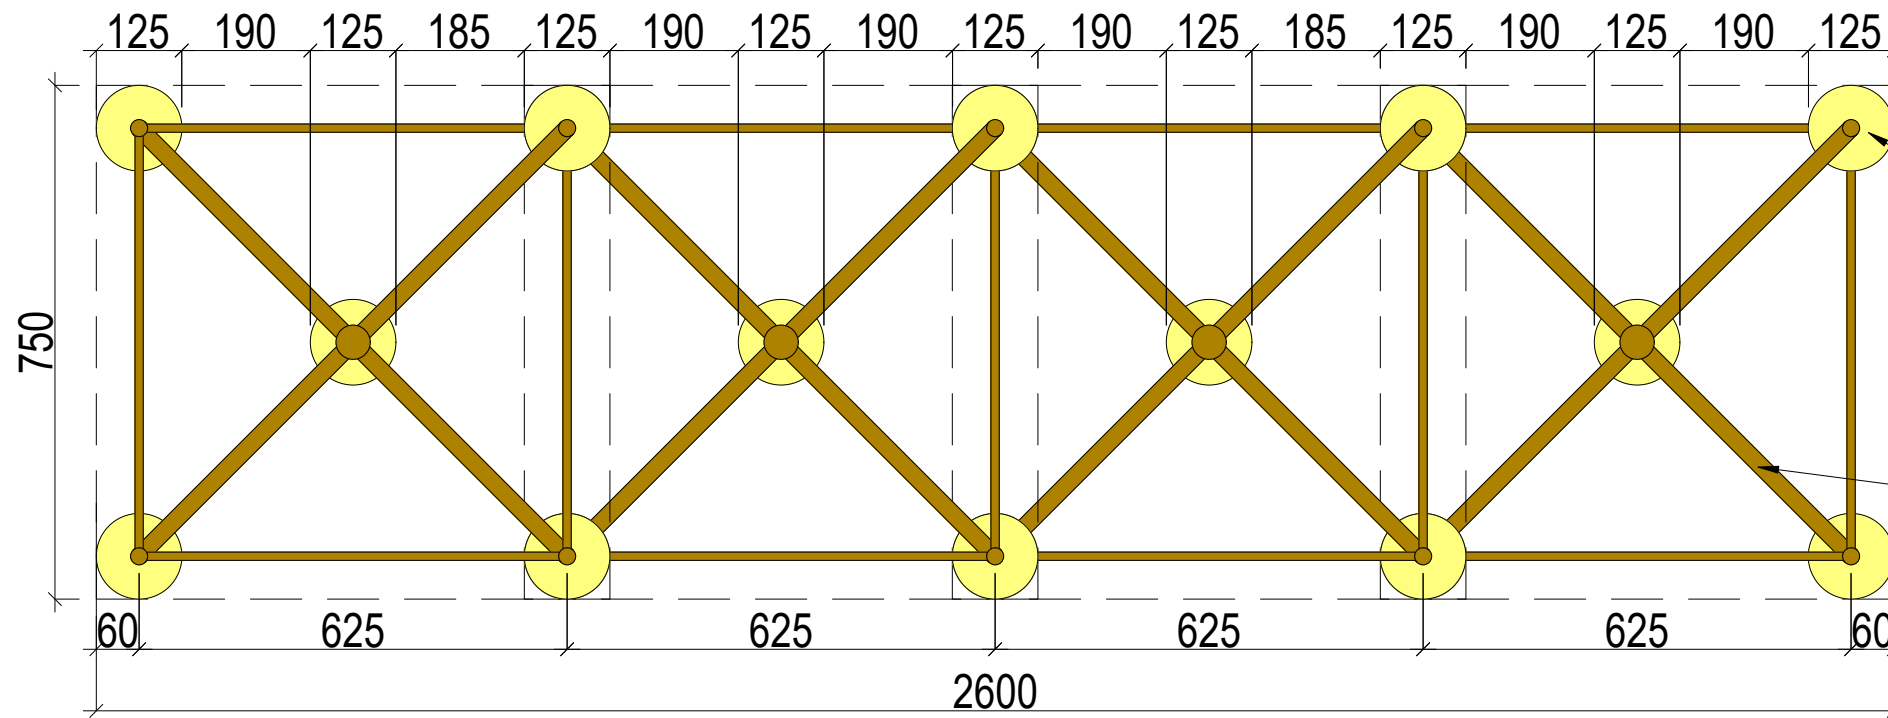

12 MM COPPER  
WELDED METAL  
PIPE FINISHED  
WITH APP.SHADE

MILKY GLASS  
GLOBE

**ELEVATION**

MILKY GLASS  
GLOBE

12 MM COPPER  
WELDED METAL  
PIPE FINISHED  
WITH APP.SHADE

**PLAN**

REFERENCE IMAGE

REFERENCE IMAGE

REVISIONS

NO.	DATE.

SIGN

STAMP

CLIENT  
**TFS**

PROJECT  
**KOLKATA INT AIRPORT  
LOUNGE**

- NOTES :
- ALL DRAWING IS IN MM
  - THIS DRAWING IS A RIGHT & PROPERTY OF ARCHITECT NOT TO BE PRODUCED, COPIED, HANDED OVER TO THIRD PARTY OR USED FOR ANY OTHER PURPOSE OTHER THAN FOR WHICH IT IS INTENDED AND REMAIN OUR SOLE PROPERTY.
  - ONLY WRITTEN DIMENSIONS TO BE FOLLOWED.
  - THE CONTRACTOR MUST CHECK ALL DIMENSIONS & DETAILS & BE RESPONSIBLE FOR THE SAME. ANY DISCREPANCY SHALL BE BROUGHT TO THE NOTICE OF THE ARCHITECT
  - THIS DRAWING SHOULD BE READ IN CONJUNCTION WITH RELEVANT WORKING & DETAILED DRAWINGS.
  - ALL DIMENSIONS SHALL BE VERIFIED ON SITE PRIOR TO START OF WORK

**ara**  
DESIGNS

1st flr dwarka, 57 tagore road, santacruz west, mumbai 400 054  
Tel : 26482236 / 26482237

SCALE	NTS
DRN. BY	ARA
DATE	02-09-2024
JOB/DRG. NO	

PASSAGE DECORATIVE HANGING LIGHT