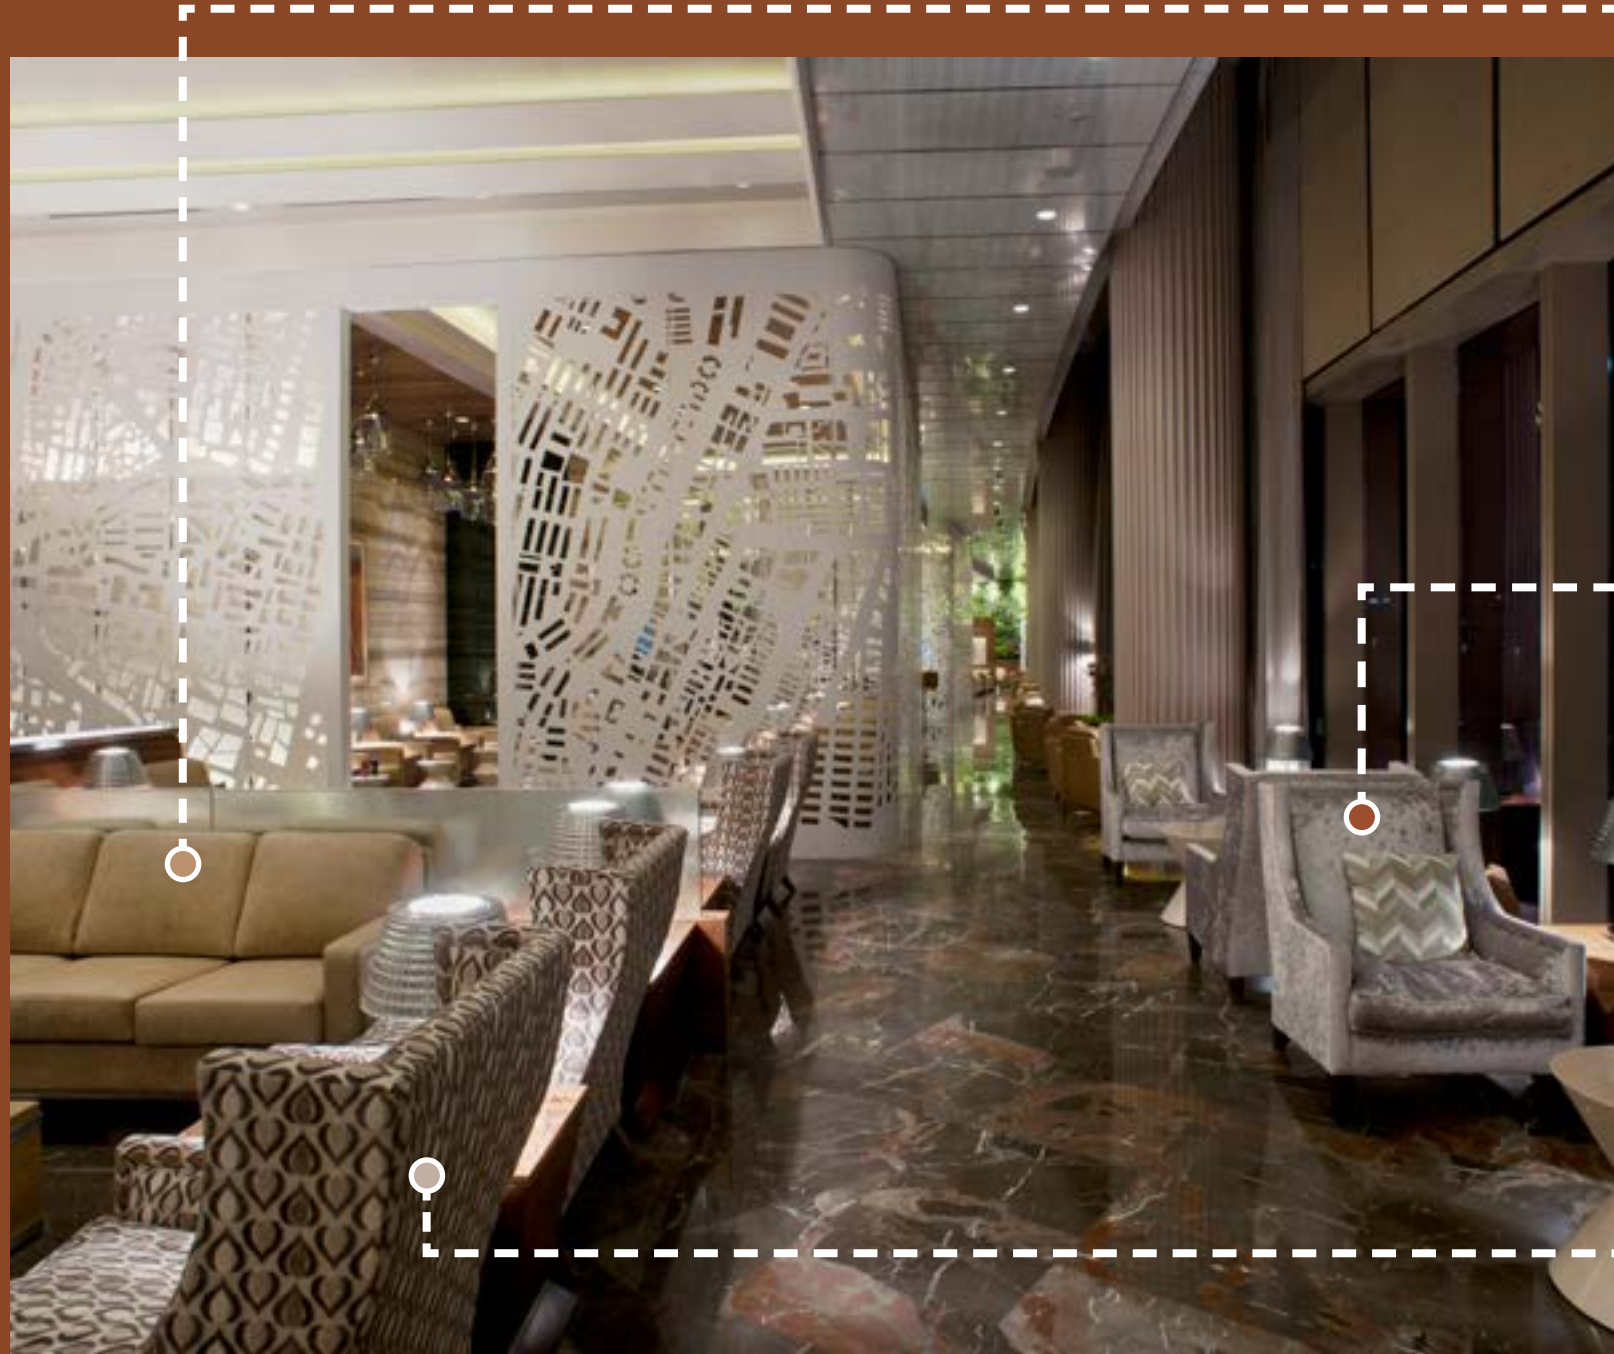

BUSINESS CLASS LOUNGE

Proposed Design Option 1

Main Lounge

Sofas

Urban Living - #224 Olive

Accent Chairs 1

Printed Fabric

Side Panel

Printed Fabric

Accent Chairs 2

Cushions

Business Class

Proposed Design Option 1A

Whiskey Lounge

Single Seater Sofas

Ehrlich Bristol Nappa Col 04 ML 520

Tinteblau

Side Panel

Bluish Green Suede

Cushions

Business Class

Proposed Design Option 1

Bar

Sofas

Bar Stools

Cushions for Sofa

Proposed Design Option 1A

Cultural Area

Single Seater Sofas

Fabric

Cushions

Business Class