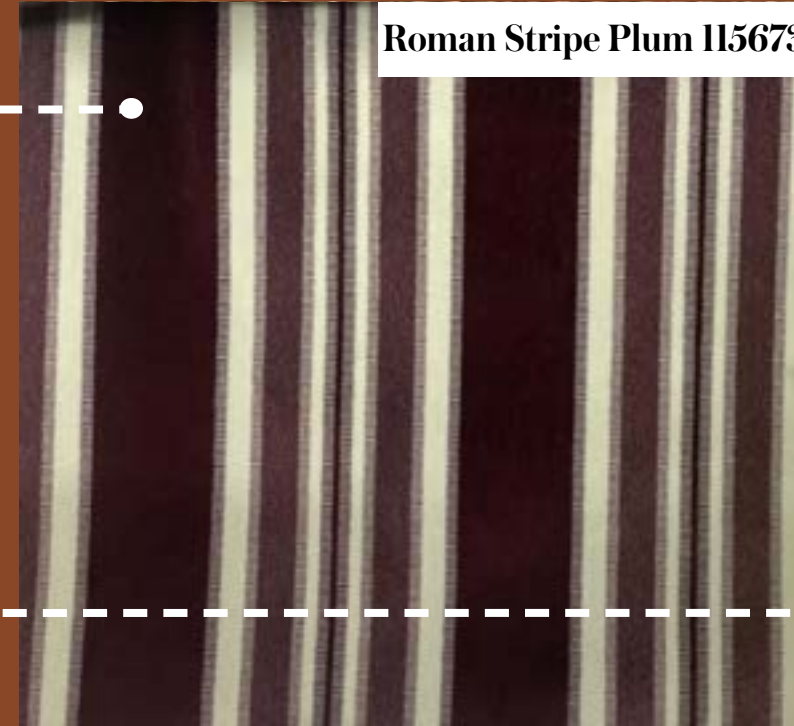

Accent Chairs