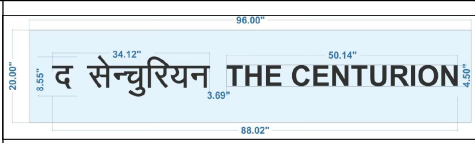

7	Amex Lounge Signage	Signage Material and specification will be same as per existing English Signage	<p>96.00"</p> <p>20.00"</p> <p>34.12"</p> <p>59.14"</p> <p>8.55"</p> <p>3.69"</p> <p>88.02"</p> <p>द सेन्चुरियन THE CENTURION</p>	<p>Facade Size: 96 inch (W) x 20 inch (H)</p> <p>Marathi Signage: 34 inch (W) x 8.5 inch (H)</p> <p>English Signage: 50 inch (W) x 4.5 inch (H)</p>	<p>Reverse Lit Letters/Halo Lit Letters</p> <p>50 MM depth SS cut letters with black PU coated and inside the letters White LED modules will be install to give back glow effect + 3 mm depth frosted white acrylic at the back for a uniform, spotless lighting effect.</p>	<p>Signage Box: Please make the signage box same as per existing English signage</p>	1 No.	75,075	15,015
8	Amex Lounge Signage	Old Signage to be removed					1 No.	20,000	4,000
								478,000	95,600
						Total Other charges		10,000	2,000
								488,000	97,600
						GST @ 18%		87,840	17,568
								575,840	115,168